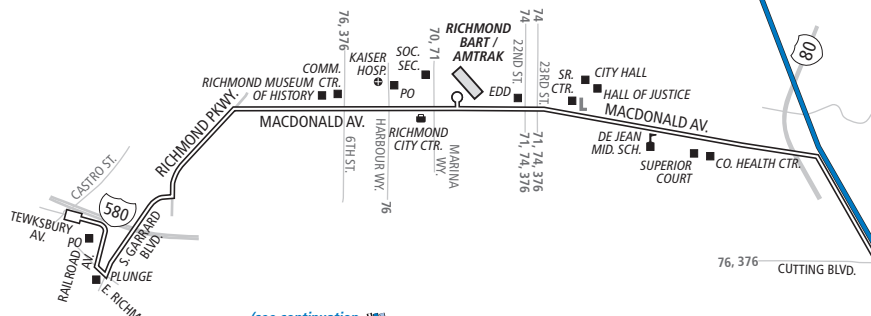

▶ **Richmond**

Macdonald Ave. (Line 72M only)
San Pablo Ave.

▶ **El Cerrito**

El Cerrito del Norte BART
San Pablo Ave.
El Cerrito Plaza BART

▶ **Albany, Berkeley, Emeryville**

San Pablo Ave.

▶ **Oakland**

19th St. BART
12th St. Oakland City Center BART
Jack London Square

Line 72
Line 72M
Line 802

-  Line 72
-  Line 72 Service to Hilltop Mall
-  Line 72M
-  Line 802

HILLTOP MALL

72	74
76	376

CONTRA COSTA COLLEGE

71	72	72R
74	76	376

RICHMOND BART / AMTRAK

70	71	72M	74
76	376	800	

EL CERRITO DEL NORTE BART

7	72	72M	72R
76	376	800	L

EL CERRITO PLAZA BART

71	72	72M
79	80	G

19TH ST. BART / UPTOWN TRANSIT CENTER

6	12	18	33
51A	72	72M	72R
800	802	805	
851	NL		

12TH ST. BART

1	6	12	14	18	19
20	29	33	40	51A	
72	72M	72R	88		
96	314	800	801		
802	805	840	851		