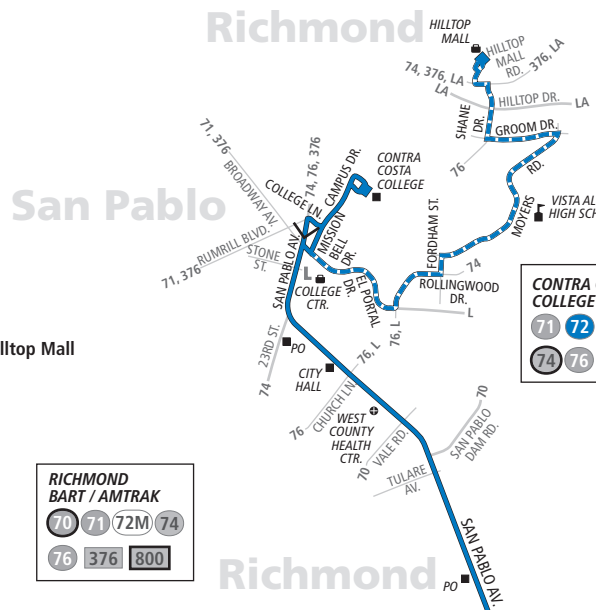

Line 72
Line 72M
Line 802

- Line 72
- Line 72 Service to Hilltop Mall
- Line 72M
- Line 802

HILLTOP MALL

72	74
76	376

CONTRA COSTA COLLEGE

71	72	72R
74	76	376

RICHMOND BART / AMTRAK

70	71	72M	74
76	376	800