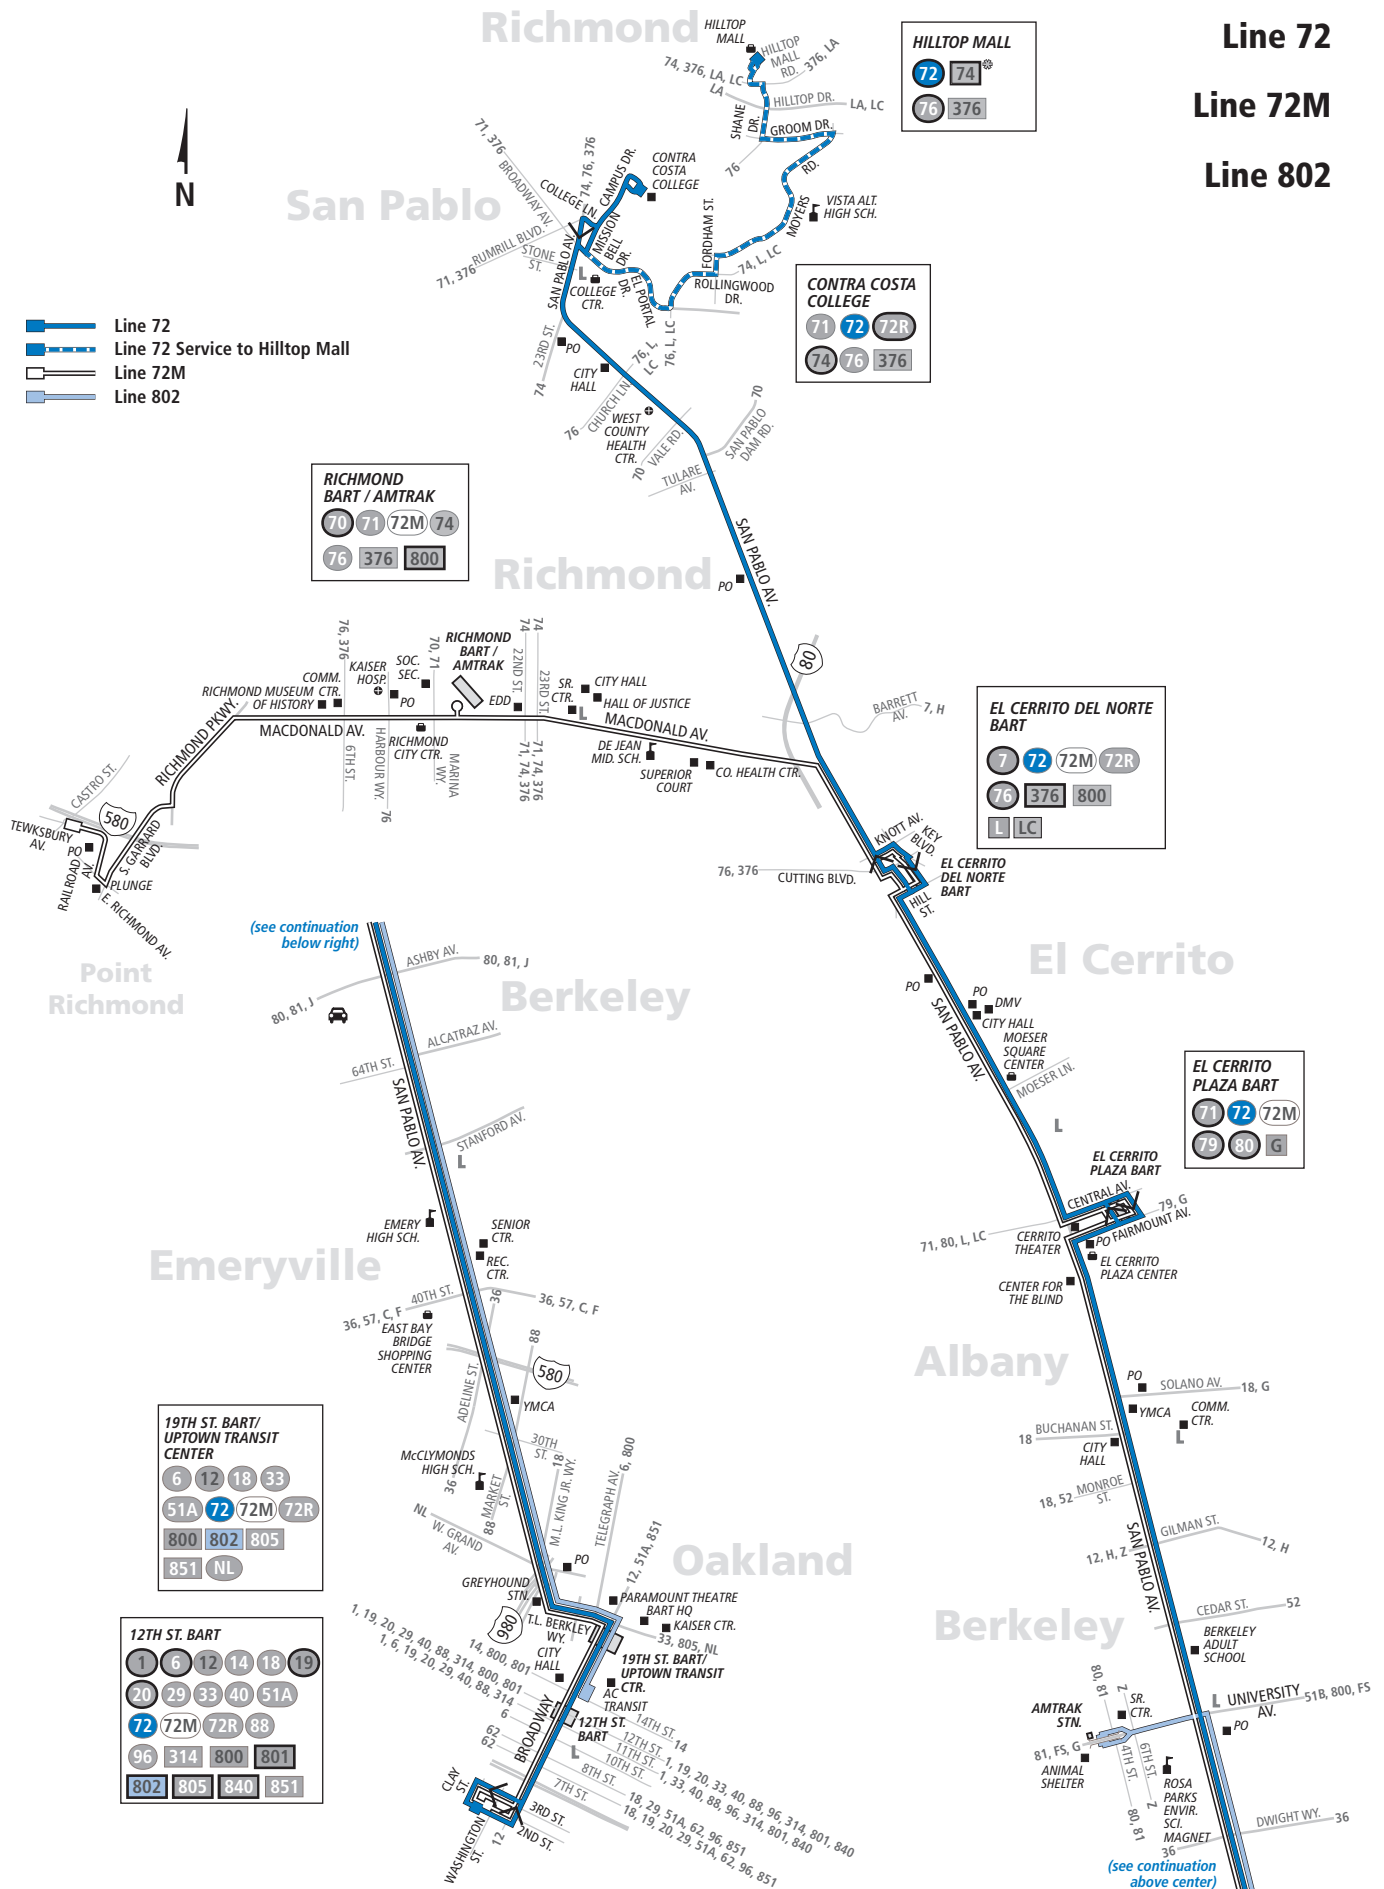

802 Every day To Downtown Oakland

Berkeley Amtrak	University Ave. & San Pablo Ave.	Ashby Ave. & San Pablo Ave.	40th St. & San Pablo Ave.	14th St. & Broadway
—	12:13a	12:18a	12:27a	12:34a
1:11a	1:13a	1:18a	1:27a	1:34a
2:11a	2:13a	2:18a	2:27a	2:34a
3:11a	3:13a	3:18a	3:27a	3:34a
4:11a	4:13a	4:18a	4:27a	4:34a
5:11a	5:13a	5:18a	5:27a	5:34a

802 Every day To Berkeley Amtrak

14th St. & Broadway	40th St. & San Pablo Ave.	Ashby Ave. & San Pablo Ave.	University Ave. & San Pablo Ave.	Berkeley Amtrak
12:41a	12:51a	12:57a	1:02a	1:04a
1:41a	1:51a	1:57a	2:02a	2:04a
2:41a	2:51a	2:57a	3:02a	3:04a
3:41a	3:51a	3:57a	4:02a	4:04a
4:41a	4:51a	4:57a	5:02a	5:04a

▶ **Richmond**

Macdonald Ave. (Line 72M only)
San Pablo Ave.

▶ **El Cerrito**

El Cerrito del Norte BART
San Pablo Ave.
El Cerrito Plaza BART

▶ **Albany, Berkeley, Emeryville**

San Pablo Ave.

▶ **Oakland**

19th St. BART
12th St. Oakland City Center BART
Jack London Square

EL CERRITO DEL NORTE BART

7	72	72M	72R
76	376	800	
L	LC		

EL CERRITO PLAZA BART

71	72	72M
79	80	G

19TH ST. BART / UPTOWN TRANSIT CENTER

6	12	18	33
51A	72	72M	72R
800	802	805	
851	NL		

12TH ST. BART

1	6	12	14	18	19
20	29	33	40	51A	
72	72M	72R	88		
96	314	800	801		
802	805	840	851		