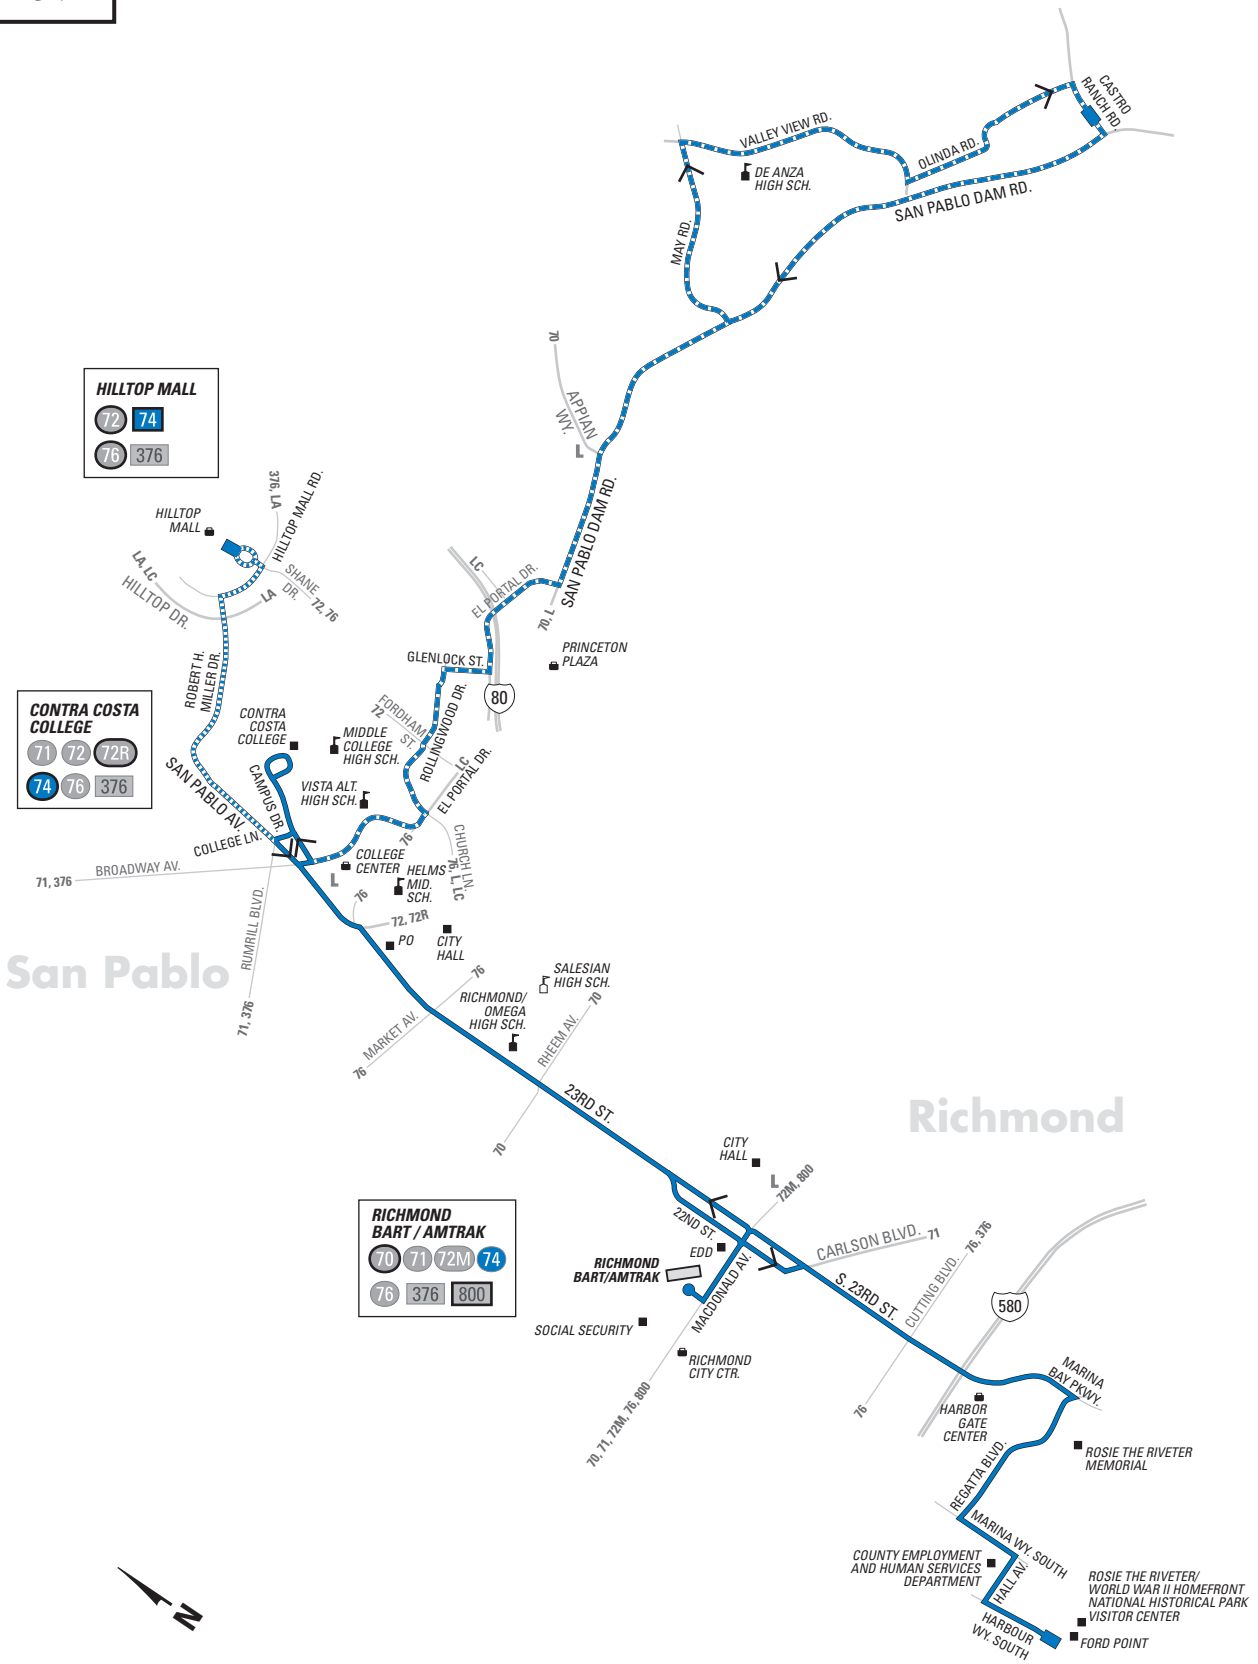

Line 74

HILLTOP MALL

72	74
76	376

CONTRA COSTA COLLEGE

71	72	72R
74	76	376

RICHMOND BART / AMTRAK

70	71	72M	74
76	376	800	

- Line 74
- Line 74 Service to/from Castro Ranch Road
- Line 74 Service to/from Hilltop Mall