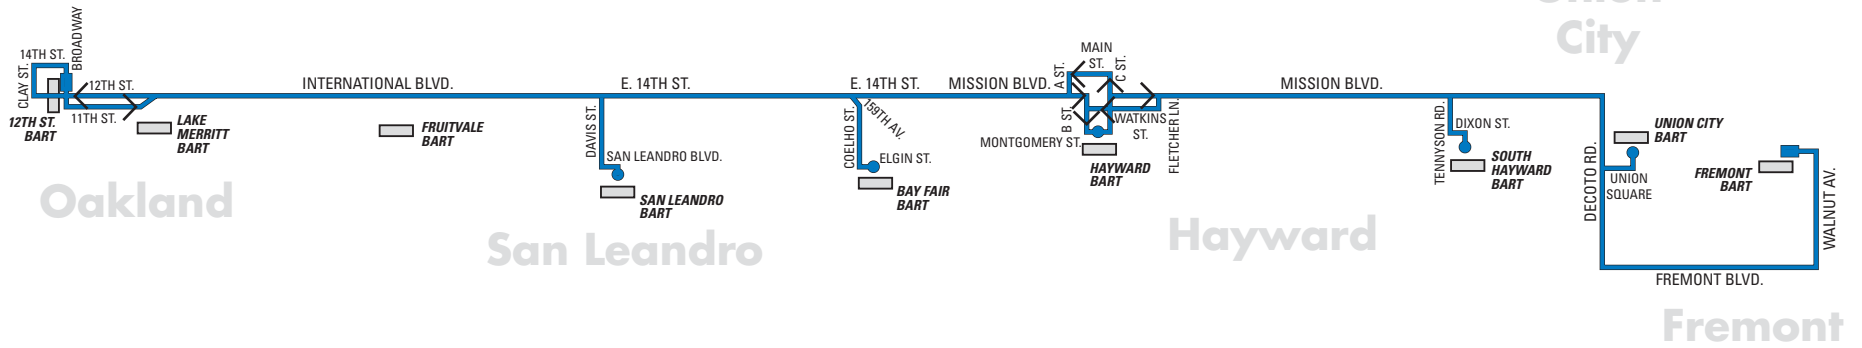

Line 801

Oakland

San Leandro

Hayward

Union City

Fremont