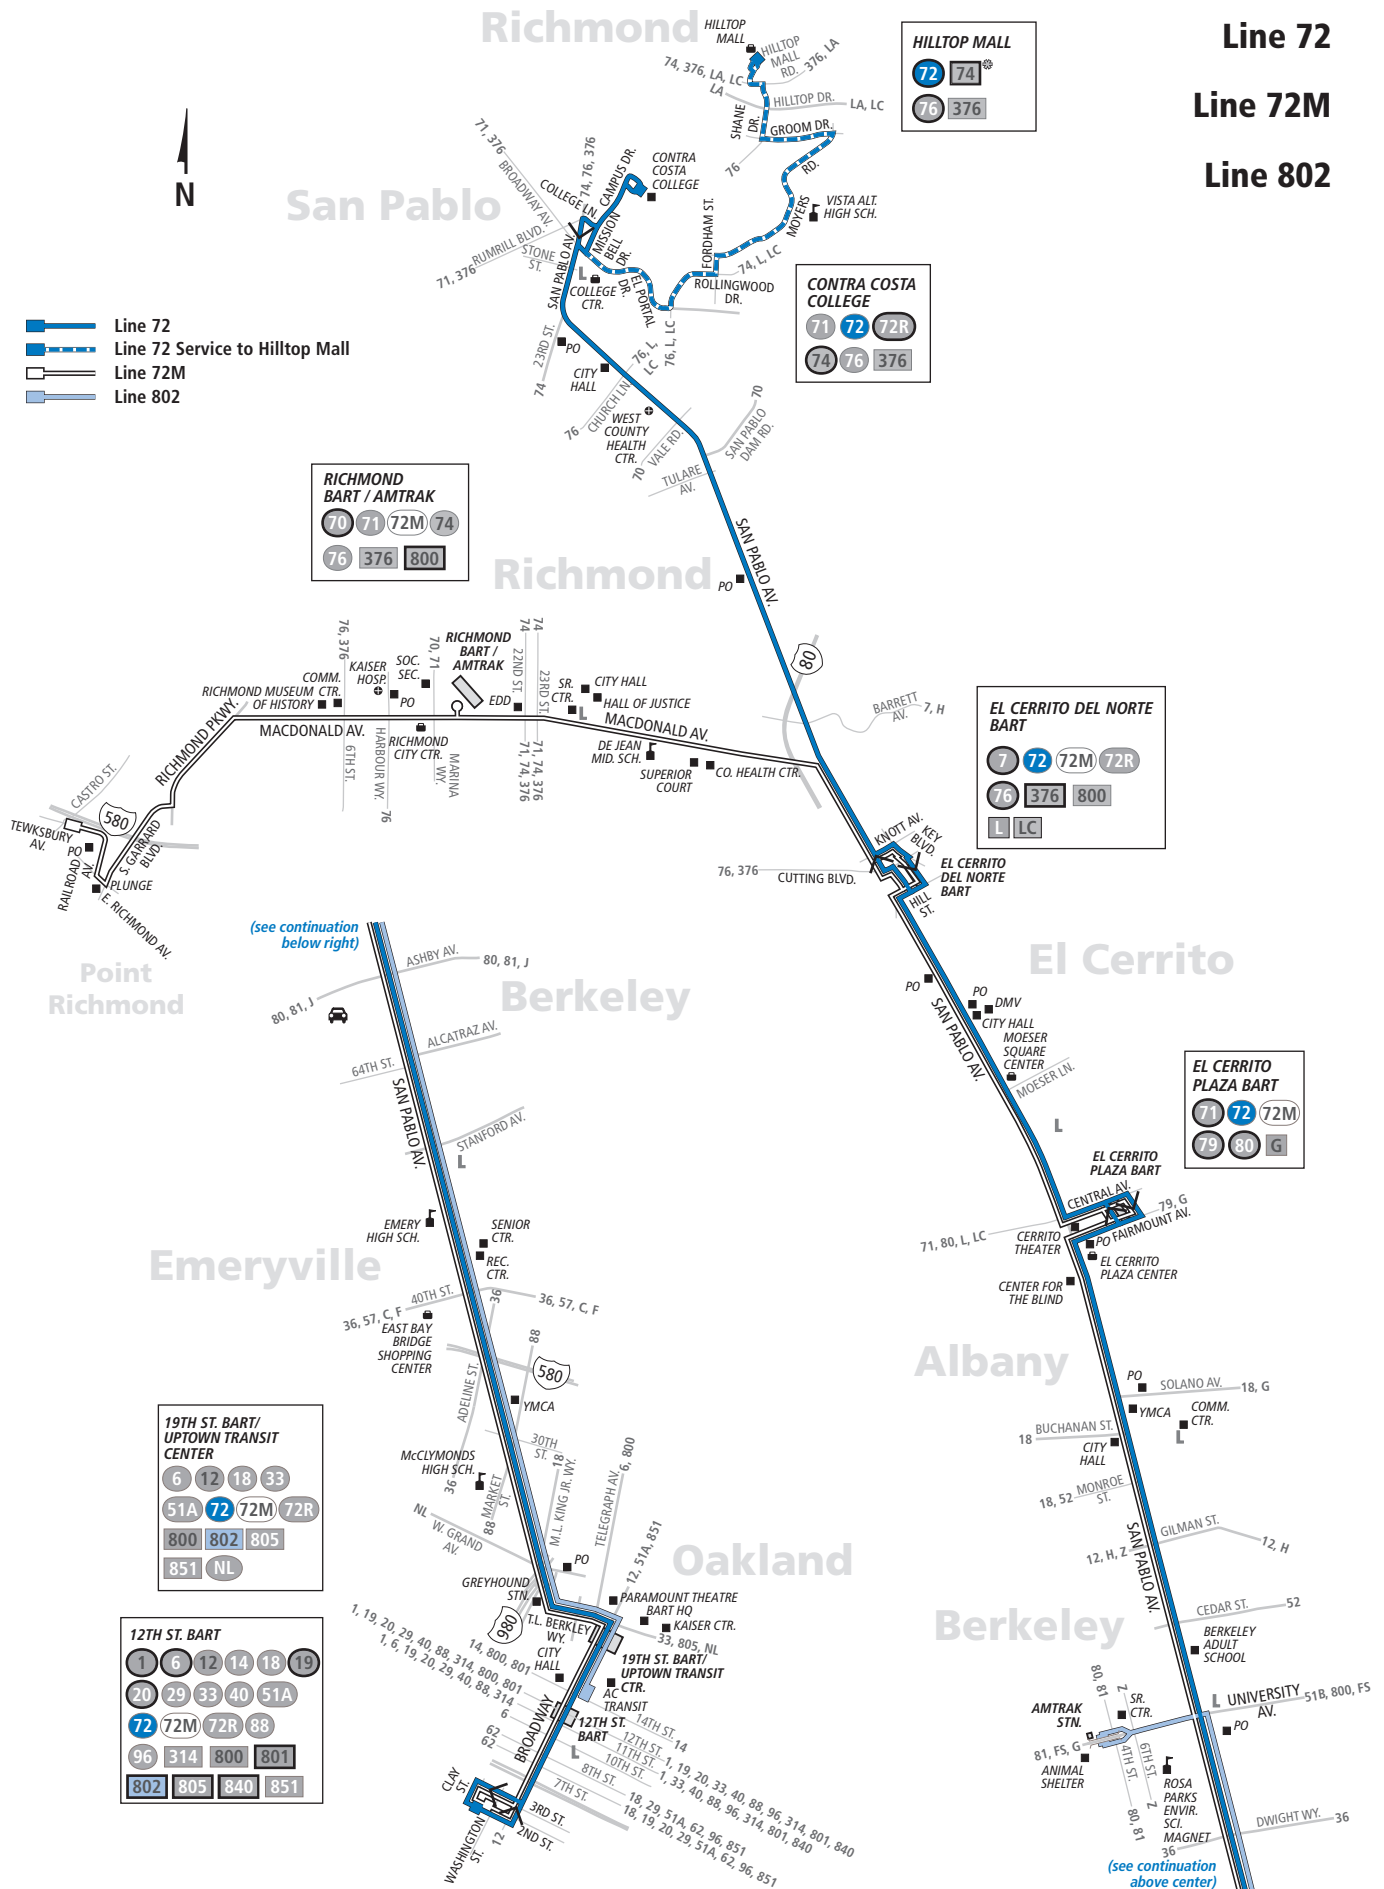

Line 72
Line 72M
Line 802

- Line 72
- Line 72 Service to Hilltop Mall
- Line 72M
- Line 802

HILLTOP MALL

72	74
76	376

CONTRA COSTA COLLEGE

71	72	72R
74	76	376

RICHMOND BART / AMTRAK

70	71	72M	74
76	376	800	

EL CERRITO DEL NORTE BART

7	72	72M	72R
76	376	800	
L LC			

EL CERRITO PLAZA BART

71	72	72M
79	80	G

19TH ST. BART / UPTOWN TRANSIT CENTER

6	12	18	33
51A	72	72M	72R
800	802	805	
851	NL		

12TH ST. BART

1	6	12	14	18	19
20	29	33	40	51A	
72	72M	72R	88		
96	314	800	801		
802	805	840	851		

(see continuation above center)