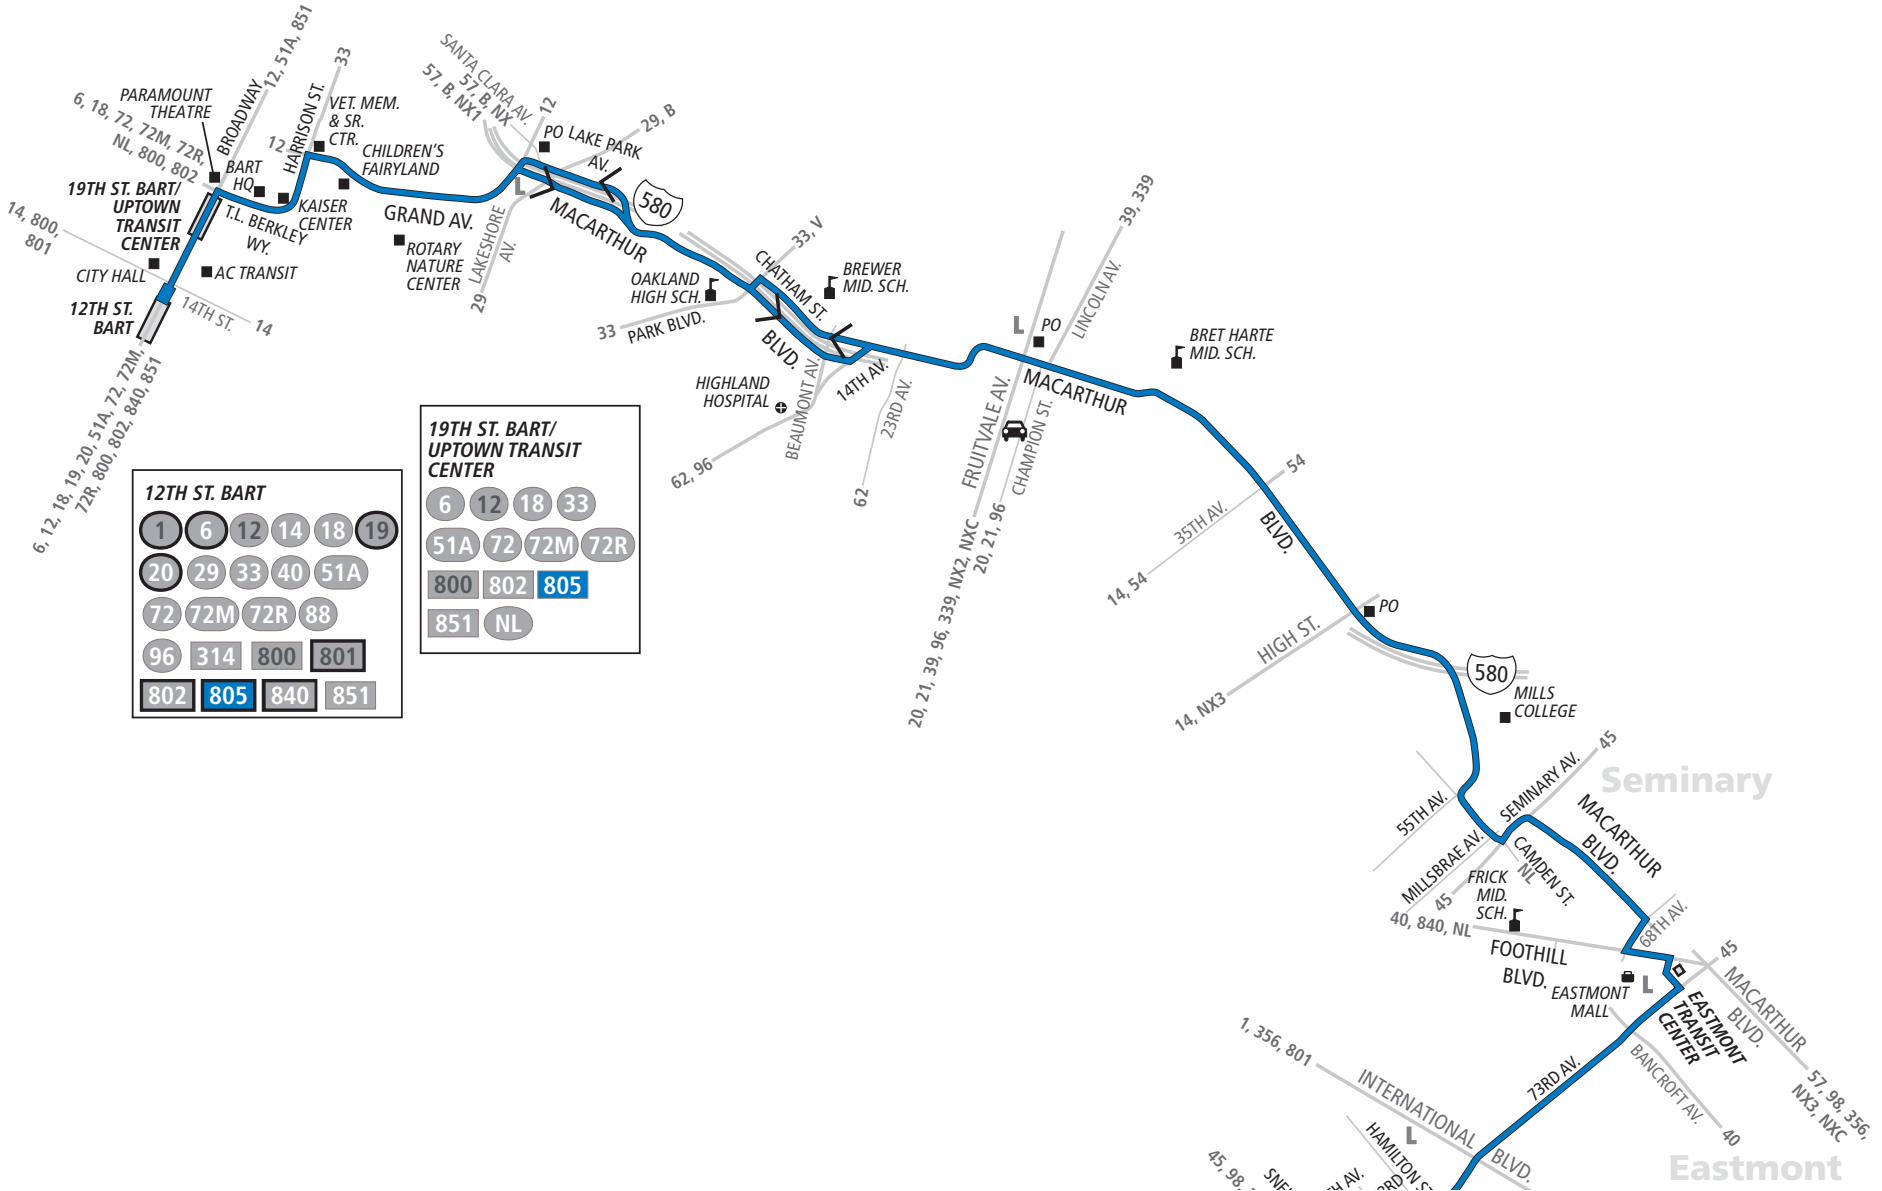

805 Every day To Oakland Airport

14th St. & Broadway	Lakeshore Ave. & MacArthur Blvd.	Fruitvale Ave. & MacArthur Blvd.	Seminary Ave. & MacArthur Blvd.	Eastmont Transit Center	Coliseum BART	Oakland Airport	Oakland Airport (Receiving Area)
12:41a	12:50a	12:58a	1:07a	1:11a	1:19a	1:31a	1:34a
1:41a	1:50a	1:58a	2:07a	2:11a	2:19a	2:31a	2:34a
2:41a	2:50a	2:58a	3:07a	3:11a	3:19a	3:31a	3:34a
3:41a	3:50a	3:58a	4:07a	4:11a	4:19a	4:31a	4:34a
4:41a	4:50a	4:58a	5:07a	5:11a	5:19a	5:31a	5:34a
5:41a	5:50a	5:58a	6:07a	6:11a	6:19a	6:31a	

805 Sundays and holidays To Downtown Oakland

Oakland Airport (Receiving Area)	Oakland Airport	Coliseum BART	Eastmont Transit Center	Seminary Ave. & MacArthur Blvd.	Fruitvale Ave. & MacArthur Blvd.	Lakeshore Ave. & Lake Park Ave.	14th St. & Broadway
—	—	—	11:59p	12:03a	12:13a	12:21a	12:30a
—	12:39a	12:50a	12:59a	1:03a	1:13a	1:21a	1:30a
—	1:37a	1:48a	1:57a	2:01a	2:11a	2:19a	2:28a
2:37a	2:39a	2:50a	2:59a	3:03a	3:13a	3:21a	3:30a
3:37a	3:39a	3:50a	3:59a	4:03a	4:13a	4:21a	4:30a
4:37a	4:39a	4:50a	4:59a	5:03a	5:13a	5:21a	5:30a

805 AC TRANSIT SCHEDULE

EFFECTIVE:

March 26, 2017

Oakland

Oakland International Airport
Hegenberger Road
73rd Ave.

Eastmont Transit Center
MacArthur Blvd.
Grand Ave.

19th St. BART
12th St. Oakland City Center BART

Every day

Line 805

Oakland

12TH ST. BART

1	6	12	14	18	19
20	29	33	40	51A	
72	72M	72R	88		
96	314	800	801		
802	805	840	851		

19TH ST. BART/ UPTOWN TRANSIT CENTER

6	12	18	33
51A	72	72M	72R
800	802	805	
851	NL		