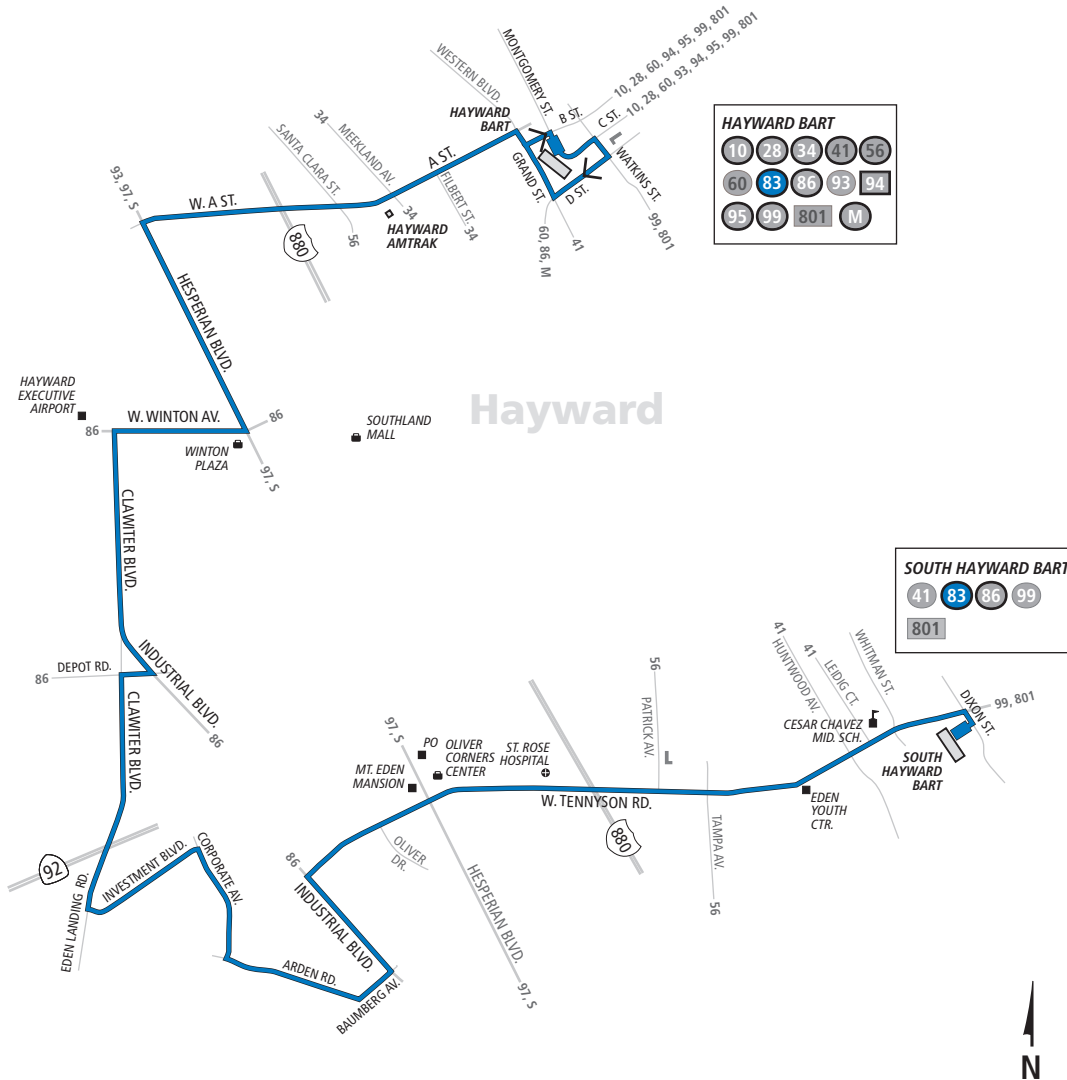

Line 83

83

AC TRANSIT SCHEDULE

EFFECTIVE:

June 17, 2018

Hayward

- Hayward BART
- A St.
- Hesperian Blvd.
- West Winton Ave.
- Clawiter Blvd.
- Industrial Blvd.
- West Tennyson Road
- South Hayward BART

Monday through Friday except holidays

83 Monday through Friday except holidays To Hayward BART

South Hayward BART	West Tennyson Rd. & Hesperian Blvd.	Eden Landing Rd. & Investment Blvd.	Clawiter Rd. & Industrial Blvd.	Winton Ave. & Hesperian Blvd.	Hesperian Blvd. & West A St.	Hayward BART
6:00a	6:10a	6:19a	6:25a	6:30a	6:34a	6:42a
6:30a	6:40a	6:49a	6:55a	7:00a	7:04a	7:12a
7:00a	7:11a	7:20a	7:26a	7:31a	7:36a	7:45a
7:30a	7:41a	7:50a	7:56a	8:01a	8:06a	8:15a
8:00a	8:11a	8:20a	8:26a	8:31a	8:36a	8:45a
8:30a	8:41a	8:50a	8:56a	9:01a	9:06a	9:15a
9:00a	9:11a	9:20a	9:26a	9:31a	9:36a	9:45a
9:30a	9:41a	9:50a	9:56a	10:01a	10:06a	10:15a
10:00a	10:11a	10:20a	10:26a	10:31a	10:36a	10:45a
10:30a	10:41a	10:50a	10:56a	11:01a	11:06a	11:15a
11:00a	11:11a	11:20a	11:26a	11:31a	11:36a	11:45a
11:30a	11:41a	11:50a	11:56a	12:01p	12:06p	12:15p
12:00p	12:11p	12:20p	12:26p	12:31p	12:36p	12:45p
12:30p	12:41p	12:50p	12:56p	1:01p	1:06p	1:15p
1:00p	1:11p	1:20p	1:26p	1:31p	1:36p	1:45p
1:30p	1:41p	1:50p	1:58p	2:03p	2:08p	2:18p
2:00p	2:11p	2:20p	2:28p	2:33p	2:38p	2:48p
2:30p	2:41p	2:50p	2:58p	3:03p	3:08p	3:18p
3:00p	3:11p	3:20p	3:28p	3:33p	3:38p	3:48p
3:30p	3:42p	3:51p	3:57p	4:04p	4:09p	4:19p
4:00p	4:12p	4:21p	4:27p	4:34p	4:39p	4:49p
4:30p	4:41p	4:50p	4:56p	5:03p	5:08p	5:18p
5:00p	5:11p	5:20p	5:26p	5:31p	5:36p	5:45p
5:30p	5:41p	5:50p	5:56p	6:01p	6:06p	6:15p
6:00p	6:10p	6:18p	6:24p	6:29p	6:34p	6:43p
6:30p	6:40p	6:48p	6:54p	6:59p	7:04p	7:13p
7:00p	7:10p	7:18p	7:24p	7:29p	7:34p	7:43p
7:30p	7:40p	7:48p	7:54p	7:59p	8:04p	8:13p
8:00p	8:10p	8:18p	8:24p	8:29p	8:34p	8:41p
8:30p	8:40p	8:48p	8:54p	8:59p	9:04p	9:11p
9:00p	9:10p	9:18p	9:24p	9:29p	9:34p	9:41p
9:30p	9:40p	9:48p	9:54p	9:59p	10:04p	10:11p
10:00p	10:10p	10:18p	10:24p	10:29p	10:34p	10:41p