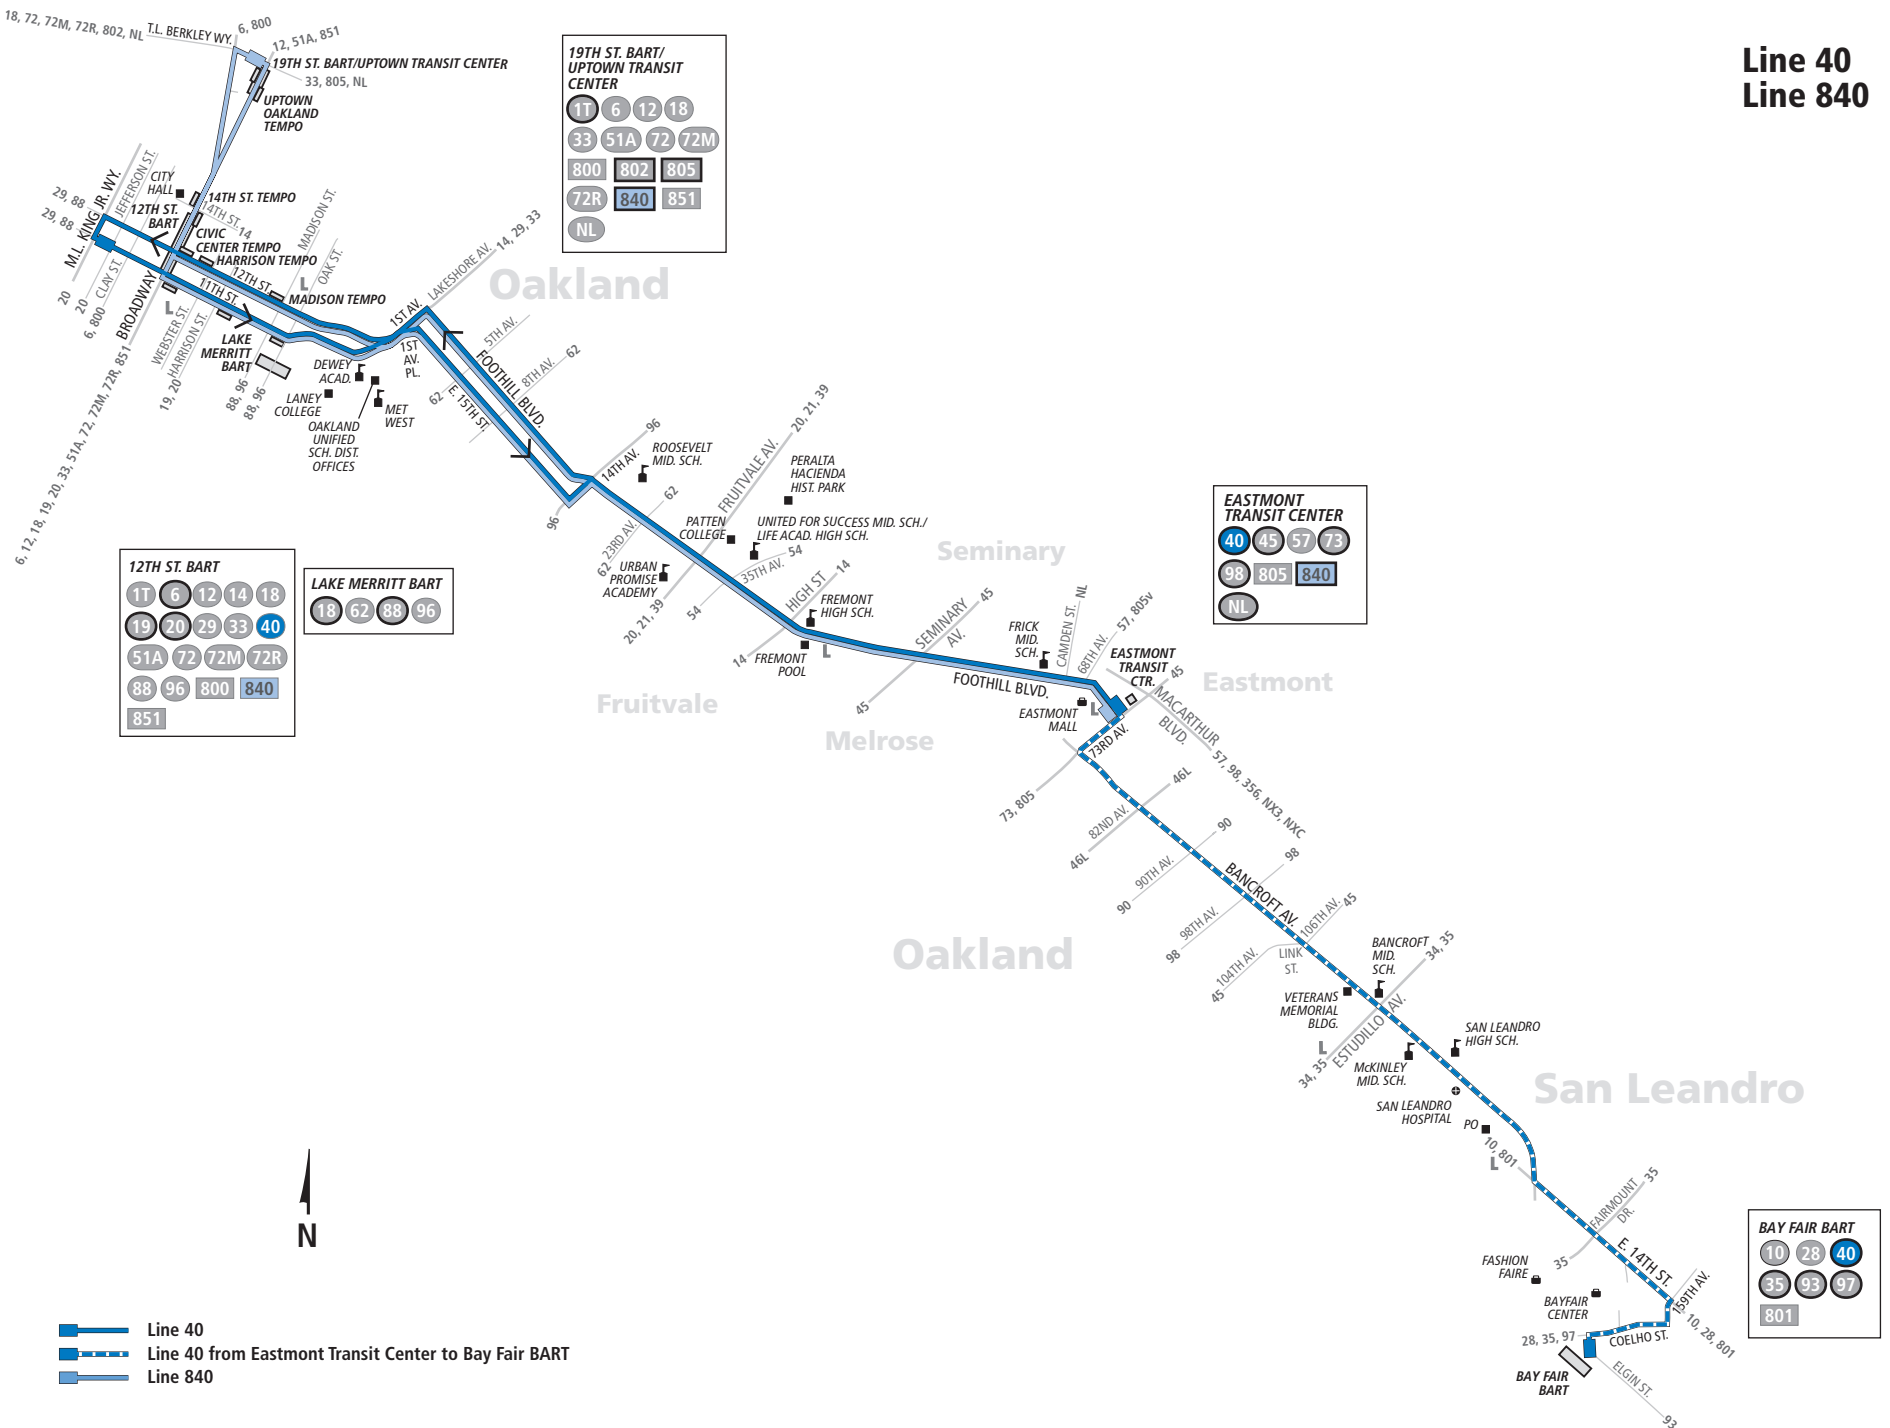

**19TH ST. BART/
UPTOWN TRANSIT
CENTER**

11	6	12	18
33	51A	72	72M
800	802	805	
72R	840	851	
NL			

12TH ST. BART

11	6	12	14	18
19	20	29	33	40
51A	72	72M	72R	
88	96	800	840	
851				

LAKE MERRITT BART

18	62	88	96

**EASTMONT
TRANSIT CENTER**

40	45	57	73
98	805	840	
NL			

BAY FAIR BART

10	28	40
35	93	97
801		

- Line 40
- - - Line 40 from Eastmont Transit Center to Bay Fair BART
- Line 840