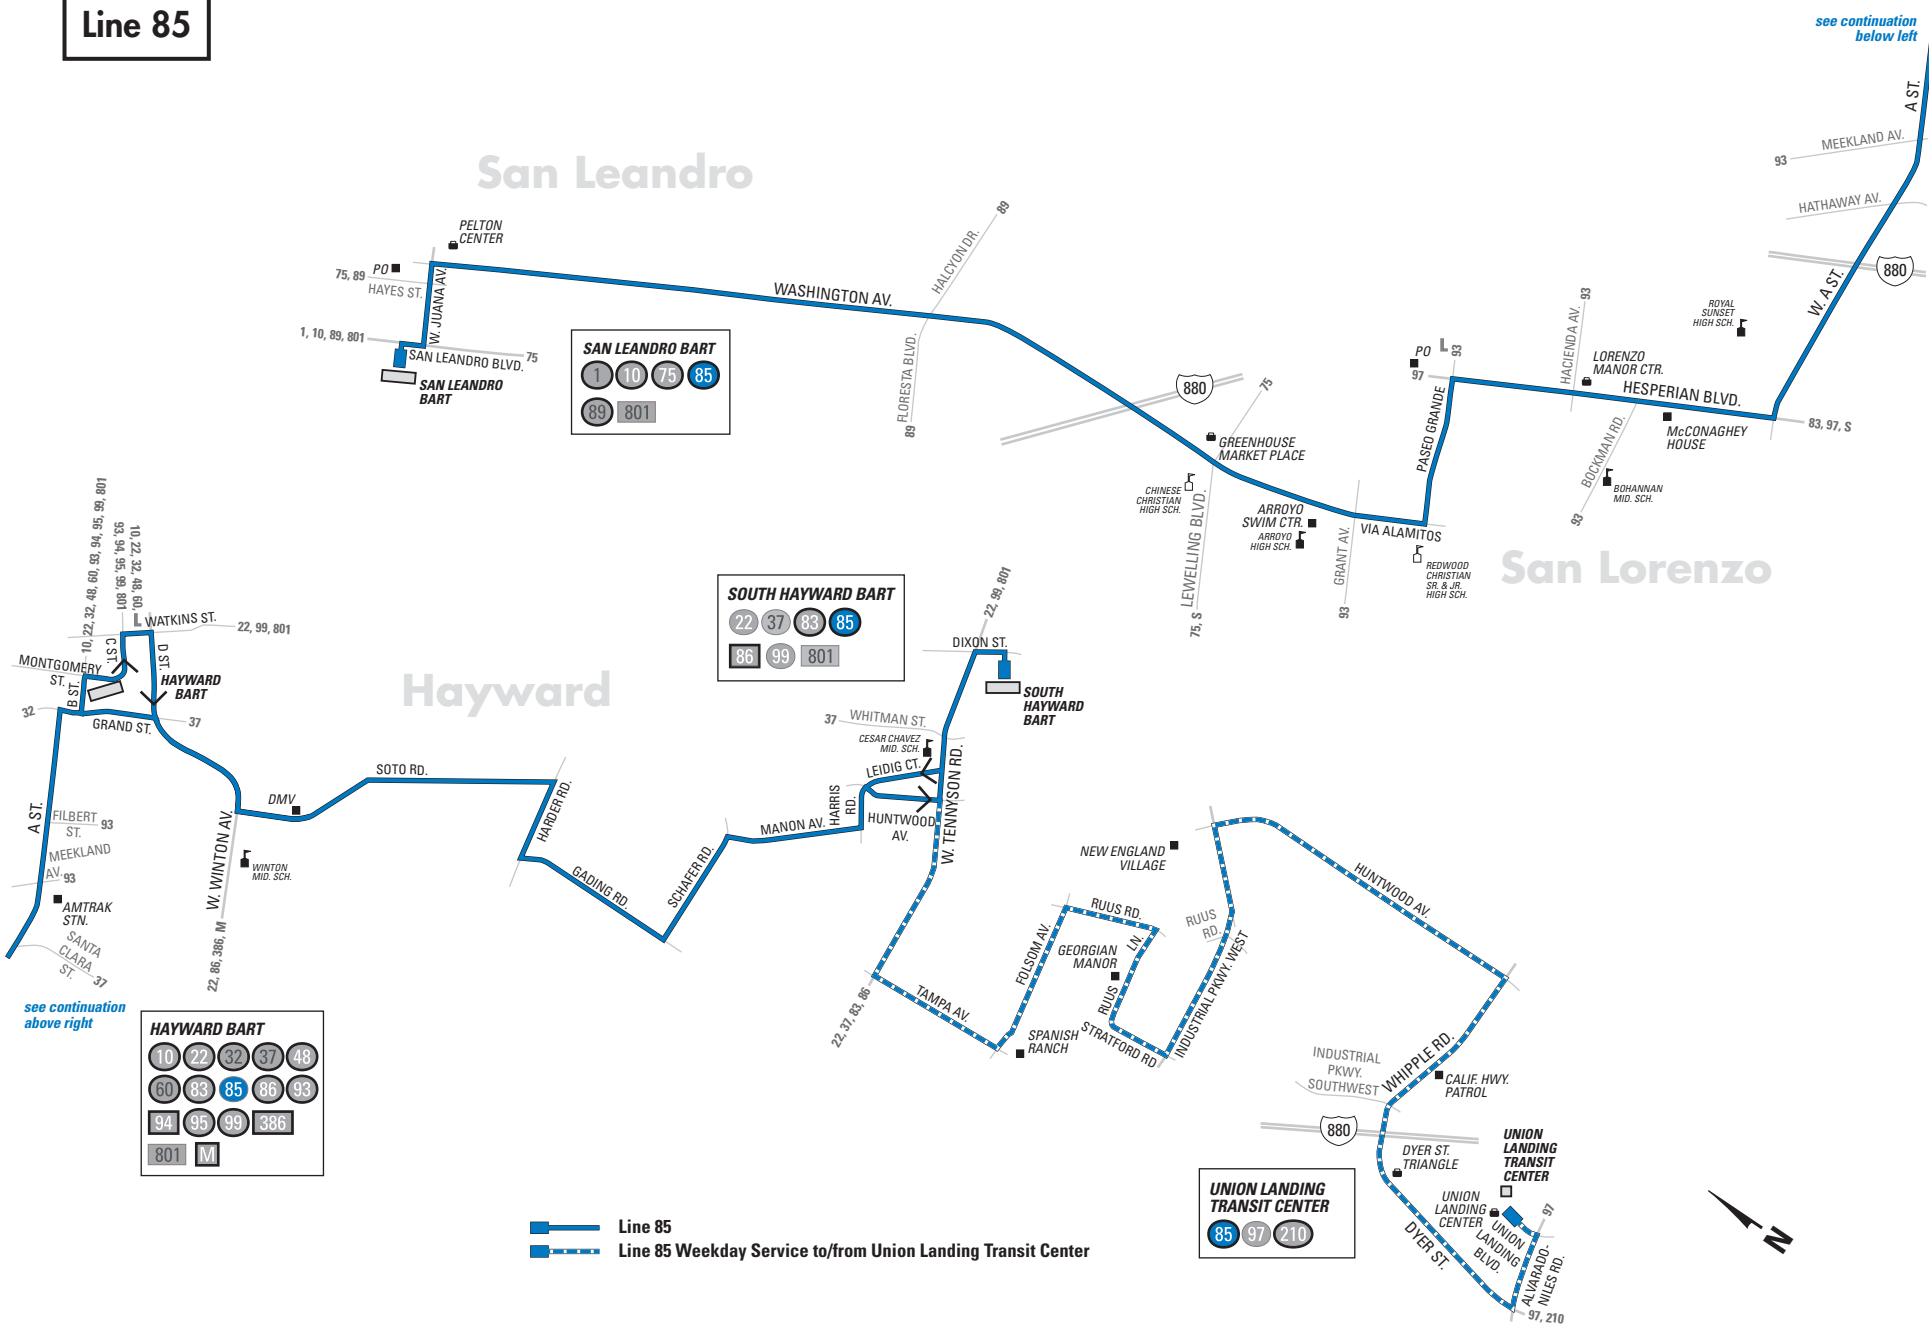

85

AC TRANSIT SCHEDULE

EFFECTIVE:

December 18, 2016

San Leandro

San Leandro BART
Washington Ave.

San Lorenzo

Hesperian Blvd.

85 Monday through Friday except holidays To Union Landing Shopping Center

San Leandro BART	Washington Ave. & Lewelling Blvd.	Paseo Grande & Hesperian Blvd.	Hesperian Blvd. & West A St.	Hayward BART	Gading Rd. & Harder Rd.	South Hay- ward BART	Tampa Ave. & Tennyson Rd.	Stratford Rd. & Industrial Pkwy.	Huntwood Ave. & Whipple Rd.	Union Land- ing Shopping Center
6:17a	6:30a	6:34a	6:39a	6:50a	7:00a	7:10a	7:16a	7:23a	7:30a	7:38a
7:17a	7:33a	7:40a	7:46a	7:57a	8:09a	8:19a	8:25a	8:32a	8:39a	8:47a
8:17a	8:30a	8:34a	8:39a	8:50a	9:01a	9:11a	9:17a	9:24a	9:31a	9:39a
9:17a	9:30a	9:34a	9:39a	9:50a	10:01a	10:11a	10:17a	10:24a	10:31a	10:39a
10:17a	10:30a	10:34a	10:39a	10:50a	11:01a	11:11a	11:17a	11:24a	11:31a	11:39a
11:17a	11:31a	11:36a	11:42a	11:53a	12:04p	12:14p	12:20p	12:27p	12:34p	12:43p
12:17p	12:31p	12:36p	12:42p	12:53p	1:04p	1:14p	1:20p	1:27p	1:34p	1:43p
1:17p	1:31p	1:36p	1:41p	1:53p	2:04p	2:14p	2:20p	2:27p	2:34p	2:44p
2:17p	2:32p	2:37p	2:44p	2:55p	3:07p	3:17p	3:23p	3:30p	3:37p	3:47p
3:17p	3:33p	3:38p	3:45p	3:56p	4:08p	4:18p	4:24p	4:31p	4:38p	4:47p
4:17p	4:33p	4:38p	4:45p	4:56p	5:08p	5:18p	5:24p	5:31p	5:38p	5:47p
5:17p	5:33p	5:38p	5:44p	5:55p	6:08p	6:18p	6:24p	6:31p	6:38p	6:46p
6:17p	6:31p	6:36p	6:40p	6:51p	7:01p	7:11p	7:17p	7:24p	7:31p	7:39p
7:17p	7:31p	7:36p	7:40p	7:51p	8:01p	8:11p	8:17p	8:24p	8:31p	8:39p
8:17p	8:30p	8:34p	8:39p	8:48p	8:58p	9:08p	9:14p	9:21p	9:28p	9:35p

Line 85

SAN LEANDRO BART

1	10	75	85
89	801		

SOUTH HAYWARD BART

22	37	83	85
86	99	801	

HAYWARD BART

10	22	32	37	48
60	83	85	86	93
94	95	99	386	
801	M			

- Line 85
- - - Line 85 Weekday Service to/from Union Landing Transit Center