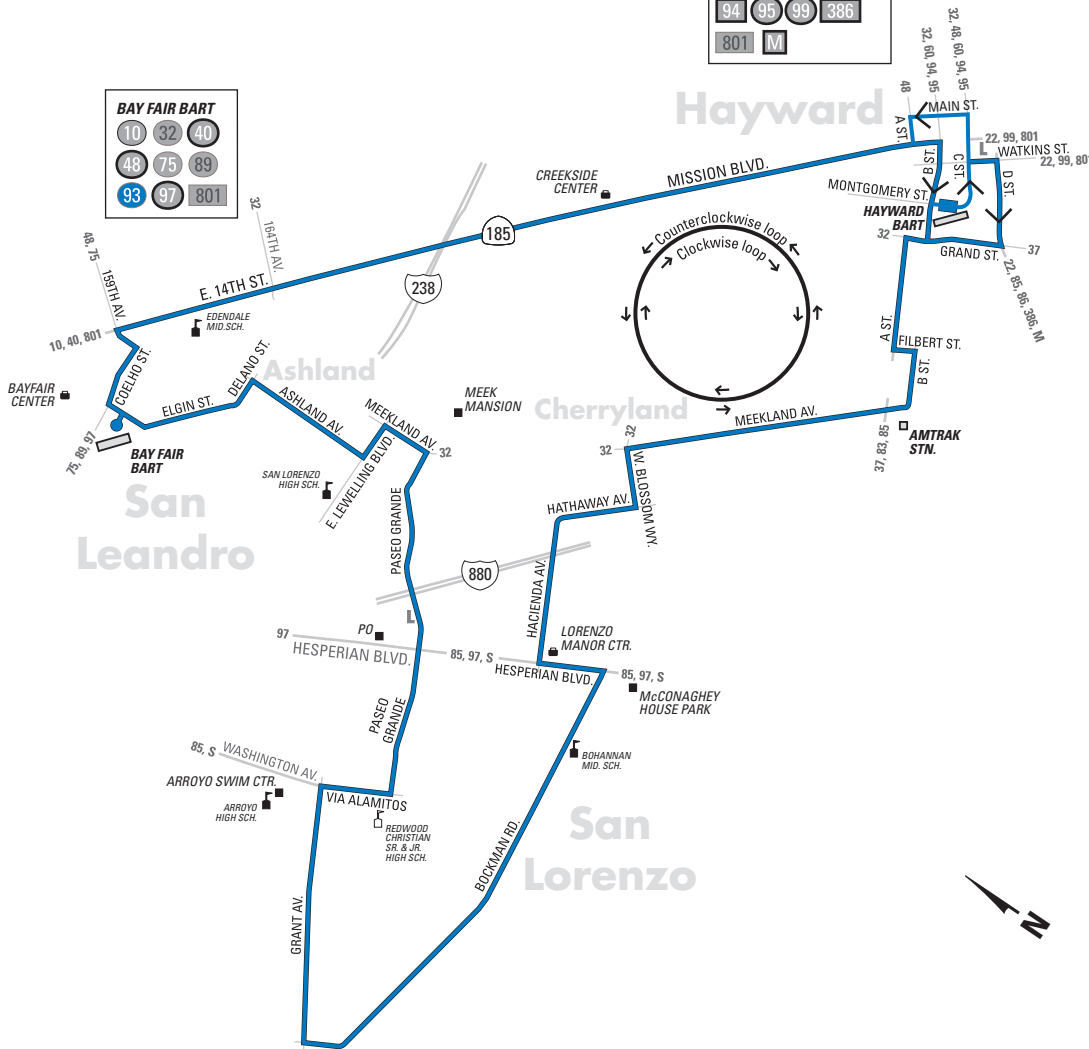

Line 93

93

AC TRANSIT SCHEDULE

HAYWARD BART			
10	22	32	37
60	83	85	86
94	95	99	386
801	M		

BAY FAIR BART		
10	32	40
48	75	89
93	97	801

EFFECTIVE:
December 18, 2016

San Leandro

Bay Fair BART
Ashland Ave.
Paseo Grande
Grant Ave.
East 14th St.

San Lorenzo

Bockman Road
Hacienda Ave.

Hayward

Meekland Ave.
A St.
Hayward BART
Mission Blvd.

Every day

93 Monday through Friday except holidays Clockwise to Hayward BART

Hayward BART	Hesperian Blvd. & Hacienda Ave.	Grant Ave. & Bockman Rd.	Paseo Grande & Hesperian Blvd.	Paseo Grande & Meekland Ave.	Bay Fair BART	Hayward BART
5:31a	5:44a	5:51a	5:57a	6:00a	6:05a	6:20a
6:31a	6:44a	6:51a	6:57a	7:00a	7:05a	7:20a
7:31a	7:47a	7:57a	8:03a	8:06a	8:11a	8:26a
8:31a	8:44a	8:51a	8:57a	9:00a	9:05a	9:20a
9:31a	9:44a	9:51a	9:57a	10:00a	10:05a	10:20a
10:31a	10:44a	10:51a	10:57a	11:00a	11:05a	11:20a
11:31a	11:44a	11:51a	11:57a	12:00p	12:05p	12:20p
12:31p	12:44p	12:51p	12:57p	1:00p	1:05p	1:22p
1:31p	1:44p	1:51p	1:57p	2:00p	2:05p	2:22p
2:31p	2:44p	2:51p	2:57p	3:00p	3:05p	3:22p
3:31p	3:44p	3:51p	3:57p	4:00p	4:05p	4:22p
4:31p	4:44p	4:51p	4:57p	5:00p	5:05p	5:22p
5:31p	5:44p	5:50p	5:55p	5:58p	6:03p	6:18p
6:31p	6:44p	6:50p	6:55p	6:58p	7:03p	7:18p
7:31p	7:44p	7:50p	7:55p	7:58p	8:03p	8:18p