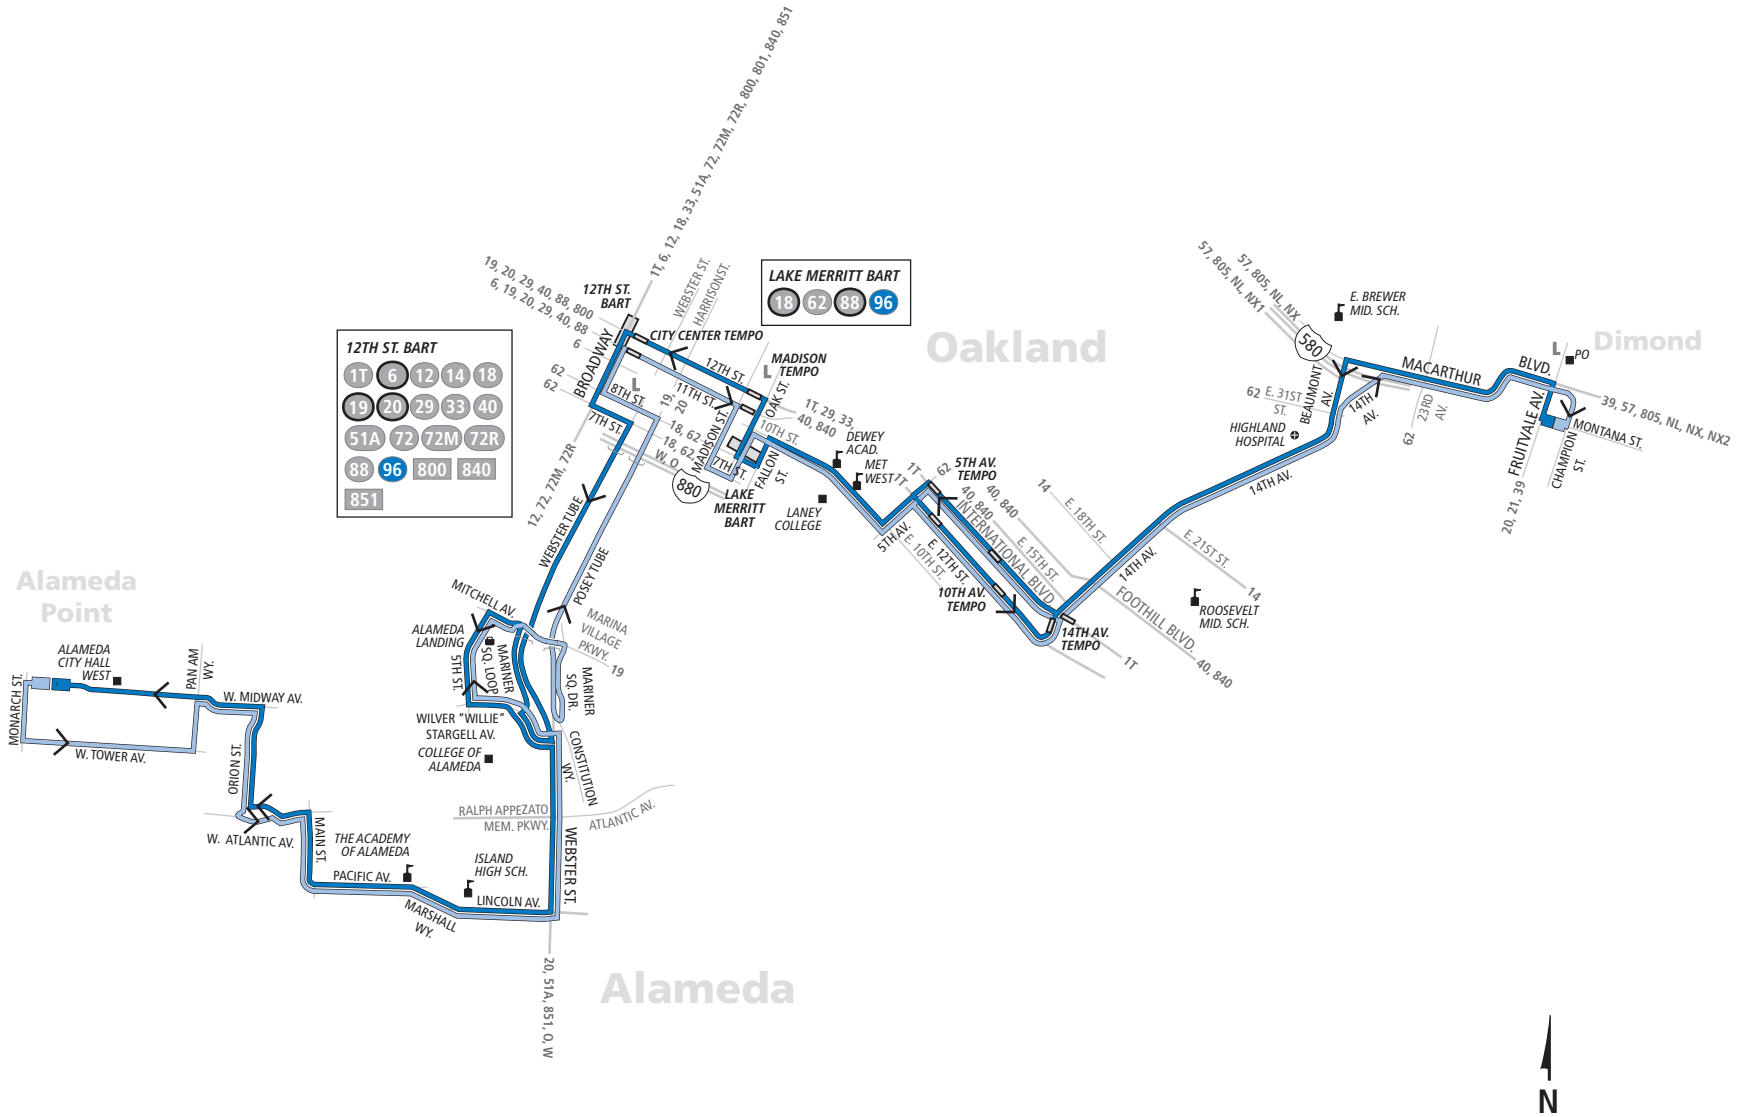

Line 96

12TH ST. BART				
1T	6	12	14	18
19	20	29	33	40
51A	72	72M	72R	
88	96	800	840	
851				

LAKE MERRITT BART			
18	62	88	96

- █ Line 96 Service from Fruitvale to Alameda Point
- █ Line 96 Service from Alameda Point to Fruitvale