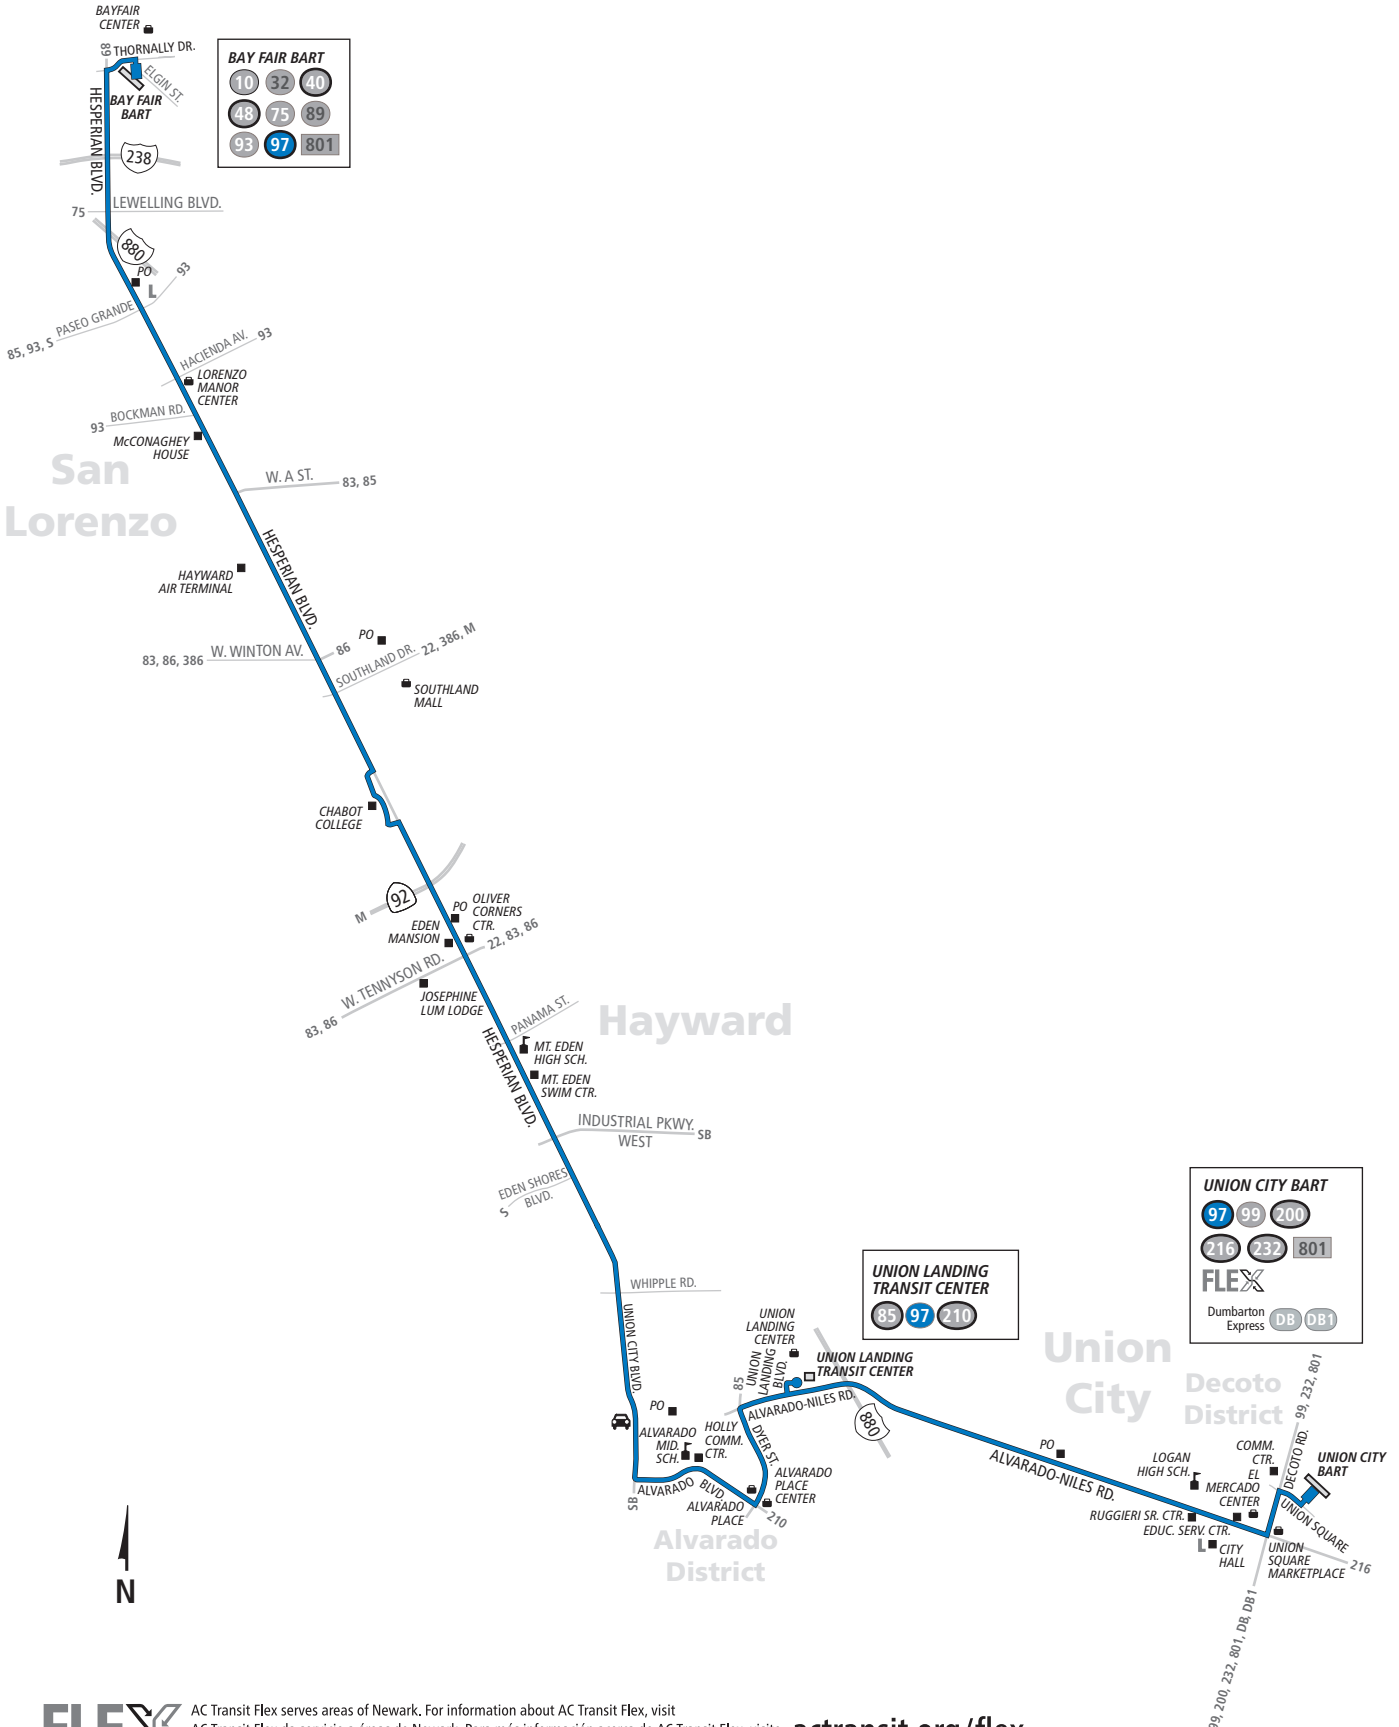

actransit.org/flex