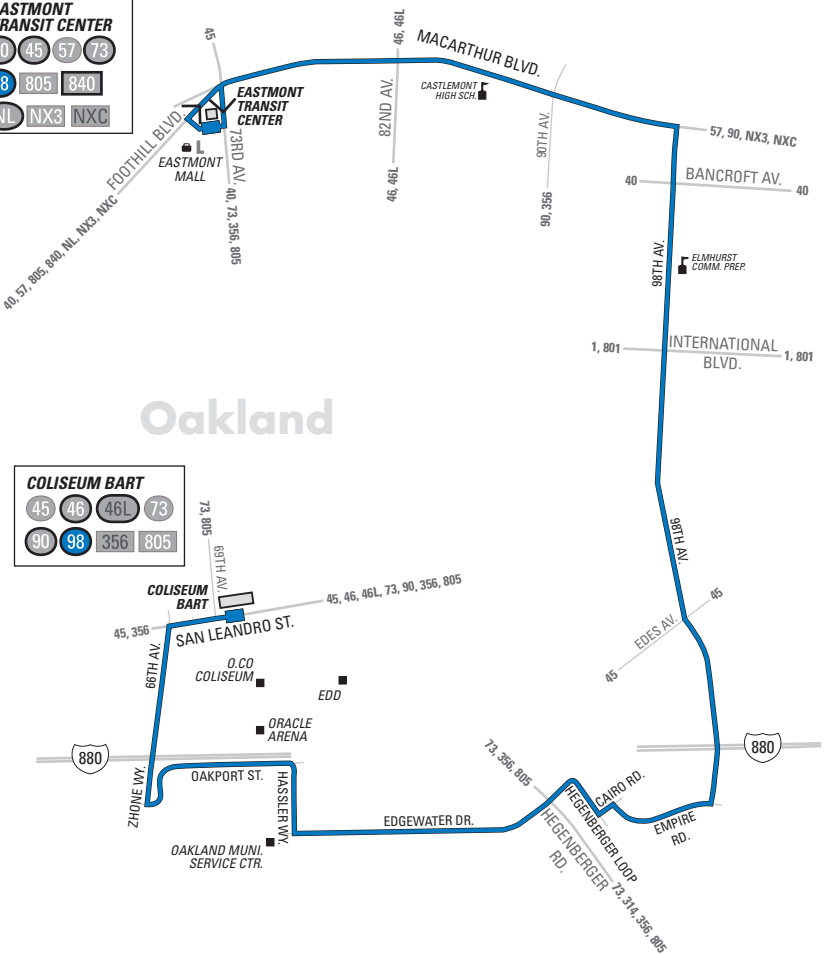

Line 98

EASTMONT TRANSIT CENTER

40 45 57 73

98 805 840

NL NX3 NXC

COLISEUM BART

45 46 46L 73

90 98 356 805

98

AC TRANSIT SCHEDULE

EFFECTIVE:
December 18, 2016

Oakland

- Coliseum BART
- 66th Ave.
- Edgewater Dr.
- 98th Ave.
- MacArthur Blvd.
- Eastmont Transit Center

Every day