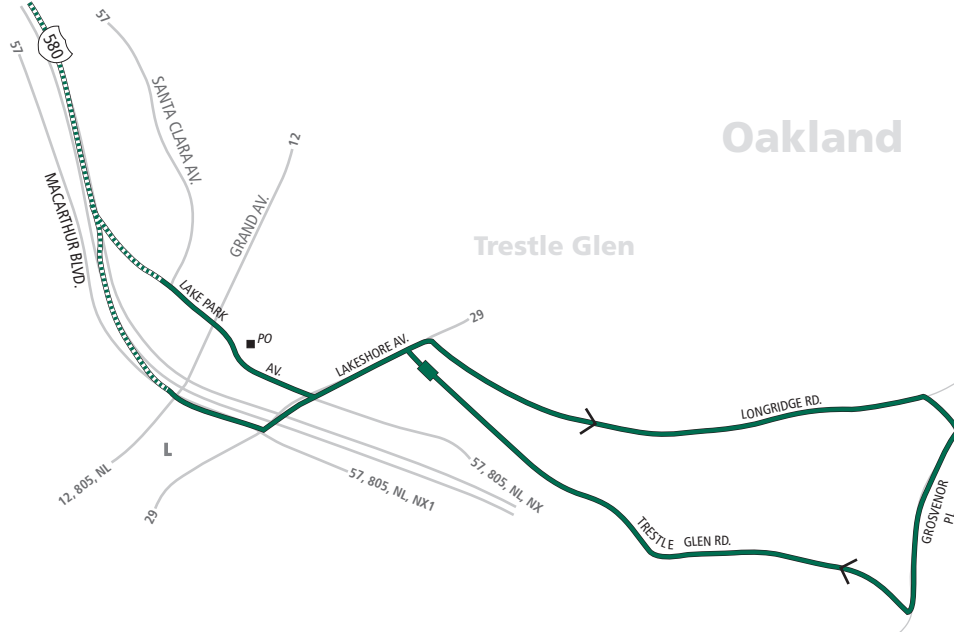

B Monday through Friday except holidays To Trestle Glen

| Salesforce Transit Center | Arrives Lakeshore Ave. & Longridge Blvd. | Leaves Lakeshore Ave. & Longridge Blvd. | Longridge Rd. & Grosvenor Pl. | Trestle Glen Rd. & Lakeshore Ave. |
|---------------------------|--|---|-------------------------------|-----------------------------------|
| 7:25a | 7:43a | 7:49a | 7:54a | 8:04a |
| 4:30p | — | 4:48p | 4:53p | 5:00p |
| 5:10p | — | 5:38p | 5:43p | 5:50p |
| 5:38p | — | 6:03p | 6:08p | 6:15p |
| 6:10p | — | 6:35p | 6:40p | 6:47p |
| 6:30p | — | 6:55p | 7:00p | 7:07p |
| 6:55p | — | 7:16p | 7:21p | 7:28p |

B

AC TRANSIT SCHEDULE

EFFECTIVE:

August 12, 2018 (revised)

Oakland

Trestle Glen Road
Lakeshore Ave.
Lake Park Ave.

San Francisco

Salesforce Transit Center

Line B will continue
to accept local
passengers.

Transbay Bus

Monday through Friday except
holidays

*Local Passengers Permitted for
Local Fare*

Line B

to San Francisco
Salesforce Transit Center
via freeway (no stops)

- Line B
- Line B Service with No Stops