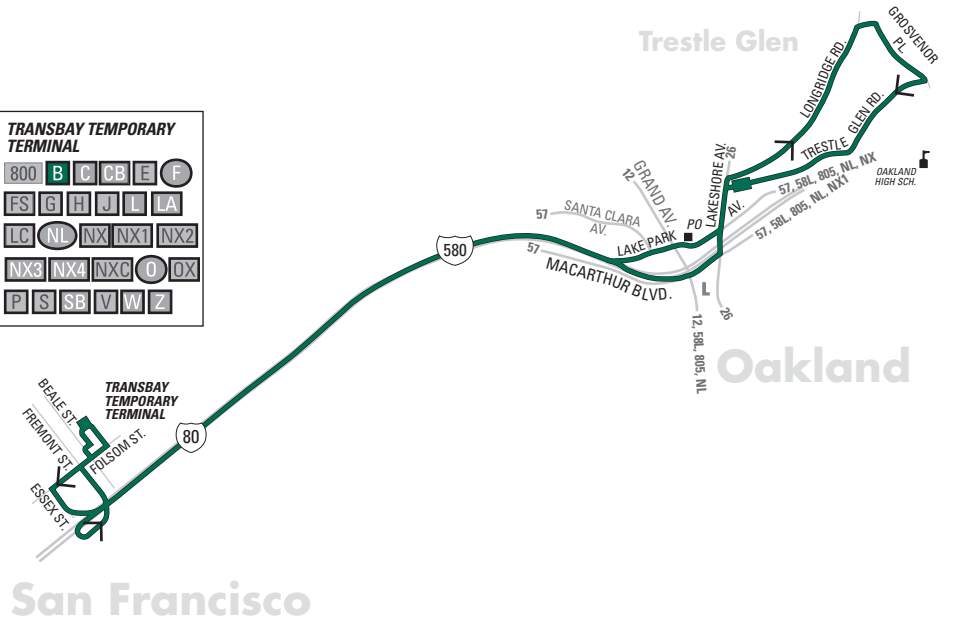

Line B

**TRANSBAY TEMPORARY TERMINAL**

800	B	C	CB	E	F
FS	G	H	J	L	LA
LC	NL	NX	NX1	NX2	
NX3	NX4	NXC	O	OX	
P	S	SB	V	W	Z

## Oakland

Trestle Glen Road  
Lakeshore Ave.  
Lake Park Ave.

## **B** Monday through Friday except holidays To San Francisco

Lakeshore Ave. & Longridge Blvd.	Longridge Rd. & Grosvenor Pl.	Trestle Glen Rd. & Lake- shore Ave.	San Francisco (Transbay Temporary Terminal)
6:40a	6:45a	6:55a	7:15a
7:49a	7:54a	8:04a	8:24a
8:10a	8:15a	8:25a	8:48a
—	—	5:22p	5:45p
—	—	5:58p	6:21p
—	—	6:23p	6:46p

## **B** Monday through Friday except holidays To Trestle Glen

San Francisco (Transbay Temporary Terminal)	Lakeshore Ave. & Longridge Blvd.	Longridge Rd. & Grosvenor Pl.	Trestle Glen Rd. & Lake- shore Ave.
7:25a	7:43a		
4:30p	4:48p	4:53p	5:00p
5:10p	5:38p	5:43p	5:50p
5:38p	6:03p	6:08p	6:15p
6:10p	6:35p	6:40p	6:47p
6:30p	6:55p	7:00p	7:07p
6:55p	7:16p	7:21p	7:28p