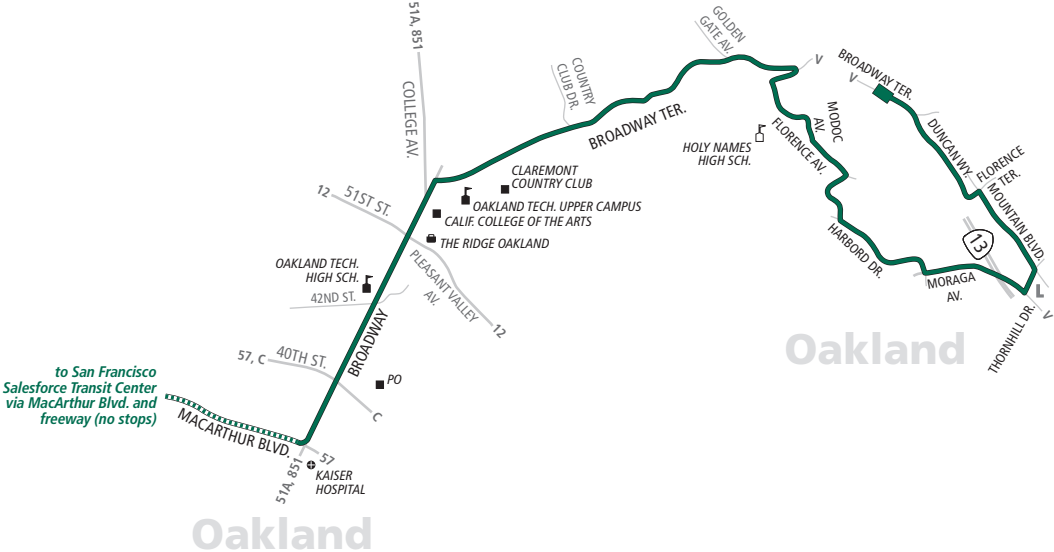

CB Monday through Friday except holidays To San Francisco

Warren Fwy. & Broadway Terr.	Thornhill Dr. & Mountain Blvd.	Florence Ave. & Broadway Terr.	College Ave. & Broadway	40th St. & Broadway	Salesforce Transit Center
6:30a	6:34a	6:41a	6:47a	6:52a	7:17a
7:10a	7:14a	7:22a	7:28a	7:33a	7:59a
7:30a	7:35a	7:43a	7:50a	7:55a	8:22a
8:05a	8:10a	8:18a	8:25a	8:30a	8:57a
8:30a	8:35a	8:42a	8:49a	8:54a	9:21a

CB Monday through Friday except holidays To Warren Fwy. & Broadway Terr.

Salesforce Transit Center	40th St. & Broadway	College Ave. & Broadway	Florence Ave. & Broadway Terr.	Thornhill Dr. & Mountain Blvd.	Warren Fwy. & Broadway Terr.
5:00p	5:22p	5:27p	5:32p	5:40p	5:44p
5:30p	5:52p	5:56p	6:01p	6:09p	6:13p
6:10p	6:30p	6:34p	6:39p	6:47p	6:51p
6:35p	6:53p	6:57p	7:02p	7:09p	7:13p

CB

AC TRANSIT SCHEDULE

EFFECTIVE:

August 12, 2018

Oakland

Mountain Blvd.
Broadway Terrace
Broadway

San Francisco

Salesforce Transit Center

Transbay Bus

Monday through Friday except
holidays

*Local Passengers Permitted for
Local Fare*

Line CB

Oakland

Oakland

- Line CB
- Line CB Service with No Stops