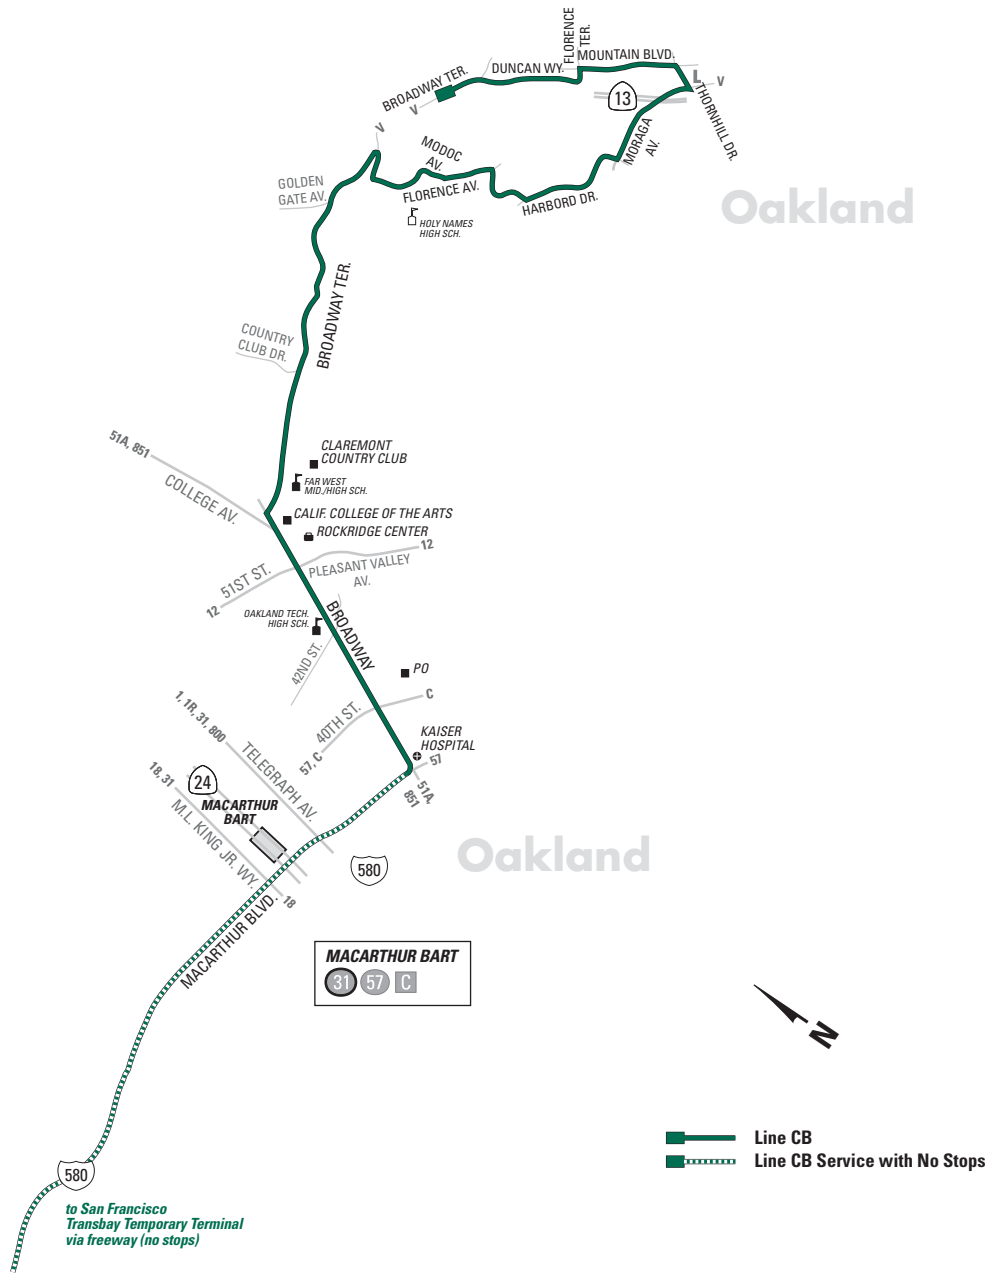

Line CB

CB AC TRANSIT SCHEDULE

EFFECTIVE:
December 18, 2016

Oakland

Mountain Blvd.
Broadway Terrace
Broadway

San Francisco

Transbay Temporary Terminal

Transbay Bus

Monday through Friday except holidays

Local Passengers Permitted for Local Fare

CB Monday through Friday except holidays To Warren Fwy. & Broadway Terr.

| | San Francisco (Transbay Temporary Terminal) | | | | |
|-------|---|-------------------------|--------------------------------|--------------------------------|------------------------------|
| | 40th St. & Broadway | College Ave. & Broadway | Florence Ave. & Broadway Terr. | Thornhill Dr. & Mountain Blvd. | Warren Fwy. & Broadway Terr. |
| 5:00p | 5:22p | 5:27p | 5:32p | 5:40p | 5:44p |
| 5:30p | 5:52p | 5:56p | 6:01p | 6:09p | 6:13p |
| 6:10p | 6:30p | 6:34p | 6:39p | 6:47p | 6:51p |
| 6:35p | 6:53p | 6:57p | 7:02p | 7:09p | 7:13p |

CB Monday through Friday except holidays To San Francisco

| | | | | | San Francisco (Transbay Temporary Terminal) |
|------------------------------|--------------------------------|--------------------------------|-------------------------|---------------------|---|
| Warren Fwy. & Broadway Terr. | Thornhill Dr. & Mountain Blvd. | Florence Ave. & Broadway Terr. | College Ave. & Broadway | 40th St. & Broadway | San Francisco (Transbay Temporary Terminal) |
| 6:30a | 6:34a | 6:41a | 6:47a | 6:52a | 7:17a |
| 7:10a | 7:14a | 7:22a | 7:28a | 7:33a | 7:59a |
| 7:30a | 7:35a | 7:43a | 7:50a | 7:55a | 8:22a |
| 8:05a | 8:10a | 8:18a | 8:25a | 8:30a | 8:57a |
| 8:30a | 8:35a | 8:42a | 8:49a | 8:54a | 9:21a |