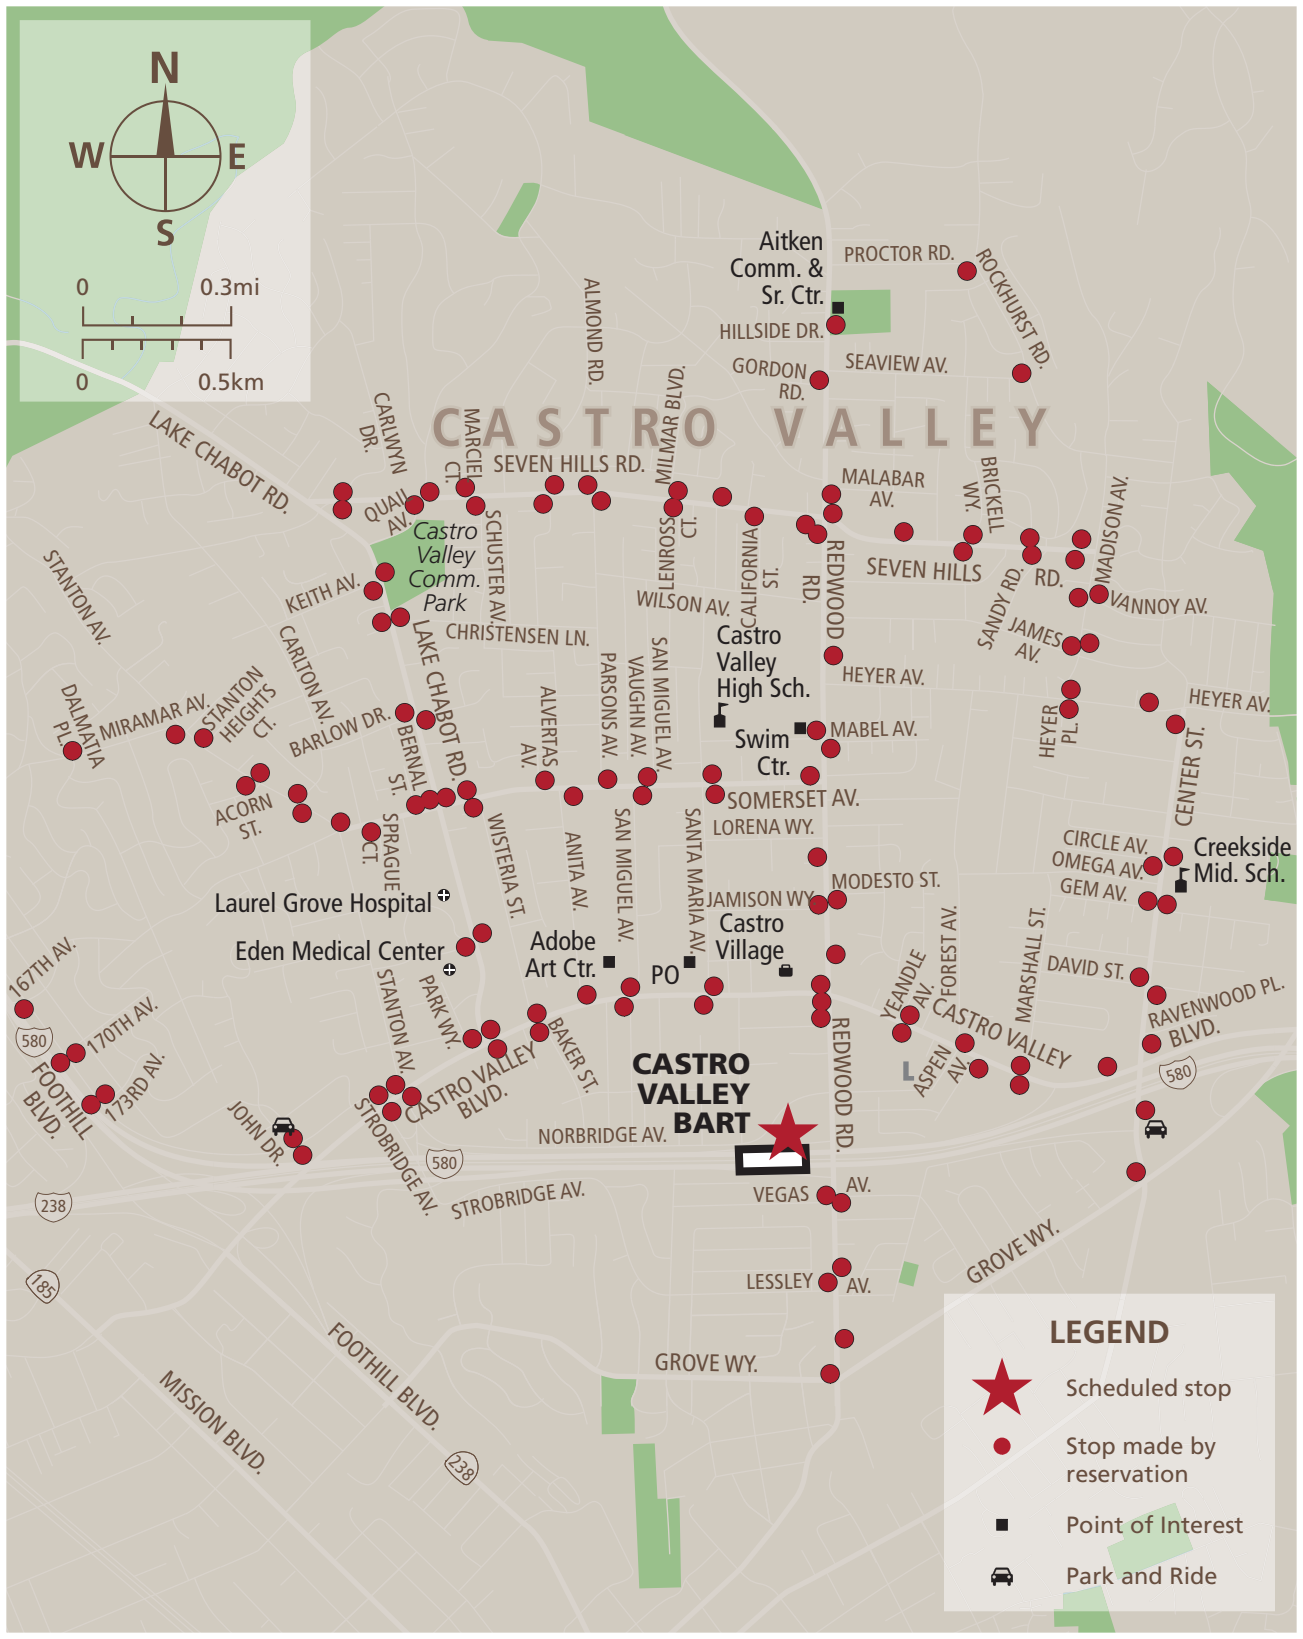

CASTRO VALLEY

LEGEND

-  Scheduled stop
-  Stop made by reservation
-  Point of Interest
-  Park and Ride