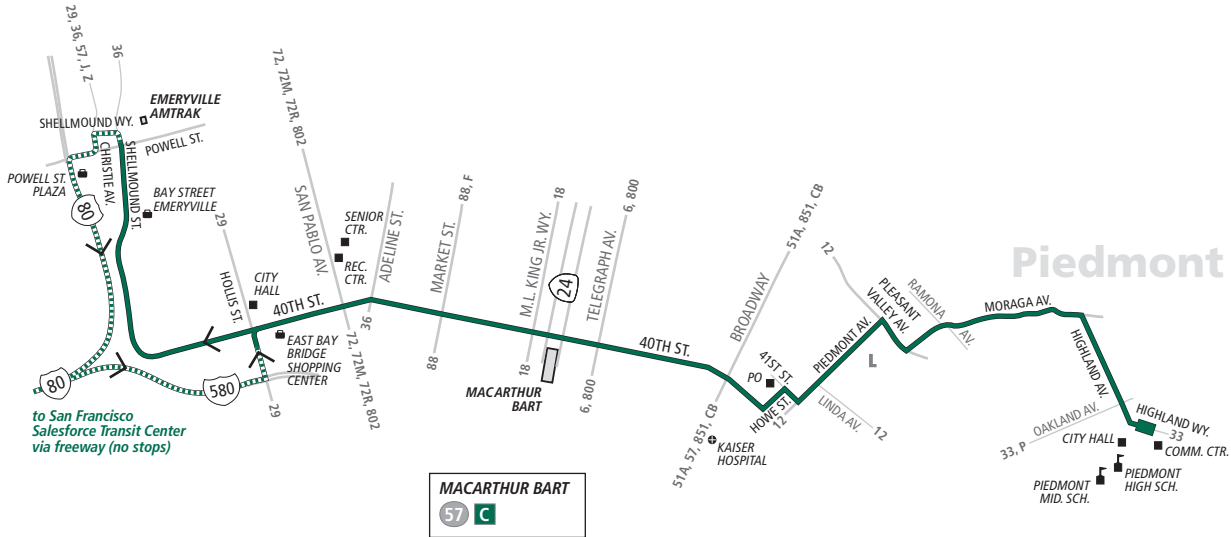

C Monday through Friday except holidays To Piedmont

| Salesforce Transit Center | 40th St. & San Pablo Ave. | MacArthur BART | 41st St. & Piedmont Ave. | Moraga Ave. & Ramona Ave. | Highland Ave. & Highland Way |
|---------------------------|---------------------------|----------------|--------------------------|---------------------------|------------------------------|
| 4:15p | 4:38p | 4:42p | 4:48p | 4:52p | 4:56p |
| 4:45p | 5:13p | 5:17p | 5:23p | 5:27p | 5:31p |
| 5:10p | 5:38p | 5:42p | 5:48p | 5:52p | 5:56p |
| 5:40p | 6:08p | 6:12p | 6:18p | 6:22p | 6:26p |
| 6:00p | 6:22p | 6:25p | 6:30p | 6:34p | 6:38p |
| 7:10p | 7:30p | 7:33p | 7:38p | 7:42p | 7:46p |

AC TRANSIT SCHEDULE

EFFECTIVE:

December 23, 2018

Piedmont

Highland Ave.

Oakland

Piedmont Ave.
40th St.

Emeryville

Christie Ave.

San Francisco

Salesforce Transit Center

Transbay Bus

Monday through Friday except
holidays

*Local Passengers Permitted for
Local Fare*

Line C

Emeryville

- Line C
- Line C Service with No Stops