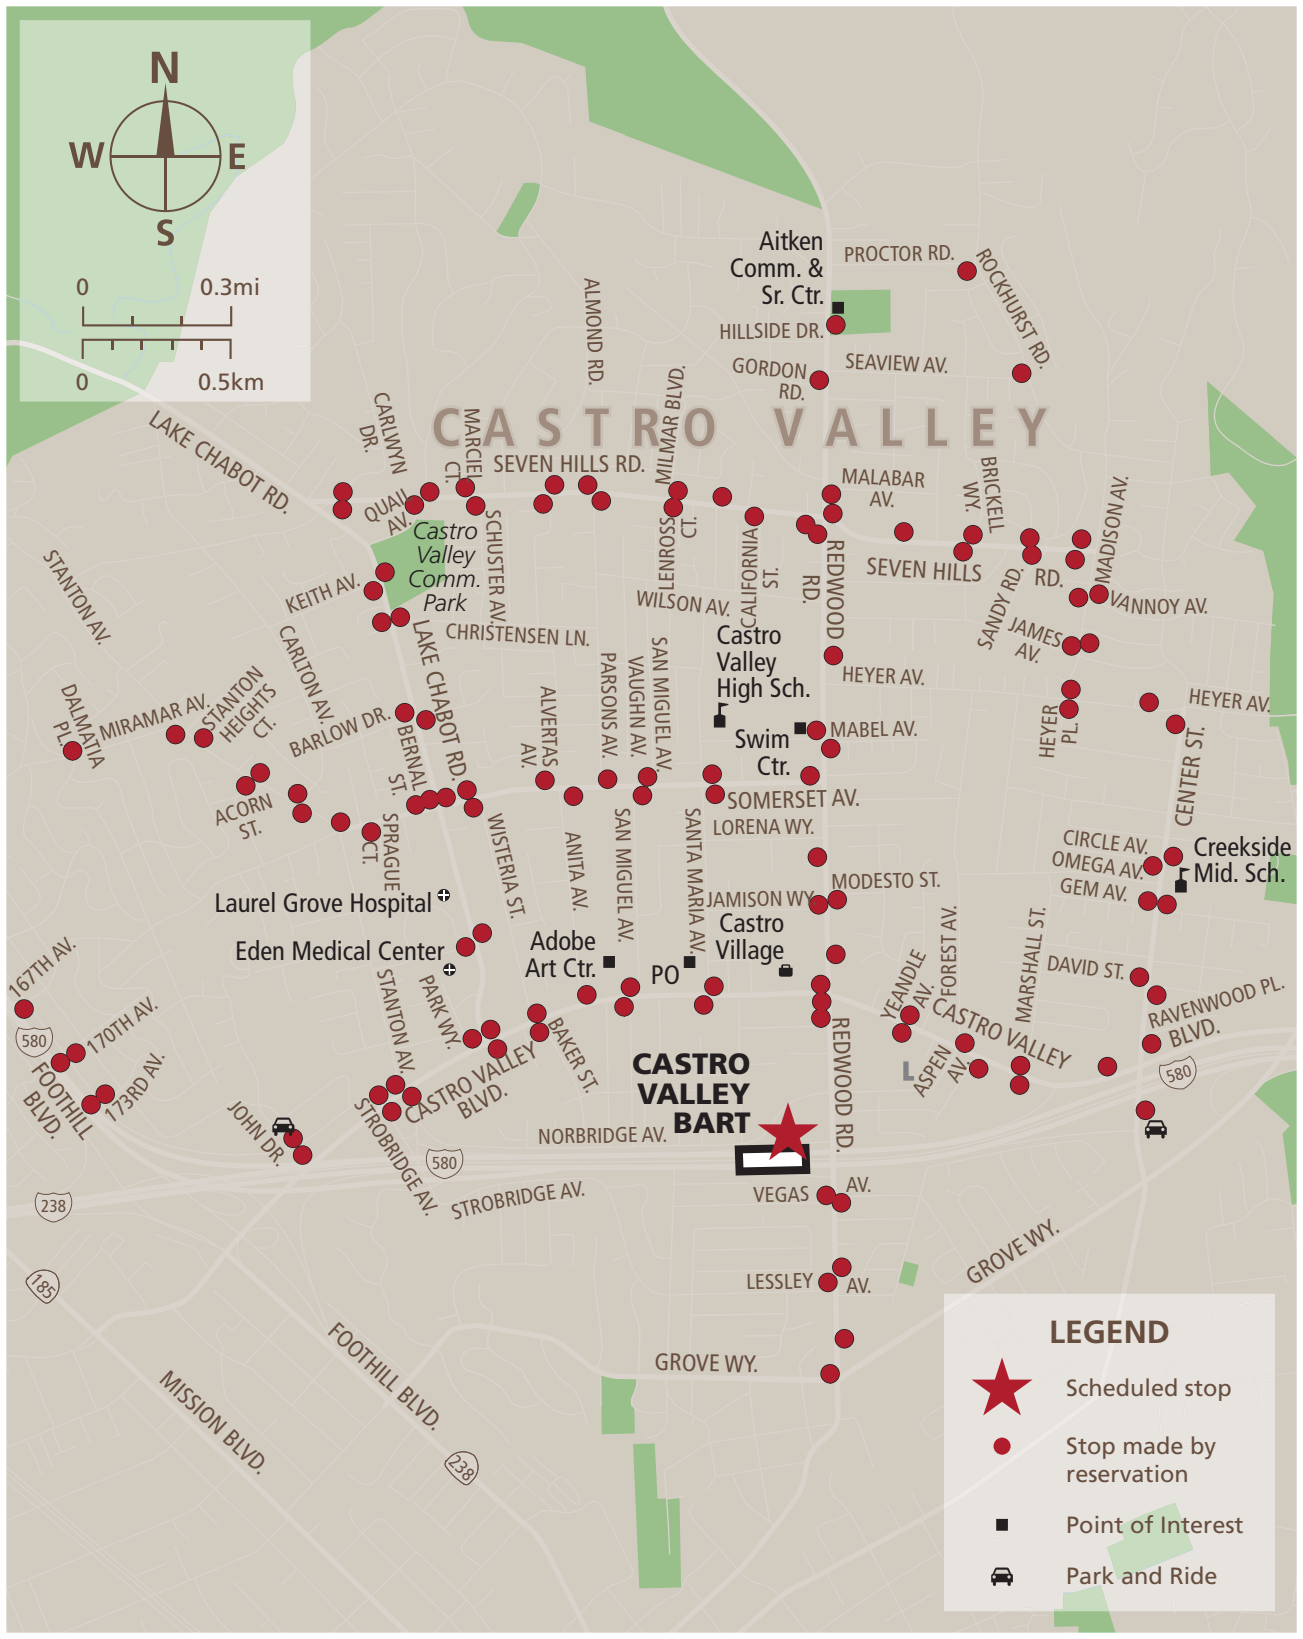

CASTRO VALLEY

LEGEND

-  Scheduled stop
-  Stop made by reservation
-  Point of Interest
-  Park and Ride