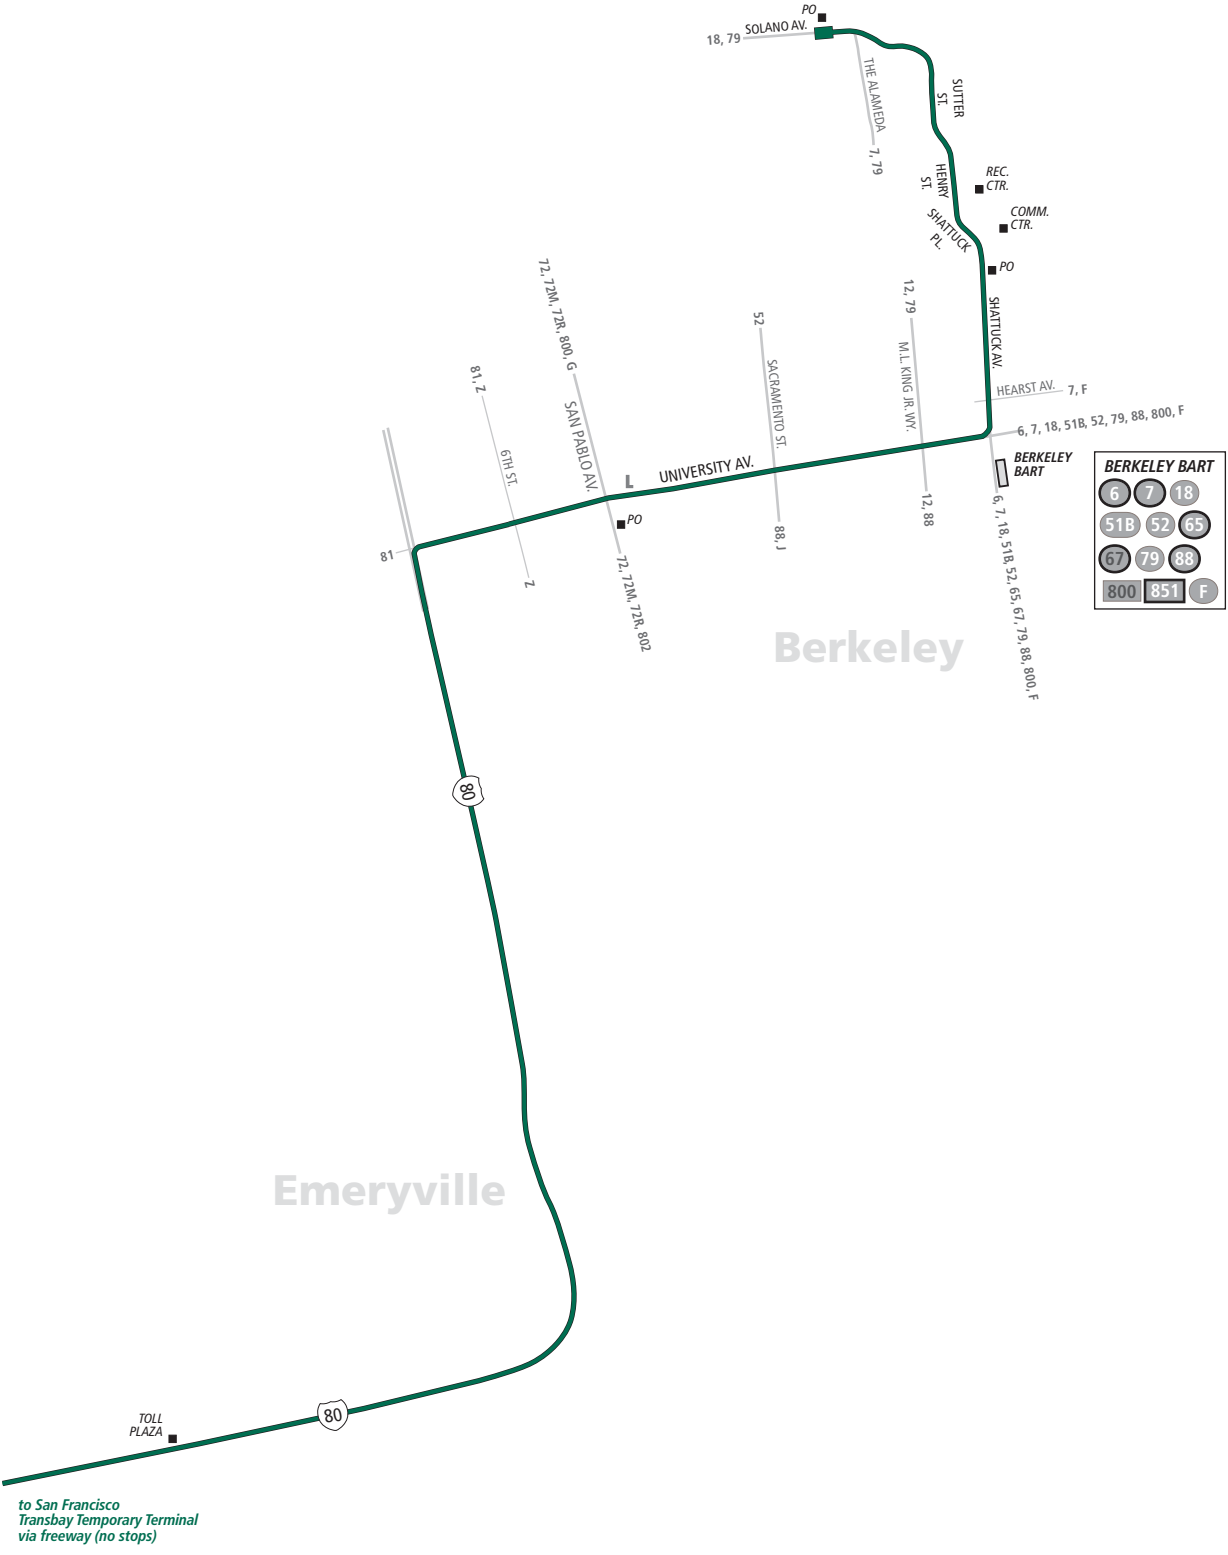

FS Monday through Friday except holidays To San Francisco

Solano Ave. & Colusa Ave.	Solano Ave. & The Alameda	University Ave. & Shattuck Ave.	6th St. & University Ave.	San Francisco (Transbay Temporary Terminal)
6:12a	6:14a	6:22a	6:29a	6:47a
7:06a	7:08a	7:16a	7:23a	7:41a
7:26a	7:28a	7:36a	7:44a	8:04a
7:46a	7:48a	7:56a	8:04a	8:24a
8:06a	8:08a	8:16a	8:25a	8:45a
8:26a	8:28a	8:36a	8:45a	9:05a

FS Monday through Friday except holidays To Solano Ave. & Colusa Ave.

San Francisco (Transbay Temporary Terminal)	6th St. & University Ave.	University Ave. & Shattuck Ave.	Solano Ave. & The Alameda	Solano Ave. & Colusa Ave.
5:00p	5:32p	5:44p	5:53p	5:54p
5:30p	6:02p	6:14p	6:22p	6:23p
6:00p	6:32p	6:43p	6:51p	6:52p
6:30p	7:02p	7:12p	7:19p	7:20p
7:00p	7:32p	7:42p	7:49p	7:50p

FS

AC TRANSIT SCHEDULE

EFFECTIVE:

August 20, 2017

Berkeley

Thousand Oaks
Shattuck Ave.
University Ave.

San Francisco

Transbay Temporary Terminal

Transbay Bus

Monday through Friday except
holidays

No Local Passengers Allowed

Line FS

to San Francisco
Transbay Temporary Terminal
via freeway (no stops)