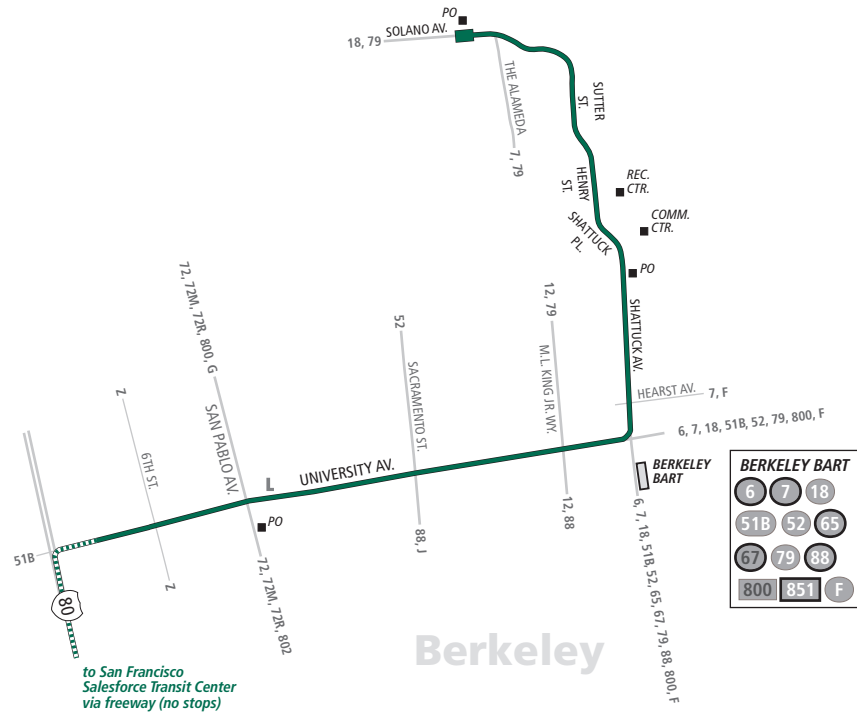

FS Monday through Friday except holidays To San Francisco

Solano Ave. & Colusa Ave.	Solano Ave. & The Alameda	University Ave. & Shattuck Ave.	6th St. & University Ave.	Salesforce Transit Center
6:10a	6:11a	6:19a	6:27a	6:50a
6:58a	6:59a	7:09a	7:17a	7:40a
7:16a	7:17a	7:27a	7:37a	8:00a
7:32a	7:33a	7:43a	7:53a	8:15a
7:52a	7:53a	8:03a	8:13a	8:35a
8:06a	8:07a	8:18a	8:28a	8:50a
8:21a	8:22a	8:33a	8:43a	9:05a
8:36a	8:37a	8:48a	8:58a	9:20a
8:51a	8:52a	9:03a	9:13a	9:35a

FS Monday through Friday except holidays To Solano Ave. & Colusa Ave.

Salesforce Transit Center	6th St. & University Ave.	University Ave. & Shattuck Ave.	Solano Ave. & The Alameda	Solano Ave. & Colusa Ave.
5:00p	5:32p	5:45p	5:54p	5:55p
5:30p	6:02p	6:15p	6:24p	6:25p
6:00p	6:32p	6:44p	6:53p	6:54p
6:30p	7:02p	7:14p	7:23p	7:24p
7:00p	7:32p	7:43p	7:51p	7:52p

FS

AC TRANSIT SCHEDULE

EFFECTIVE:

December 23, 2018

Berkeley

Thousand Oaks
Shattuck Ave.
University Ave.

San Francisco

Salesforce Transit Center

Transbay Bus

Monday through Friday except
holidays

No Local Passengers Allowed

Line FS

Line FS
Line FS Service with No Stops