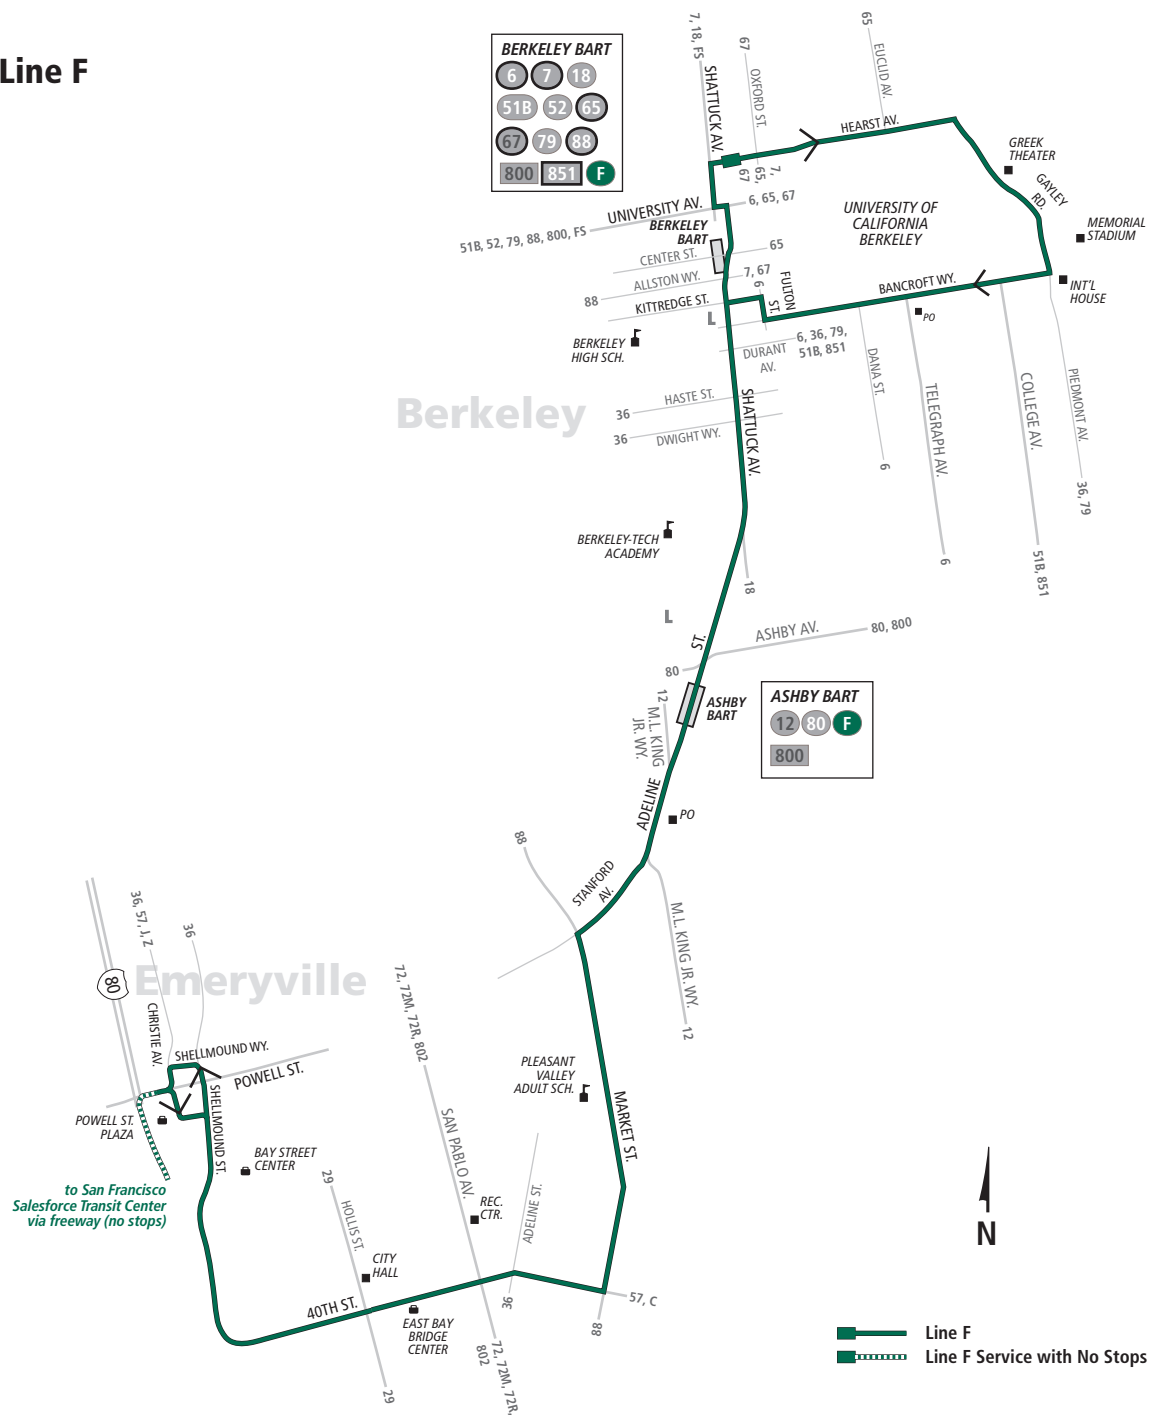

Line F

BERKELEY BART

6	7	18
51B	52	65
67	79	88
800	851	F

ASHBY BART

12	80	F
800		

F

AC TRANSIT SCHEDULE

EFFECTIVE:
August 12, 2018

Berkeley

Hearst Ave.
Bancroft Way
Shattuck Ave.
Adeline St.

Oakland

Market St.

Emeryville

Shellmound St.
40th St.

San Francisco

Salesforce Transit Center

F Monday through Friday except holidays To Downtown Berkeley

Salesforce Transit Center	40th St. & San Pablo Ave.	Ashby BART	University Ave. & Shattuck Ave.	Hearst Ave. & Shattuck Ave.
6:10a	6:30a	6:39a	6:47a	6:48a
6:40a	7:00a	7:09a	7:17a	7:18a
7:10a	7:30a	7:41a	7:49a	7:50a
7:40a	8:00a	8:11a	8:22a	8:23a
8:10a	8:30a	8:41a	8:52a	8:53a
8:40a	9:00a	9:11a	9:22a	9:23a
9:10a	9:30a	9:41a	9:52a	9:53a
9:40a	10:00a	10:11a	10:22a	10:23a
10:10a	10:30a	10:41a	10:52a	10:53a
10:40a	11:00a	11:11a	11:22a	11:23a
11:10a	11:33a	11:44a	11:55a	11:56a
11:40a	12:03p	12:14p	12:25p	12:26p
12:10p	12:33p	12:44p	12:55p	12:56p
12:40p	1:07p	1:18p	1:29p	1:30p
1:10p	1:37p	1:48p	1:59p	2:00p
1:40p	2:07p	2:18p	2:29p	2:30p
2:10p	2:37p	2:48p	2:59p	3:00p
2:40p	3:07p	3:18p	3:29p	3:30p
3:10p	3:44p	3:55p	4:06p	4:07p
3:40p	4:14p	4:25p	4:36p	4:37p
4:10p	4:44p	4:55p	5:06p	5:07p
4:40p	5:14p	5:25p	5:36p	5:37p
5:10p	5:44p	5:55p	6:06p	6:07p
5:40p	6:14p	6:25p	6:36p	6:37p
6:10p	6:44p	6:55p	7:06p	7:07p
6:40p	7:14p	7:25p	7:36p	7:37p
7:10p	7:37p	7:48p	7:59p	8:00p
7:40p	8:07p	8:18p	8:29p	8:30p
8:10p	8:37p	8:48p	8:59p	9:00p
8:40p	9:00p	9:09p	9:20p	9:21p
9:10p	9:30p	9:39p	9:50p	9:51p
9:40p	10:00p	10:09p	10:20p	10:21p
10:10p	10:30p	10:39p	10:50p	10:51p
10:40p	11:00p	11:09p	11:17p	11:18p
11:10p	11:30p	11:39p	11:47p	11:48p
11:40p	12:00a	12:09a	12:17a	12:18a
12:10a	12:30a	12:39a	12:47a	12:48a
12:40a	1:00a	1:09a	1:17a	1:18a