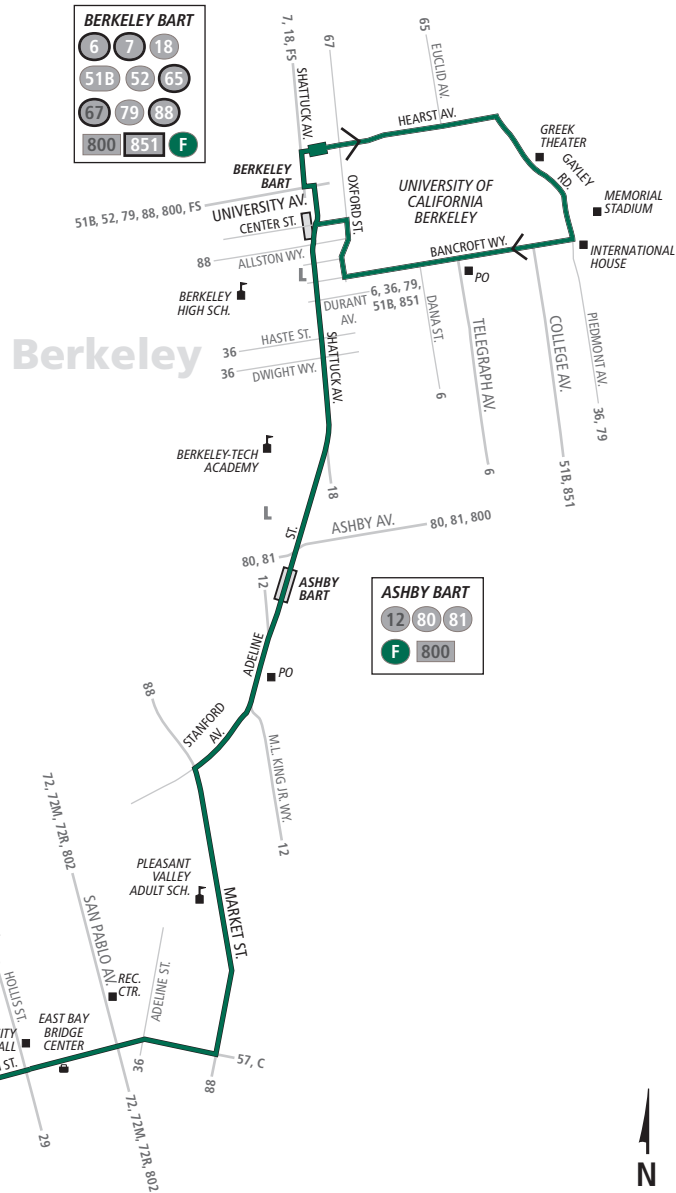

Line F

F

AC TRANSIT SCHEDULE

EFFECTIVE:
August 20, 2017

Berkeley

Hearst Ave.
Bancroft Way
Shattuck Ave.
Adeline St.

Oakland

Market St.

Emeryville

Shellmound St.
40th St.

San Francisco

Transbay Temporary Terminal

Emeryville

to San Francisco
Transbay Temporary Terminal
via freeway (no stops)

Transbay Bus

Every day
Local Passengers Permitted for
Local Fare

F Monday through Friday except holidays To Downtown Berkeley

San Francisco (Transbay Temporary Terminal)	40th St. & San Pablo Ave.	Ashby BART	University Ave. & Shattuck Ave.	Hearst Ave. & Shattuck Ave.
6:10a	6:30a	6:39a	6:47a	6:48a
6:40a	7:00a	7:09a	7:17a	7:18a
7:10a	7:30a	7:41a	7:49a	7:50a
7:40a	8:00a	8:11a	8:22a	8:23a
8:10a	8:30a	8:41a	8:52a	8:53a
8:40a	9:00a	9:11a	9:22a	9:23a
9:10a	9:30a	9:41a	9:52a	9:53a
9:40a	10:00a	10:11a	10:22a	10:23a
10:10a	10:30a	10:41a	10:52a	10:53a
10:40a	11:00a	11:11a	11:22a	11:23a
11:10a	11:33a	11:44a	11:55a	11:56a
11:40a	12:03p	12:14p	12:25p	12:26p
12:10p	12:33p	12:44p	12:55p	12:56p
12:40p	1:07p	1:18p	1:29p	1:30p
1:10p	1:37p	1:48p	1:59p	2:00p
1:40p	2:07p	2:18p	2:29p	2:30p
2:10p	2:37p	2:48p	2:59p	3:00p
2:40p	3:07p	3:18p	3:29p	3:30p
3:10p	3:44p	3:55p	4:06p	4:07p
3:40p	4:14p	4:25p	4:36p	4:37p
4:10p	4:44p	4:55p	5:06p	5:07p
4:40p	5:14p	5:25p	5:36p	5:37p
5:10p	5:44p	5:55p	6:06p	6:07p
5:40p	6:14p	6:25p	6:36p	6:37p
6:10p	6:44p	6:55p	7:06p	7:07p
6:40p	7:14p	7:25p	7:36p	7:37p
7:10p	7:37p	7:48p	7:59p	8:00p
7:40p	8:07p	8:18p	8:29p	8:30p
8:10p	8:37p	8:48p	8:59p	9:00p
8:40p	9:00p	9:09p	9:20p	9:21p
9:10p	9:30p	9:39p	9:50p	9:51p
9:40p	10:00p	10:09p	10:20p	10:21p
10:10p	10:30p	10:39p	10:50p	10:51p
10:40p	11:00p	11:09p	11:17p	11:18p
11:10p	11:30p	11:39p	11:47p	11:48p
11:40p	12:00a	12:09a	12:17a	12:18a
12:10a	12:30a	12:39a	12:47a	12:48a
12:40a	1:00a	1:09a	1:17a	1:18a