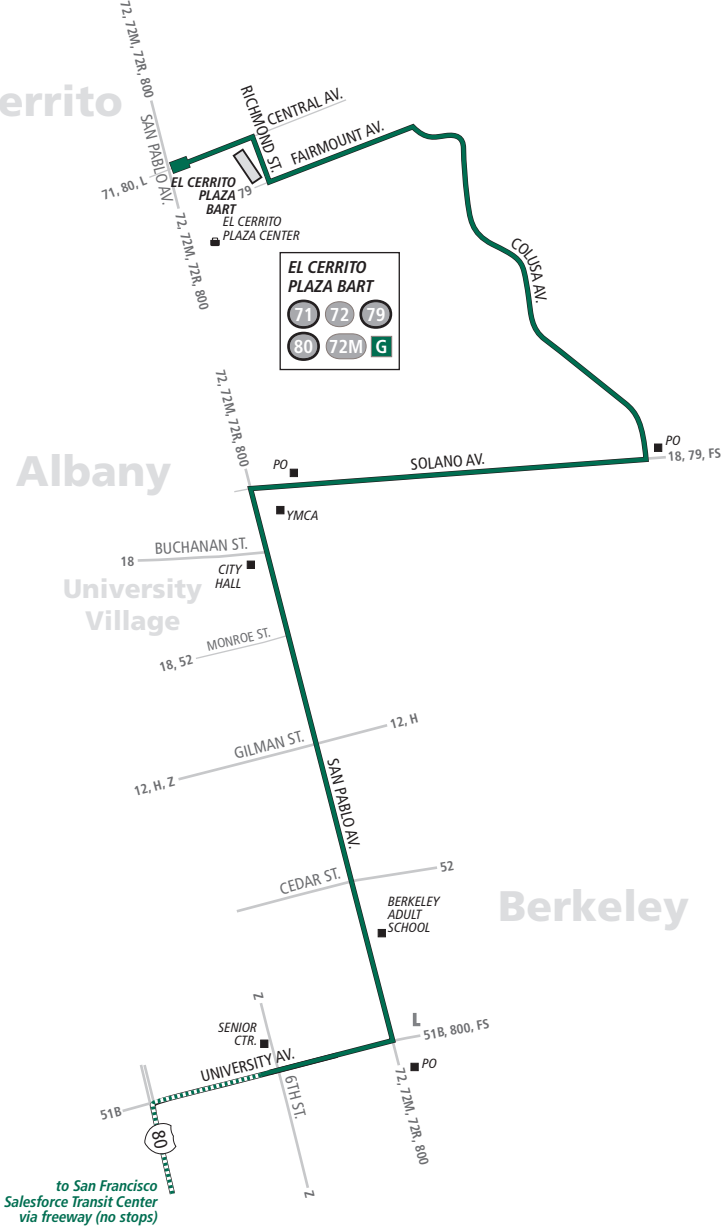

G Monday through Friday except holidays To San Francisco

Central Ave. & San Pablo Ave.	Solano Ave. & Colusa Ave.	Solano Ave. & San Pablo Ave.	University Ave. & San Pablo Ave.	6th St. & University Ave.	Salesforce Transit Center
5:35a	5:43a	5:50a	5:56a	5:58a	6:15a
6:42a	6:51a	6:58a	7:05a	7:07a	7:30a
7:01a	7:11a	7:18a	7:25a	7:27a	7:50a
7:21a	7:31a	7:38a	7:45a	7:47a	8:10a
7:59a	8:10a	8:17a	8:25a	8:27a	8:50a
8:30a	8:42a	8:50a	8:58a	9:00a	9:23a
8:52a	9:04a	9:12a	9:20a	9:22a	9:45a

G

AC TRANSIT SCHEDULE

EFFECTIVE:

December 23, 2018

El Cerrito

Central Ave. & San Pablo Ave.
Fairmount Ave.

Kensington

Colusa Ave.

No Local Passengers Allowed

Line G

El Cerrito

Albany

University Village

Berkeley

EL CERRITO PLAZA BART

71	72	79
80	72M	G

to San Francisco
Salesforce Transit Center
via freeway (no stops)

- Line G
- Line G Service with No Stops