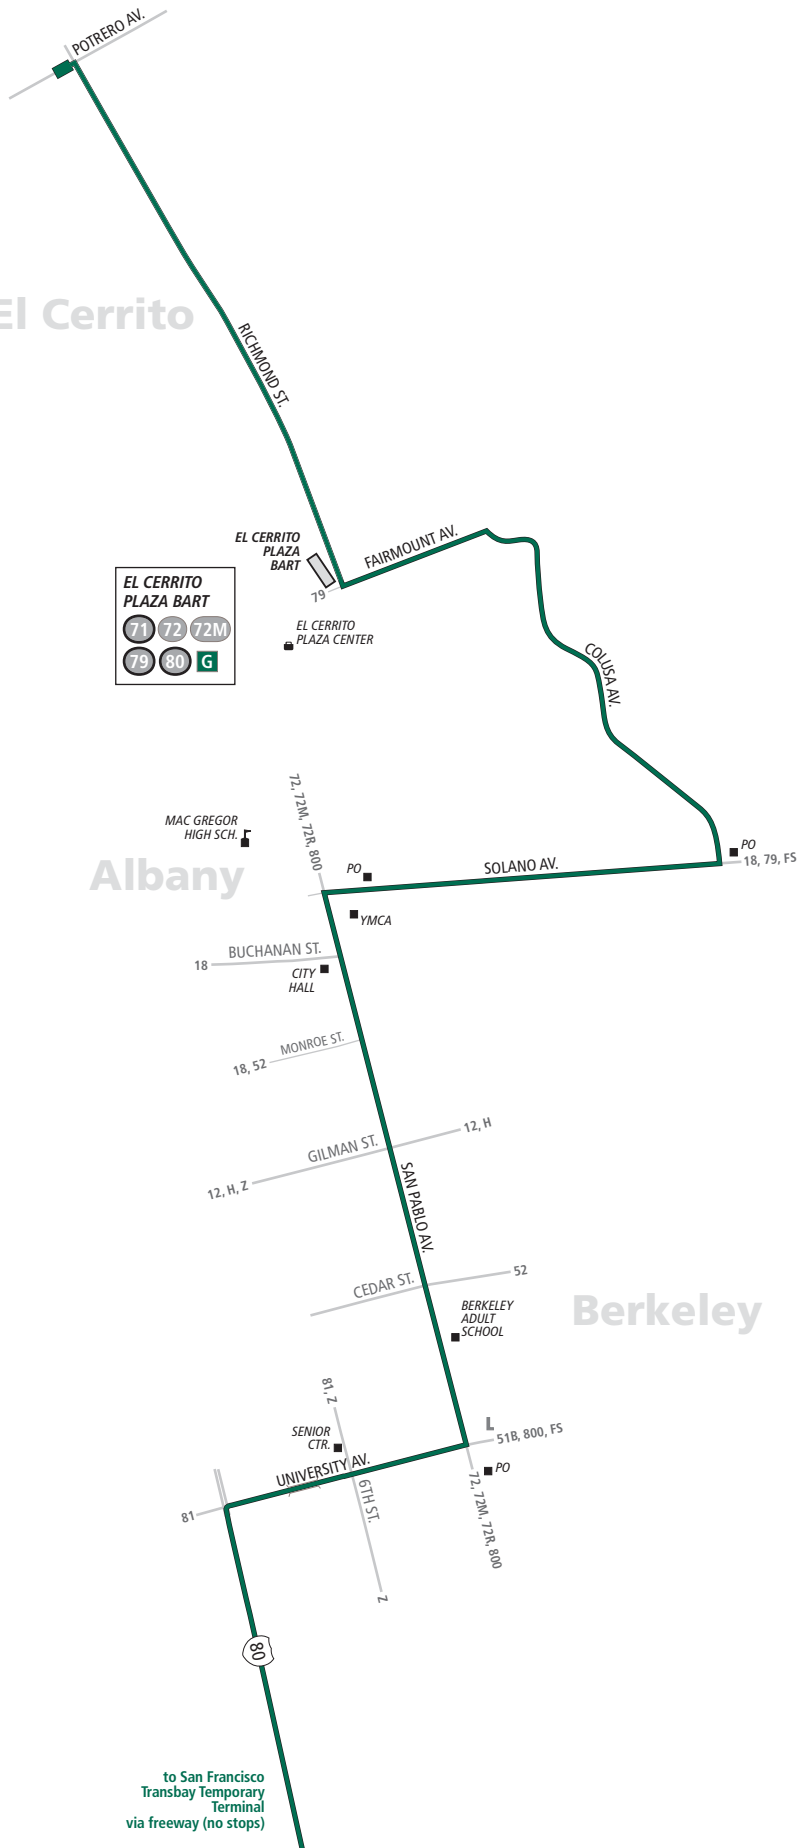

G Monday through Friday except holidays To San Francisco

Potrero Ave. & Richmond St.	Fairmount Ave. & Richmond St.	Solano Ave. & Colusa Ave.	Solano Ave. & San Pablo Ave.	University Ave. & San Pablo Ave.	6th St. & University Ave.	San Francisco (Transbay Temporary Terminal)
5:31a	5:37a	5:43a	5:50a	5:56a	5:58a	6:15a
6:37a	6:44a	6:51a	6:58a	7:05a	7:07a	7:30a
6:57a	7:04a	7:11a	7:18a	7:25a	7:27a	7:50a
7:17a	7:24a	7:31a	7:38a	7:45a	7:47a	8:10a
7:54a	8:01a	8:10a	8:17a	8:25a	8:27a	8:50a
8:30a	8:37a	8:46a	8:54a	9:02a	9:04a	9:27a
8:53a	9:00a	9:09a	9:17a	9:25a	9:27a	9:50a

G Monday through Friday except holidays To El Cerrito

San Francisco (Transbay Temporary Terminal)	6th St. & University Ave.	University Ave. & San Pablo Ave.	Solano Ave. & San Pablo Ave.	Solano Ave. & Colusa Ave.	Fairmount Ave. & Richmond St.	Potrero Ave. & Richmond St.
4:40p	5:10p	5:13p	5:24p	5:30p	5:36p	5:41p
5:10p	5:50p	5:53p	6:04p	6:10p	6:19p	6:24p
5:40p	6:20p	6:23p	6:34p	6:40p	6:49p	6:54p
6:17p	6:57p	7:00p	7:11p	7:17p	7:26p	7:31p
7:17p	7:47p	7:50p	7:57p	8:03p	8:12p	8:17p

G

AC TRANSIT SCHEDULE

EFFECTIVE:
December 17, 2017

El Cerrito

Richmond St.

Kensington

Colusa Ave.

Albany

Line G

El Cerrito

Albany

Berkeley

EL CERRITO PLAZA BART

71	72	72M
79	80	G

to San Francisco
Transbay Temporary
Terminal
via freeway (no stops)