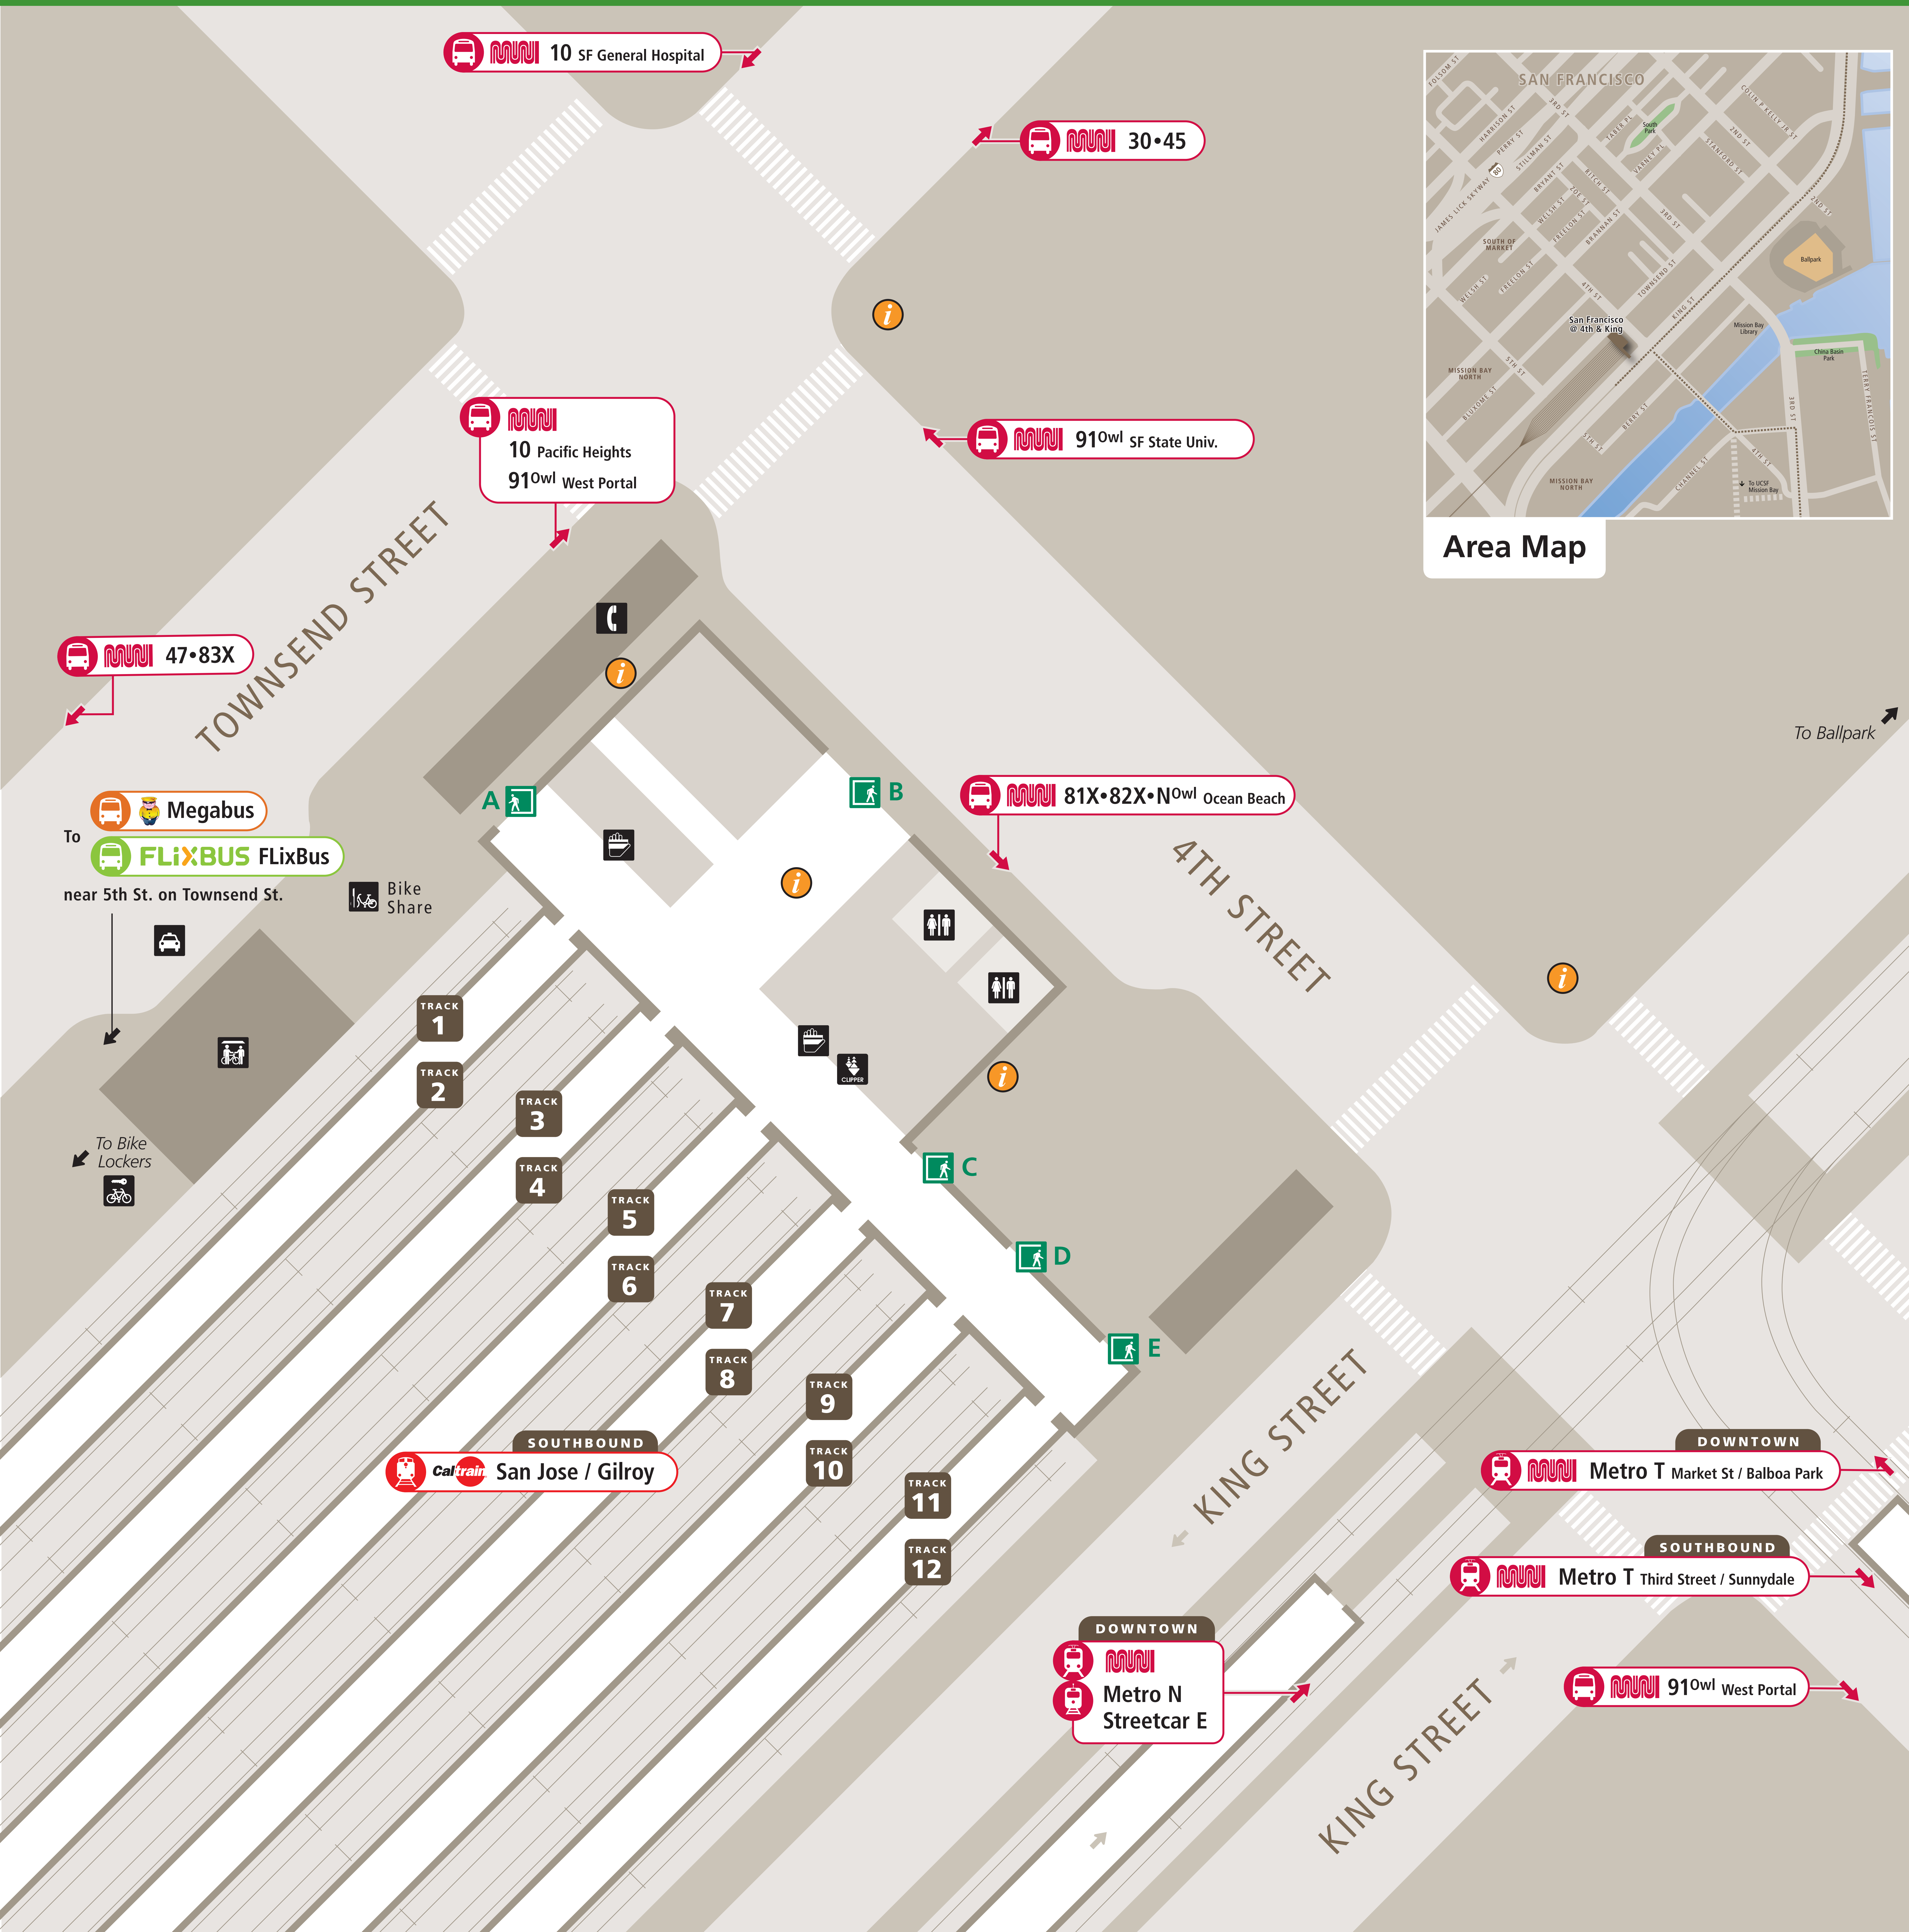

Free Bay Area Transit Information
Dial 5-1-1 or visit 511.org