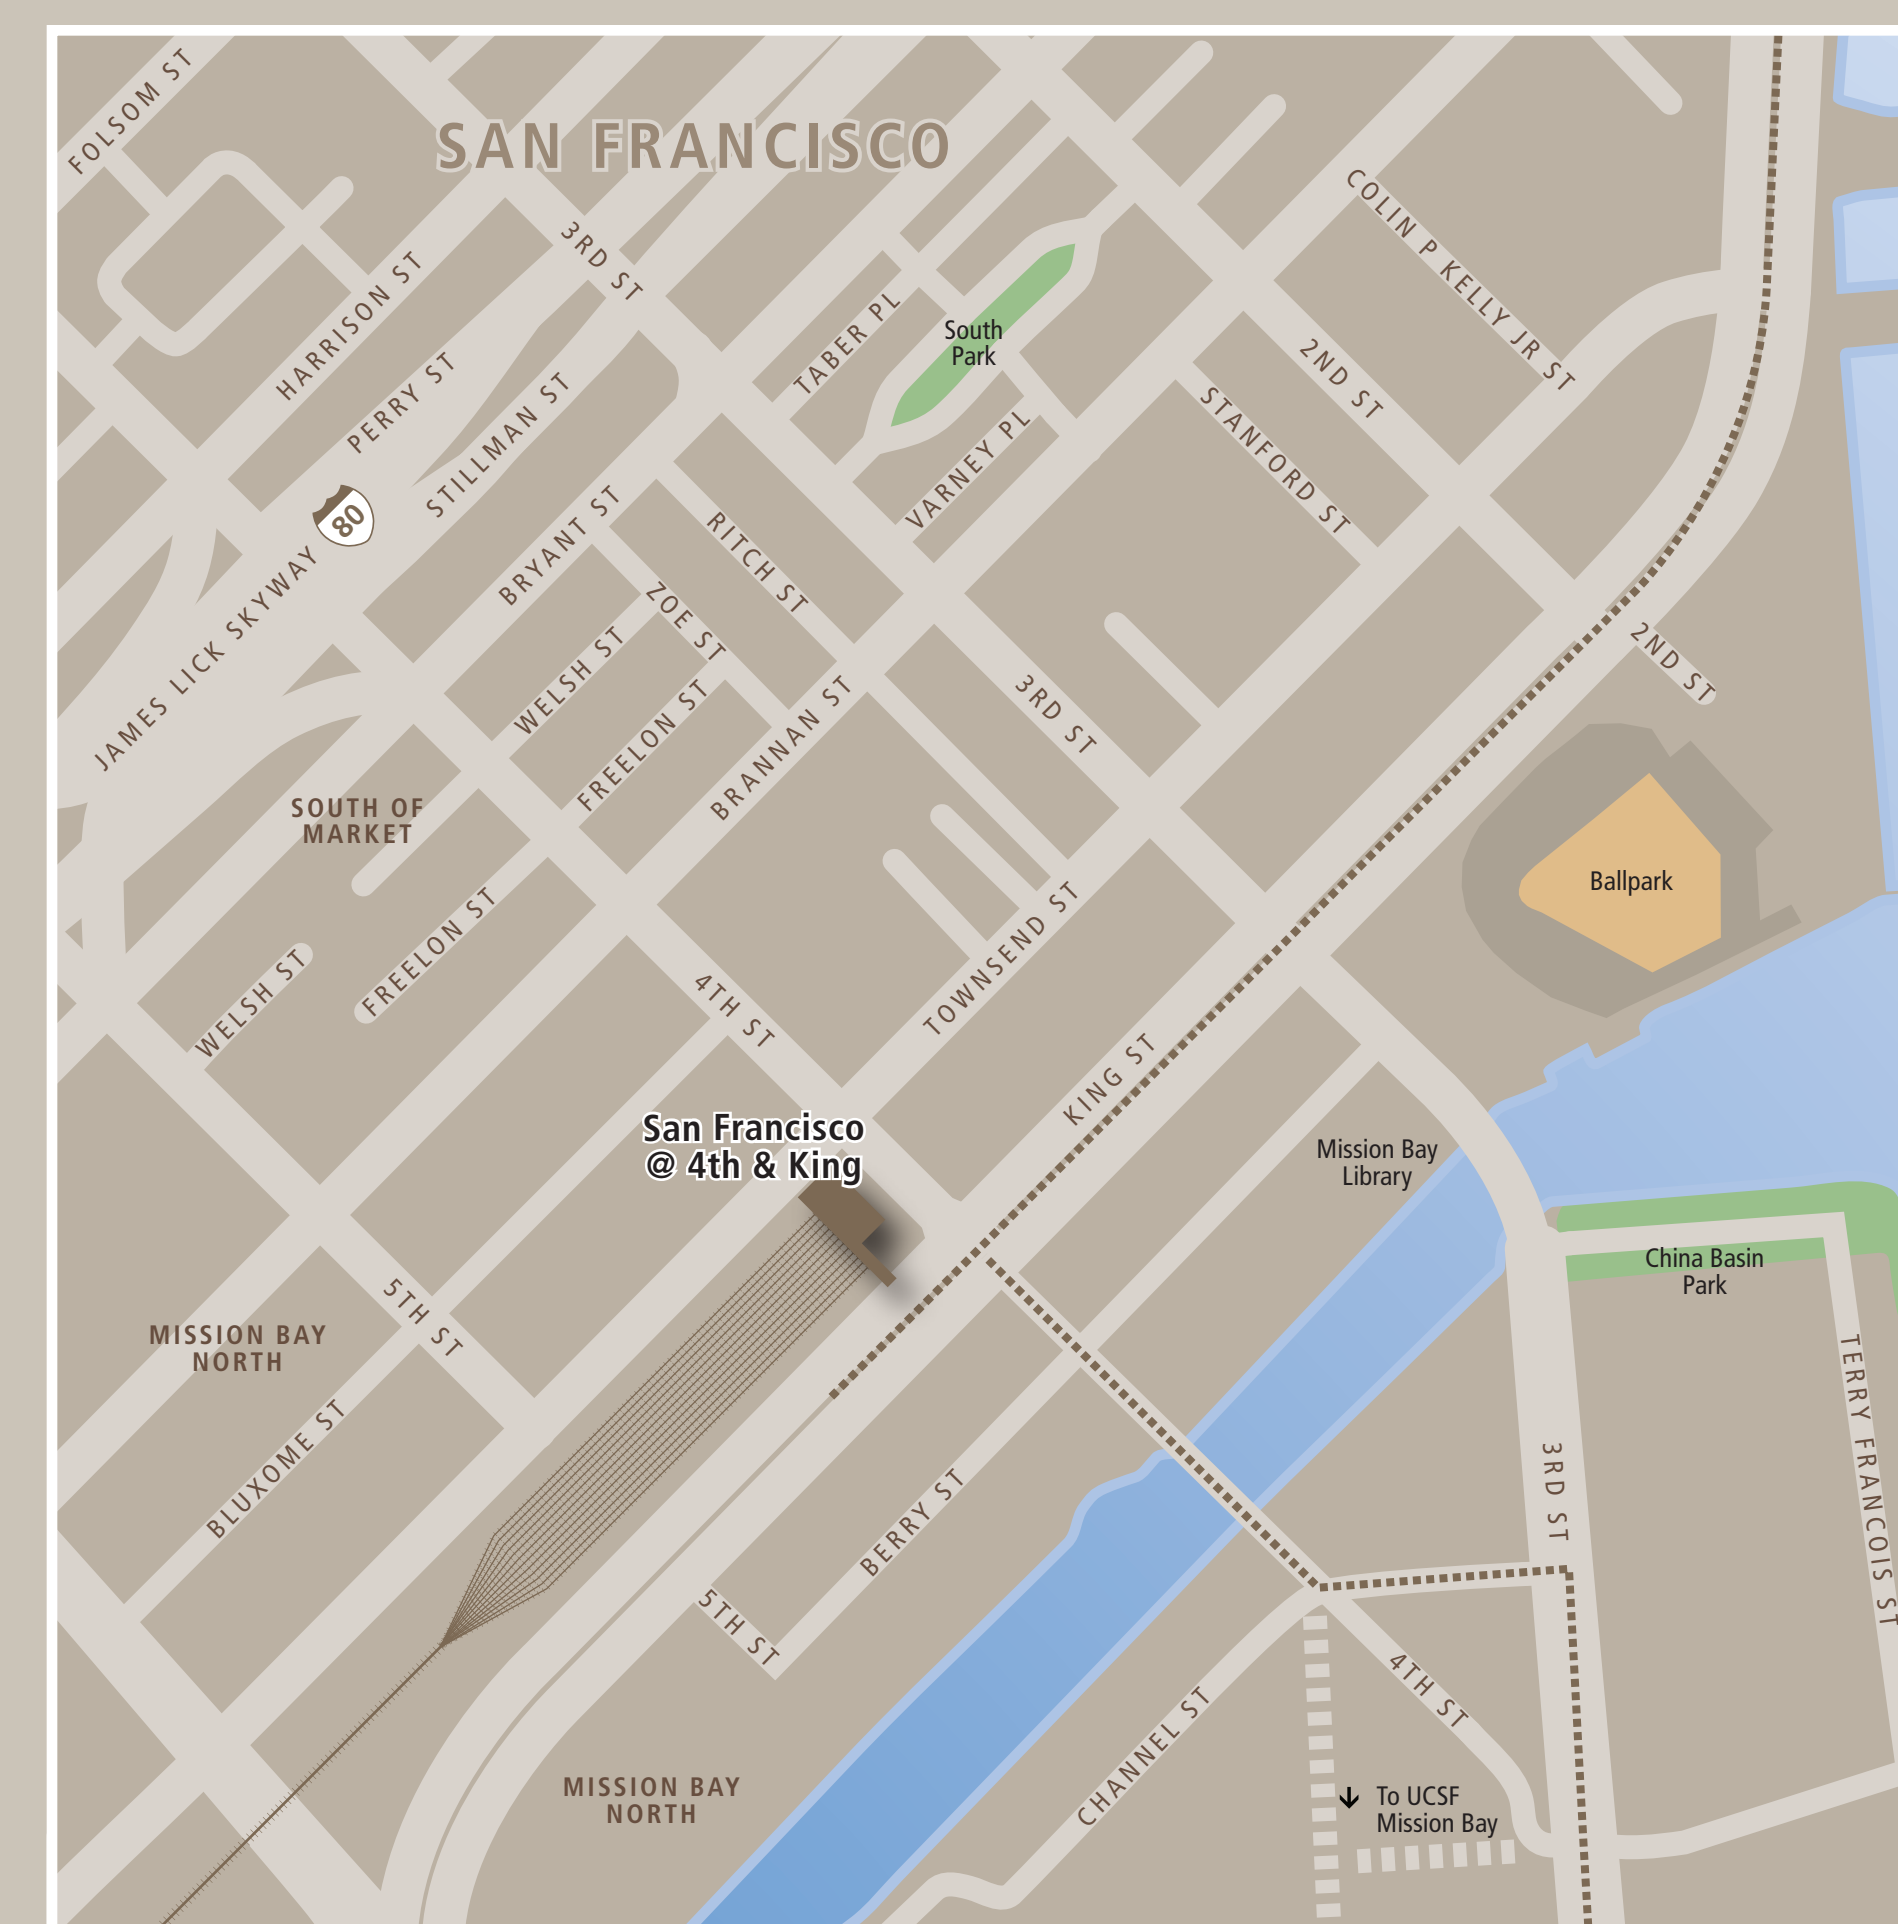

Station Map

Mapa de la estación

車站地圖

Transit Information

San Francisco @ 4th & King

San Francisco

Map Key

- You Are Here
- Transit Information
- Transit Stop
- Exit
- **A** To Townsend
- **B** To 4th Street
- **C** To 4th & King
- **D** To 4th & King
- **E** To 4th & King
- Bike Lockers
- Bike Parking Facility
- Bike Share
- Restrooms
- Taxis
- Telephone
- Ticket Vending Machine
- Clipper / Add Cash Value
- Muni (bus)
- Muni (light rail)
- Caltrain
- Megabus
- FLixBus

Area Map