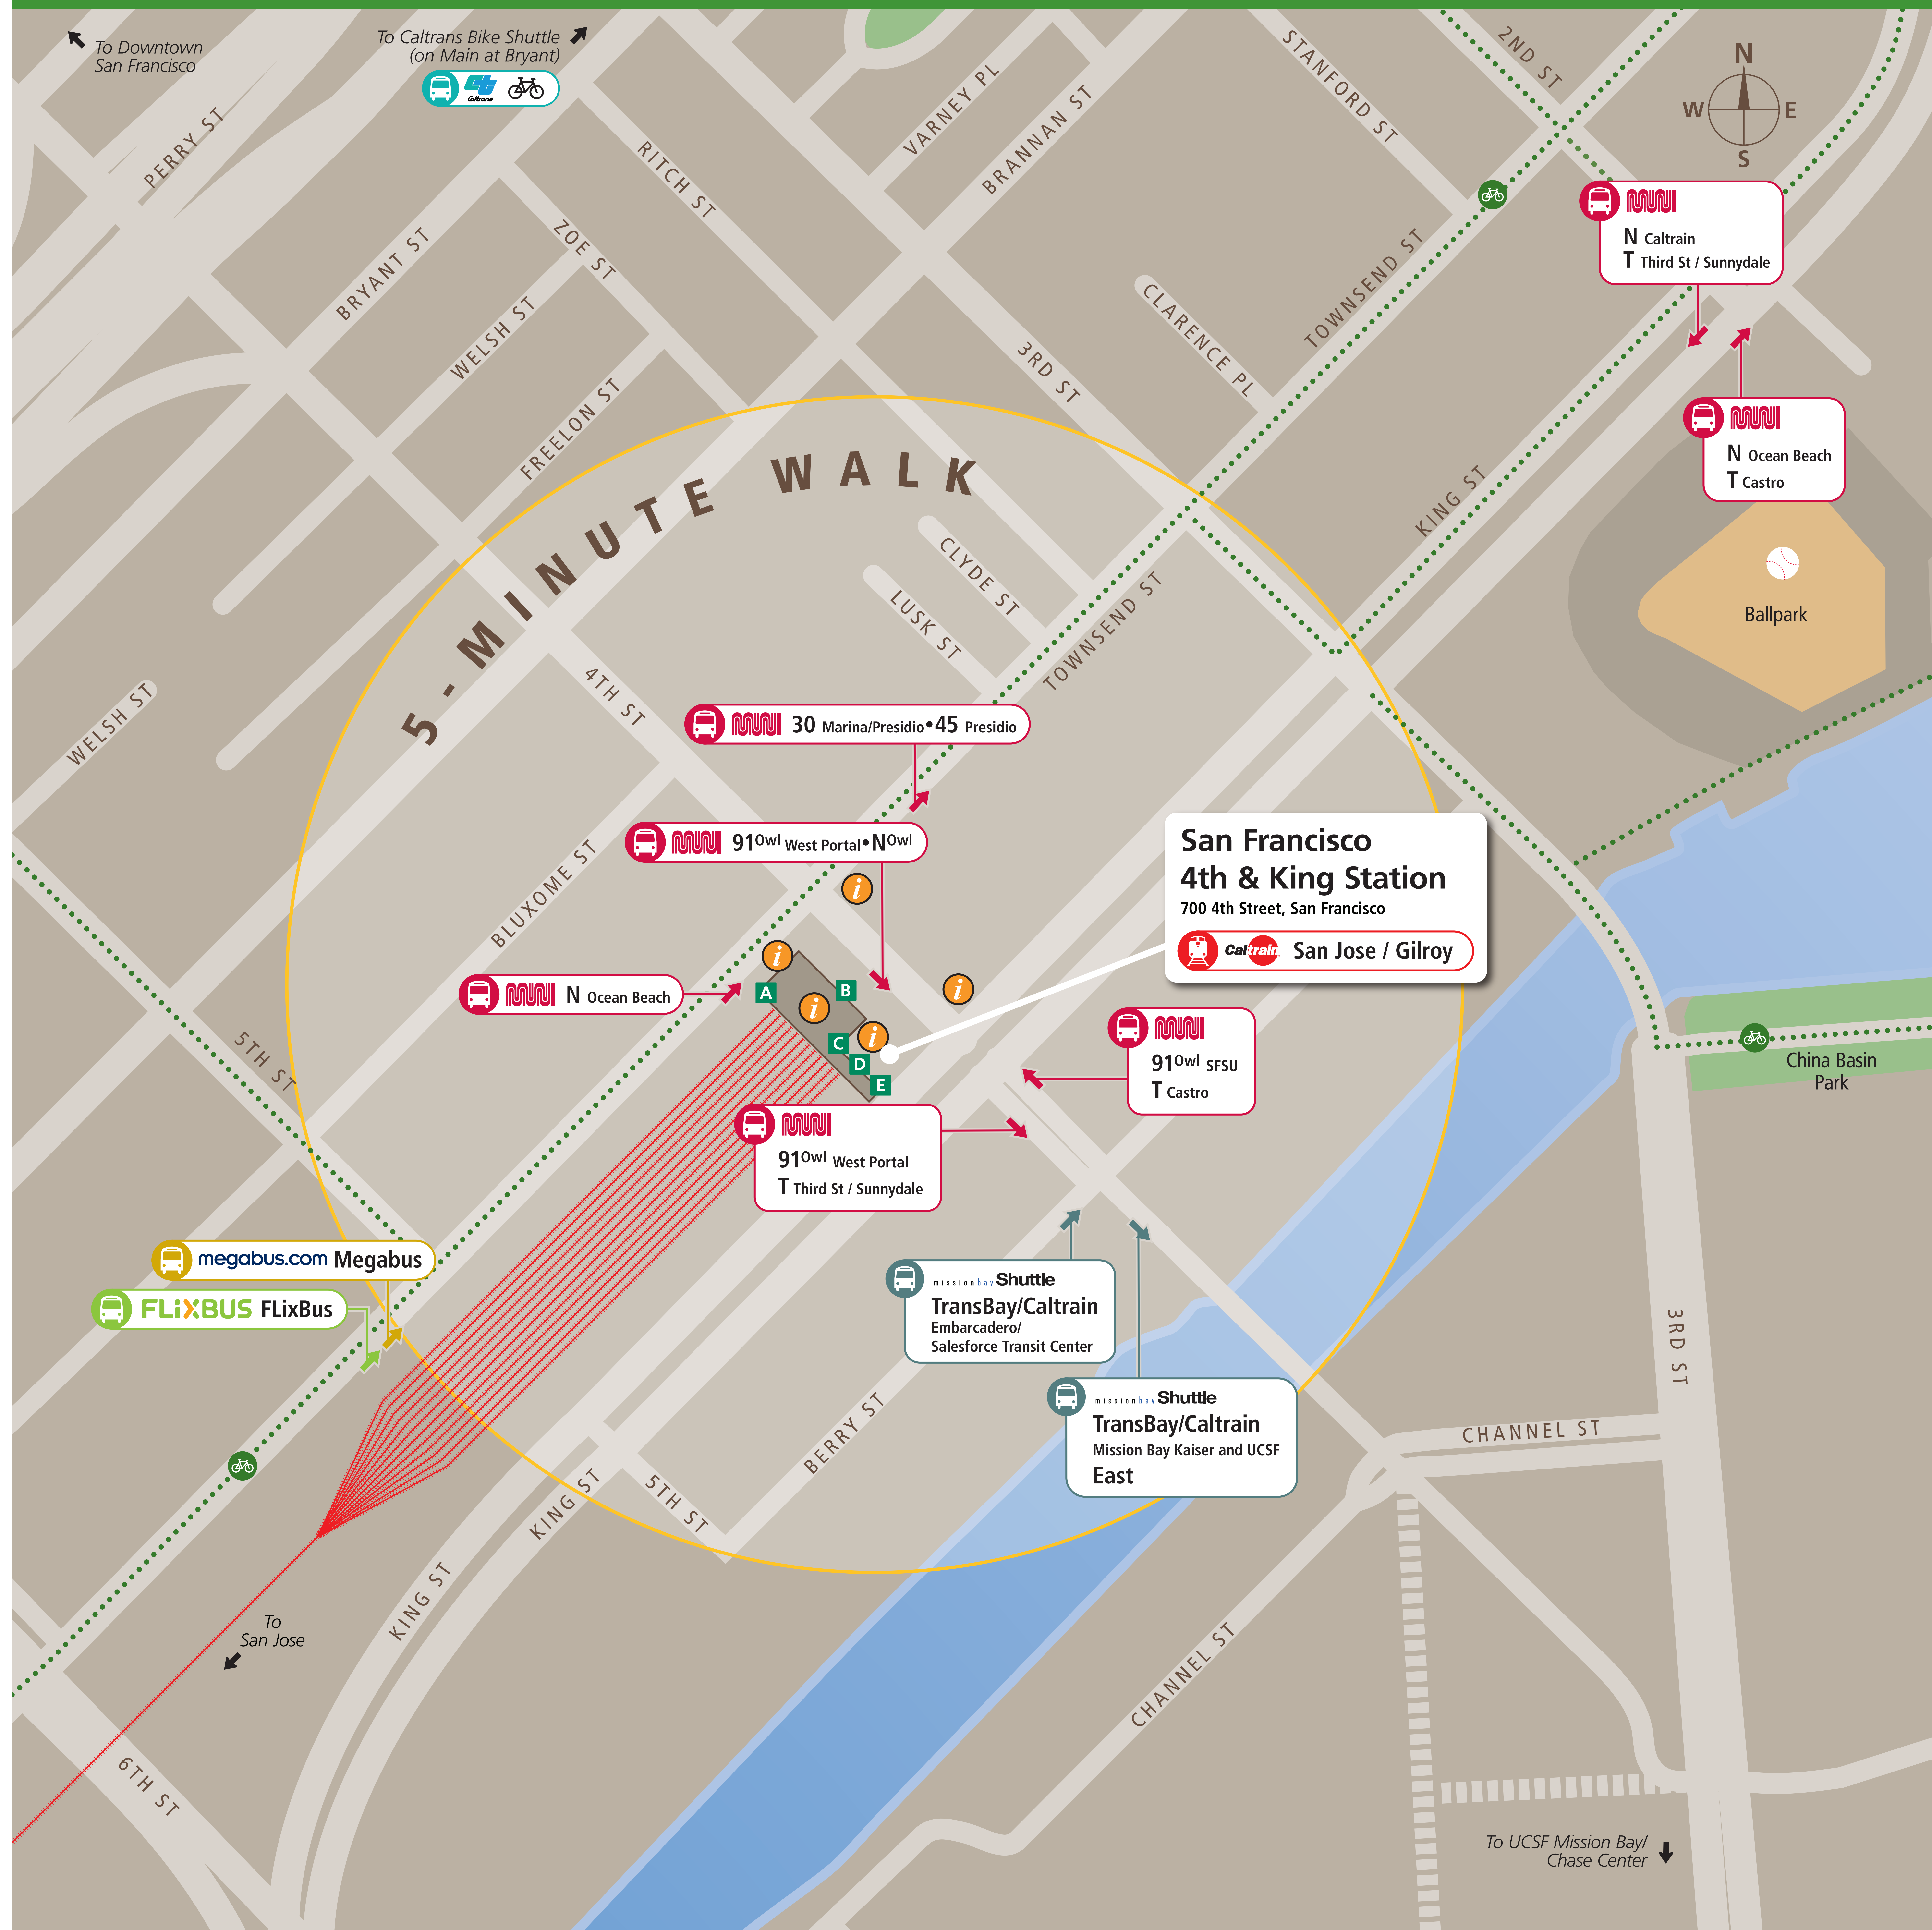

Transit Stops

Paradas del tránsito

公車站地圖

Transit Information

San Francisco
@ 4th & King

San Francisco

Map Key

- You Are Here
- Transit Information
- 5-Minute Walk Radius (1/4 mile)
- Transit Stop
- Intercity and Commuter Rail
- Bus
- Caltrain
- Bicycle Route
- Exit

Transit Lines

San Francisco Muni	
Motor Coach and Trolley Coach (TC)	
30	To Marina
45	To Presidio
91-Owl	To SFSU
91-Owl	To West Portal
N	To Ocean Beach
N-Owl	To Ocean Beach
T	To Castro
T	To Third St / Sunnydale

Caltrans Bike Shuttle	
To MacArthur BART Station, Oakland	

Mission Bay Shuttle	
East	Mission Bay UCSF
TransBay/Caltrain	Embarcadero / Salesforce Transit Center
TransBay/Caltrain	Mission Bay Kaiser and UCSF

San Francisco 4th & King Station
700 4th Street, San Francisco

San Jose / Gilroy

30 Marina/Presidio • 45 Presidio

91Owl West Portal • NOwl

N Ocean Beach

91Owl West Portal
T Third St / Sunnydale

91Owl SFSU
T Castro

Shuttle
TransBay/Caltrain
Embarcadero /
Salesforce Transit Center

Shuttle
TransBay/Caltrain
Mission Bay Kaiser and UCSF
East

megabus.com Megabus

FlixBUS FlixBus

Call 511 | 511.org

Revised September 18, 2020