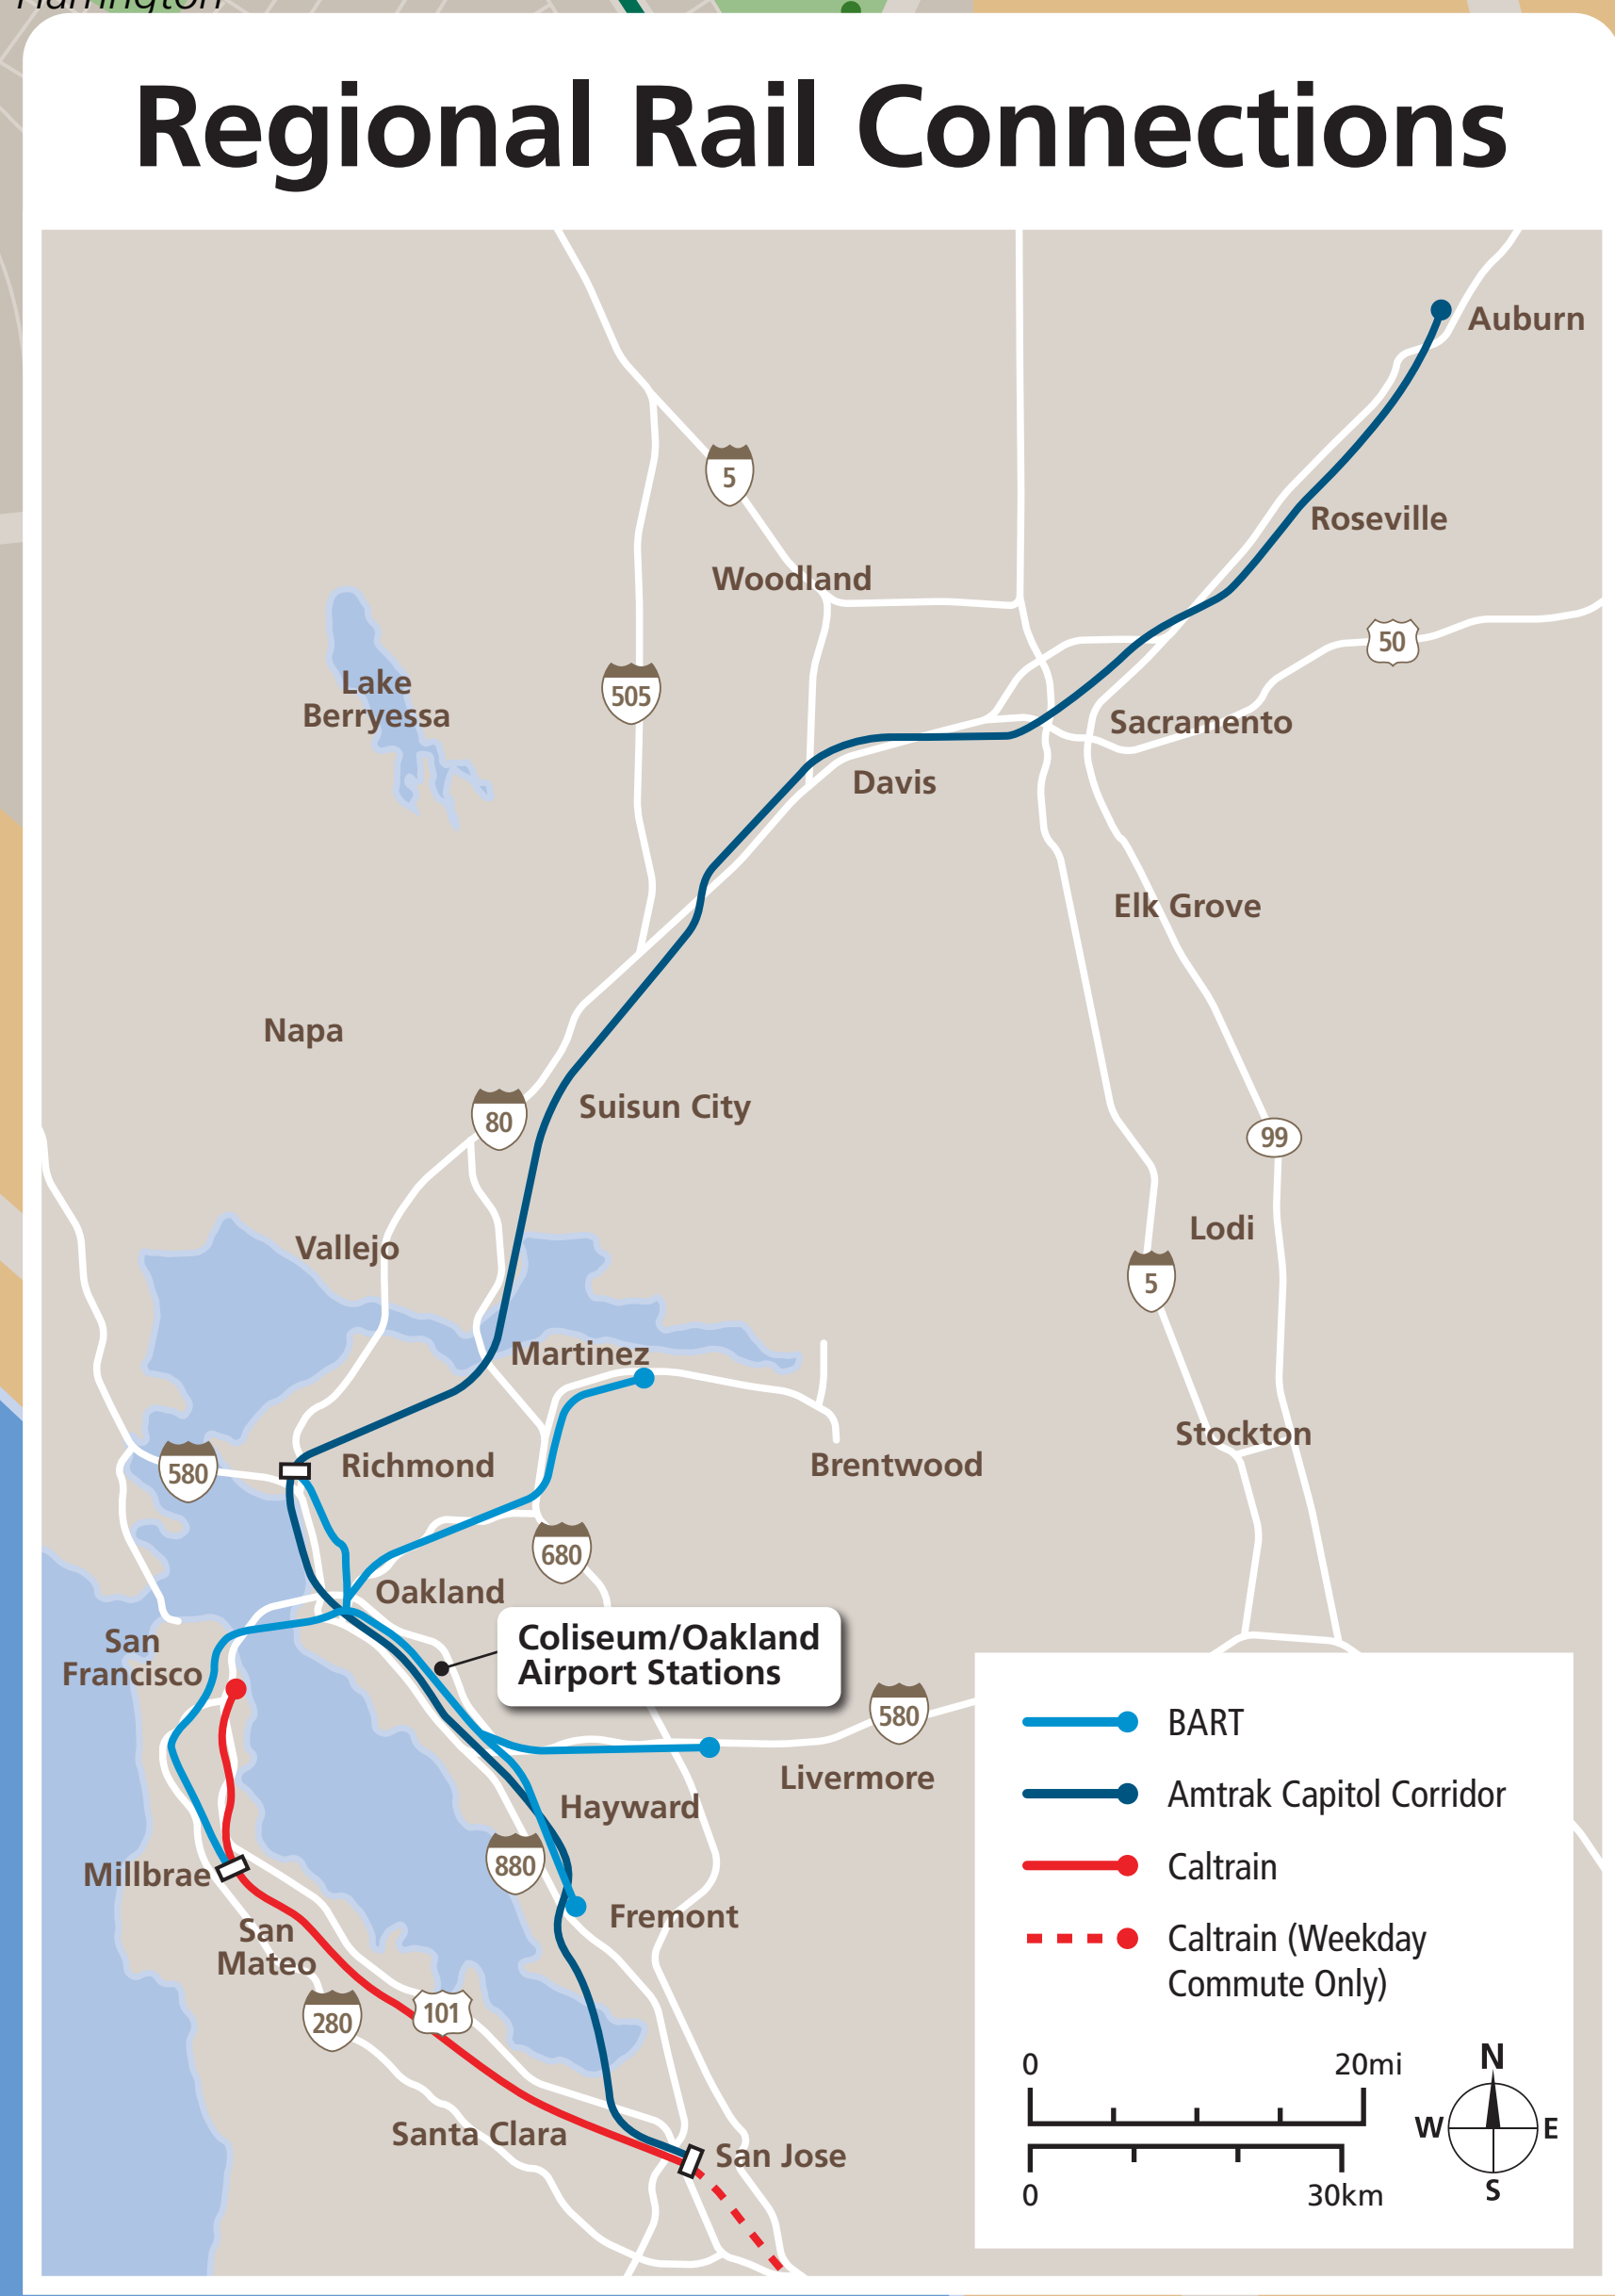

Transit Information

Coliseum Station

Oakland

Map Key

- You Are Here
- 5-Minute Walk 1000ft/305m Radius
- BART
- Amtrak
- AC Transit
- Route Terminus
- Bicycle Trail or Lane

This map does not show all commuter, express, special event, or all-night routes. Service may vary with time of day or day of week. Service changes may have occurred since printing. Please consult transit agency schedule or contact 511 for more information.

Free Bay Area Transit Information
Dial 5-1-1 or visit 511.org