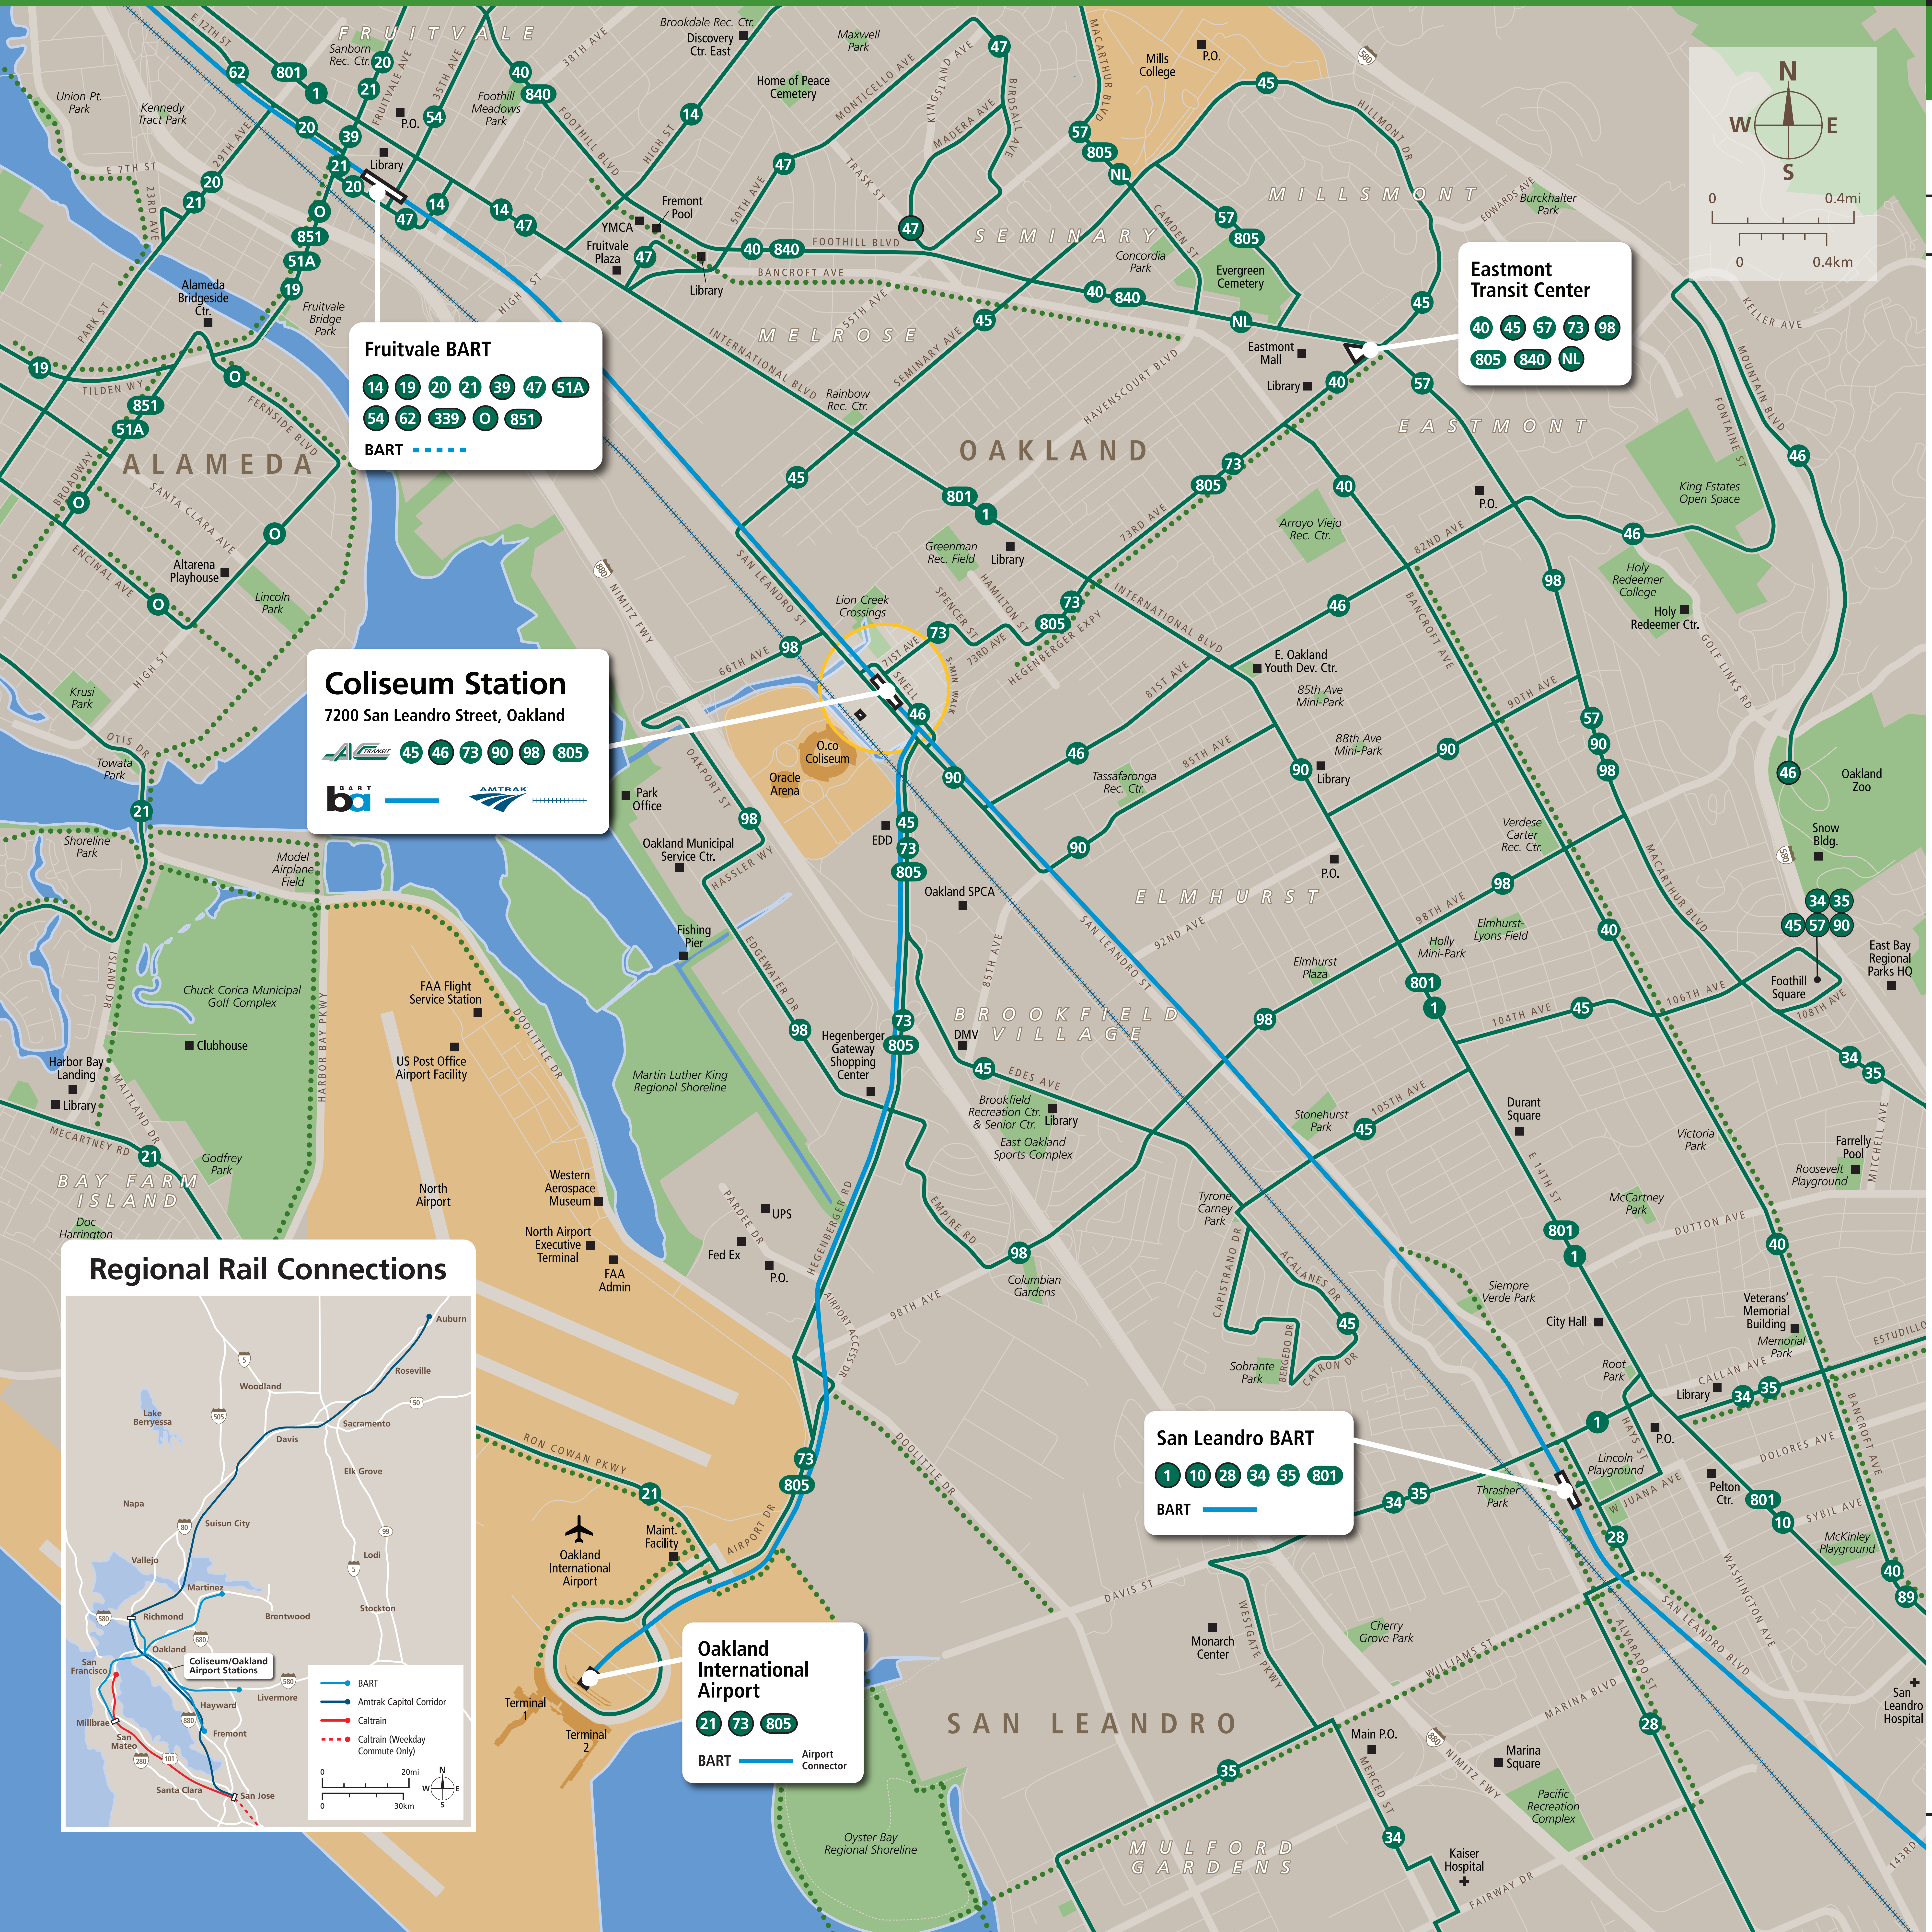

Transit Routes

Rutas del tránsito

公車路線圖

Fruitvale BART

14 19 20 21 39 47 51A
54 62 339 O 851

BART

Coliseum Station
7200 San Leandro Street, Oakland

45 46 73 90 98 805

BART Amtrak

Eastmont Transit Center

40 45 57 73 98
805 840 NL

San Leandro BART

1 10 28 34 35 801

BART

Oakland International Airport

21 73 805

BART Airport Connector