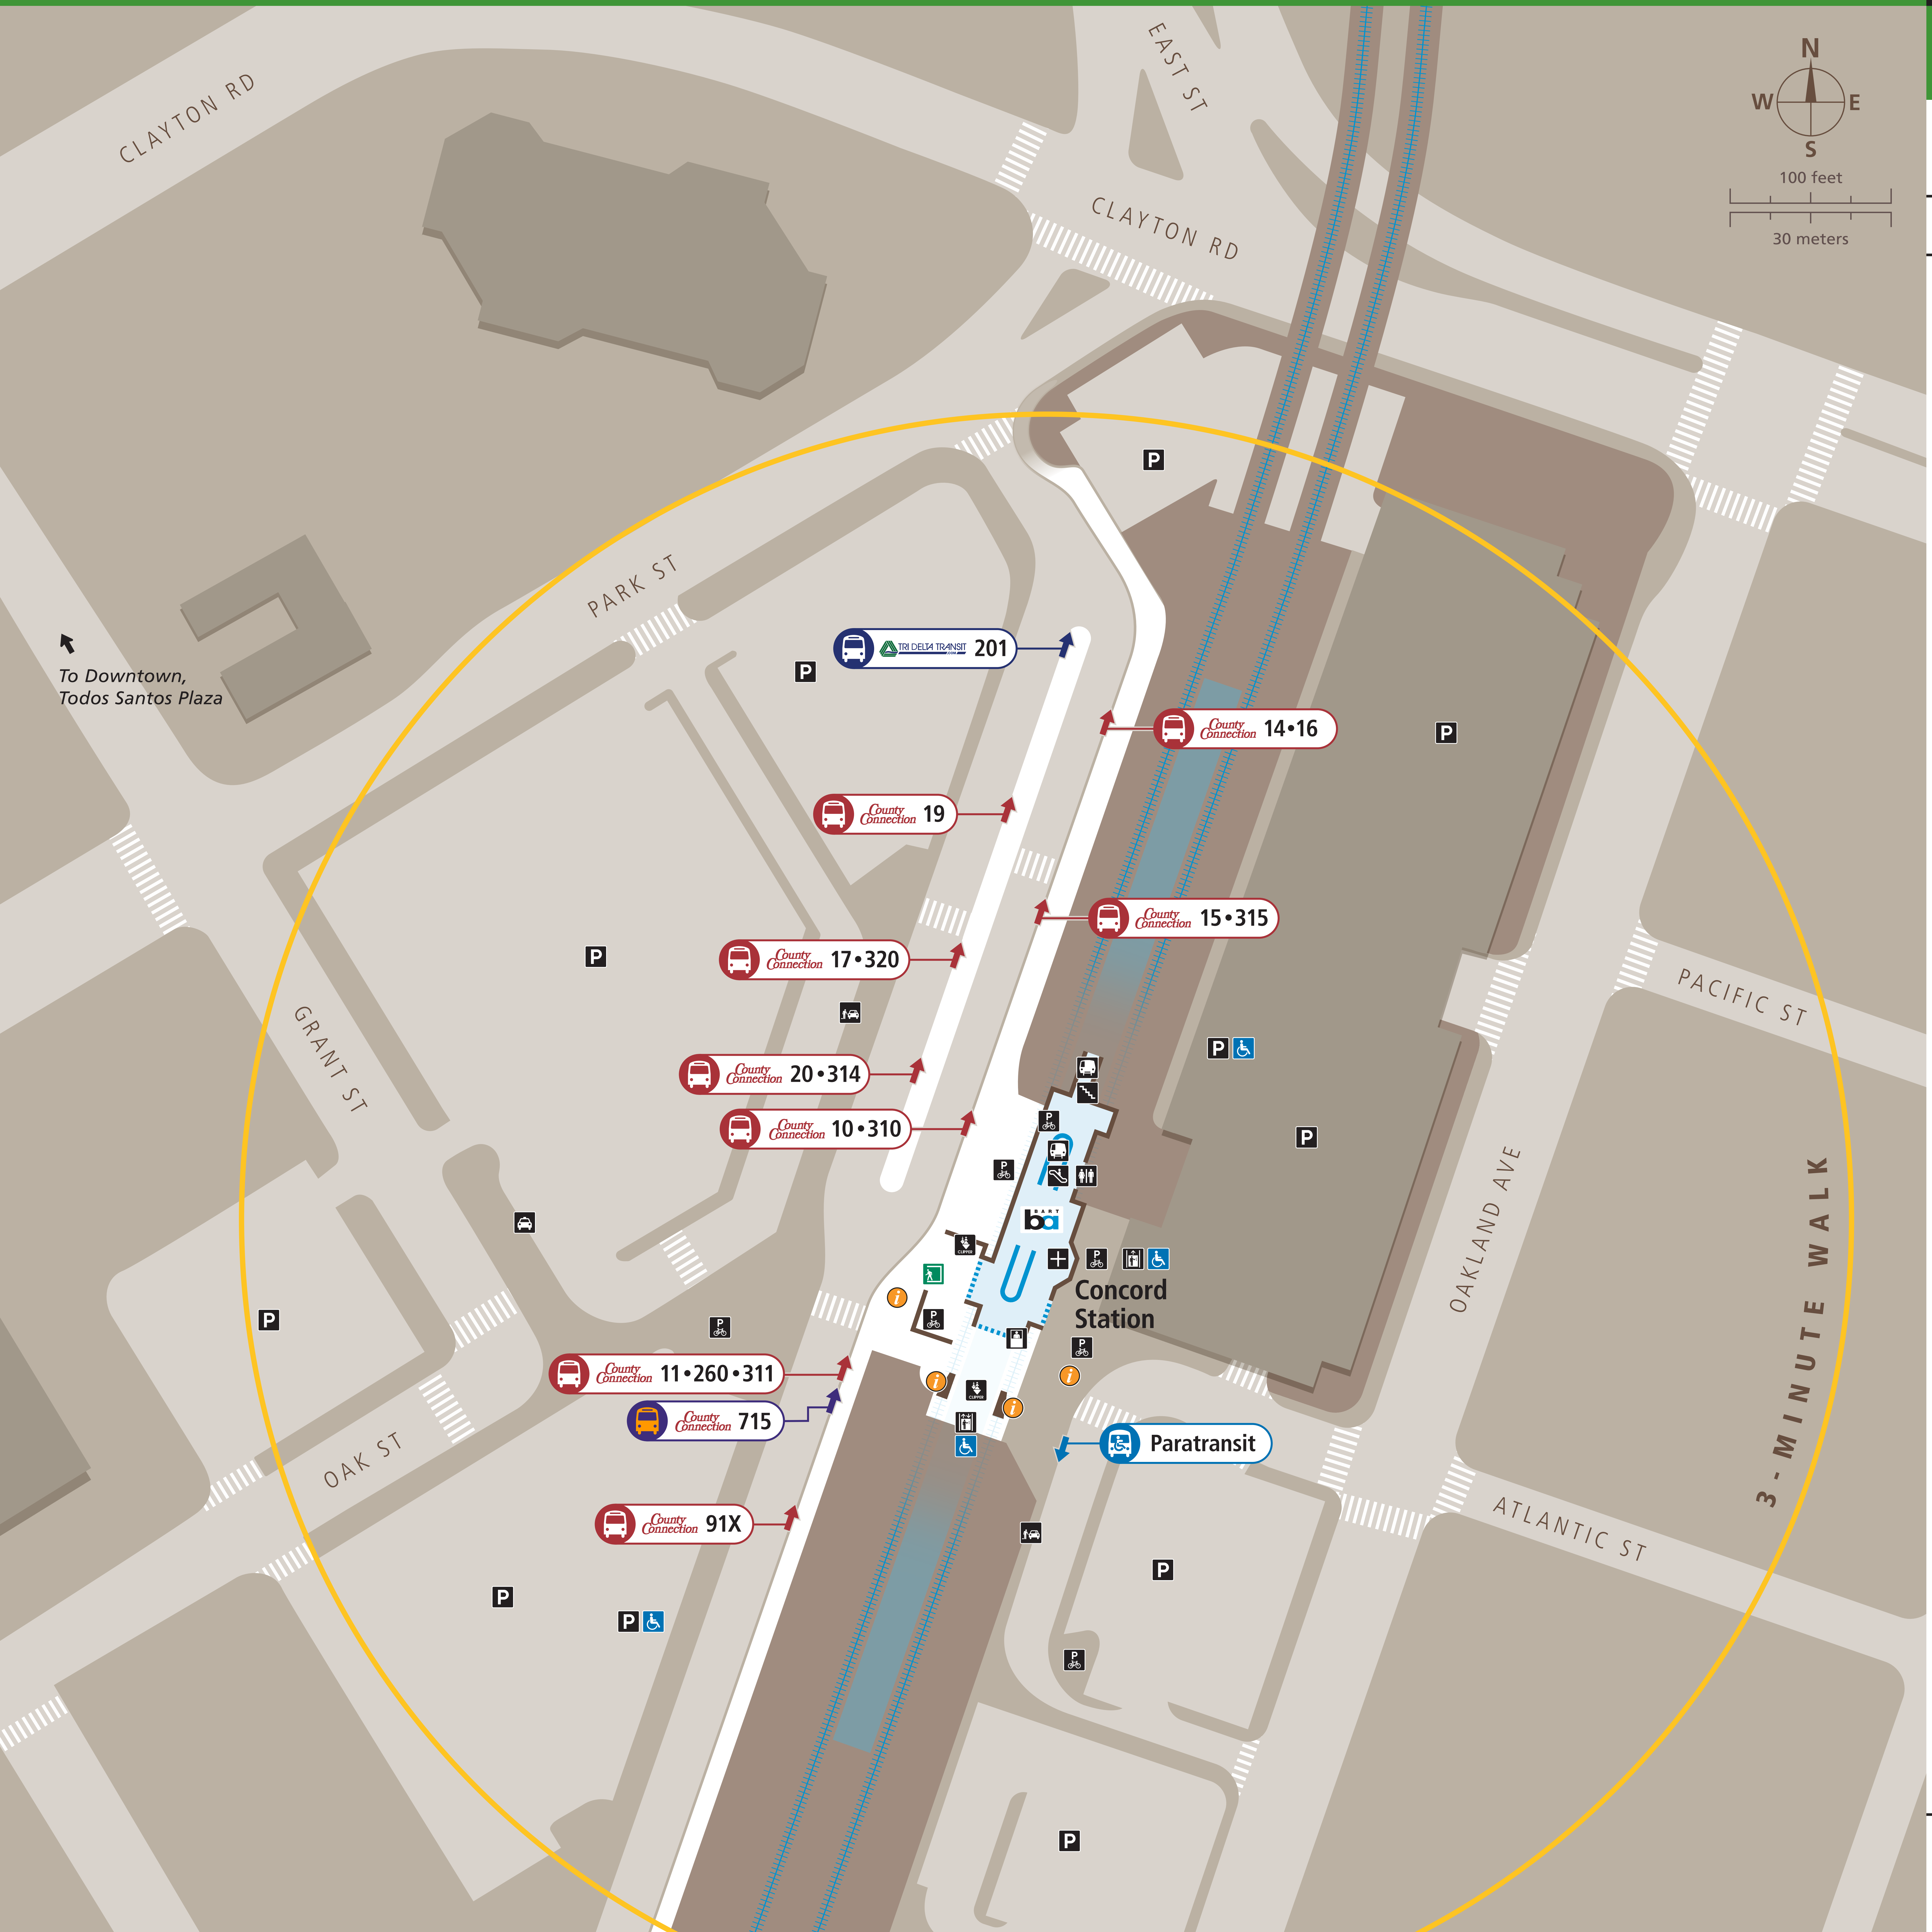

Transit Stops

Paradas del tránsito

公車站地圖

Transit Information

Concord Station

Concord

Map Key

- You Are Here
- 3-Minute Walk
  500ft/150m Radius
- Transit Information
- Station Entrance/Exit
- BART Train
- Bus
- Transit Stop
- Bicycle Lockers
- Elevator
- Escalator
- Parking
- Passenger Pick-up/Drop-off
- Restrooms
- Stairs
- Station Agent Booth
- Taxi Stand
- Telephones
- Ticket Vending:
  - Clipper/BART Tickets
  - Addfare
  - Wheelchair Accessible

Transit Lines

County Connection	
Local Bus Lines	
10	Clayton
11	Pleasant Hill BART via Oak Grove Road
14	Pleasant Hill BART via Monument Blvd.
15	Walnut Creek BART via Treat Blvd.
16	Martinez Amtrak via Alhambra Ave.
17	North Concord BART via Solano Way
19	Martinez Amtrak via Pacheco
20	Diablo Valley College
91X	Concord Commuter Express
260	Cal State East Bay
Weekend Only Bus Lines	
310	Clayton
311	Walnut Creek BART via Treat Blvd.
314	Diablo Valley College via Monument Blvd.
315	Landana Dr.
320	Diablo Valley College via Willow Pass Rd.
Early Bird Bus Line	
715	Lafayette BART
Tri Delta Transit	
Local Bus Lines	
201	Pittsburg/Bay Point BART

**Free Bay Area
Transit Information**
Dial 5-1-1 or visit 511.org

Revised January 24, 2019

To Downtown,
Todos Santos Plaza