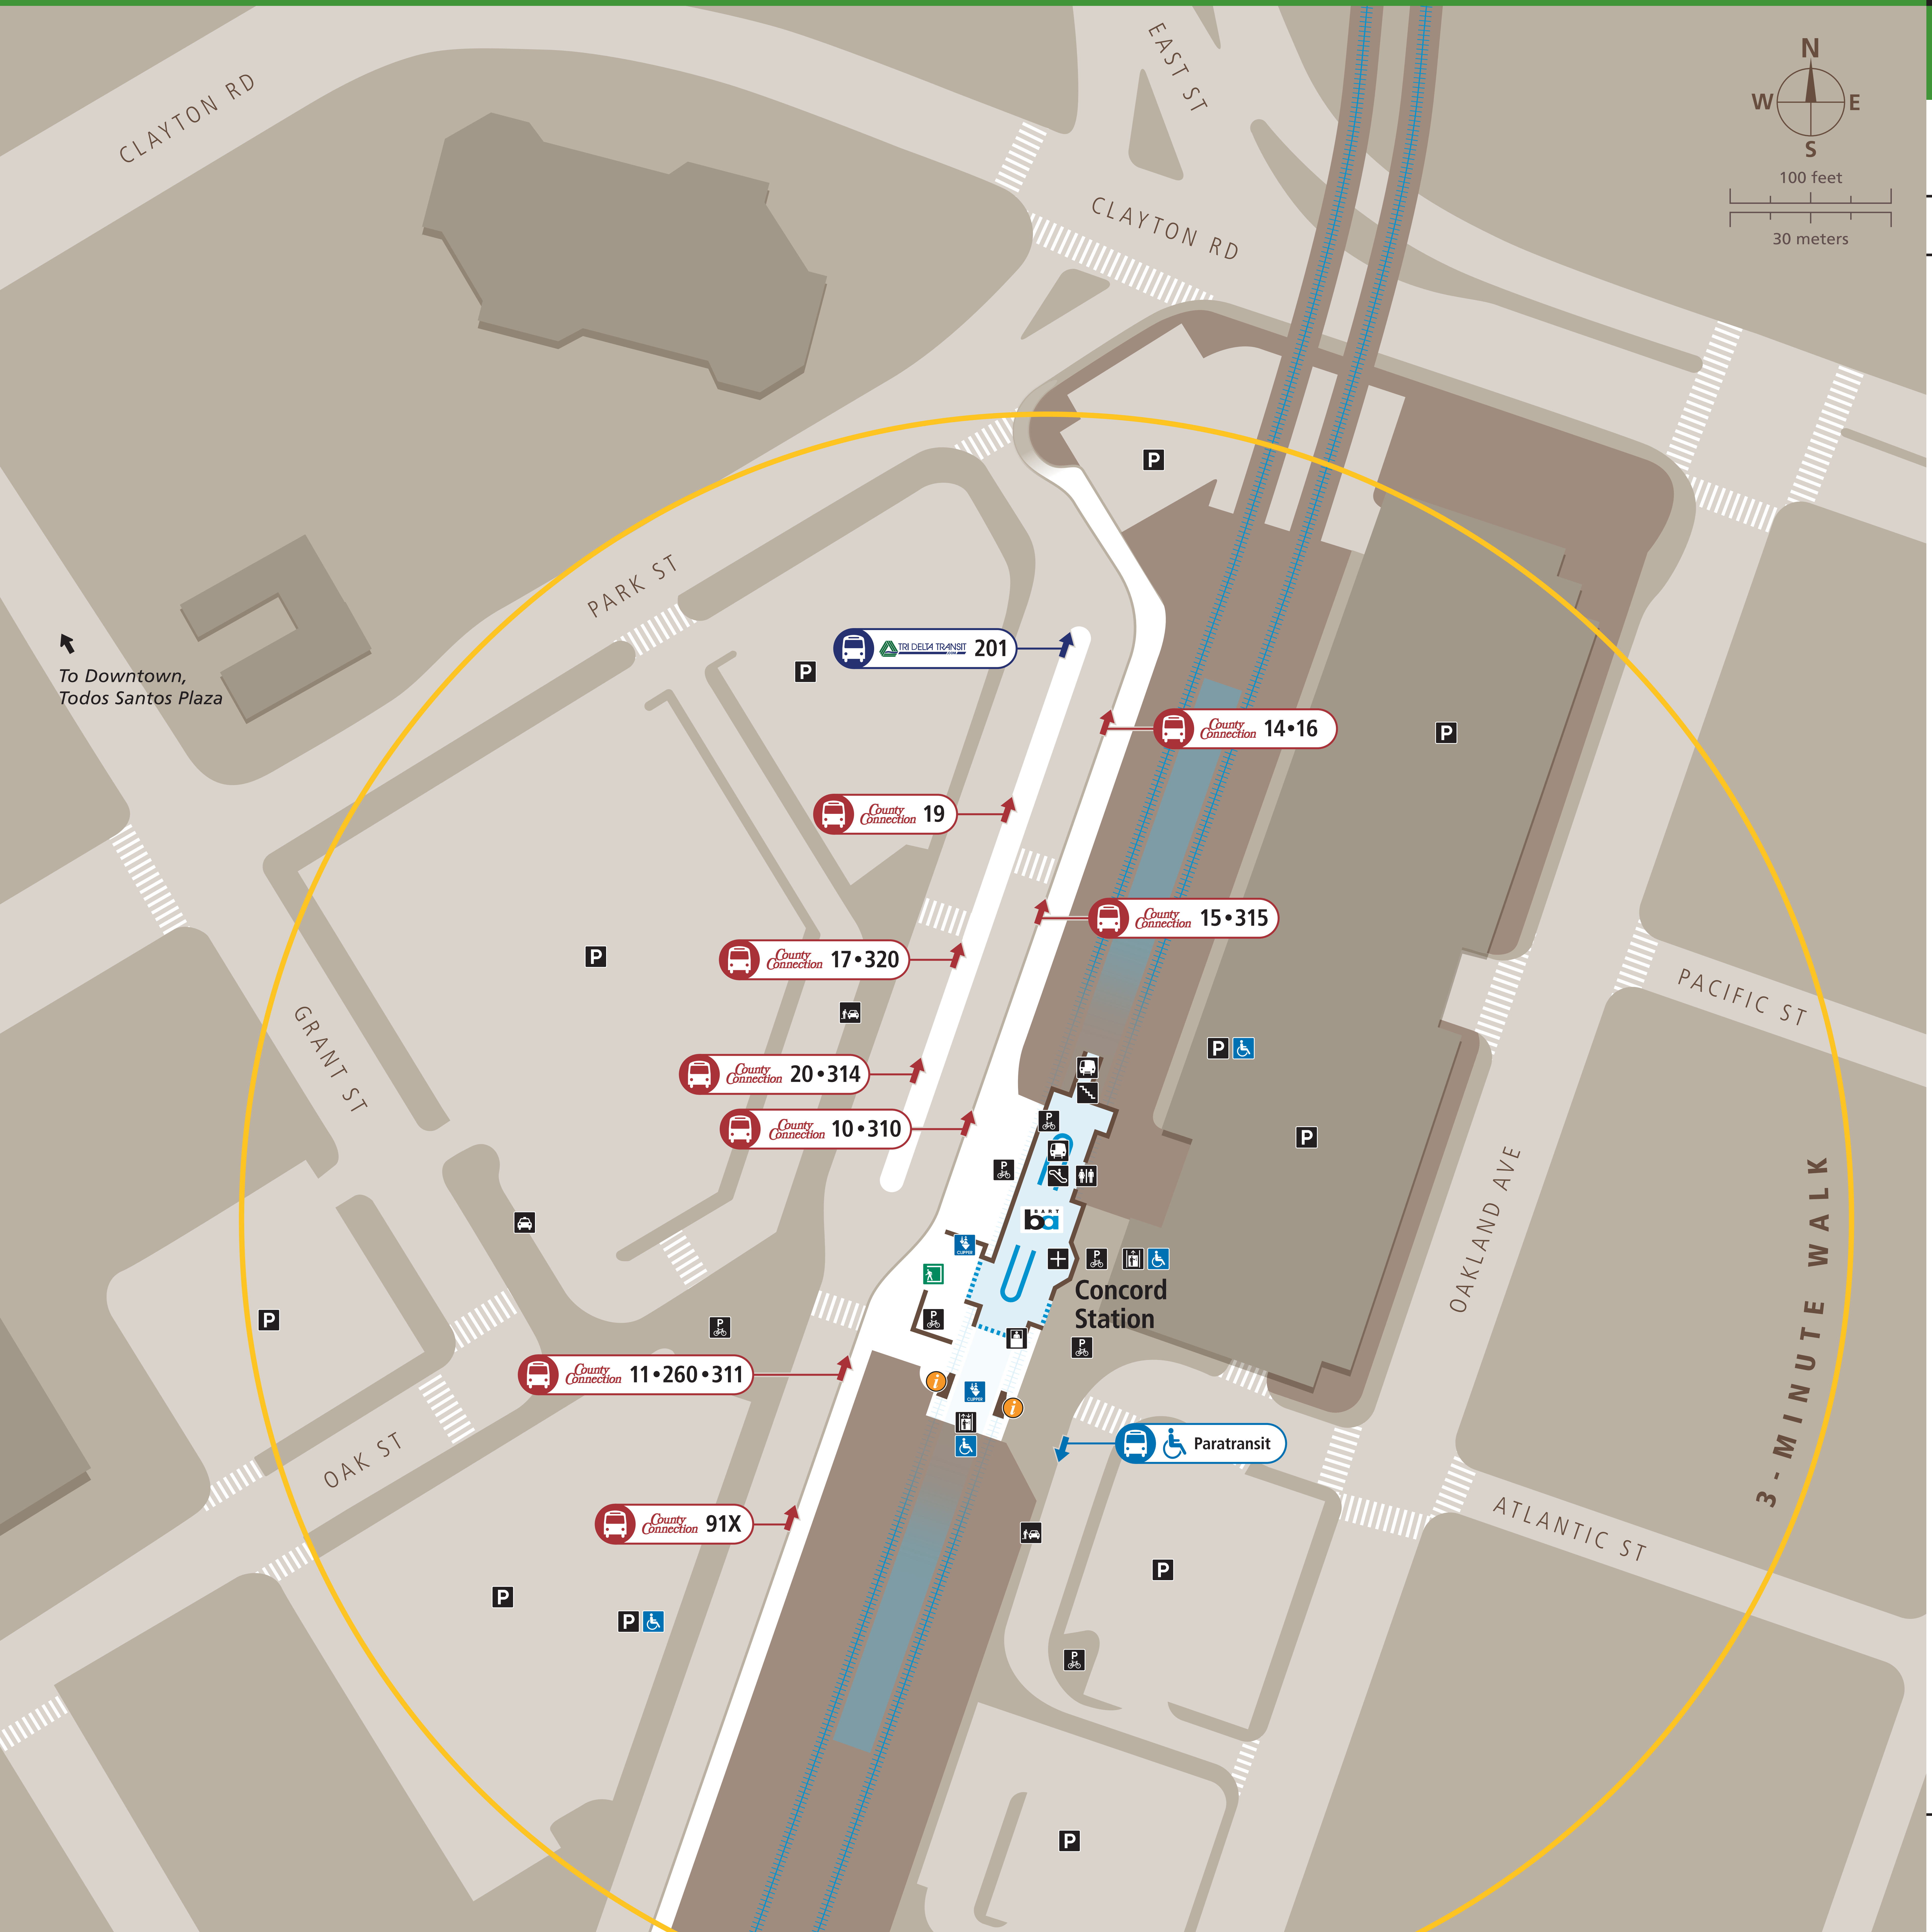

Transit Stops

Paradas del tránsito

公車站地圖

Transit Information

Concord Station

Concord

Map Key

- You Are Here
- 3-Minute Walk
  500ft/150m Radius
- Transit Information
- Station Entrance/Exit
- BART Train
- Bus
- Transit Stop
- Bicycle Lockers
- Elevator
- Escalator
- Parking
- Passenger Pick-up/Drop-off
- Restrooms
- Stairs
- Station Agent Booth
- Taxi Stand
- Telephones
- Ticket Vending:
  - Clipper / Add Cash Value
  - Addfare
  - Wheelchair Accessible

Transit Lines

County Connection	
Local Bus Lines	
10	Clayton
11	Pleasant Hill BART via Oak Grove Road
14	Pleasant Hill BART via Monument Blvd.
15	Walnut Creek BART via Treat Blvd.
16	Martinez Amtrak via Alhambra Ave.
17	North Concord BART via Solano Way
19	Martinez Amtrak via Pacheco
20	Diablo Valley College
91X	Concord Commuter Express
260	Cal State East Bay
Weekend Only	
310	Clayton
311	Walnut Creek BART via Treat Blvd.
314	Diablo Valley College via Monument Blvd.
315	Landana Dr.
320	Diablo Valley College via Willow Pass Rd.
Tri Delta Transit	
Local Bus Lines	
201	Pittsburg/Bay Point BART

**Free Bay Area
Transit Information**
Dial 5-1-1 or visit 511.org

Revised April 20, 2017

To Downtown,
Todos Santos Plaza