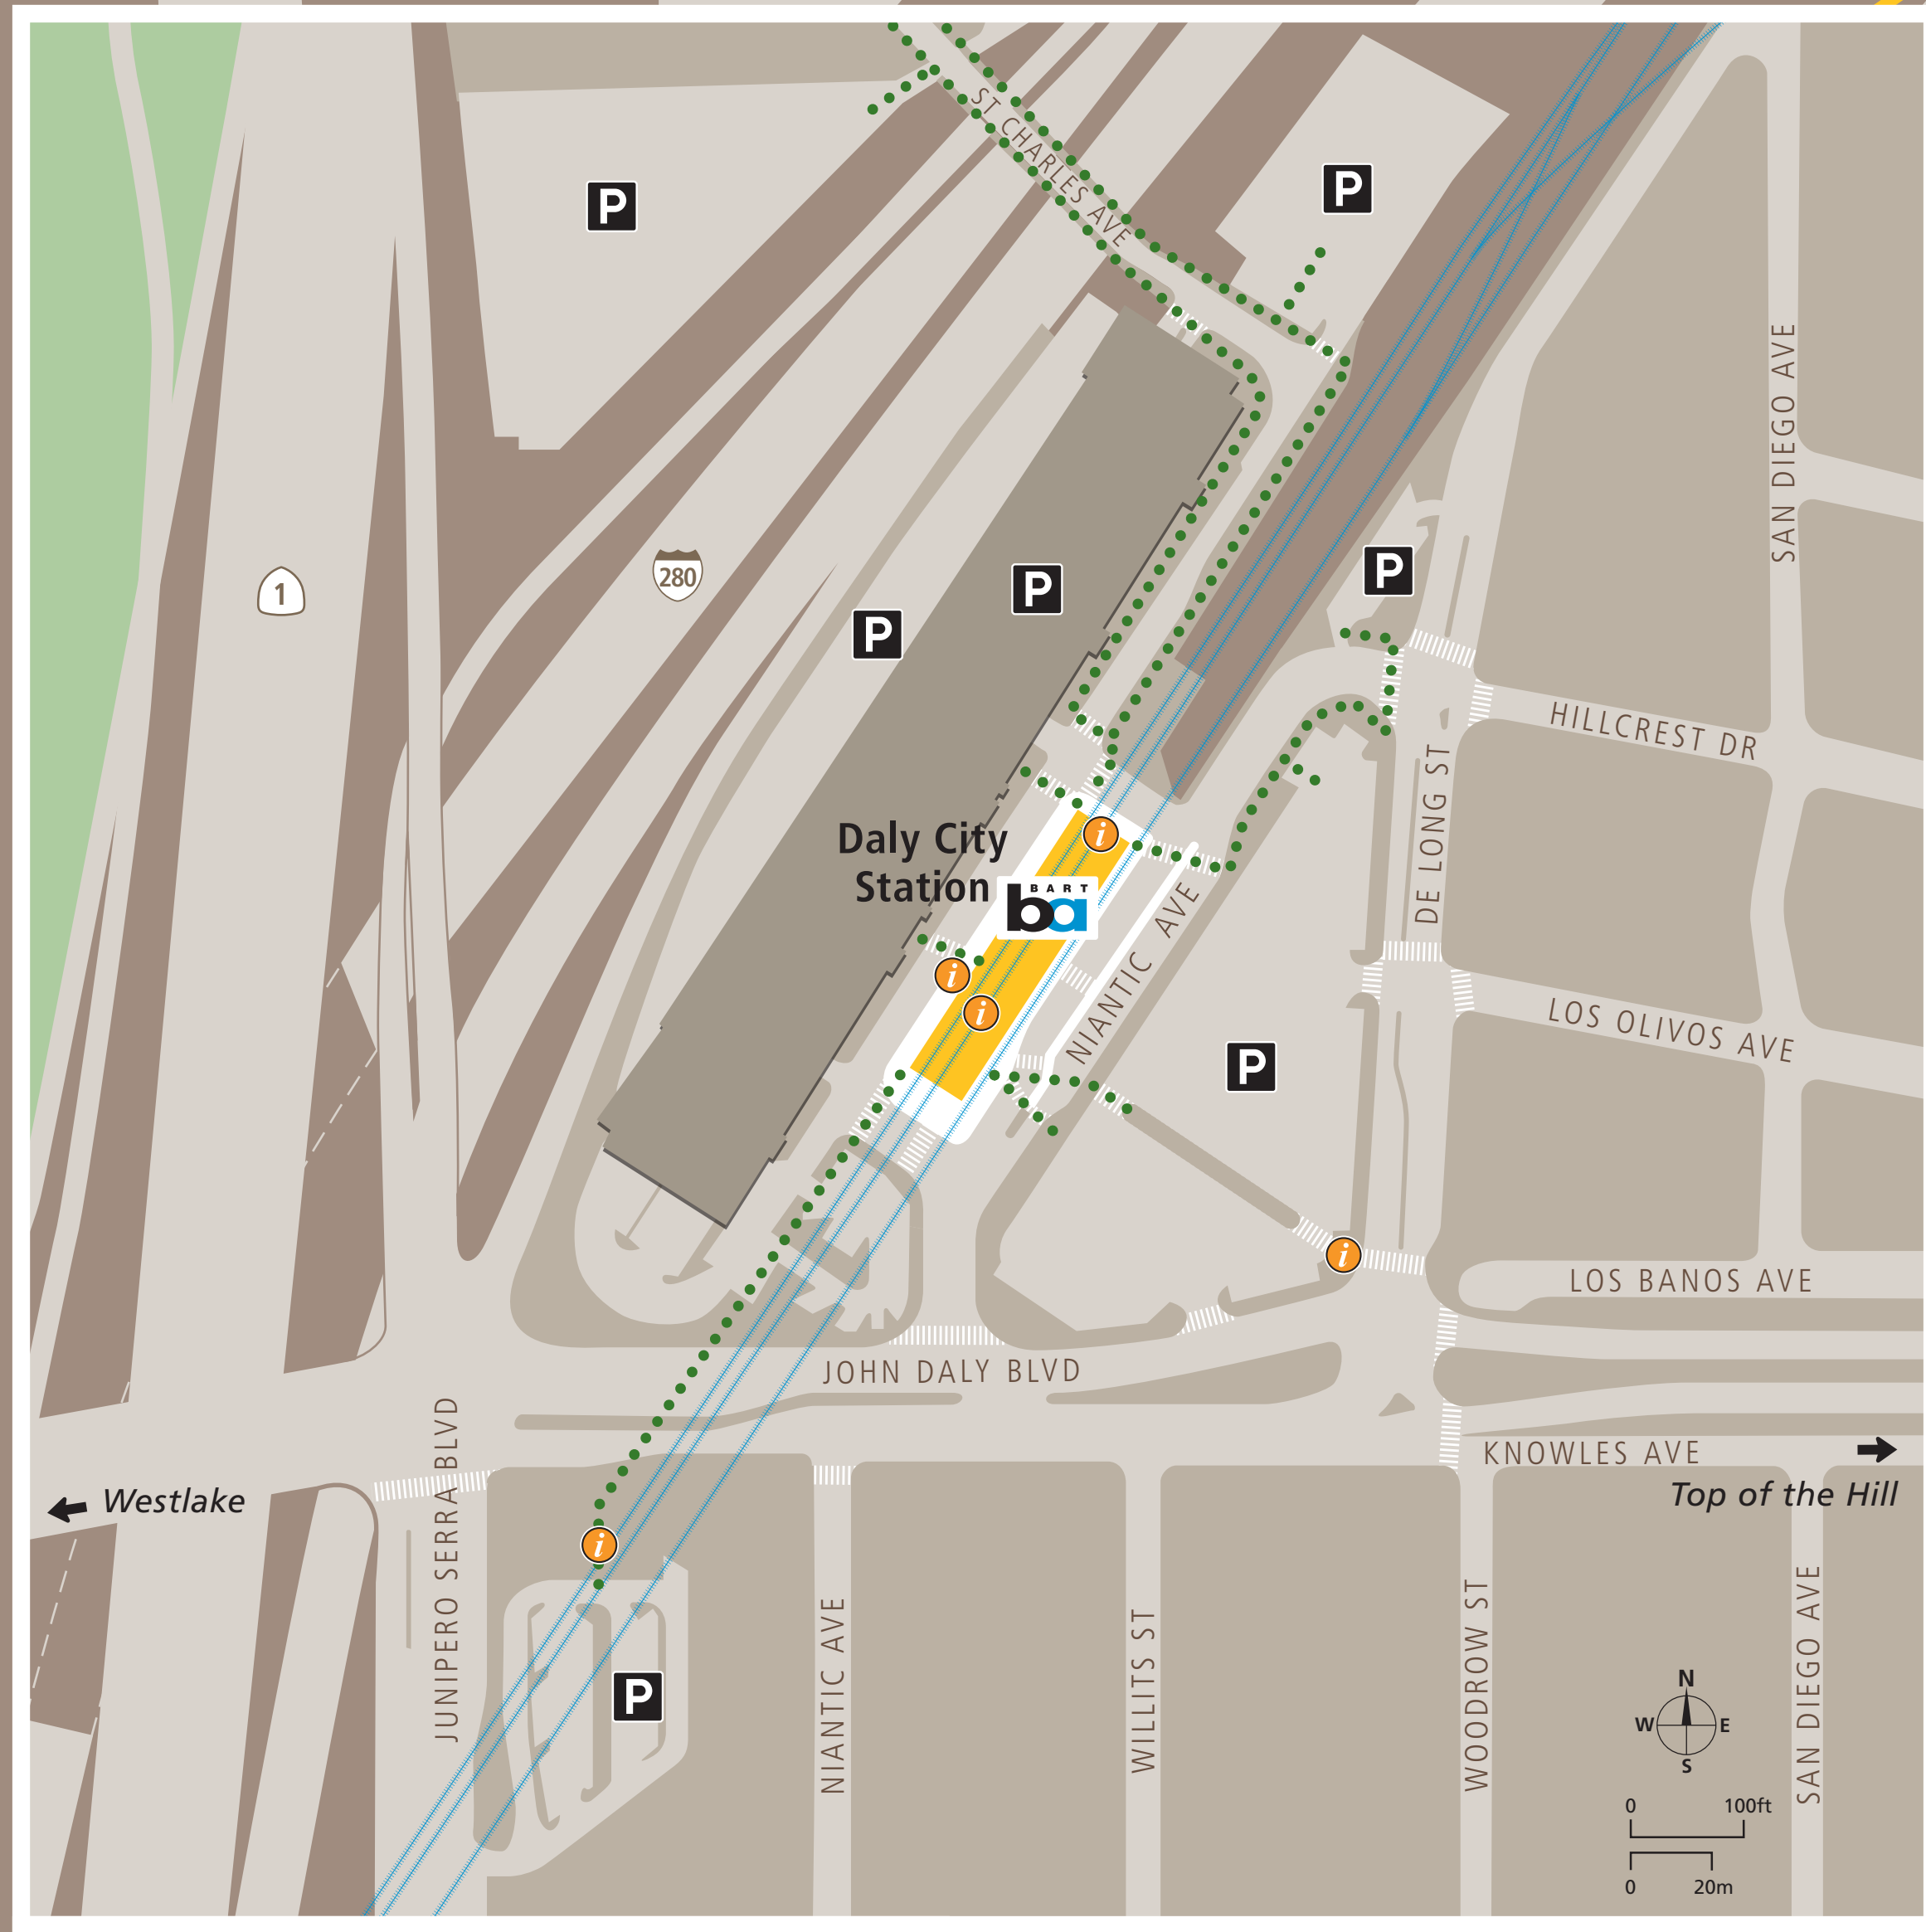

Transit Stops

Paradas del tránsito

公車站地圖

Pook na tinitigilan ng mg Sasakyan

Transit Information

Daly City Station

Daly City

Map Key

- ★ You Are Here
- 3-Minute Walk
  500ft/150m Radius
- Bus
- Transit Stop
- P BART Parking
- P Bike Parking
- Elevator
- Escalator
- Passenger Pick-up/Drop-off
- Restrooms
- Stairs
- Station Agent Booth
- Taxi Stand
- Telephone
- Ticket Vending:
  - Clipper / Add Cash Value
  - Addfare
- Transit Information

Transit Lines

SamTrans	
Local Bus Lines	
110	Linda Mar Park & Ride
118	Linda Mar Park & Ride
120	Brunswick/Templeton
120	Colma BART
121	Lowell/Hanover
121	Skyline College
130	Airport/Linden
ECR	Palo Alto Transit Center
ECR Rapid	Redwood Transit Center
San Francisco Muni	
Local Bus Lines	
14R	Mission Rapid
28	19th Avenue
54	Felton
57	West Portal
57	Lakeshore Plaza
Seton Shuttle	
Shuttle to Seton Medical Center	
Daly City Bayshore Shuttle	
Shuttle to Bayshore Community Center	
Shuttles	
E	Express Shuttle to SF State/19th Avenue
C	Campus Loop Shuttle
Skyline College	
Shuttle to Skyline College	

Station Area Map

Inside Station:

- Dublin/Pleasanton
- Millbrae
- Pittsburg/Bay Point
- Richmond
- SFO
- Warm Springs/South Fremont

ECR Palo Alto Transit Ctr
ECR Rapid Redwood City Transit Ctr
120 Colma BART
121 Skyline College

14R
57 Lakeshore Plaza

ECR • ECR Rapid Drop-off only
120 Brunswick/Templeton
121 Lowell/Hanover

110 • 118 • 130

28
57 West Portal

SF State Shuttle E • C

Skyline College Express

Paratransit Services

54

Seton Shuttle

Daly City Bayshore Shuttle

3 - MINUTE WALK

**Free Bay Area
Transit Information**

Dial 5-1-1 or visit 511.org