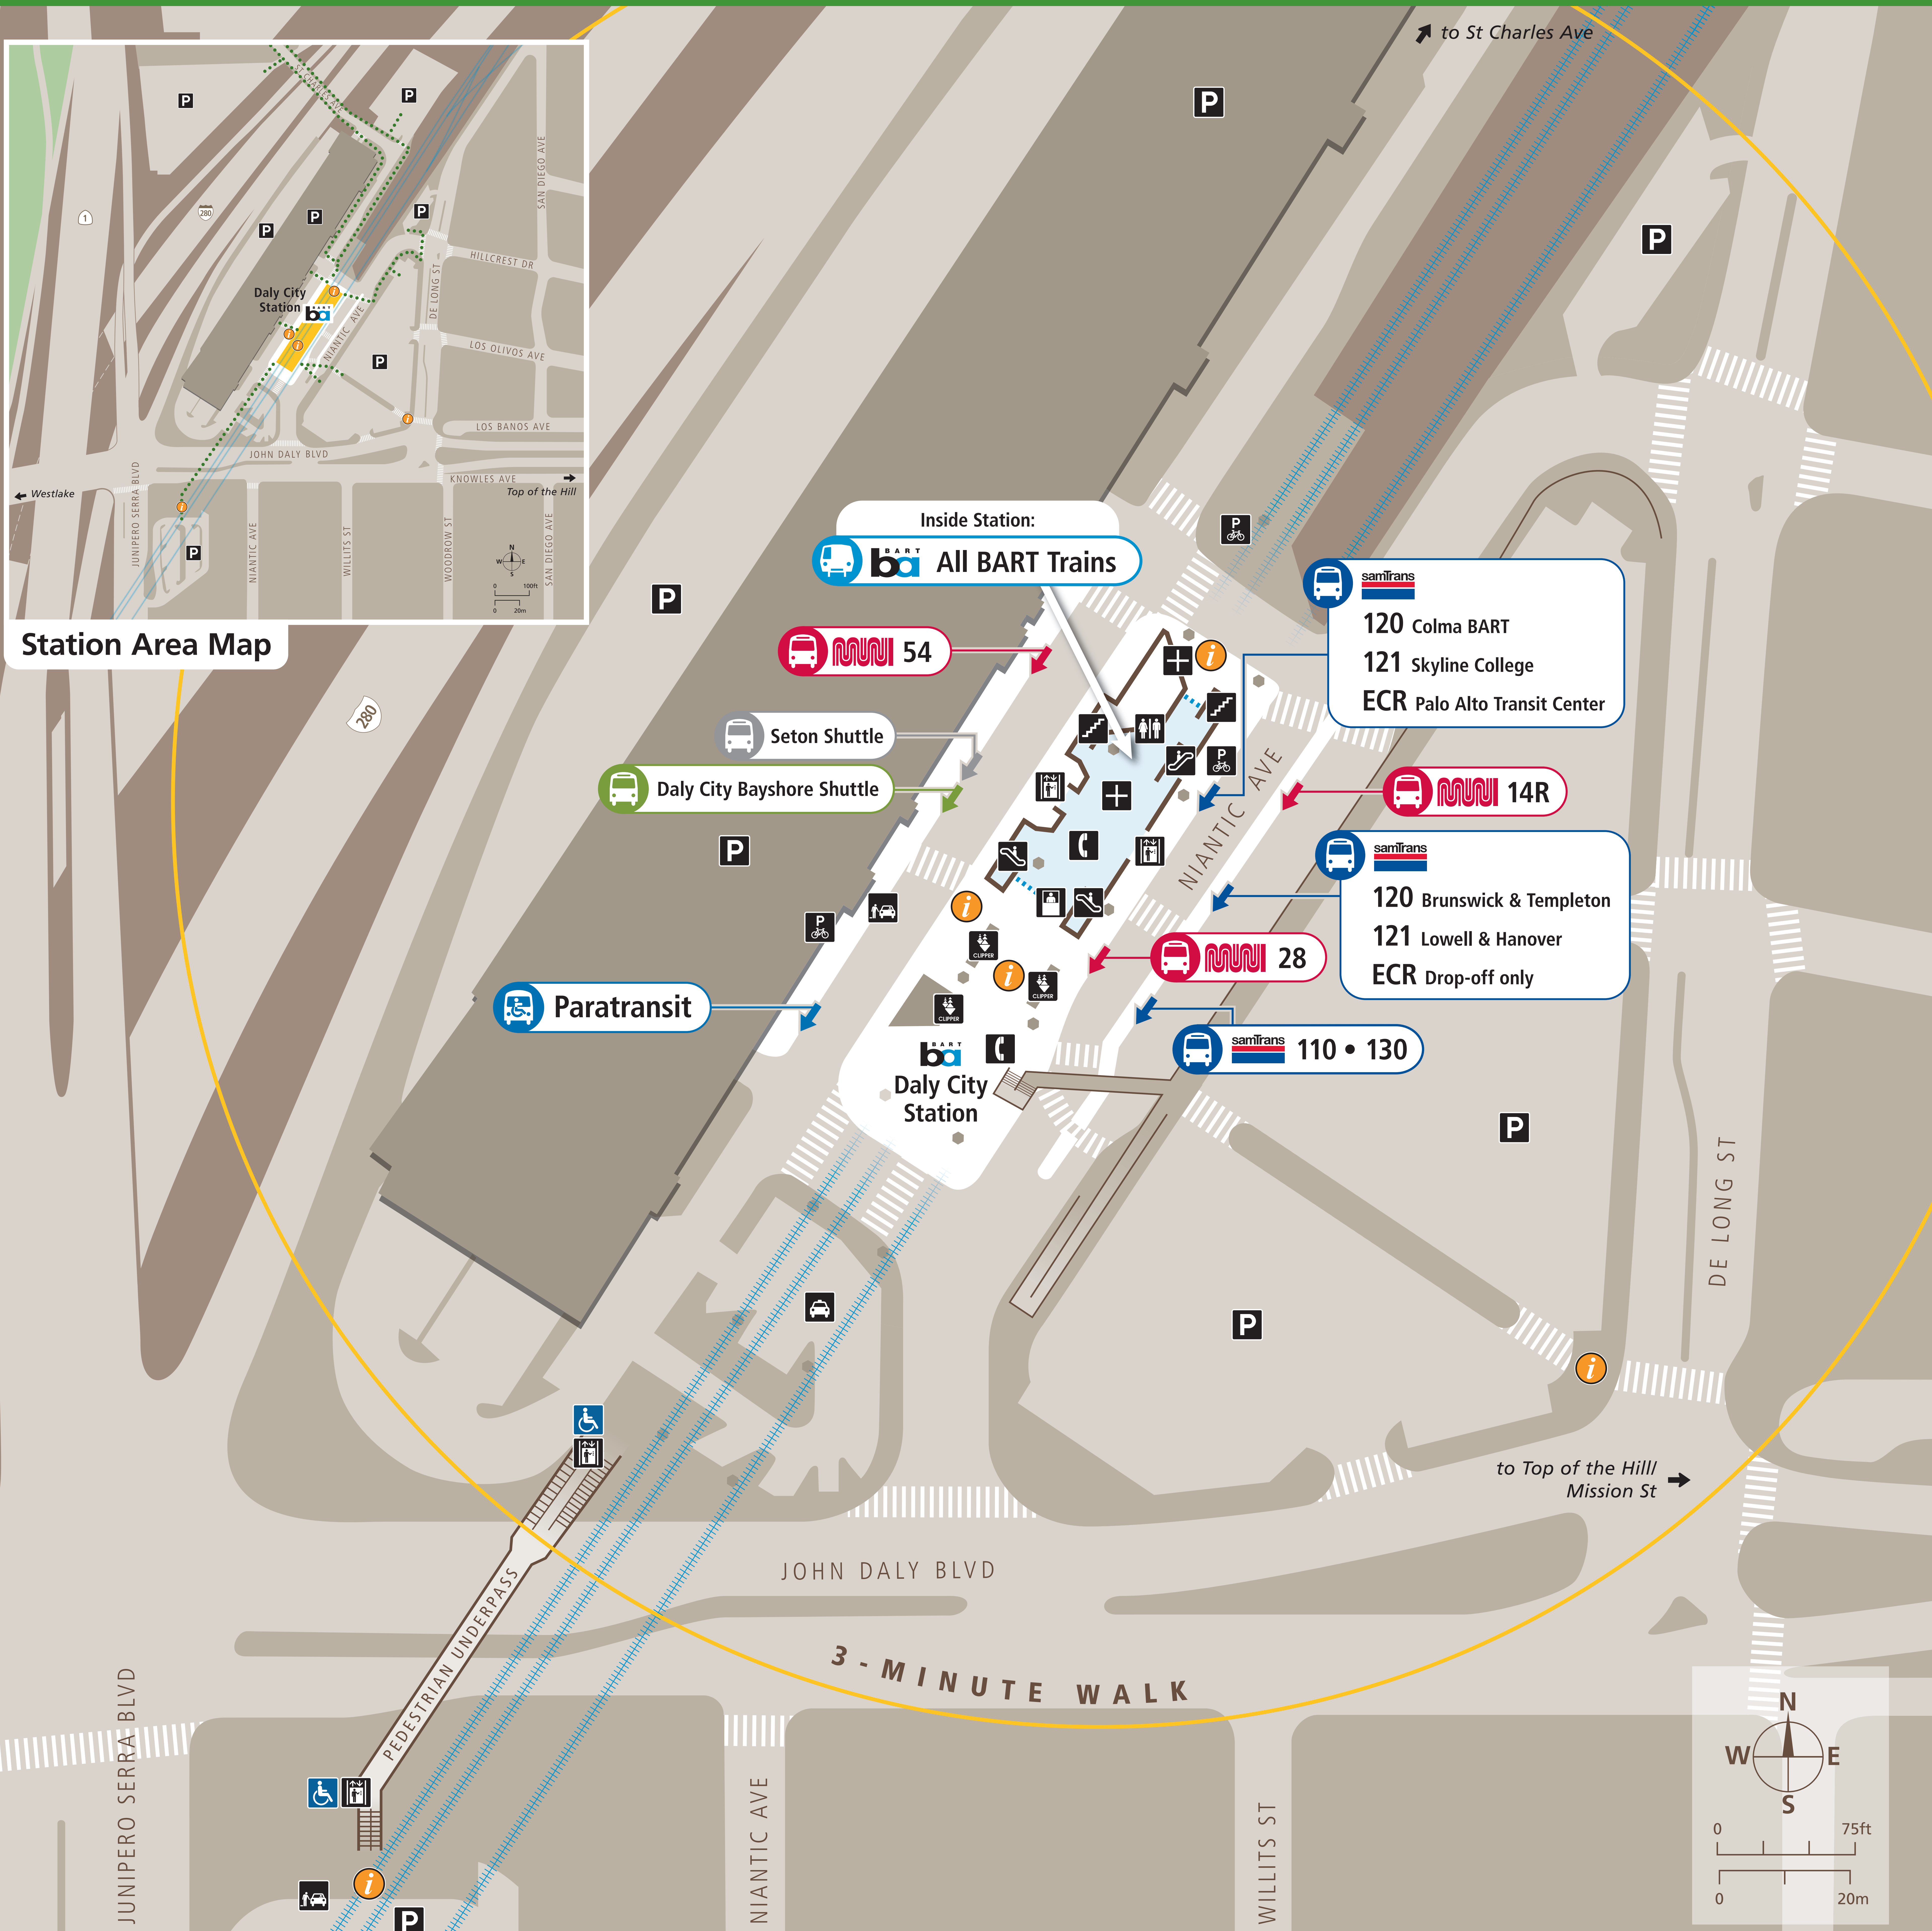

Transit Stops

Paradas del tránsito

公車站地圖

Pook na tinitigilan ng mg Sasakyan

Transit Information

Daly City Station

Daly City

Map Key

- You Are Here
- 3-Minute Walk
  500ft/150m Radius
- Bus
- Transit Stop
- BART Parking
- Bike Parking
- Elevator
- Escalator
- Passenger Pick-up/Drop-off
- Restrooms
- Stairs
- Station Agent Booth
- Taxi Stand
- Telephone
- Ticket Vending:
  - Clipper/Bart Tickets
  - Addfare
  - Transit Information

Transit Lines

- Daly City Bayshore Shuttle
  Shuttle to Bayshore Community Center
- Early Bird Express
  714 Salesforce Transit Center
- SamTrans
- **Local Bus Lines**
  - 110 Linda Mar Park & Ride
  - 120 Brunswick/Templeton
  - 120 Colma BART
  - 121 Lowell/Hanover
  - 121 Skyline College
  - 130 Airport/Linden
  - ECR Palo Alto Transit Center
- San Francisco Muni
- **Local Bus Lines**
  - 14R Mission Rapid
  - 28 19th Avenue
  - 54 Felton
- **Seton Shuttle**
  Shuttle to Seton Medical Center

Call 511 | 511.org