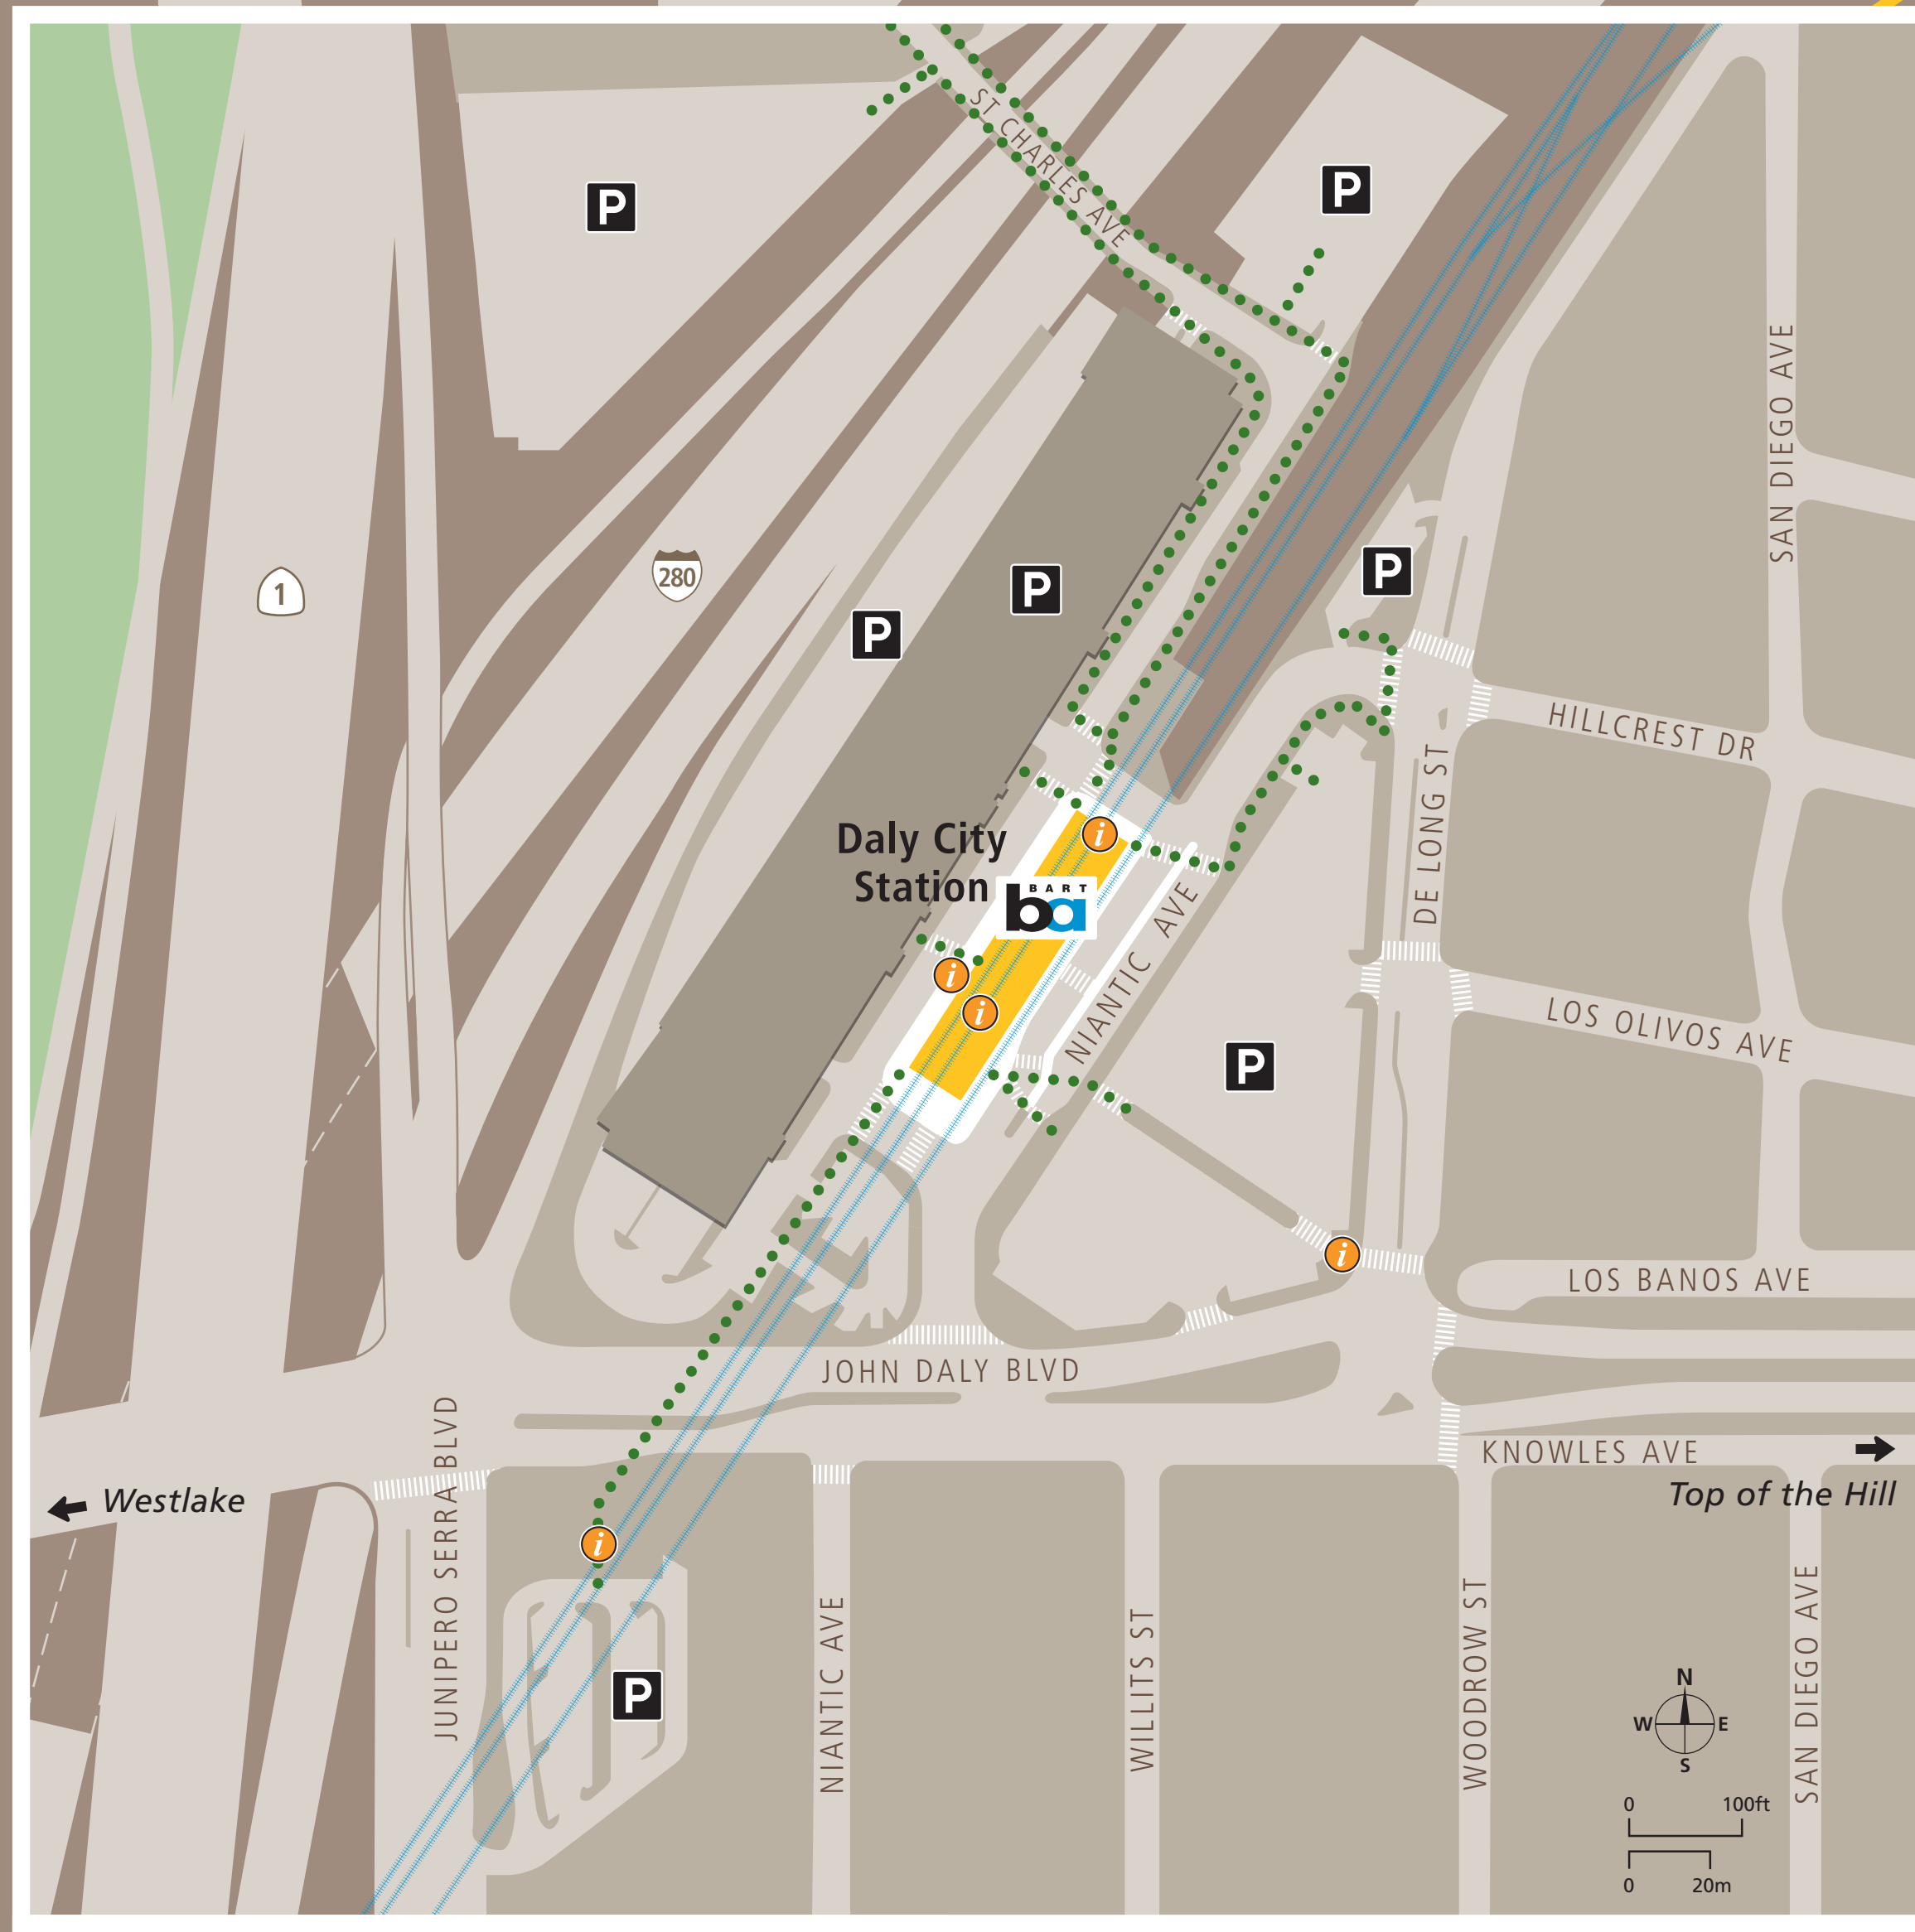

Transit Stops

Paradas del tránsito

公車站地圖

Pook na tinitigilan ng mg Sasakyan

Transit Information

Daly City Station

Daly City

Map Key

- You Are Here
- 3-Minute Walk
  500ft/150m Radius
- Bus
- Transit Stop
- BART Parking
- Bike Parking
- Elevator
- Escalator
- Passenger Pick-up/Drop-off
- Restrooms
- Stairs
- Station Agent Booth
- Taxi Stand
- Telephone
- Ticket Vending:
  - Clipper/Bart Tickets
  - Addfare
  - Transit Information

Transit Lines

- Daly City Bayshore Shuttle
  Shuttle to Bayshore Community Center
- Early Bird Express
  714 Salesforce Transit Center
- SamTrans
- **Local Bus Lines**
  - 110 Linda Mar Park & Ride
  - 120 Brunswick/Templeton
  - 120 Colma BART
  - 121 Lowell/Hanover
  - 121 Skyline College
  - 130 Airport/Linden
  - ECR Palo Alto Transit Center
- San Francisco Muni
- **Local Bus Lines**
  - 14R Mission Rapid
  - 28 19th Avenue
  - 54 Felton
- **Seton Shuttle**
  Shuttle to Seton Medical Center

Station Area Map