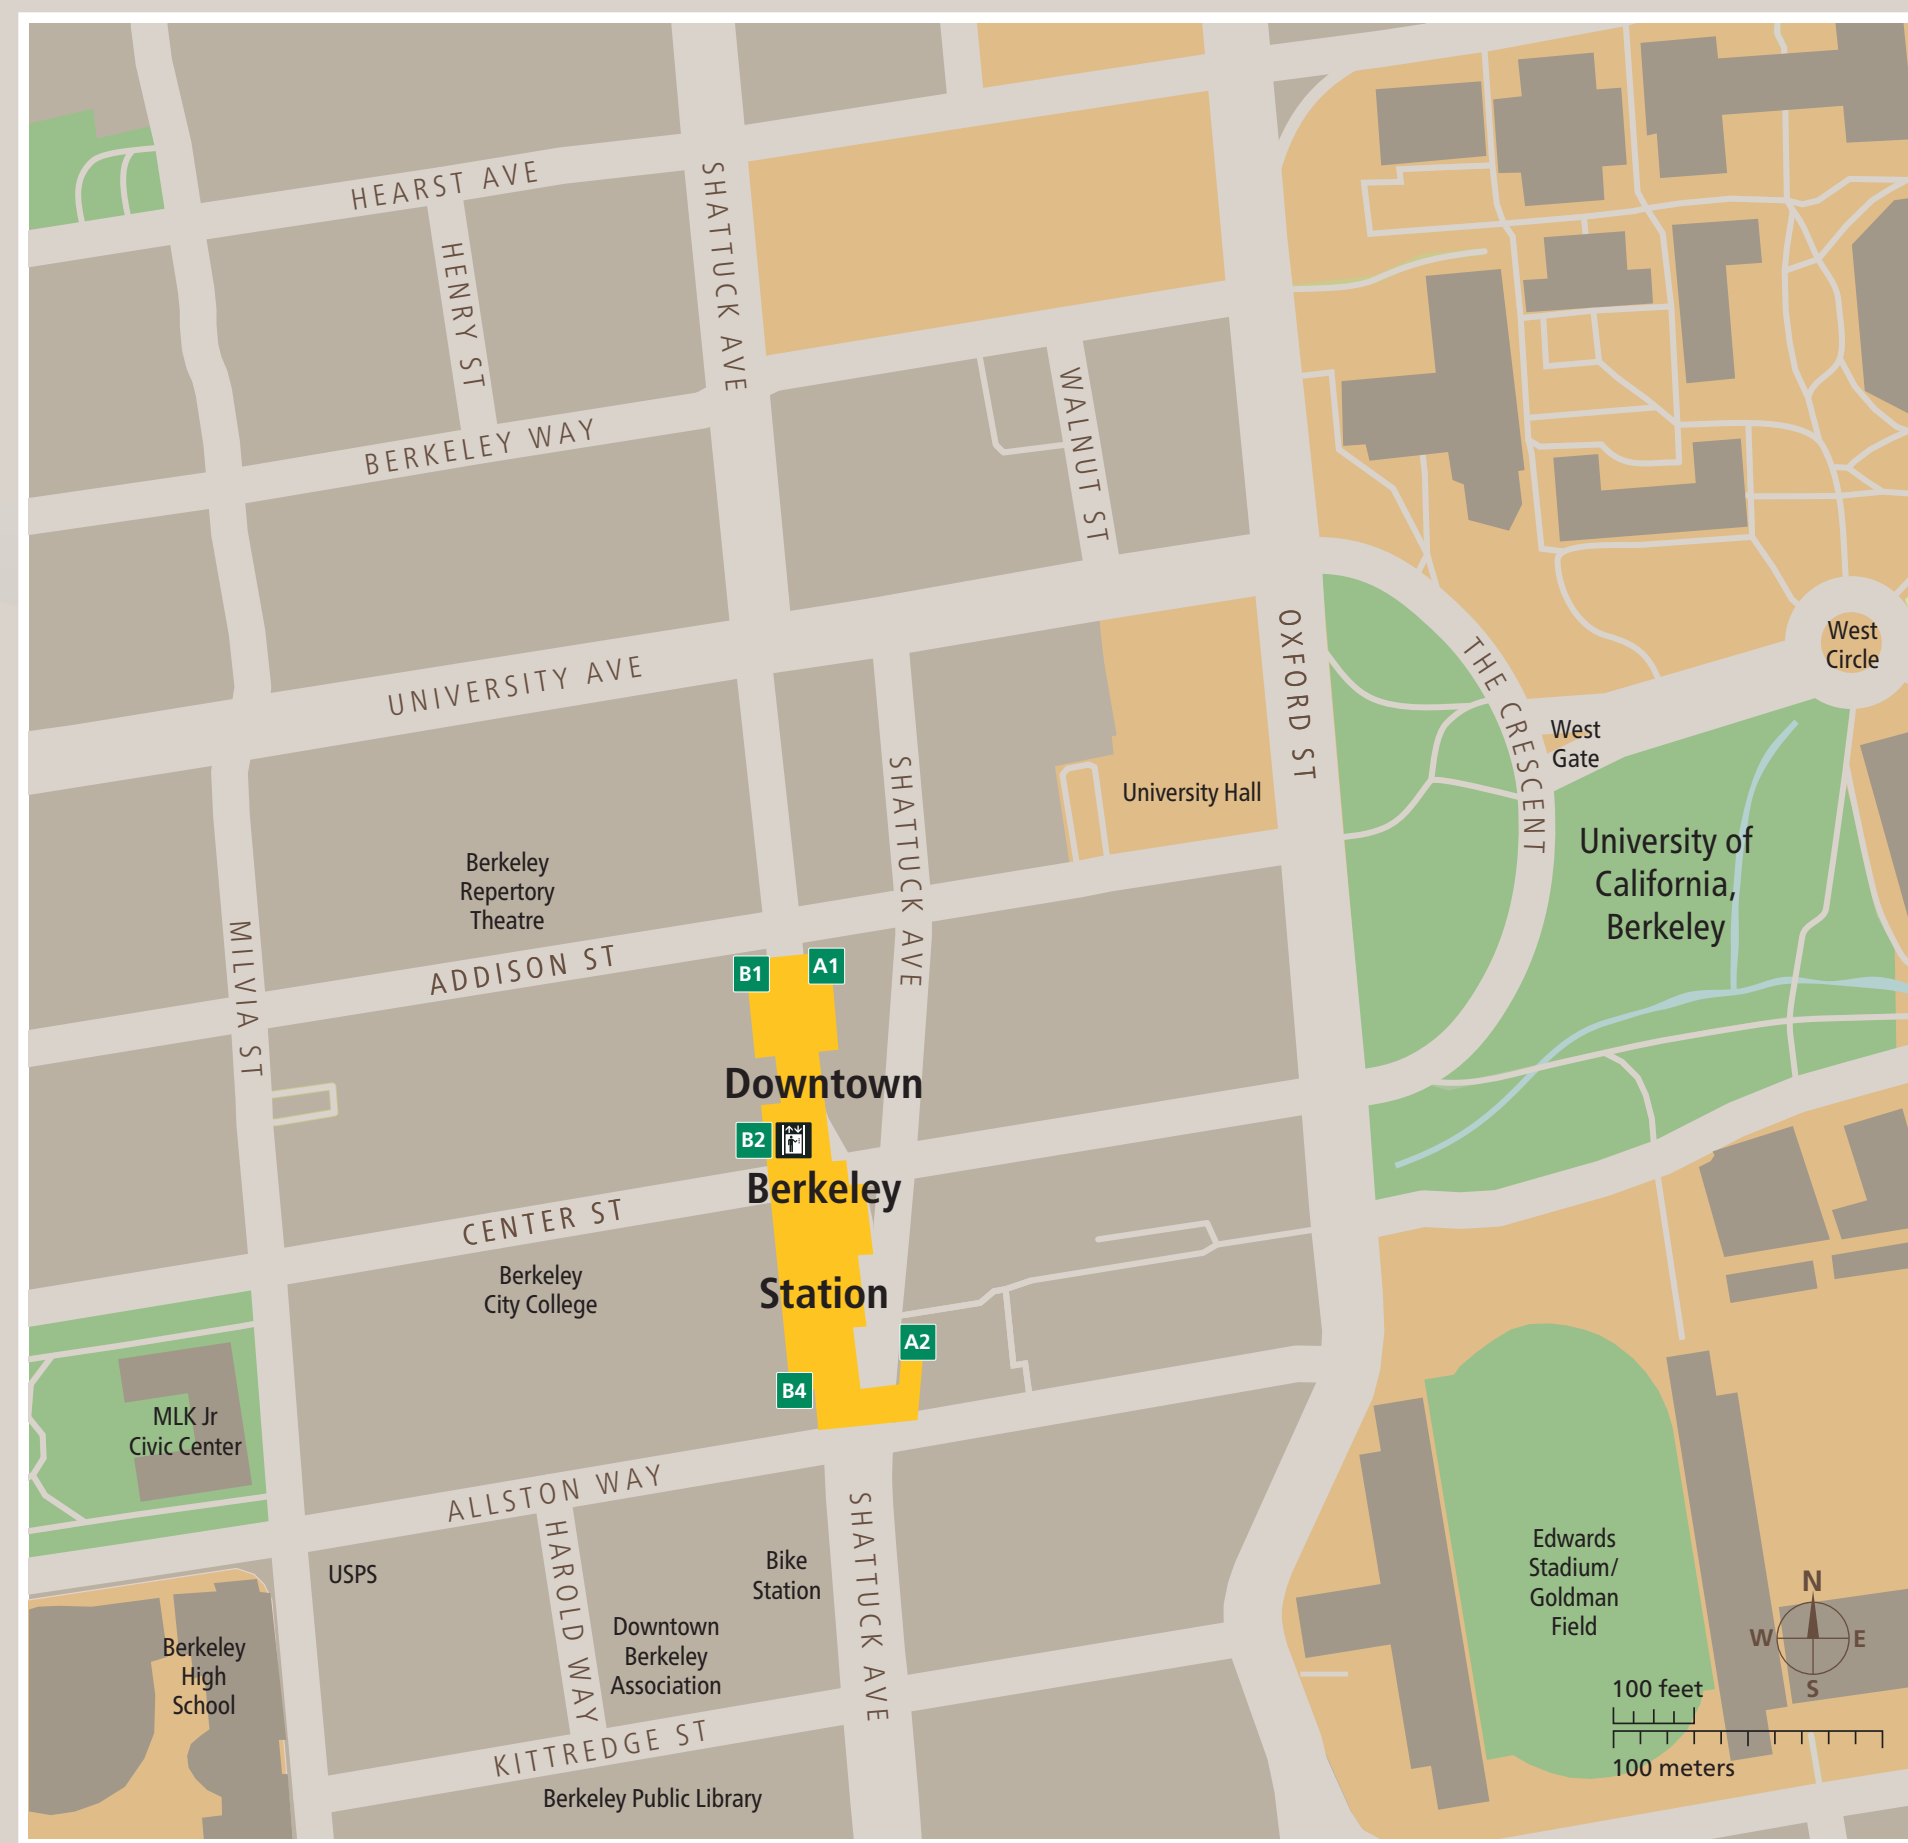

Station Map

Mapa de la estación

車站地圖

Transit Information

Downtown Berkeley Station

Berkeley

Station Area Map

↑ To UC Berkeley

↓ To MLK Jr Civic Center

ADDISON ST

CENTER ST

SHATTUCK AVE

ALLSTON WAY