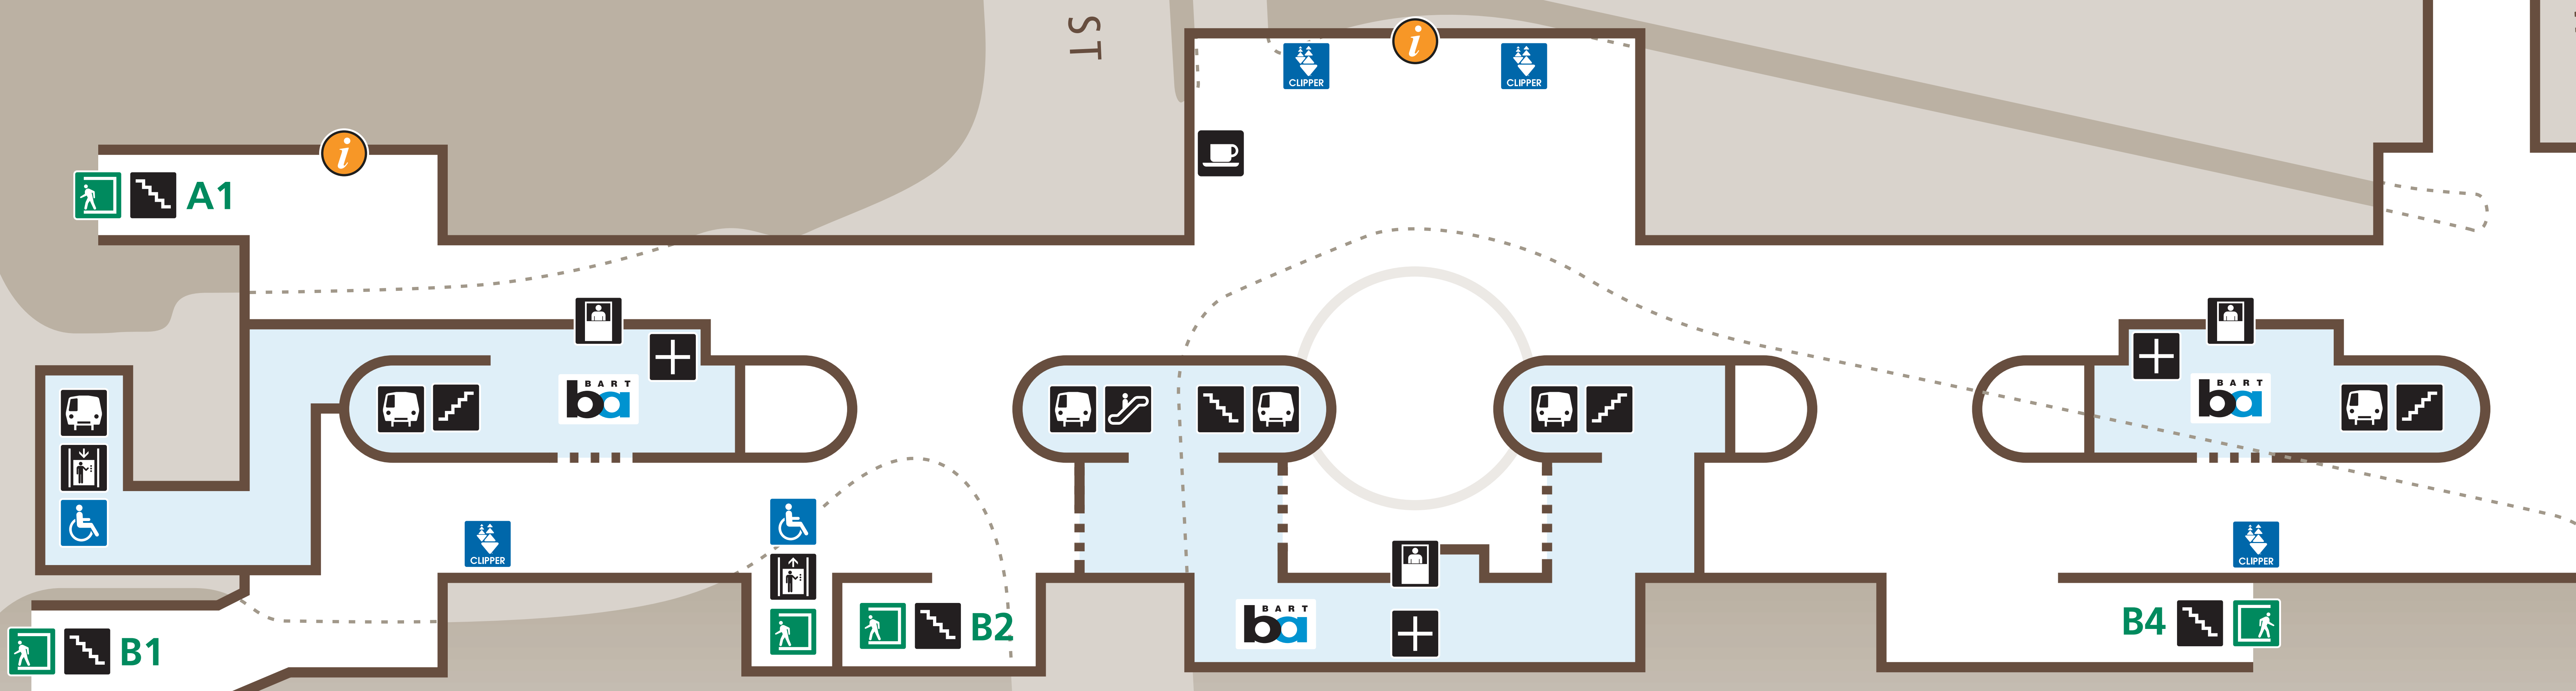

Map Key

- ★ You Are Here
- Exit
- BART Train
- Cafe
- Elevator
- Escalator
- Stairs
- Station Agent Booth
- Ticket Vending:
  - Addfare
  - Clipper / Add Cash Value
- Transit Information
- Wheelchair Accessible