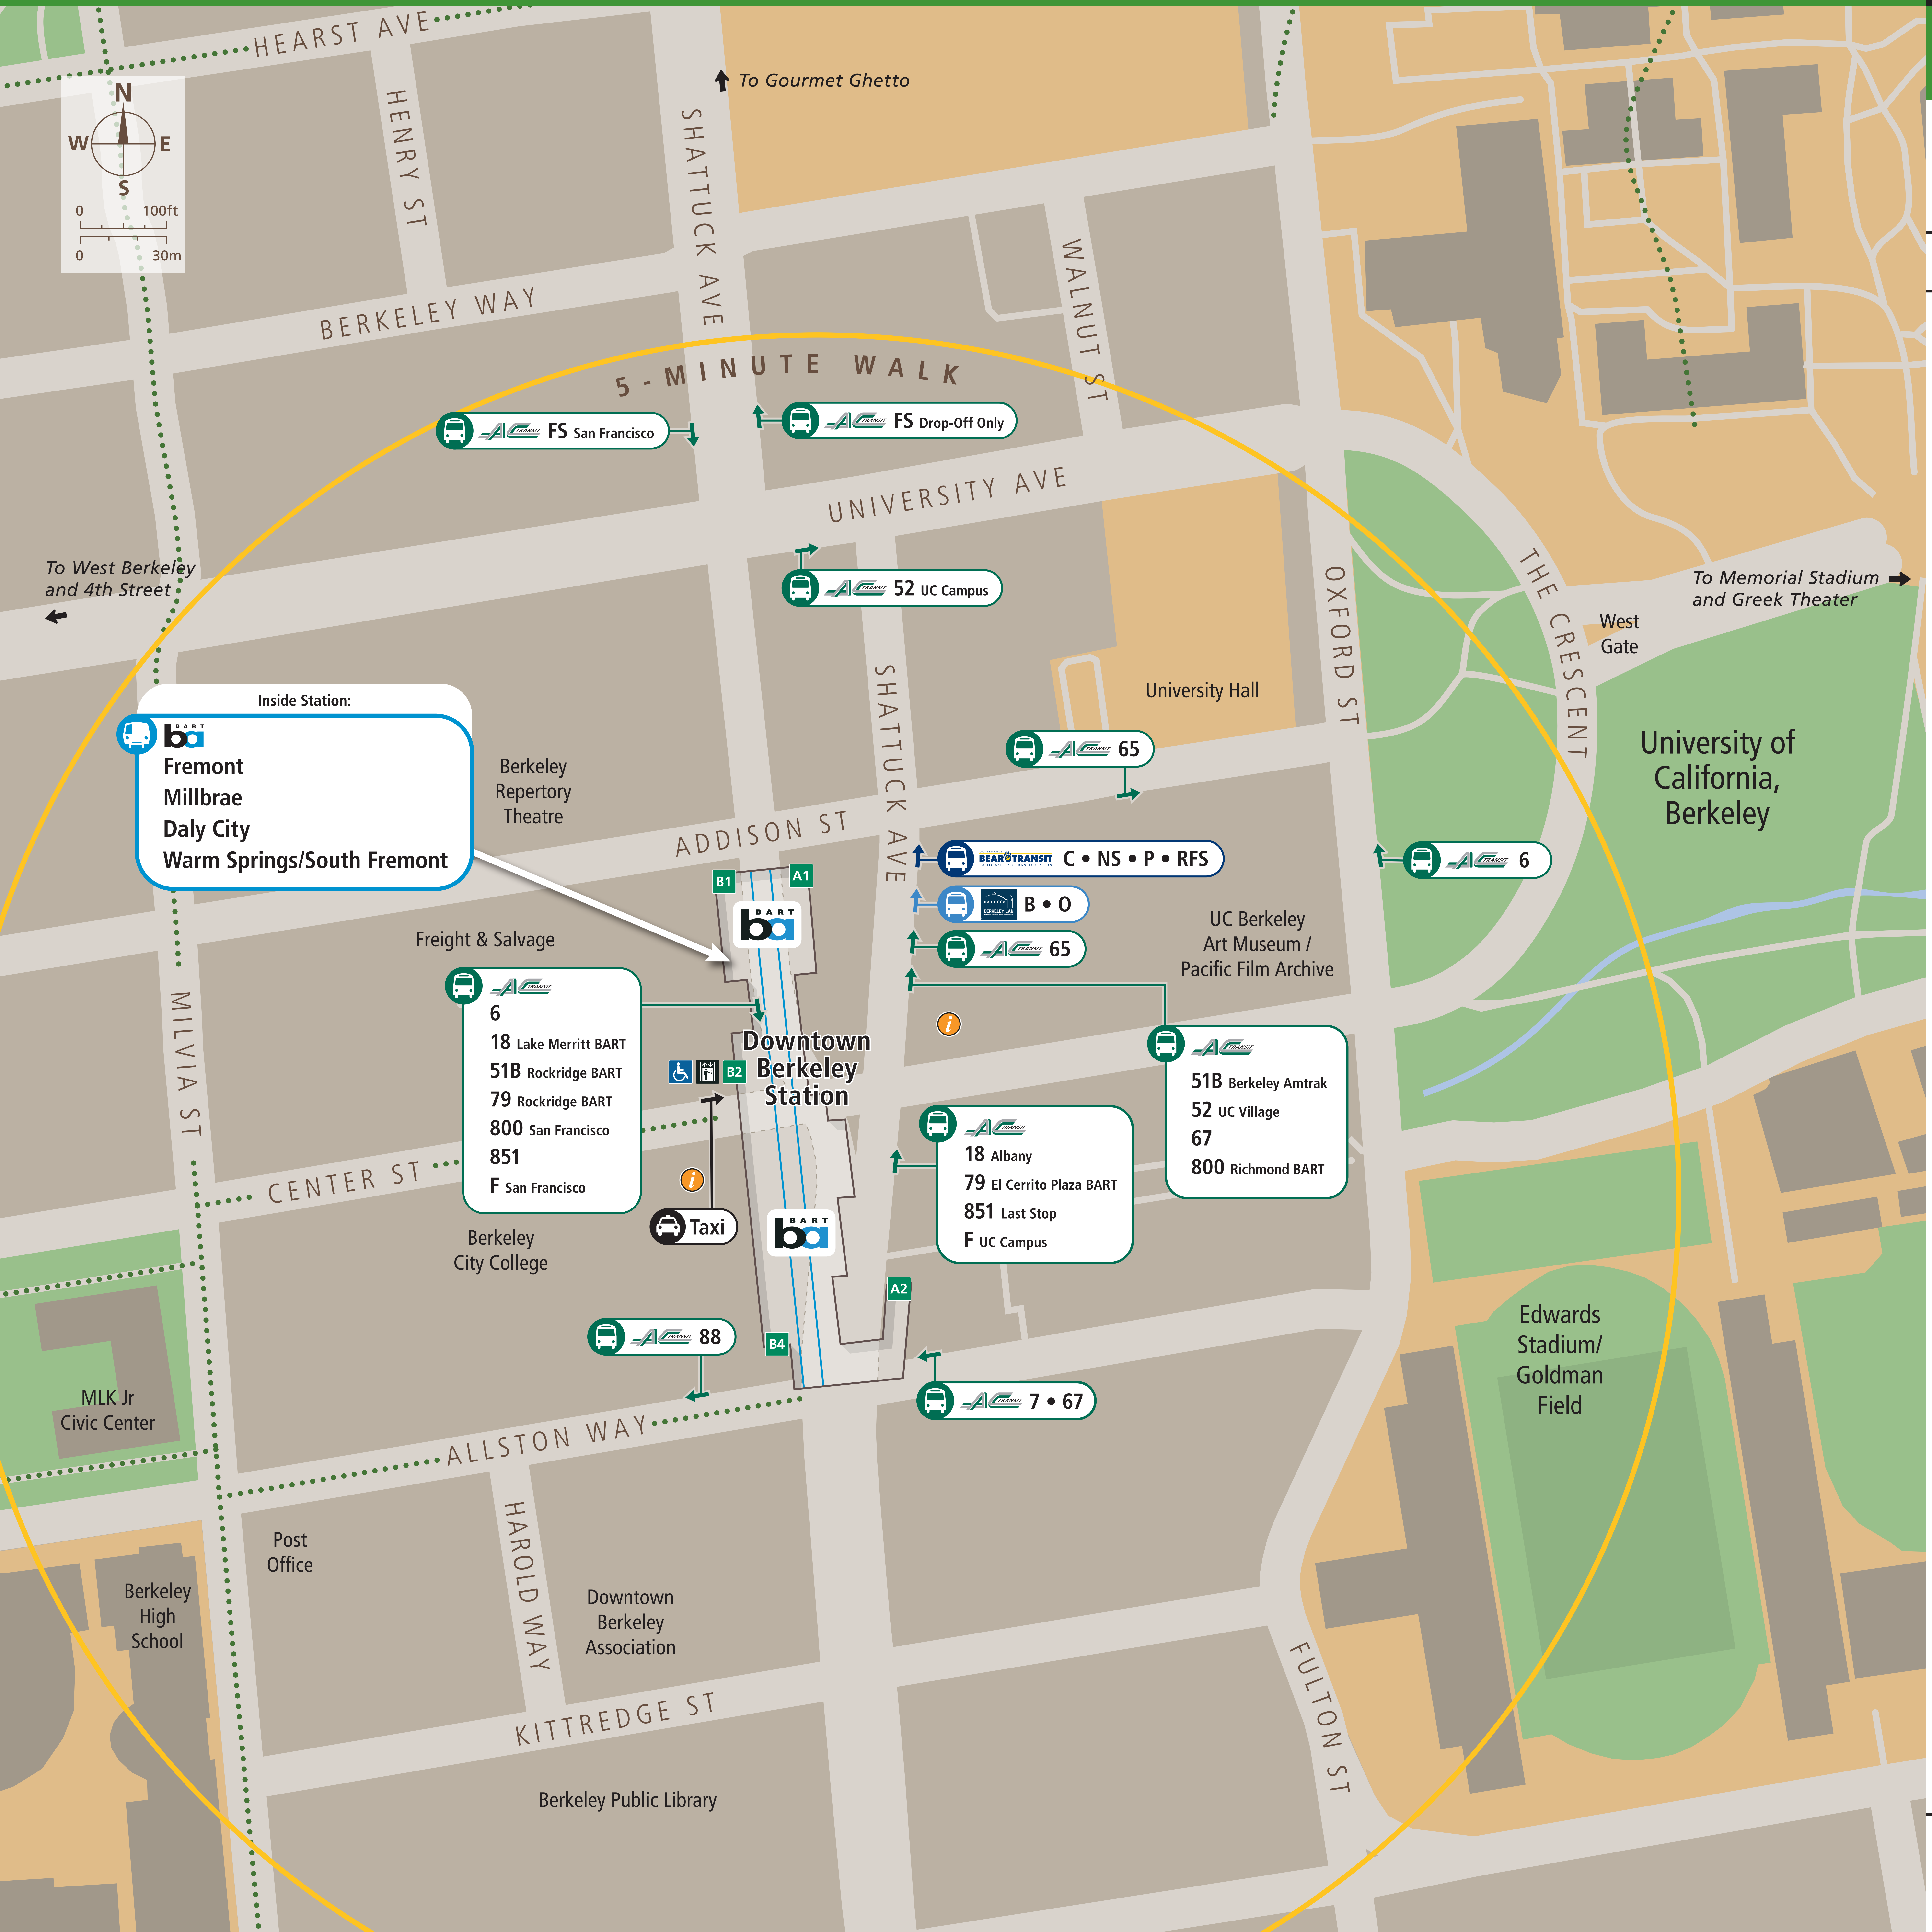

Transit Stops

Paradas del tránsito

公車站地圖

Transit Information

Downtown Berkeley Station

Berkeley

Map Key

- ★ You Are Here
- 5-Minute Walk
  1000ft/305m Radius
- B2 Station Entrance/Exit
- 🚆 BART Train
- 🚌 Bus
- 👉 Bus Stop
- 🚶 Elevator
- ♿ Wheelchair Accessible
- 📍 Transit Information
- ⋯ Bike Lane, Bike Boulevard,
  or Bike Friendly Street

Transit Lines

AC Transit	
Local Bus Lines	
6	Downtown Oakland
7	El Cerrito del Norte BART
18	University Village, Albany
18	Lake Merritt BART
51B	Berkeley Amtrak
51B	Rockridge BART
52	University Village, Albany
52	UC Berkeley
65	Lawrence Hall of Science
67	Spruce St & Grizzly Peak Blvd
79	El Cerrito Plaza BART
79	Rockridge BART
88	Lake Merritt BART
All Nighter Bus Lines (Approx. 1 am - 5 am)	
800	Market St & Van Ness Ave, San Francisco
800	Richmond BART
851	Fruitvale BART
Transbay Bus Lines	
F	Transbay Temporary Terminal, San Francisco
FS	Transbay Temporary Terminal, San Francisco

BEAR TRANSIT Bear Transit	
C	Central Campus Line
P	Perimeter Line
RFS	Richmond Field Station Line
NS	North Side Safety Shuttle
SS	South Side Safety Shuttle

Berkeley Lab (LBNL) Shuttle	
B	Blue Route - Blackberry Gate
O	Orange Route - Strawberry Gate

Free Bay Area
Transit Information
Dial 5-1-1 or visit 511.org