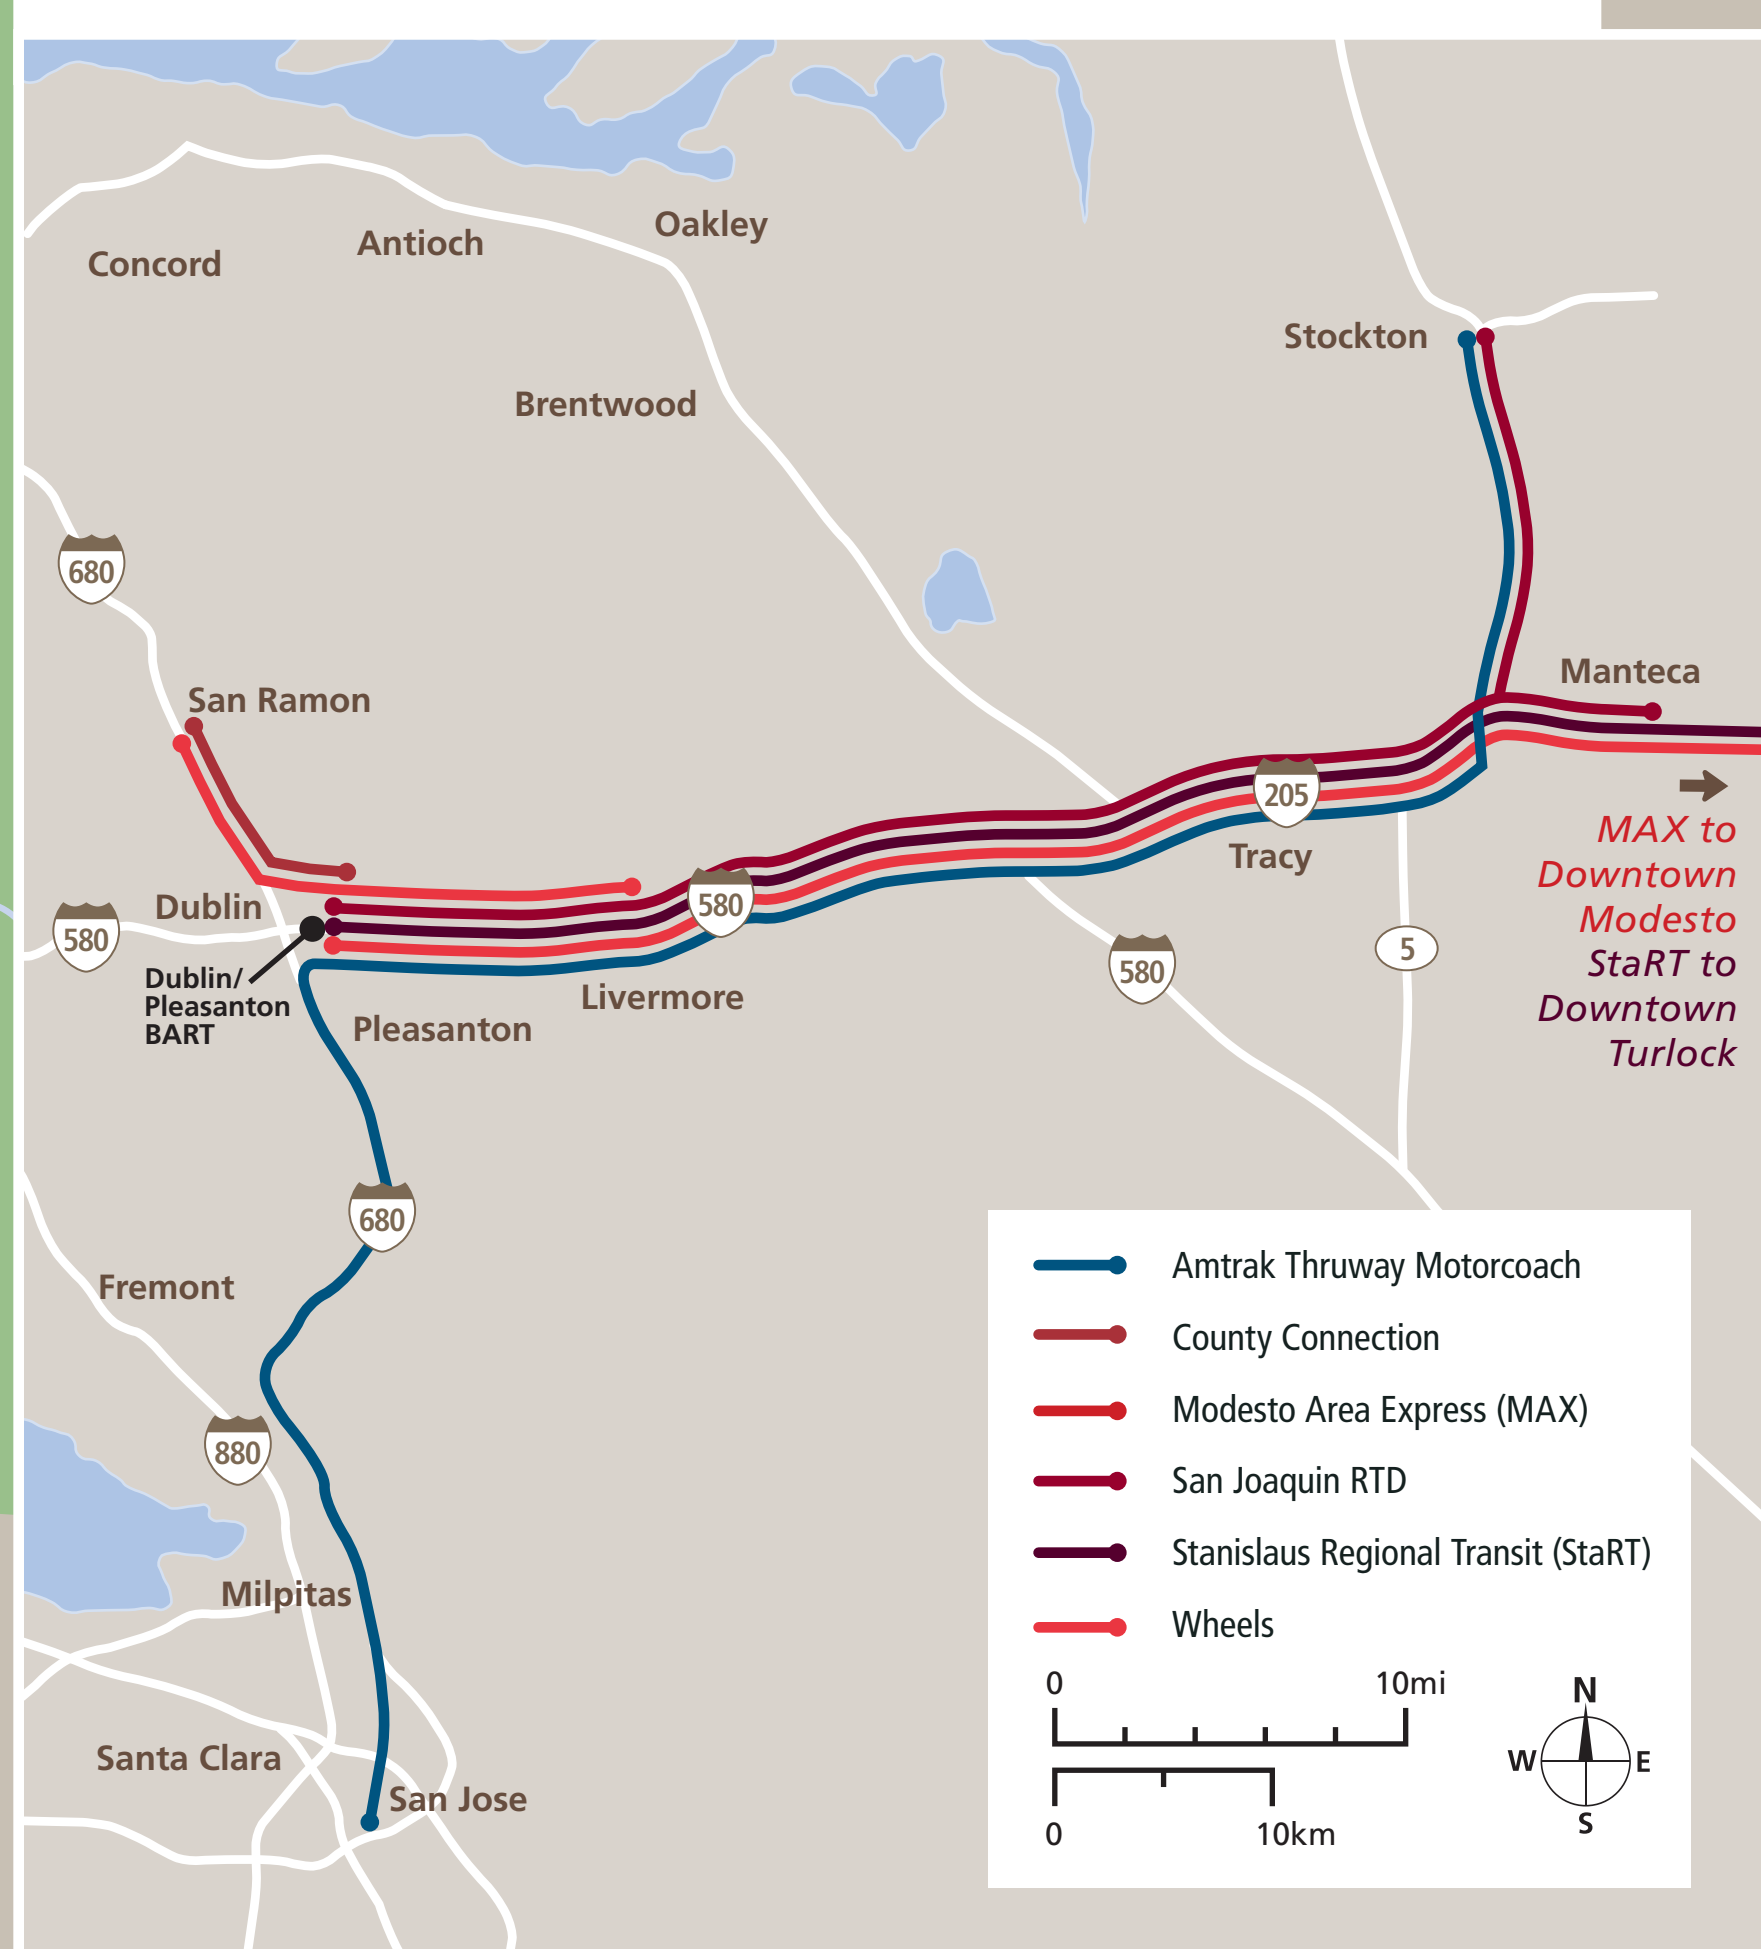

Transit Routes

Rutas del tránsito

公車路線圖

Transit Information

Dublin/Pleasanton Station

Dublin/Pleasanton Station

5801 Owens Drive, Pleasanton

Map Key

- You Are Here
- 5-Minute Walk 1000ft/305m Radius
- BART
- Amtrak Thruway Coach
- County Connection
- Modesto Area Express
- San Joaquin RTD
- Stanislaus Regional Transit
- Wheels
- Route Terminus
- Shared Use Bicycle & Pedestrian Path or Trail
- On-Street Bicycle Connection (Future Trail)

This map does not show all commuter, express, special event, or all-night routes. Service may vary with time of day or day of week. Service changes may have occurred since printing. Please consult transit agency schedule or contact 511 for more information.

West Dublin/Pleasanton BART

- 3
- 30R
- 53
- BART

Pleasanton ACE Station

- 53
- 54
- 92X
- ACE

Regional Bus Connections

- Amtrak Thruway Motorcoach
- County Connection
- Modesto Area Express (MAX)
- San Joaquin RTD
- Stanislaus Regional Transit (StaRT)
- Wheels

Free Bay Area Transit Information
Dial 5-1-1 or visit 511.org