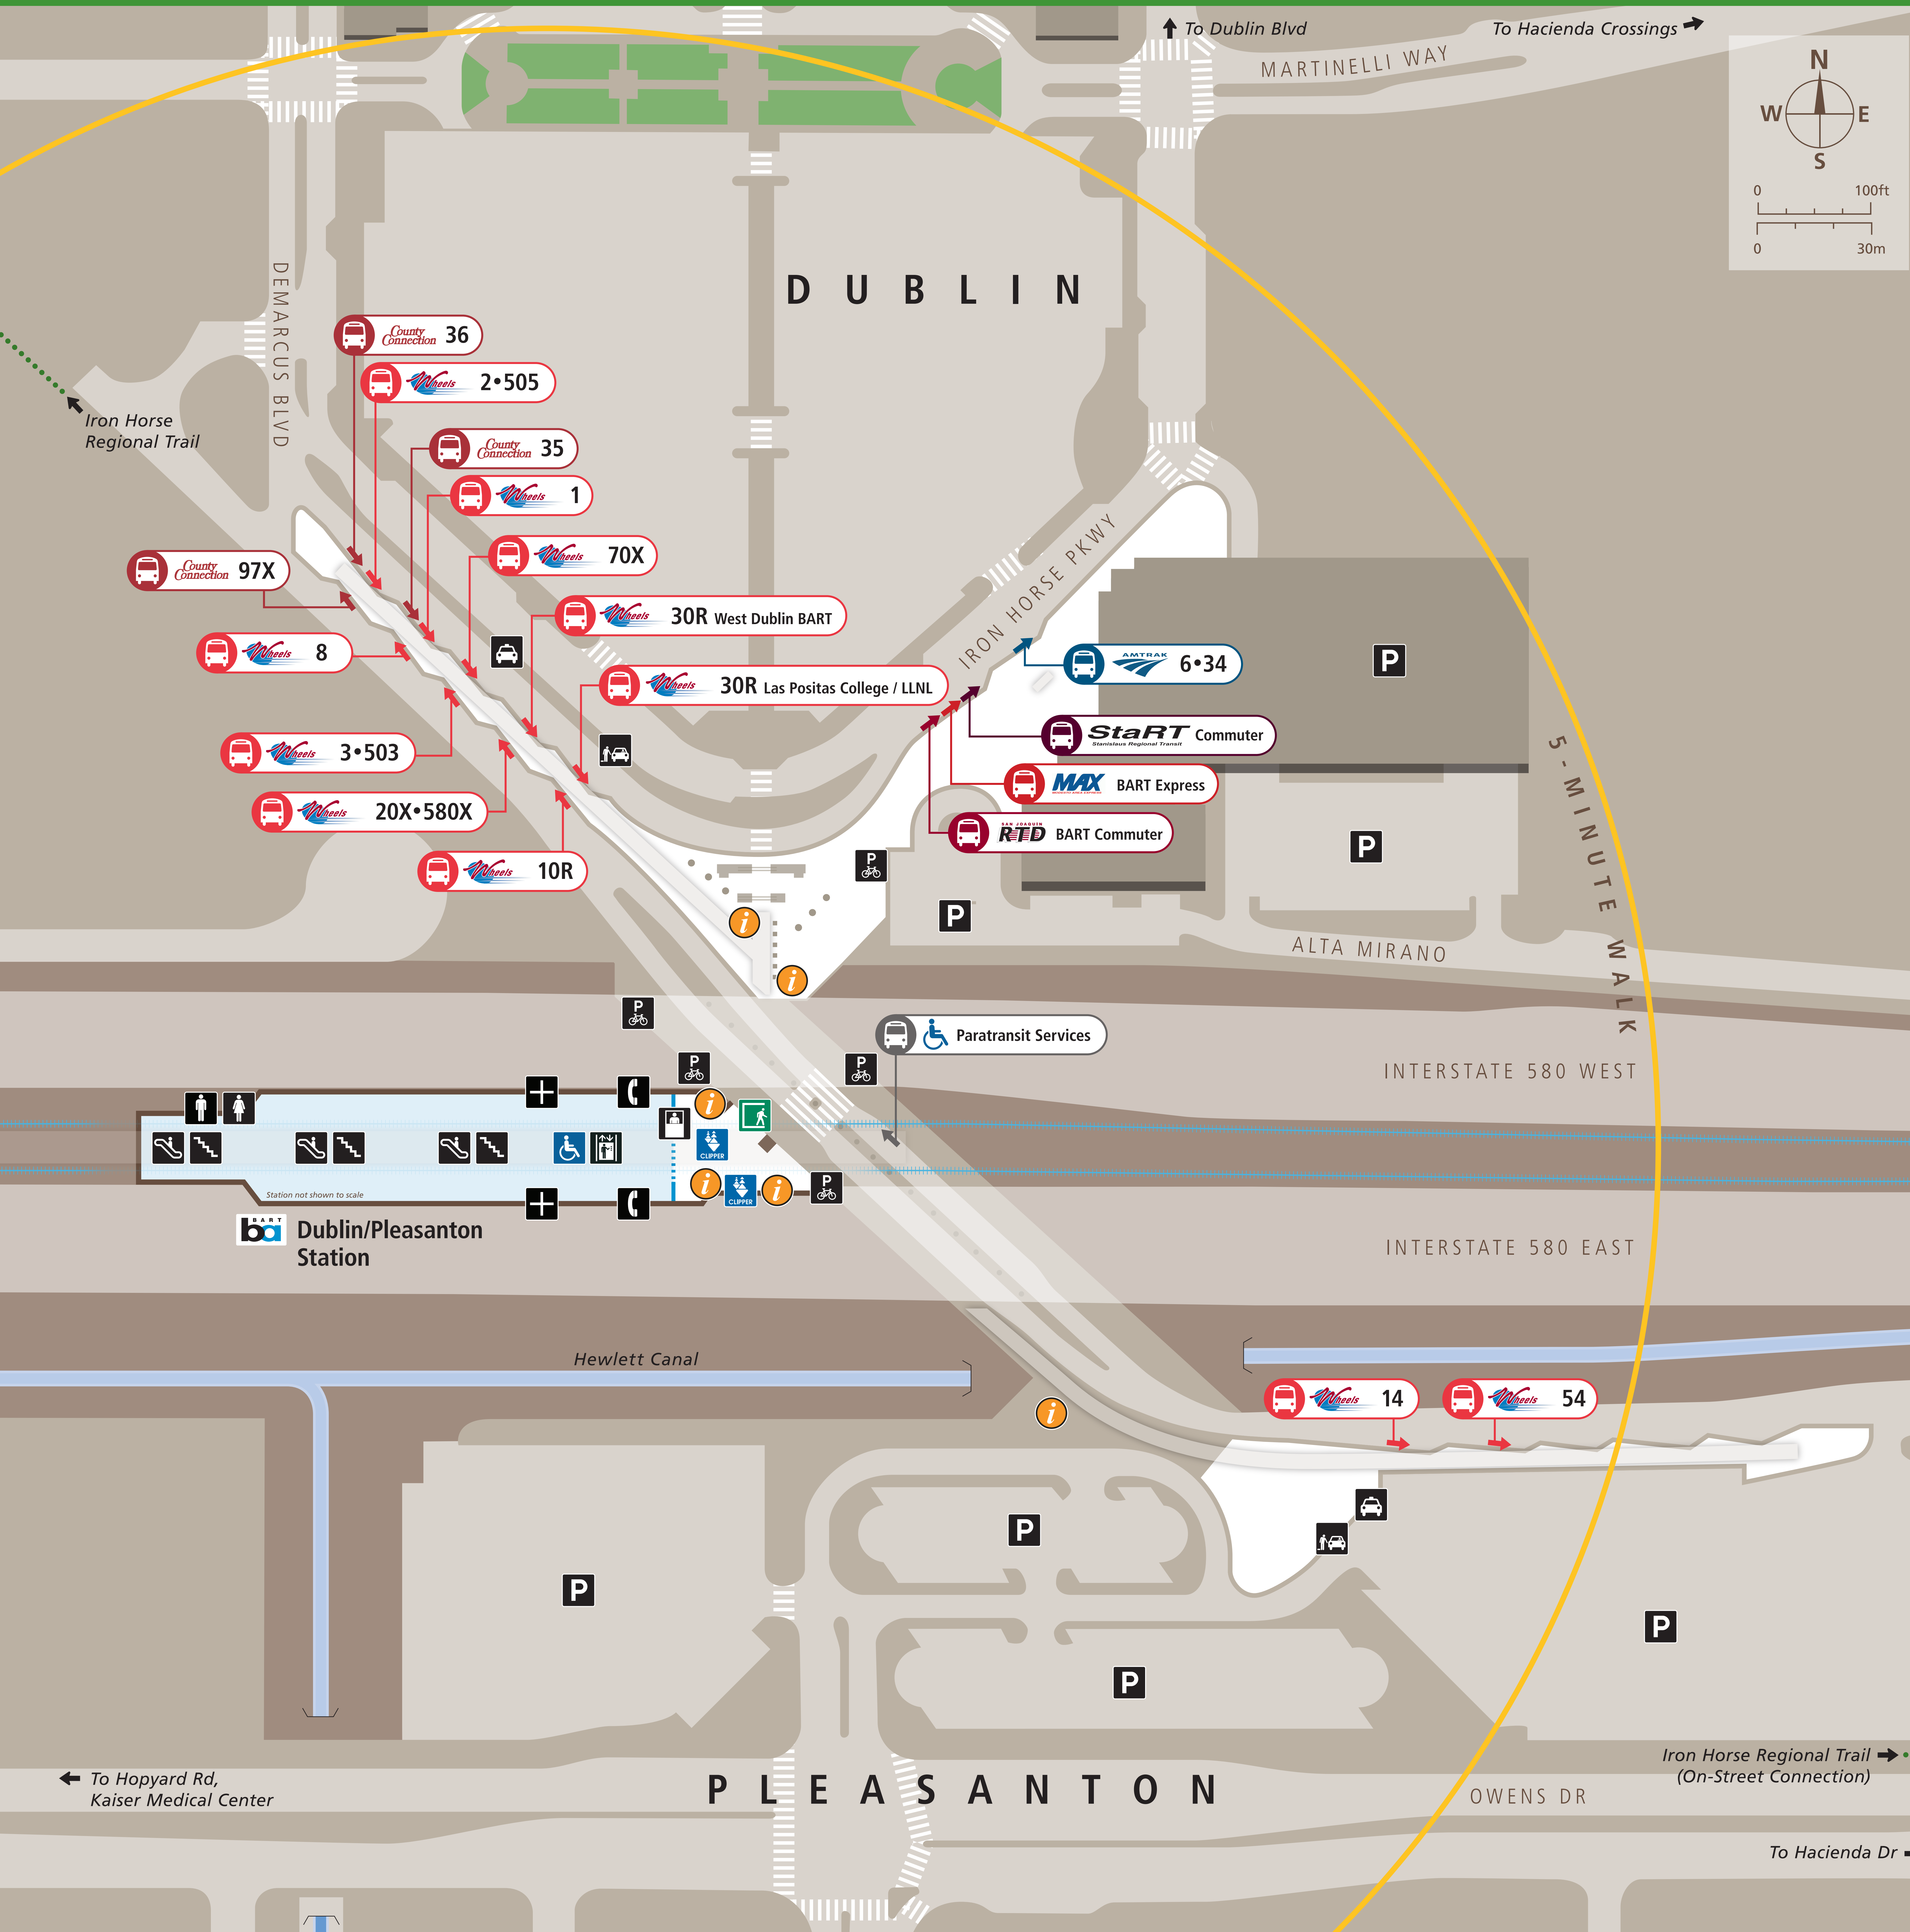

Transit Stops

Paradas del tránsito

公車站地圖

Transit Information

Dublin/Pleasanton Station

Map Key

- ★ You Are Here
- 5-Minute Walk
  1000ft/305m Radius
- Bus
- Transit Stop
- BART Parking
- Bike Parking
- Elevator
- Escalator
- Passenger Pick-up/Drop-off
- Restrooms
- Stairs
- Station Agent Booth
- Station Entrance/Exit
- Taxi Stand
- Telephone
- Ticket Vending:
  - Clipper / Add Cash Value
  - Addfare
  - Transit Information

Transit Lines

- **Amtrak Thruway Motorcoach**
  - 6 Stockton-San Jose (ticketed passengers only)
  - 34 Stockton-San Francisco
- **County Connection**
  - 35 San Ramon TC via Daugherty Valley
  - 36 San Ramon TC via San Ramon Valley Blvd
  - 97X Bishop Ranch
- **MAX Modesto Area Express**
  - BART Express Downtown Modesto
- **San Joaquin RTD**
  - BART Commuter Stockton-Downtown TC
- **Stanislaus Regional Transit**
  - Commuter Patterson / Turlock Transit Center
- **Wheels**
  - 1 Santa Rita Jail
  - 2 Tassajara Rd / Fallon Rd
  - 3 Stoneridge Mall
  - 8 Hopyard Rd / First St
  - 10R Santa Rita Rd / Livermore Transit Center
  - 14 Outlets / Livermore Transit Center
  - 30R West Dublin BART
  - 30R Las Positas College / LLNL
  - 54 ACE
  - 20X LLNL / Livermore Transit Center
  - 70X Pleasant Hill / Walnut Creek
  - 580X Livermore Transit Center

**Free Bay Area
Transit Information**
Dial 5-1-1 or visit 511.org

Revised August 8, 2017

← To Hopyard Rd,
Kaiser Medical Center

Iron Horse Regional Trail
(On-Street Connection) →

To Hacienda Dr →