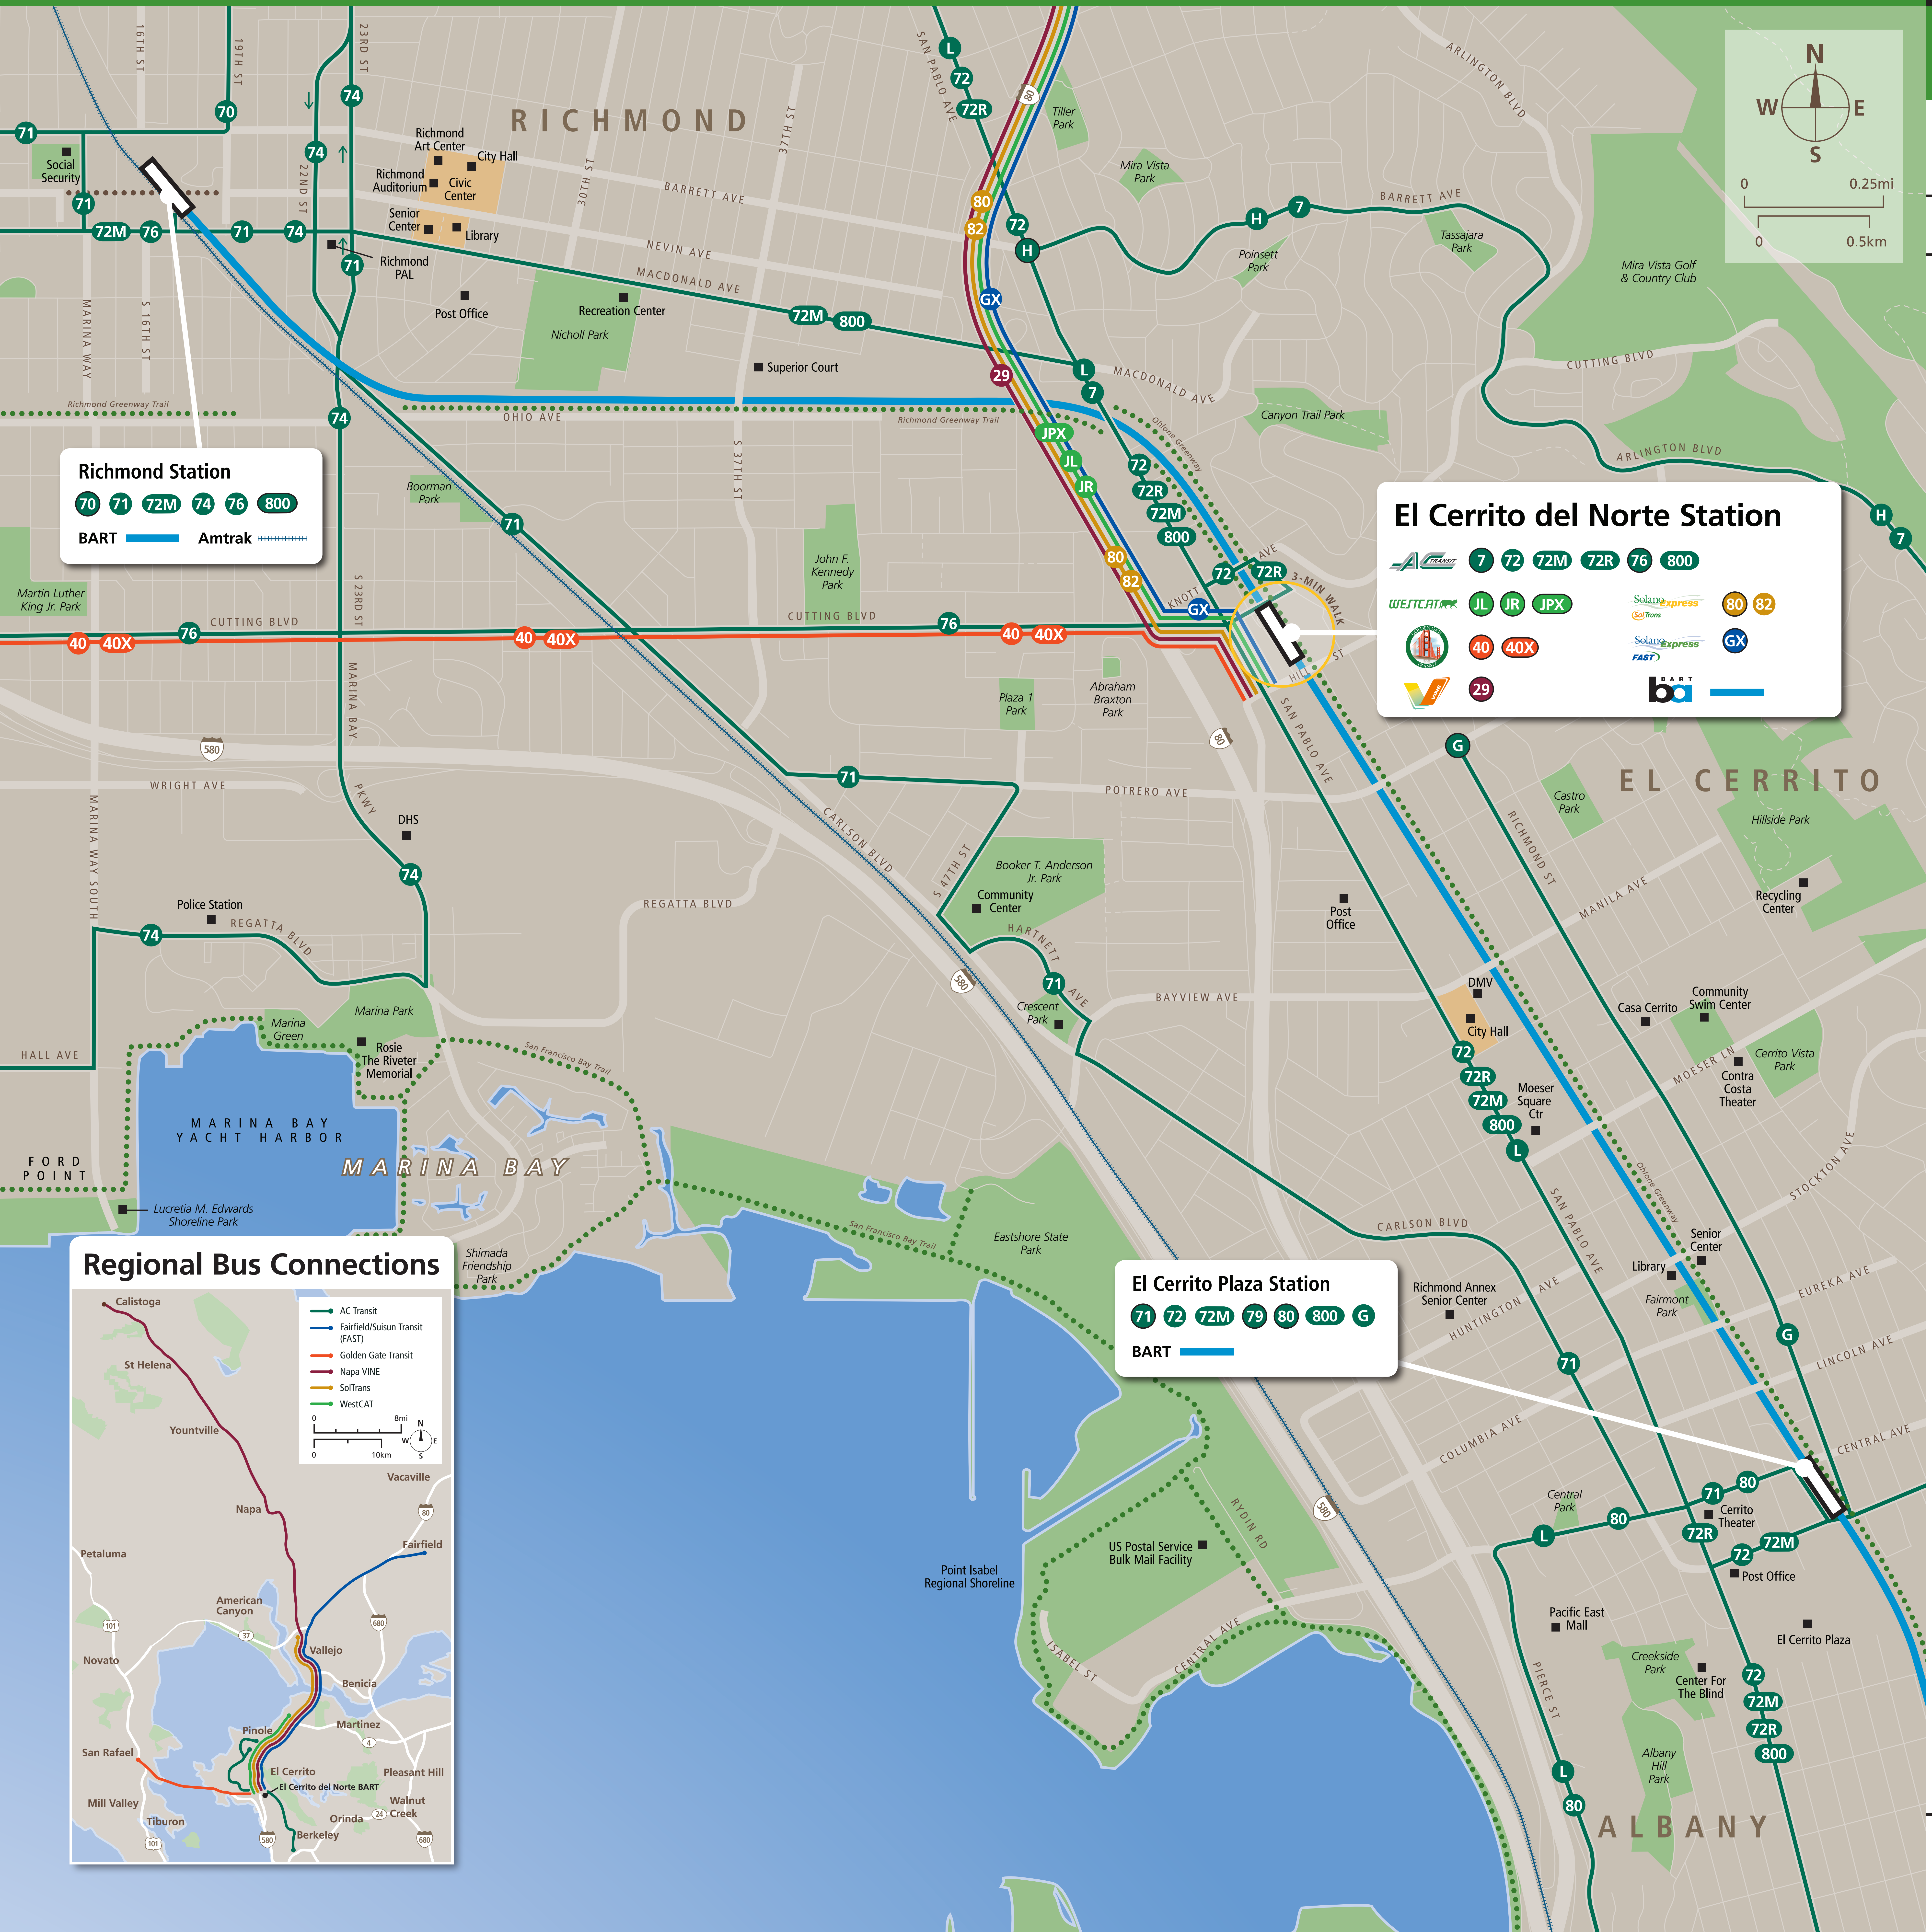

Transit Routes

Rutas del tránsito

公車路線圖

Các Tuyến Đường Xe Công Cộng

Transit Information

El Cerrito del Norte Station

El Cerrito

Map Key

- You Are Here
- 3-Minute Walk
  500ft/150m Radius
- BART
- AC Transit
- WestCAT
- Golden Gate Transit
- SolanoExpress (SolTrans)
- SolanoExpress (FAST)
- Napa VINE
- Amtrak
- Route Terminus
- Shared Use Bicycle & Pedestrian Path or Trail
- Pedestrian Walkway

This map does not show all commuter, express, special event, or all-night routes. Service may vary with time of day or day of week. Service changes may have occurred since printing. Please consult transit agency schedule or contact 511 for more information.

Free Bay Area Transit Information
Dial 5-1-1 or visit 511.org

Revised June 27, 2018