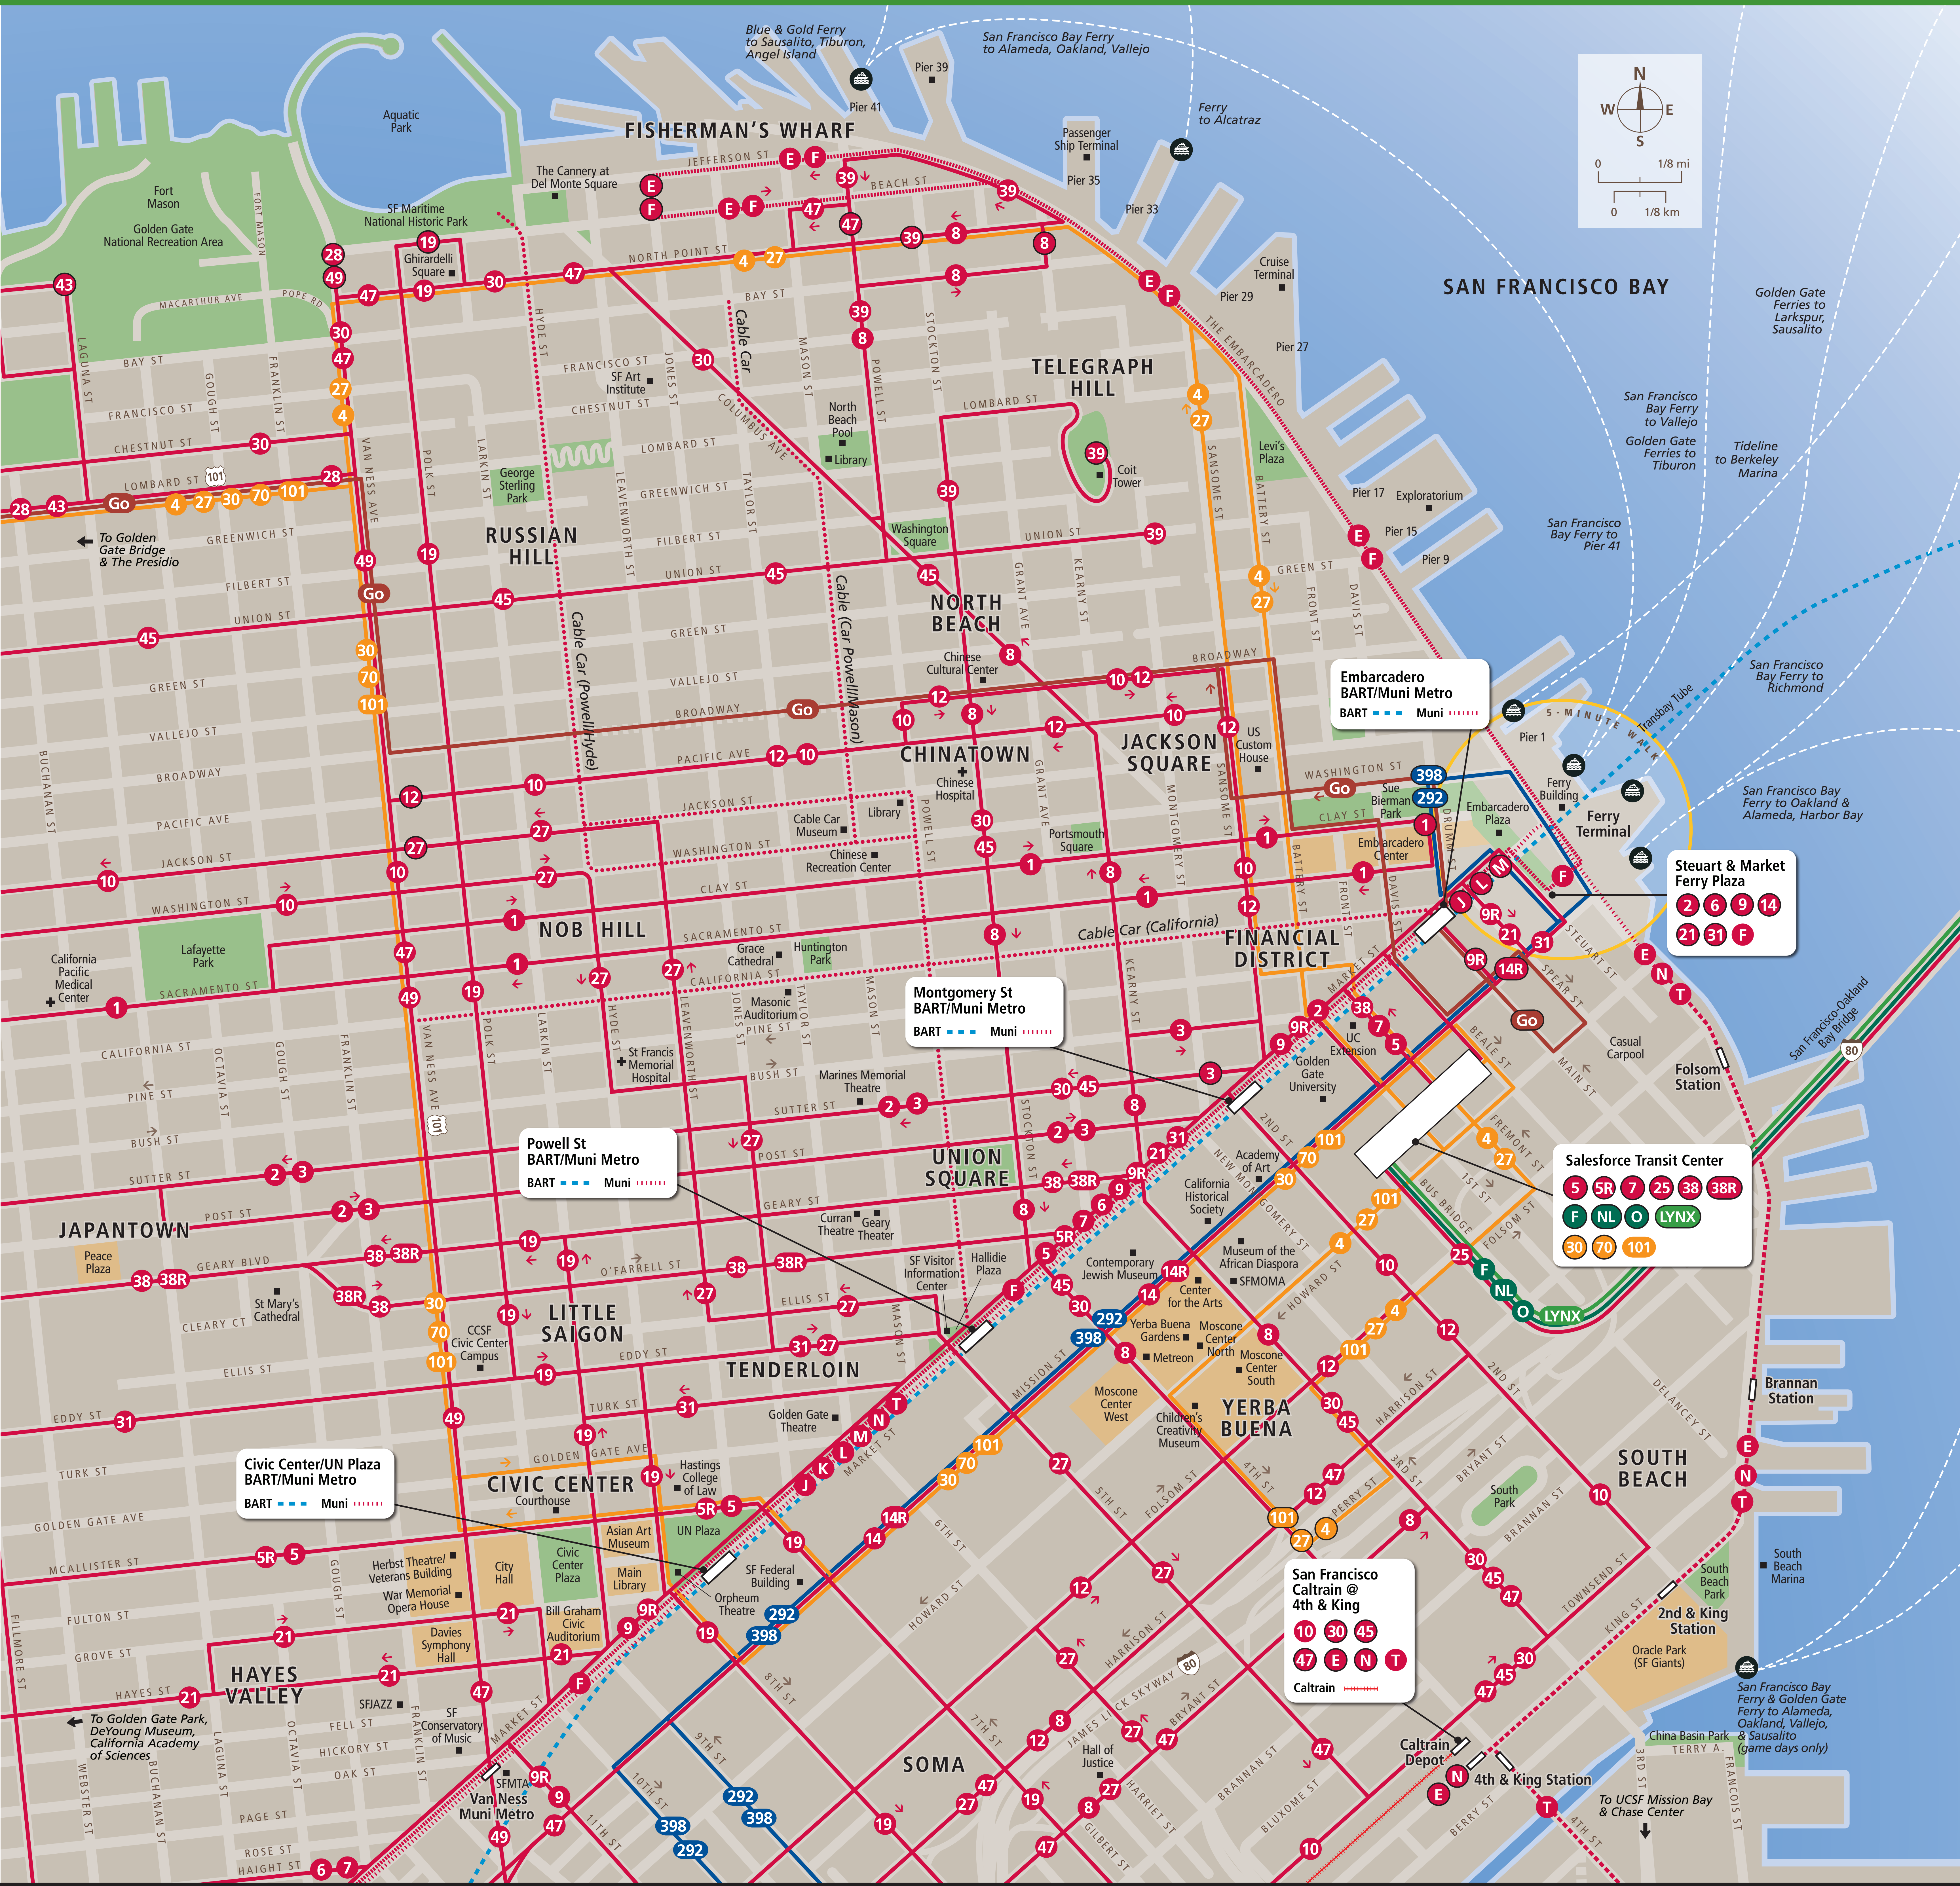

# Transit Routes

Rutas del tránsito

公車路線圖

## Transit Routes Ferry Terminal San Francisco

### Map Key

- ★ You Are Here
- BART (underground)
- ..... Caltrain
- ..... Muni Cable Car
- T --- Muni Metro
- L --- Muni Metro (underground)
- F --- Muni E & F Line Historic Streetcar
- 14 --- Muni Bus
- 70 Golden Gate Transit
- 292 SamTrans
- NL AC Transit
- LYNX WestCAT
- Go PresidiGo
- 14 Route Terminus
- Ferry Terminal

During limited hours the following lines also serve downtown San Francisco:

- AC Transit:** 800, B, C, CB, E, FS, G, H, J, L, LA, NX, NX1, NX2, NX3, NX4, NXC, OX, P, S, SB, V, W, Z
- Golden Gate Transit:** 2, 8, 18, 24, 24X, 38, 44, 54, 56, 58, 72, 72X, 74, 76, 92, 101X
- Muni:** 1AX, 1BX, 8AX, 8BX, 14X, 30X, 31AX, 31BX, 38AX, 38BX, 41, 76X, 81X, 82X, 83X, 90, 91, NX