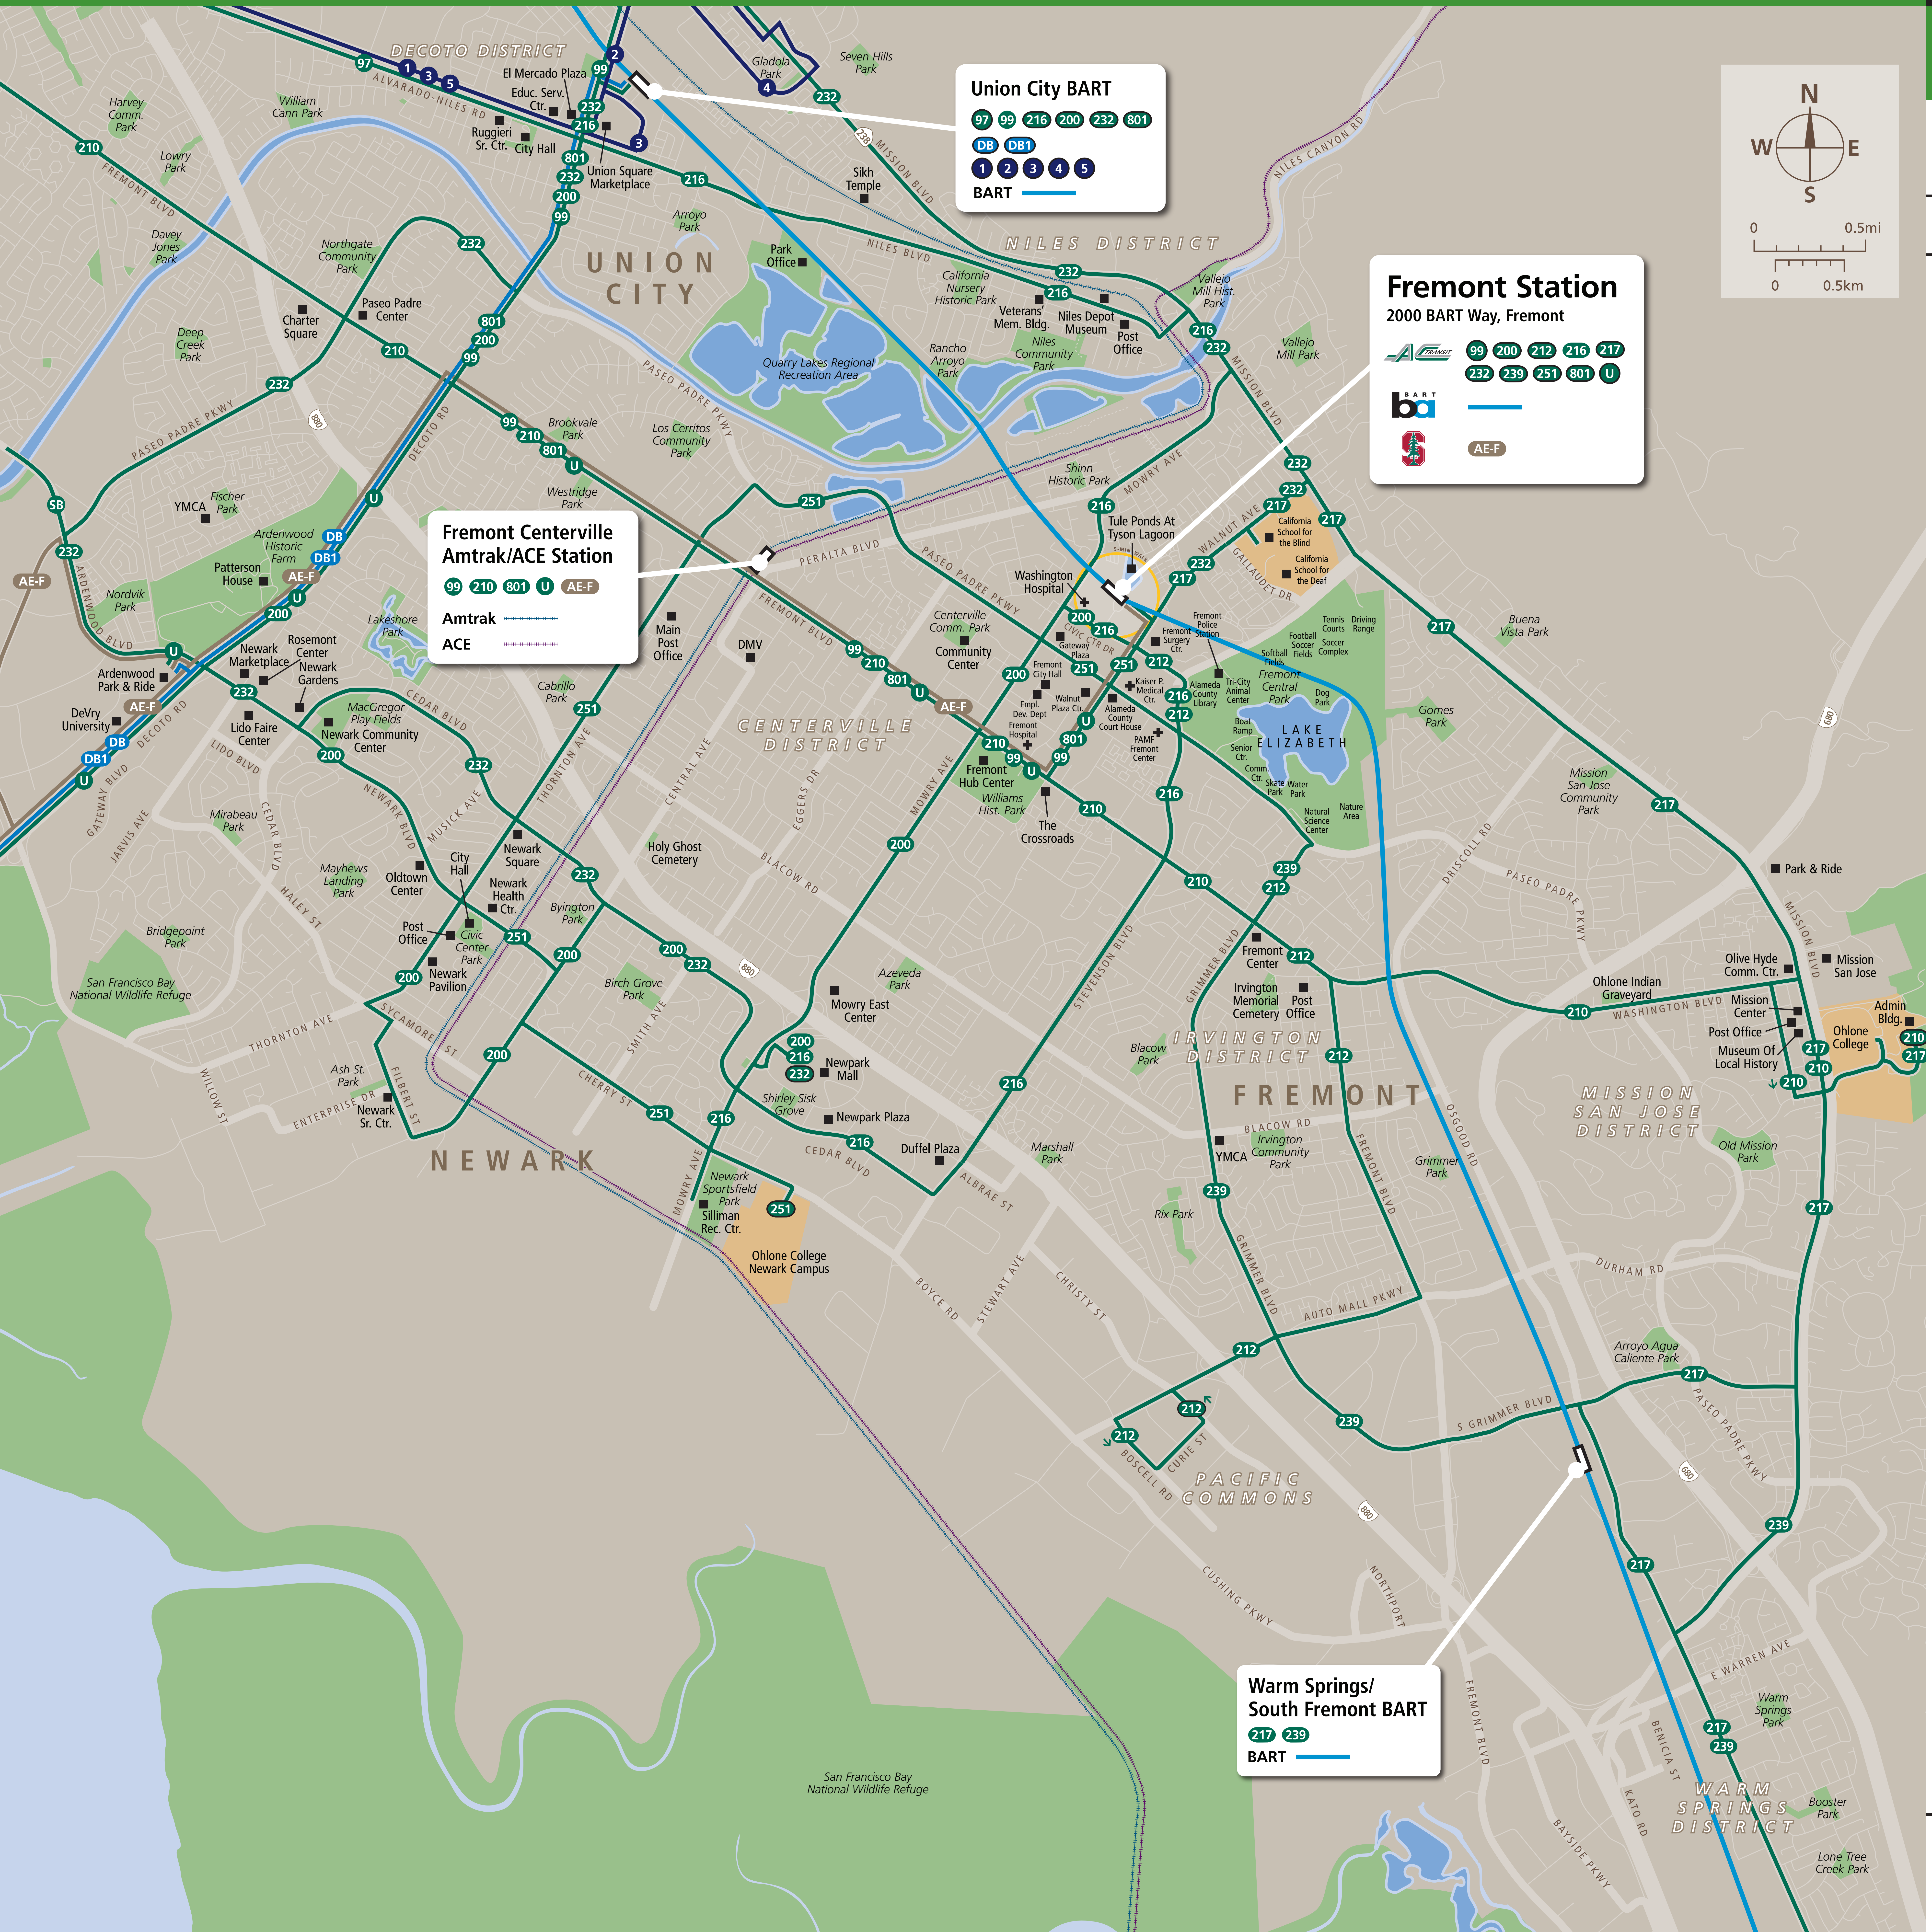

Transit Routes

Rutas del tránsito

公車路線圖

Union City BART

97 99 216 200 232 801

DB DB1

1 2 3 4 5

BART

Fremont Station
2000 BART Way, Fremont

99 200 212 216 217

232 239 251 801 U

BART

AE-F

Fremont Centerville Amtrak/ACE Station

99 210 801 U AE-F

Amtrak

ACE

Warm Springs/ South Fremont BART

217 239

BART

Transit Information

Fremont Station

Fremont

Map Key

- You Are Here
- 5-Minute Walk 1000ft/305m Radius
- BART
- 99 AC Transit
- ACE
- Amtrak Train
- DB Dumbarton Express
- 2 Union City Transit
- AE-F Stanford Marguerite
- 99 Route Terminus

This map does not show all commuter, express, special event, or all-night routes. Service may vary with time of day or day of week. Service changes may have occurred since printing. Please consult transit agency schedule or contact 511 for more information.

Call 511 | 511.org