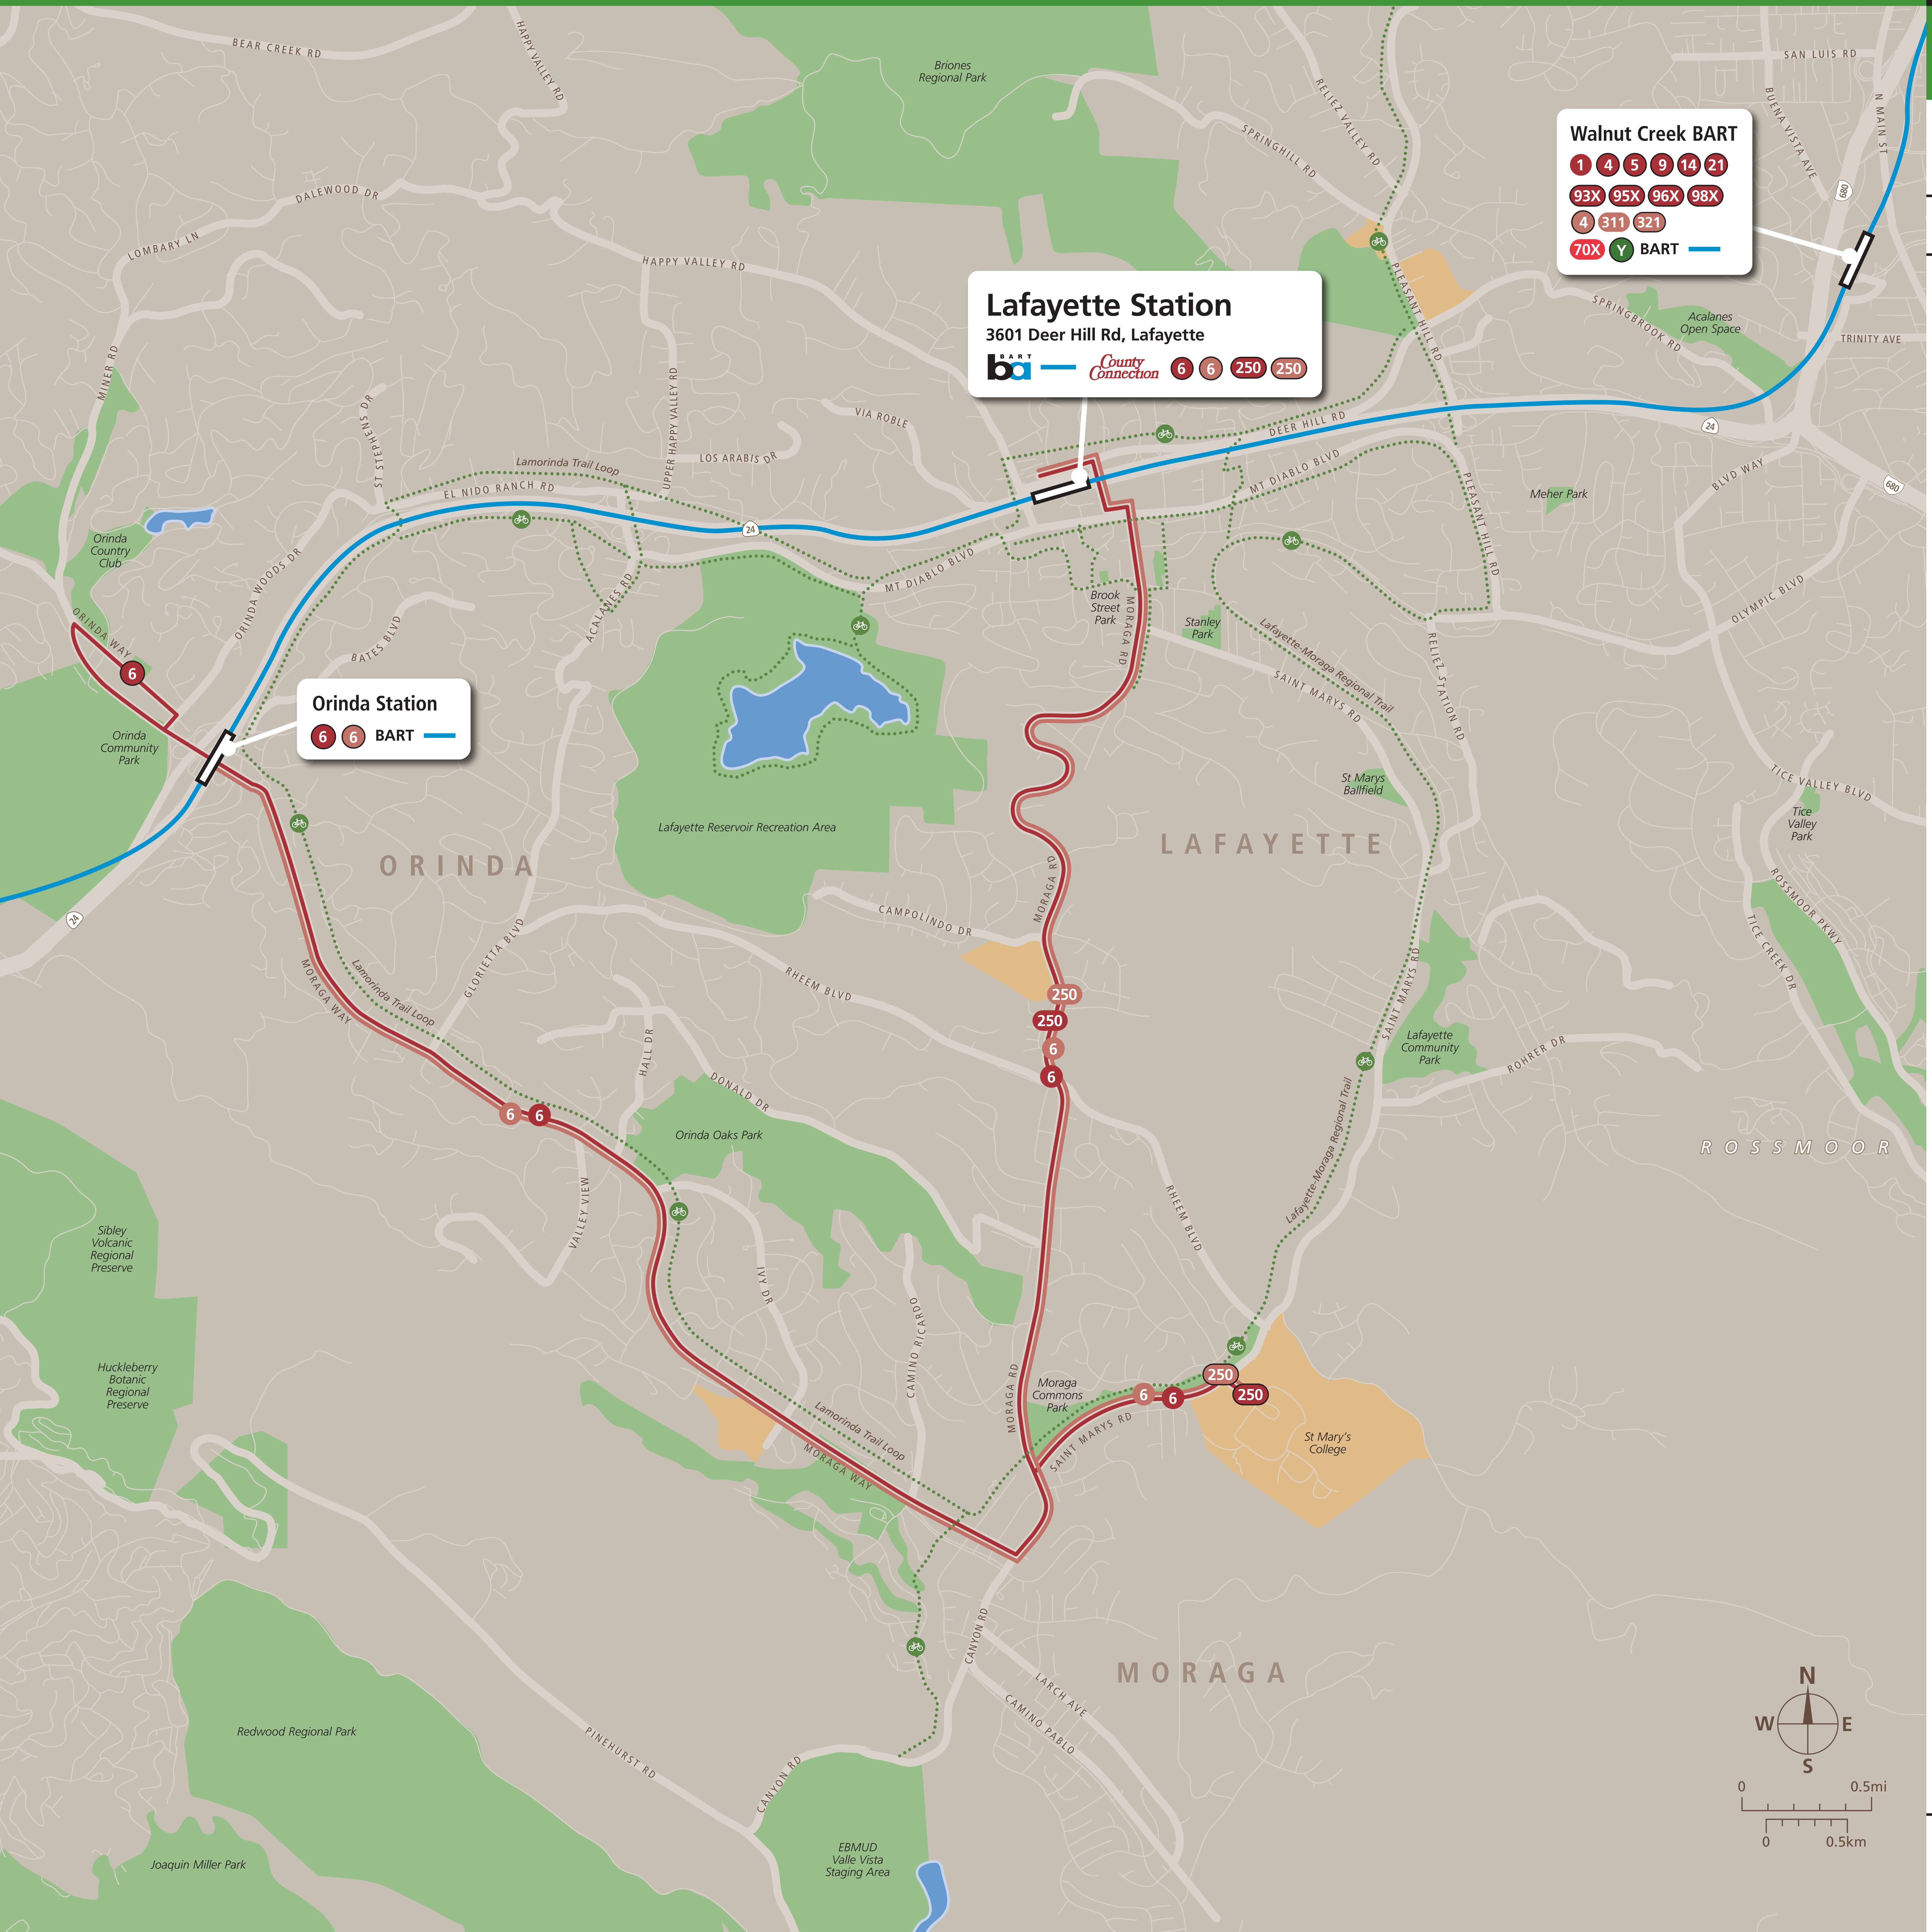

Transit Routes

Rutas del tránsito

公車路線圖

Lafayette Station
3601 Deer Hill Rd, Lafayette

BART — **County Connection** 6 6 250 250

Orinda Station

6 6 **BART** —

Walnut Creek BART

1 4 5 9 14 21
93X 95X 96X 98X
4 311 321
70X Y **BART** —

Transit Information

Lafayette Station

Lafayette

Map Key

- You Are Here
- BART
- County Connection Weekday Service
- County Connection Weekend Service
- SolanoExpress
- Wheels
- Route Terminus
- Bike Routes

This map does not show all commuter, express, special event, or all-night routes. Service may vary with time of day or day of week. Service changes may have occurred since printing. Please consult transit agency schedule or contact 511 for more information.

Call 511 | 511.org