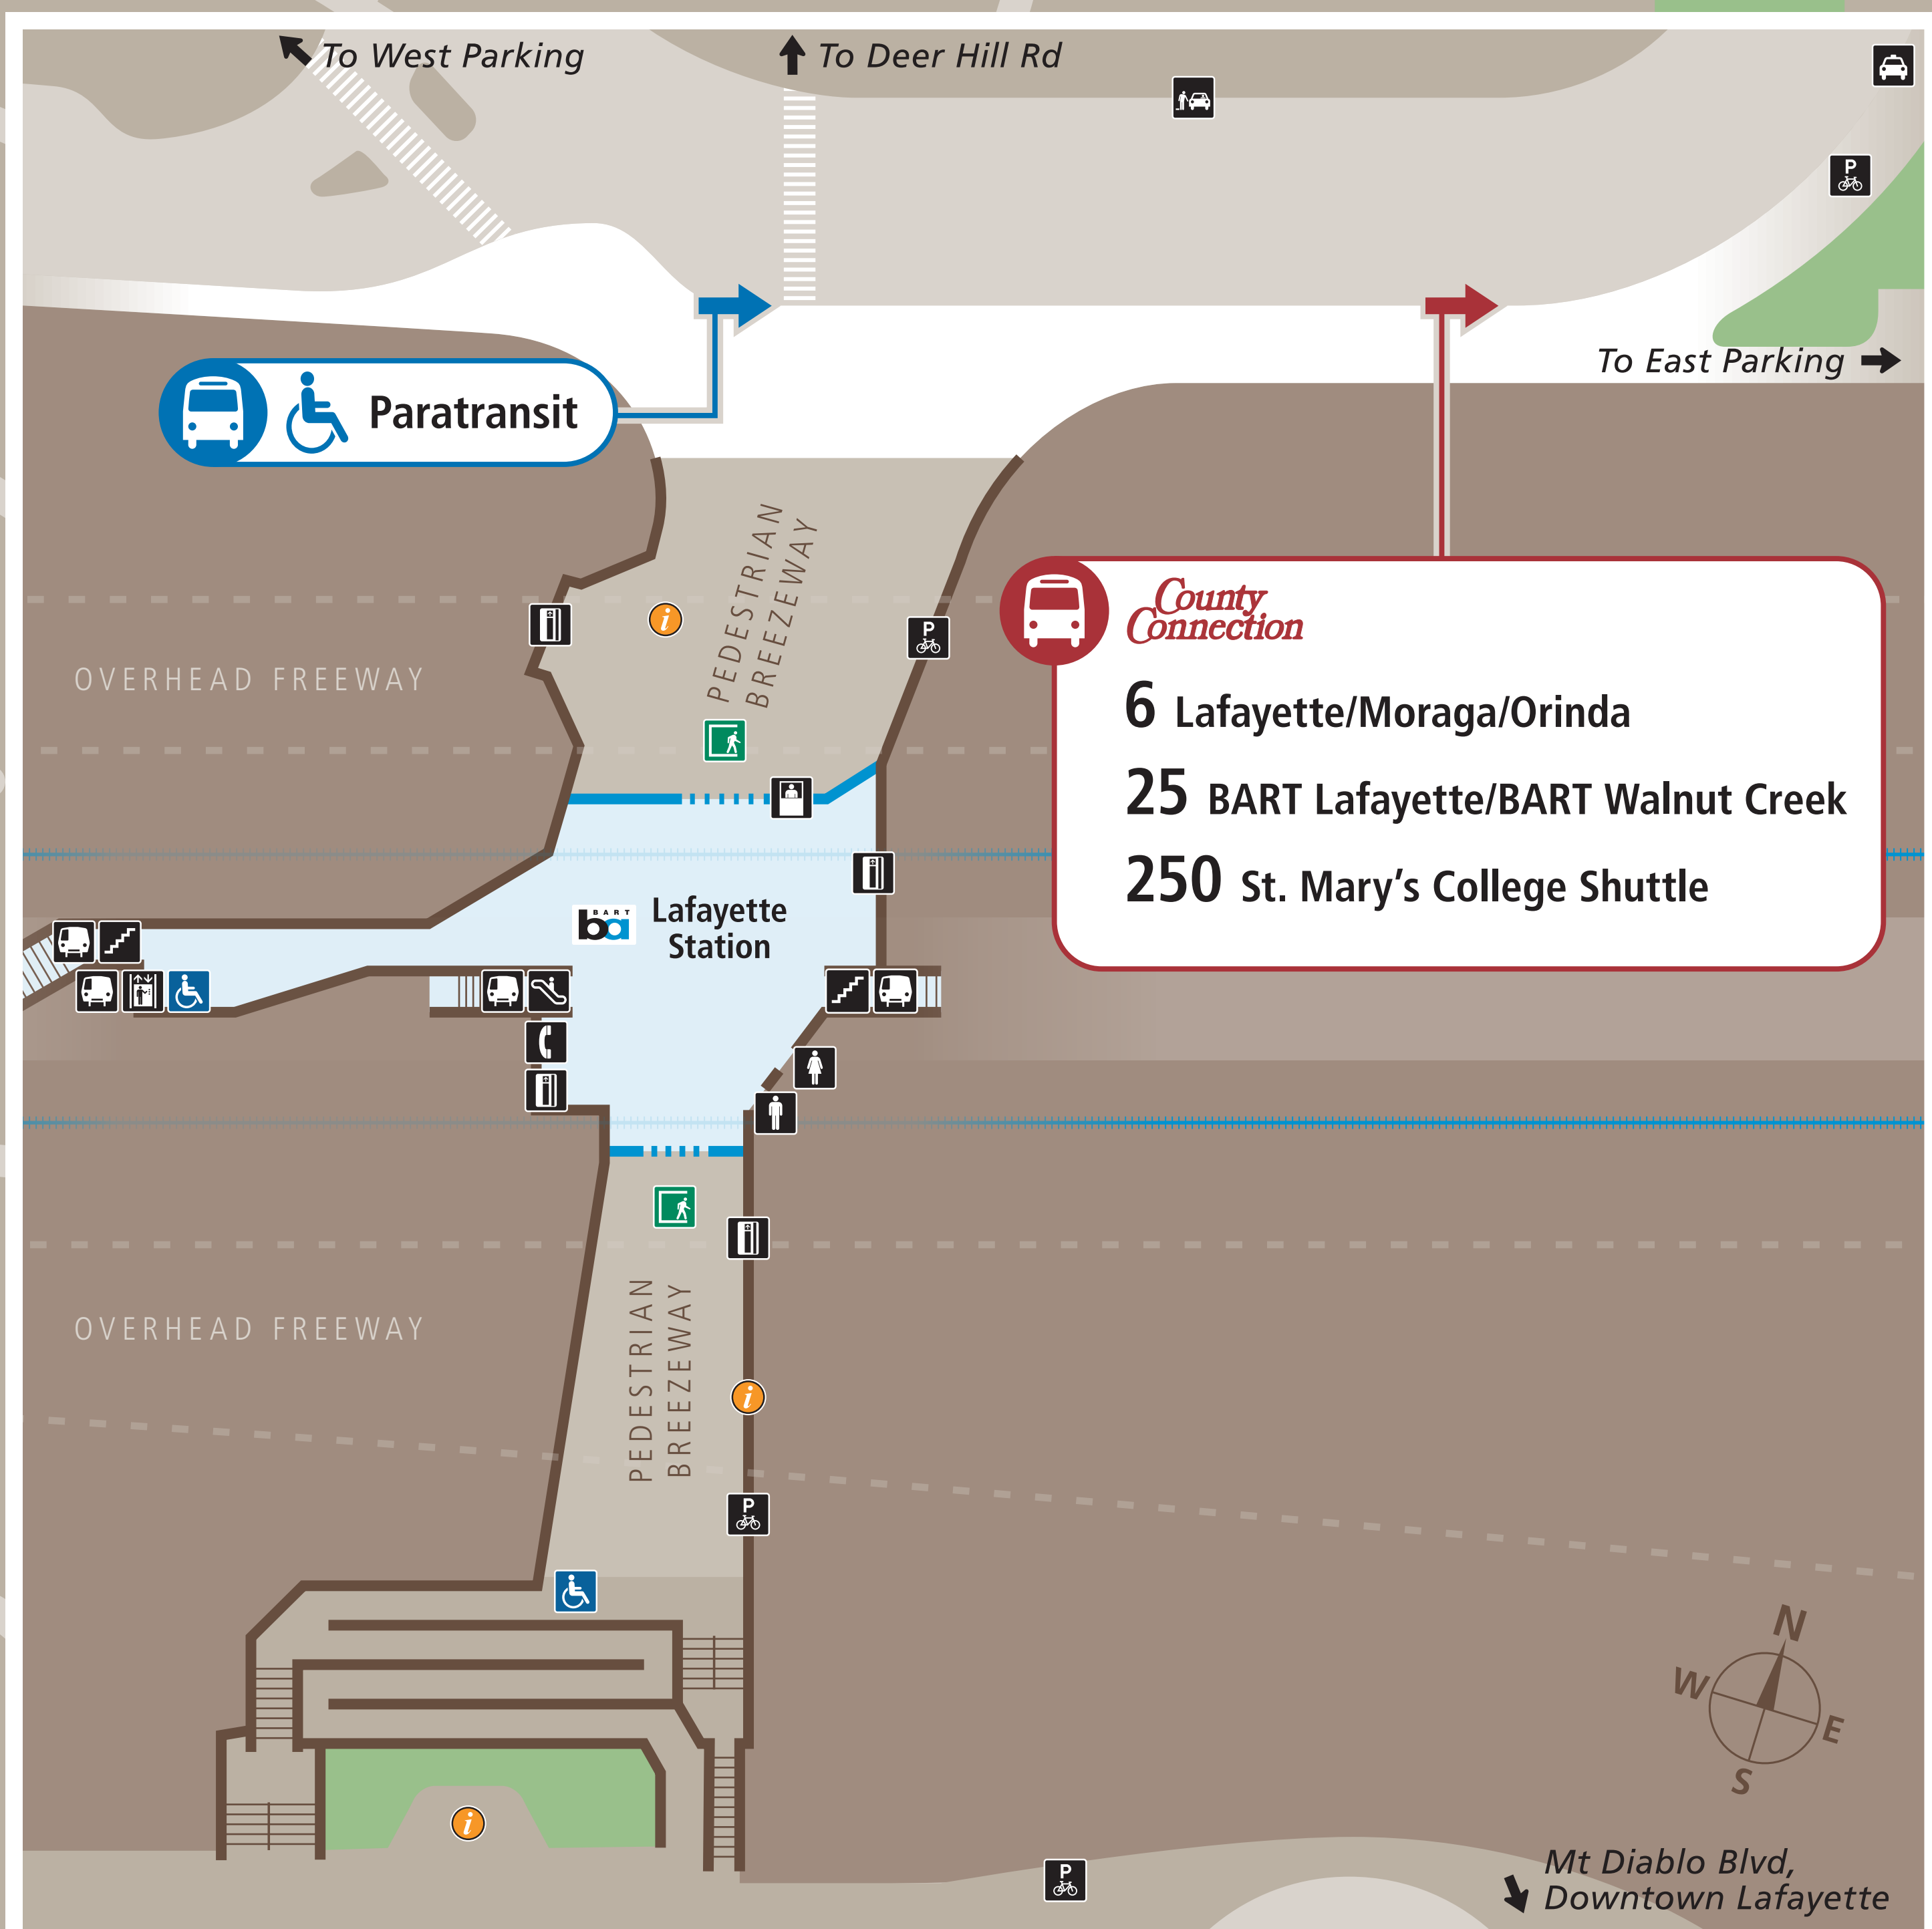

Transit Stops

Paradas del tránsito

公車站地圖

Các Trạm Xe Công Cộng

Transit Information

Lafayette Station

Lafayette

Map Key

- You Are Here
- 5-Minute Walk 1000ft/305m Radius
- Transit Information
- Station Entrance/Exit
- BART Train
- Bus
- Transit Stop
- BART Tickets
- Bicycle Lockers
- Bike Path or Lane
- Elevator
- Escalator
- Parking
- Passenger Pick-up/Drop-off
- Pedestrian Path
- Restrooms
- Stairs
- Station Agent Booth
- Taxi Stand
- Telephones
- Wheelchair Accessible

Transit Lines

- County Connection
- **Local Bus Lines**
- 6 Lafayette/Moraga/Orinda
- 25 BART Lafayette/BART Walnut Creek
- 250 St. Mary's College Shuttle

**Free Bay Area
Transit Information**
Dial 5-1-1 or visit 511.org

Sponsored by the Metropolitan Transportation Commission. Contact us at (510) 201-1847 or signcomments@mtc.ca.gov.

Revised February 3, 2017

Station Map

- 6 Lafayette/Moraga/Orinda
- 25 BART Lafayette/BART Walnut Creek
- 250 St. Mary's College Shuttle