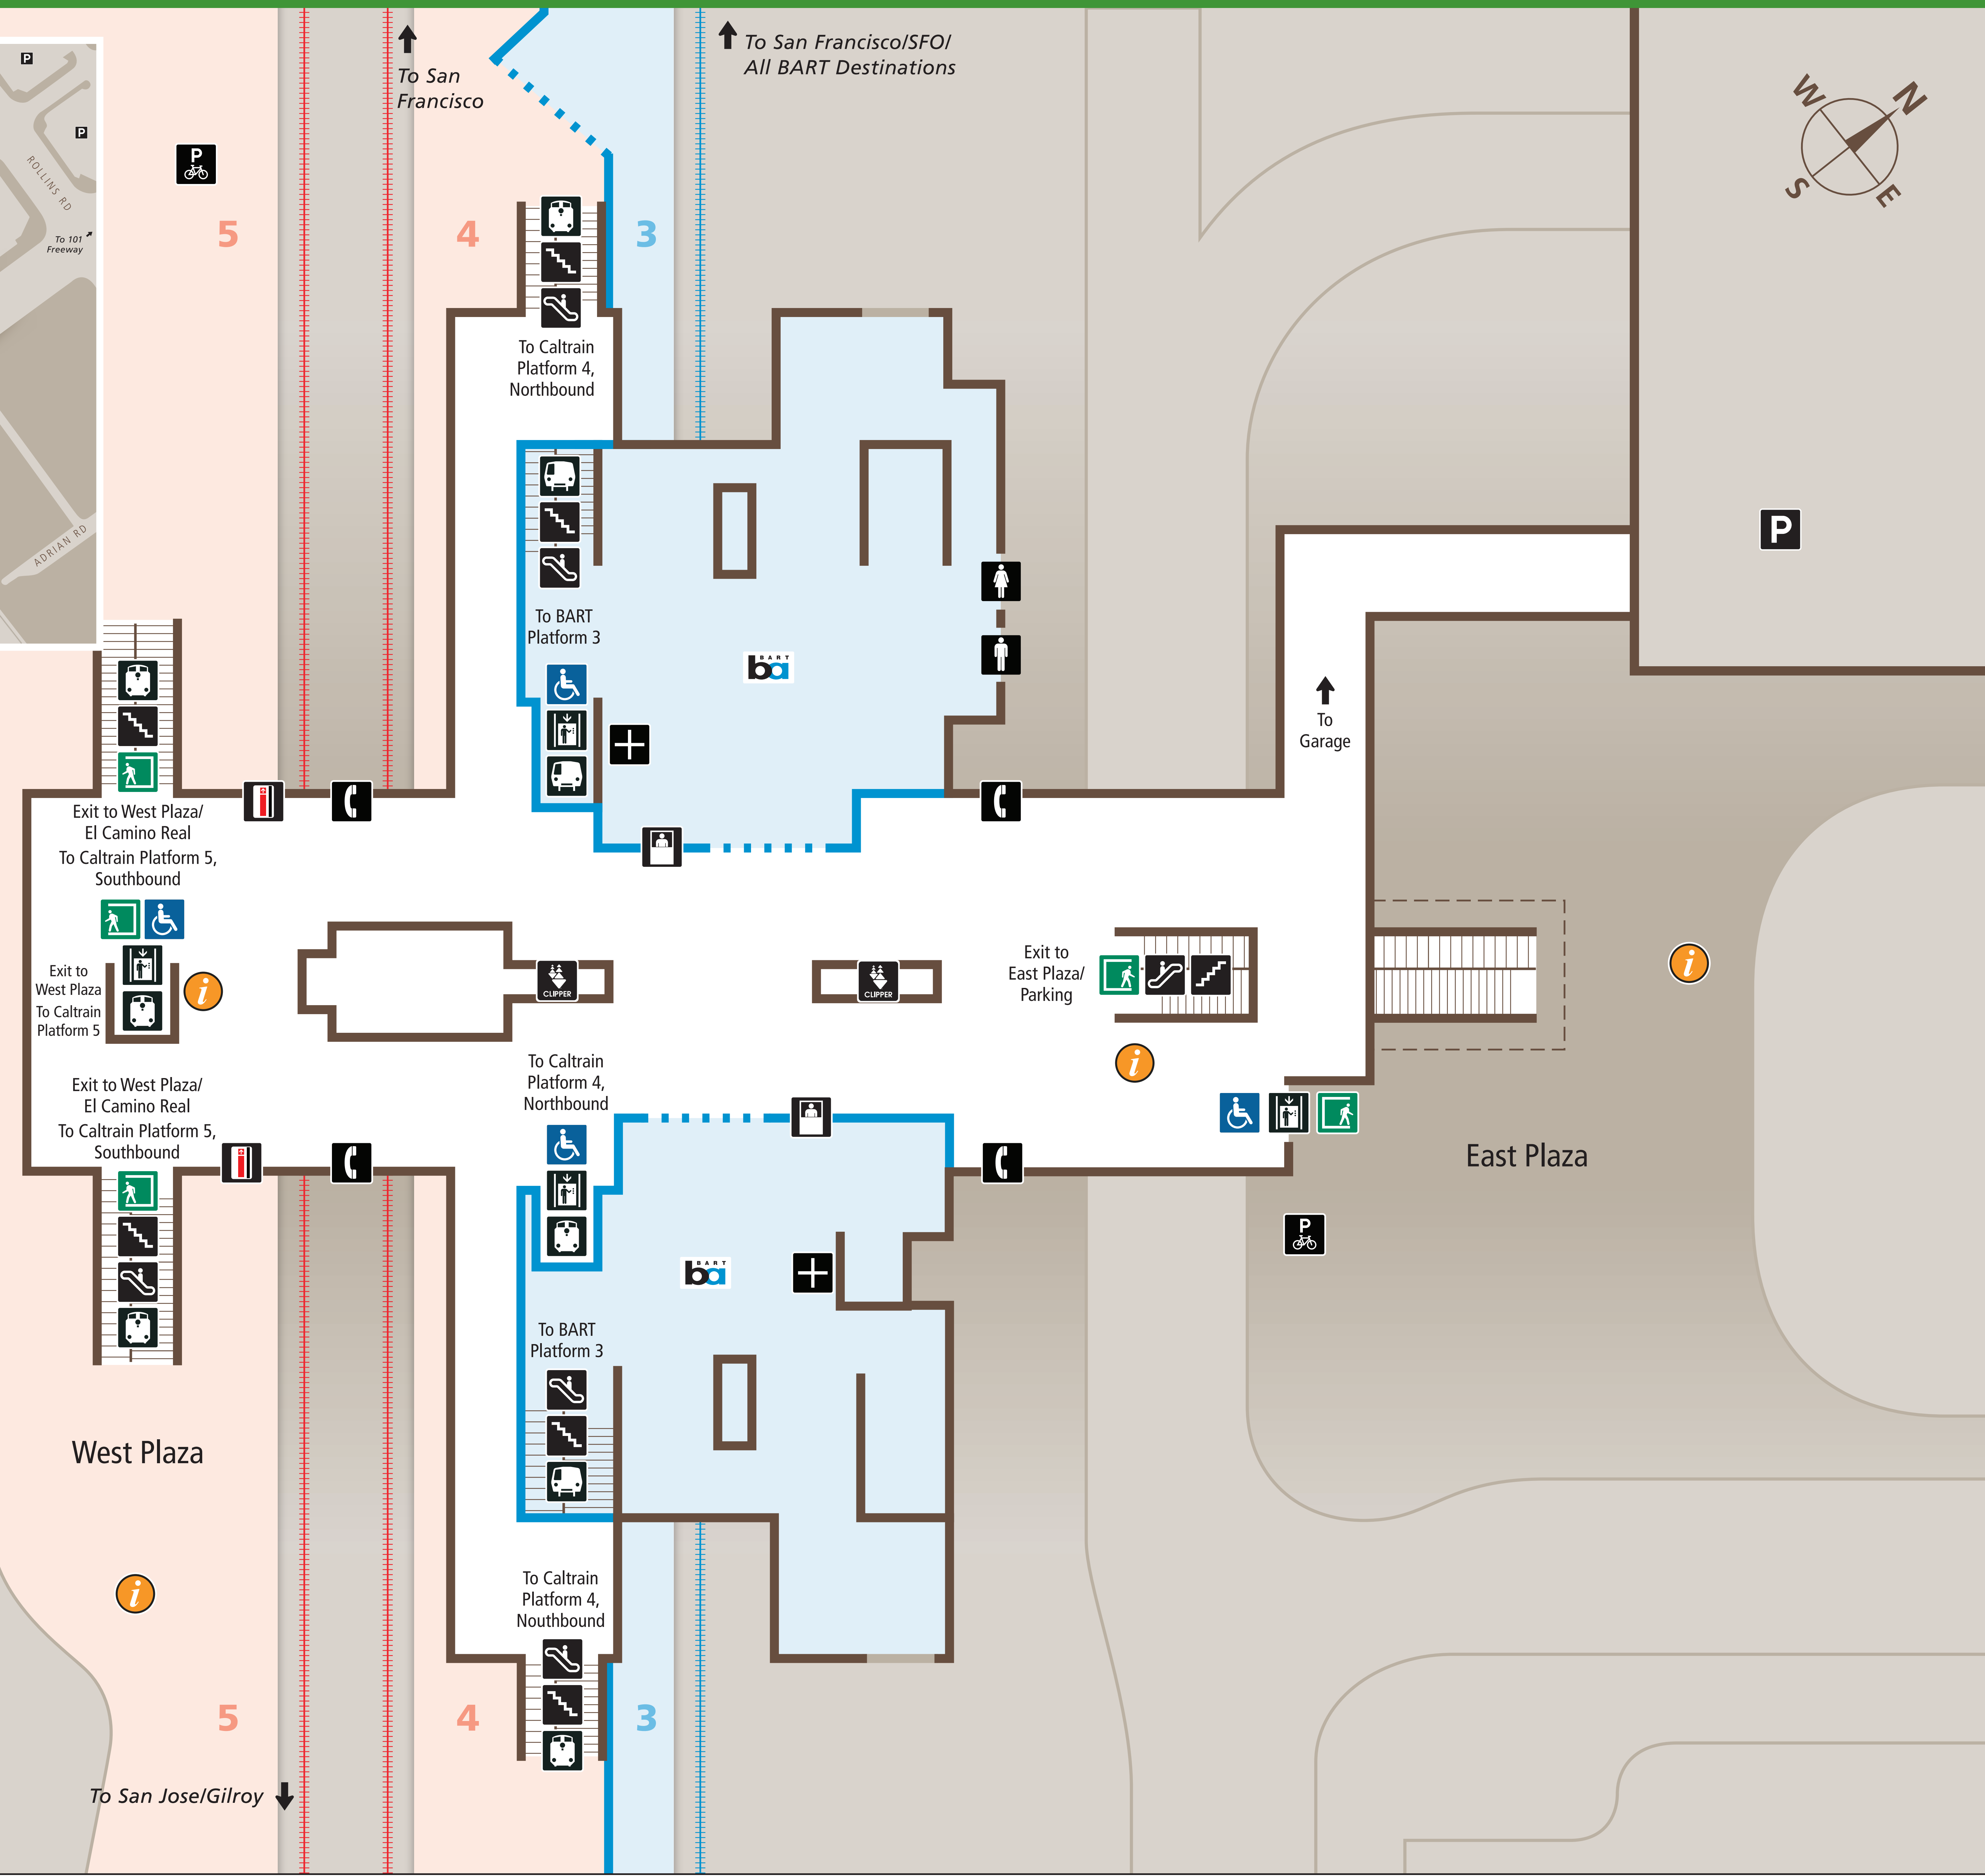

Transit Information

Millbrae Station

Millbrae

Map Key

★ You Are Here

Exit

BART Train

Caltrain Train

Bike Parking

Elevator

Escalator

Parking

Restrooms

Stairs

Station Agent Booth

Telephone

Ticket Vending:

Addfare

Caltrain Ticket Vending

Clipper / BART Ticket

Transit Information

Wheelchair Accessible