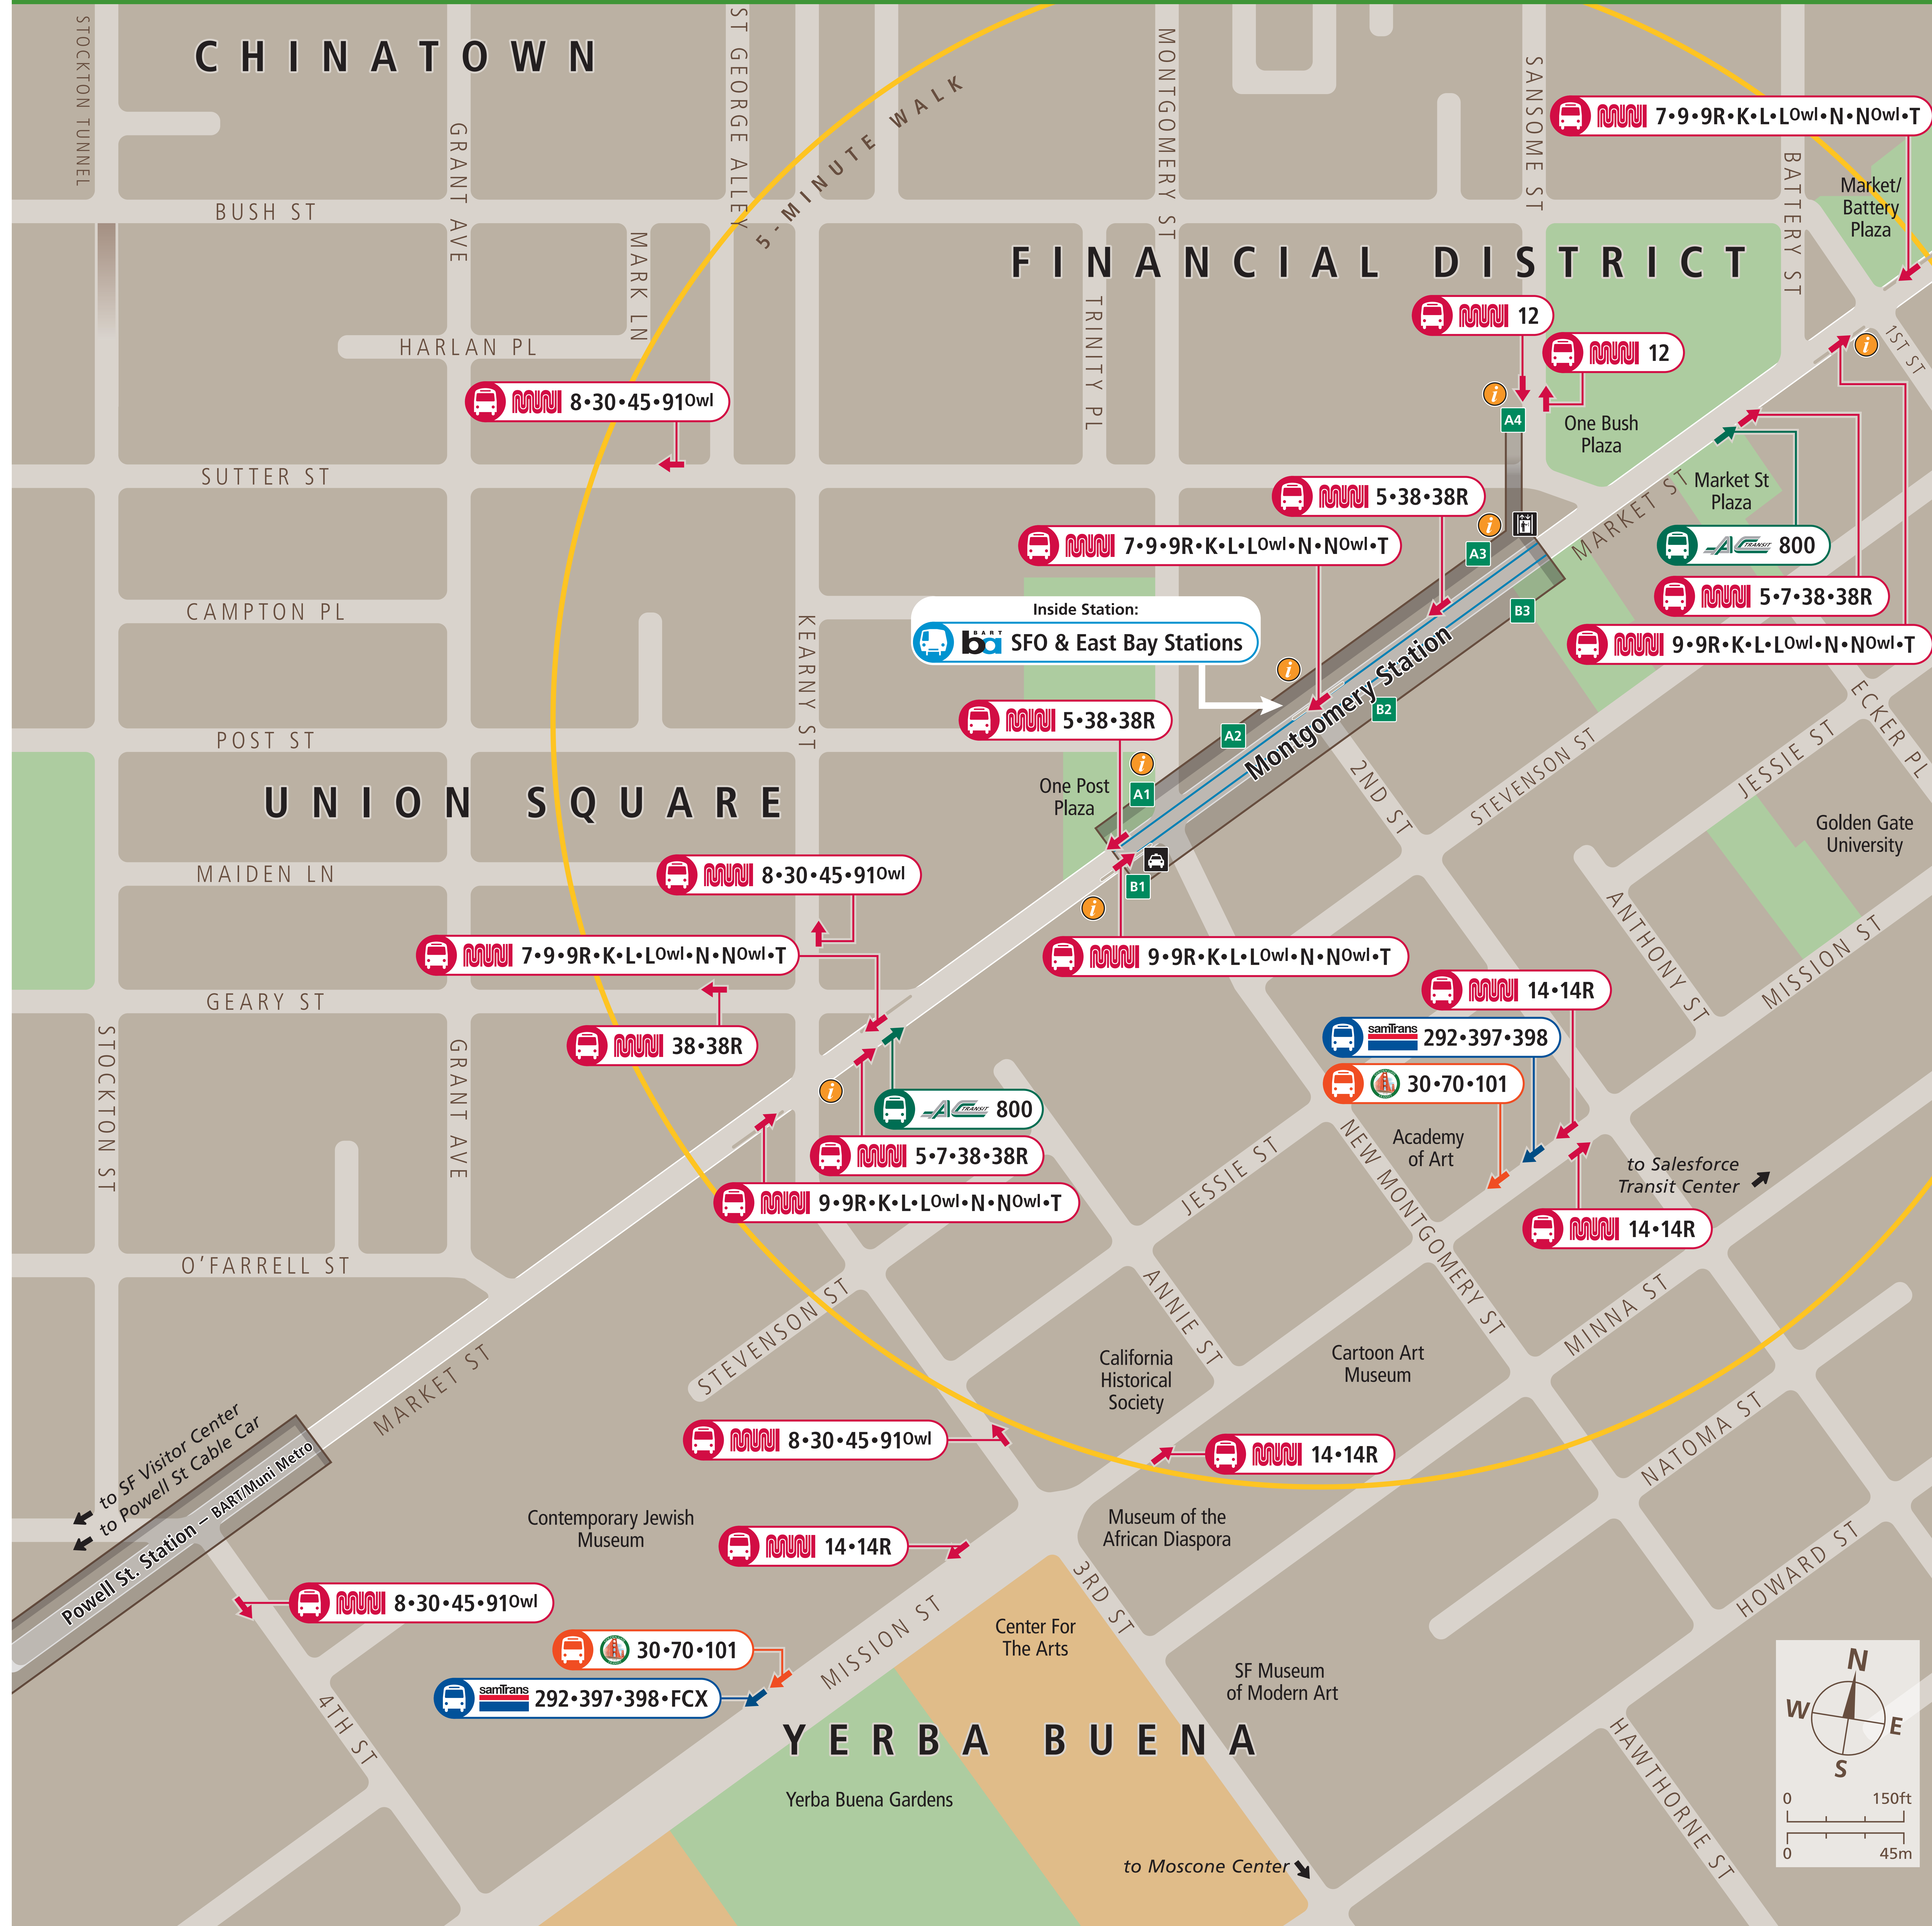

Transit Stops

Paradas del tránsito

公車站地圖

Transit Information

Montgomery Station

San Francisco

Map Key

- You Are Here
- 5-Minute Walk
  1000ft/305m
- BART Train
- Bus (Motor Coach, Trolley Coach)
- Transit Stop
- Underground Station
- Station Entrance/Exit
- Station Elevator
- Taxi Stand
- Transit Information

Transit Lines

- AC Transit Bus
- All Nighter Line
  800 Richmond BART
- Golden Gate Transit Buses
  30 San Rafael 101 Santa Rosa
  70 Novato
- SamTrans Buses
  292 SFO / Hillside 397 SFO / Palo Alto
  397 SFO / Redwood City FCX Foster City
- San Francisco Muni
- Motor Coach & Trolley Coach (TC)
  5 Fulton (TC) 45 Union/Stockton
  7 Haight/Noriega 91 West Portal-SFSU
  8 Bayshore K Ingleside
  9 San Bruno L Taraval
  9R San Bruno Rapid L-Owl Taraval Owl
  12 Folsom/Pacific N Judah
  14 Mission (TC) N-Owl Judah Owl
  14R Mission Rapid T Third Street
  30 Stockton
  38 Geary
  38R Geary Rapid

Call 511 | 511.org

Sponsored by the Metropolitan Transportation Commission in cooperation with AC Transit. Contact us at signcomments@bayareametro.gov.