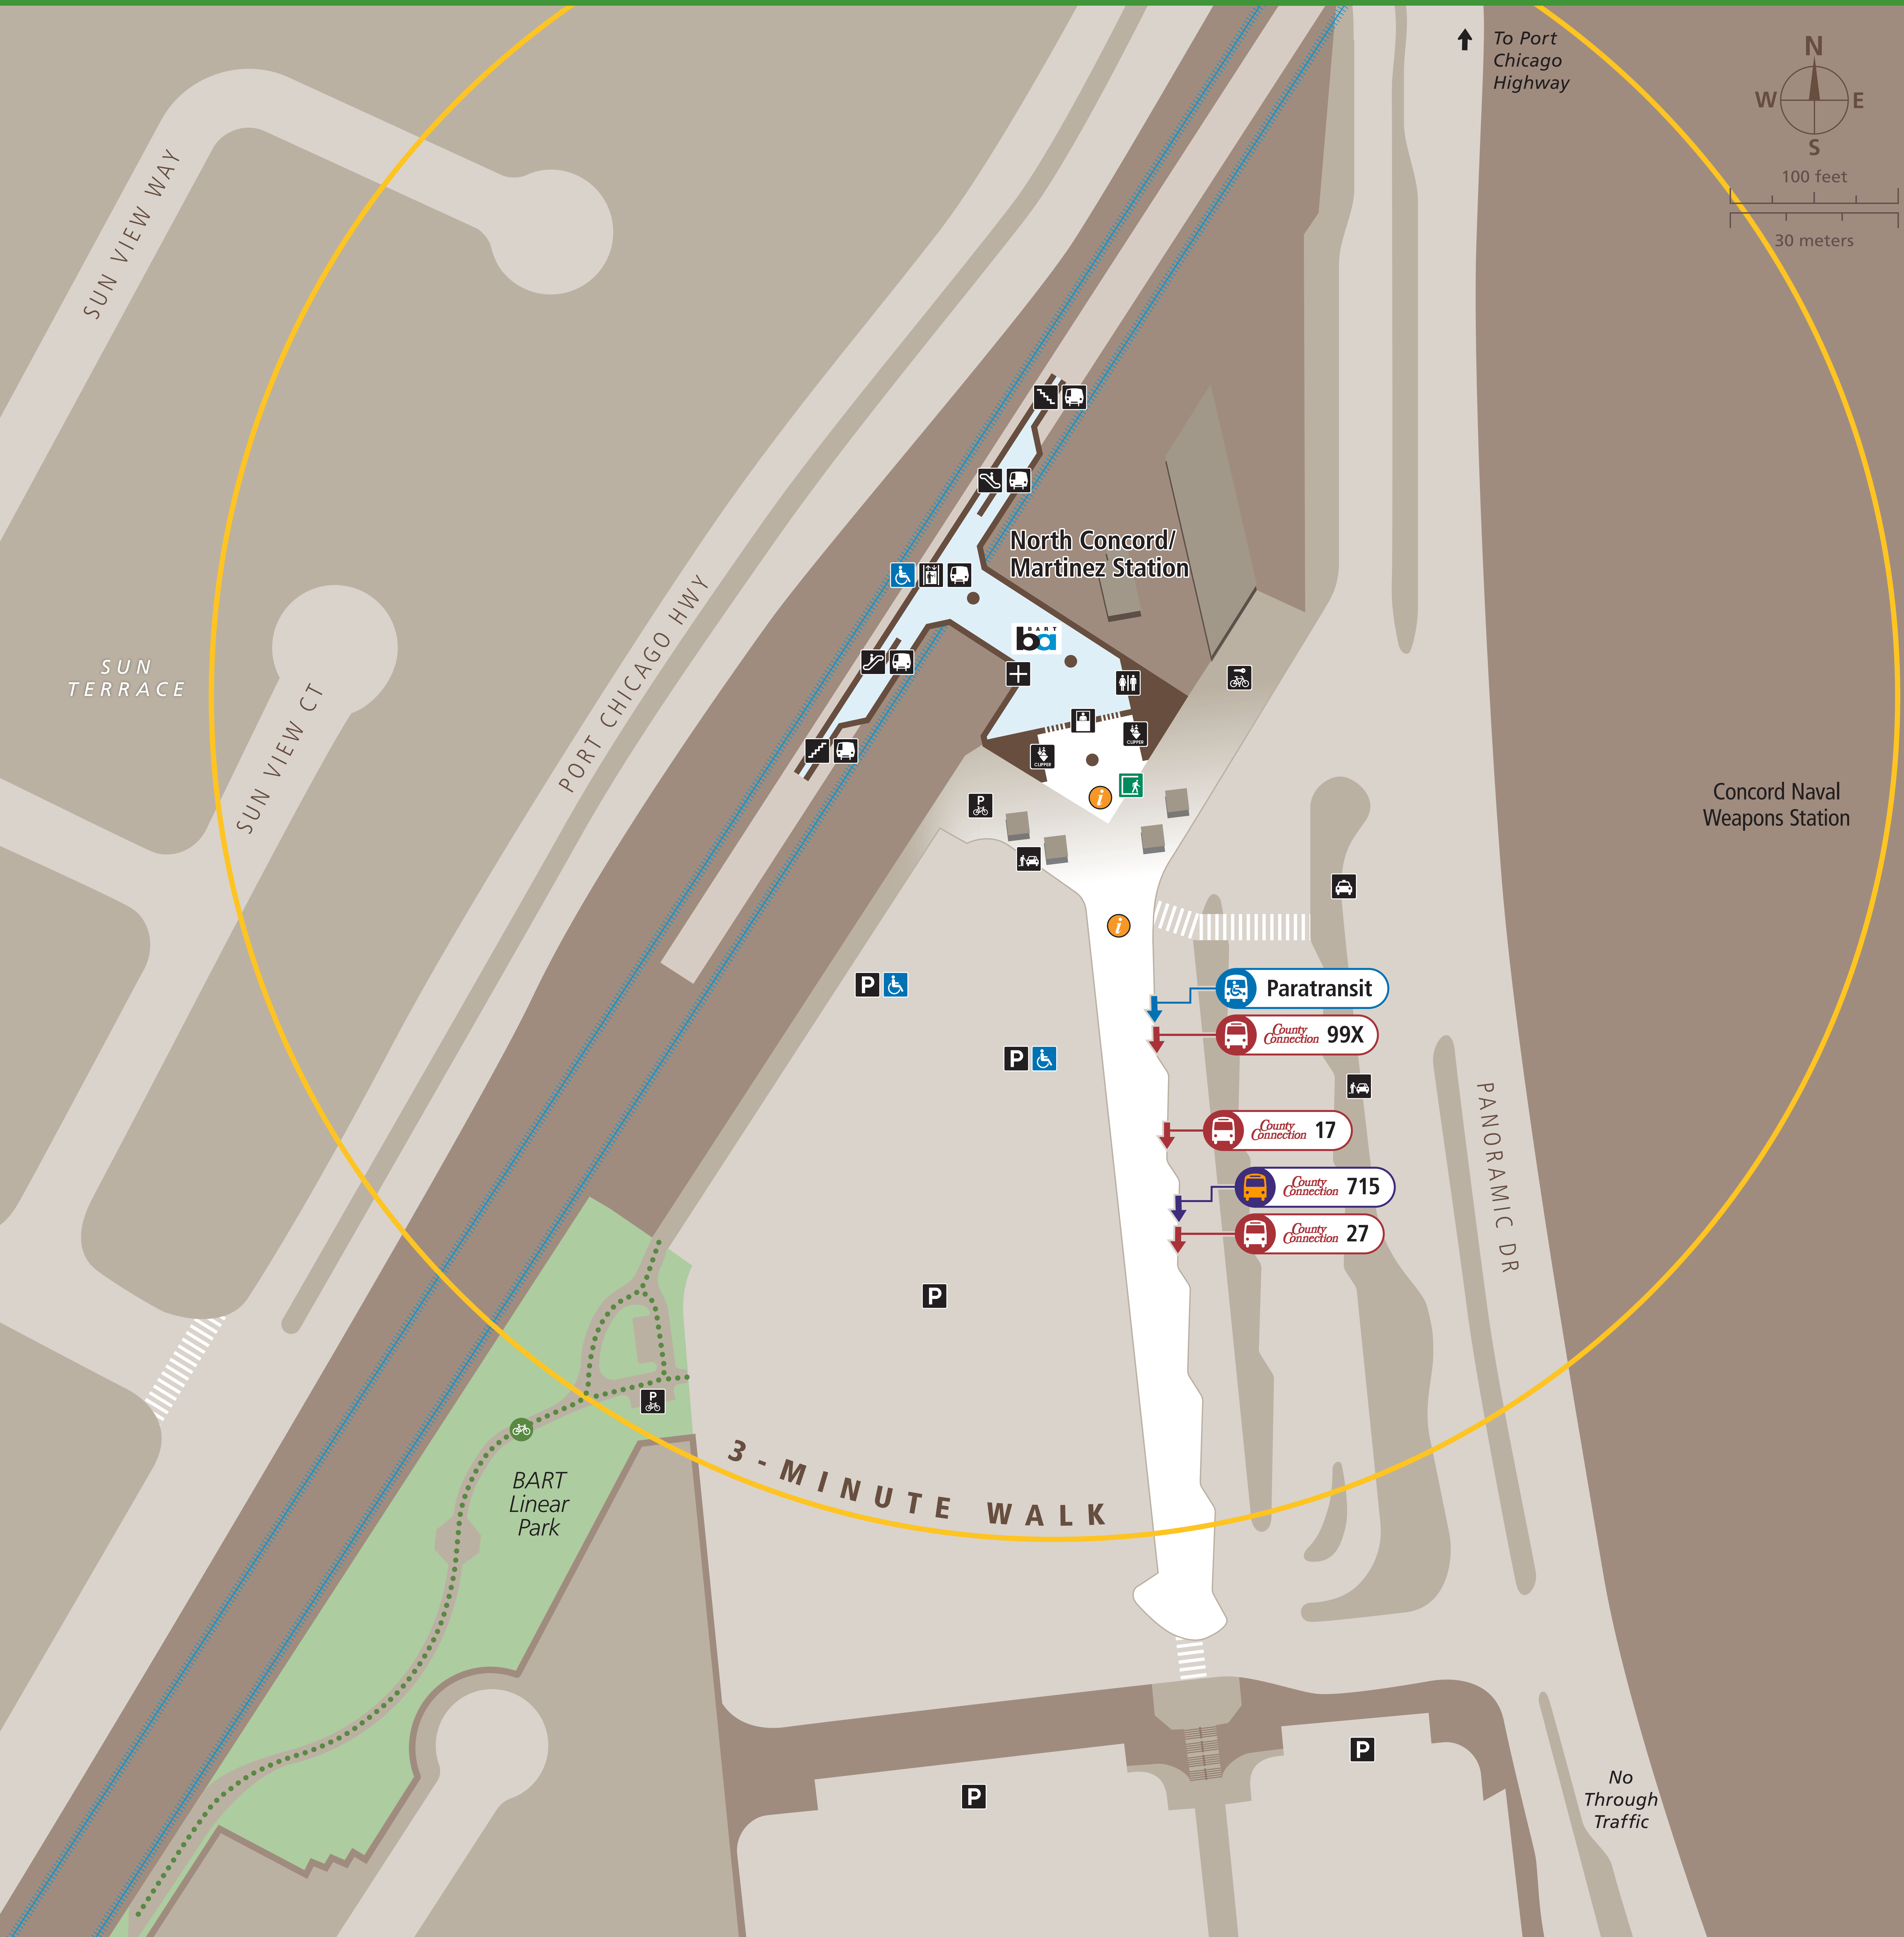

Transit Stops

Paradas del tránsito

公車站地圖

Transit Information

North Concord/Martinez Station

Concord

Map Key

- You Are Here
- 3-Minute Walk
  500ft/150m Radius
- Transit Information
- Station Entrance/Exit
- BART Train
- Bus
- Transit Stop
- Bicycle Lockers
- Bike Routes
- Elevator
- Escalator
- Parking
- Passenger Pick-up/Drop-off
- Restrooms
- Stairs
- Station Agent Booth
- Taxi Stand
- Ticket Vending:
  - Clipper/BART Tickets
  - Addfare
  - Wheelchair Accessible

Transit Lines

County Connection	County Connection
Local Bus Lines	
17	BART Concord
27	Mason Circle
99X	Martinez Amtrak
School Line	
627	Mason Circle
Early Bird Bus Line	
715	Lafayette BART

Note: County Connection does not provide weekend bus service at this station.

↑ To Port Chicago Highway

Free Bay Area Transit Information
Dial 5-1-1 or visit 511.org

Revised February 27, 2019