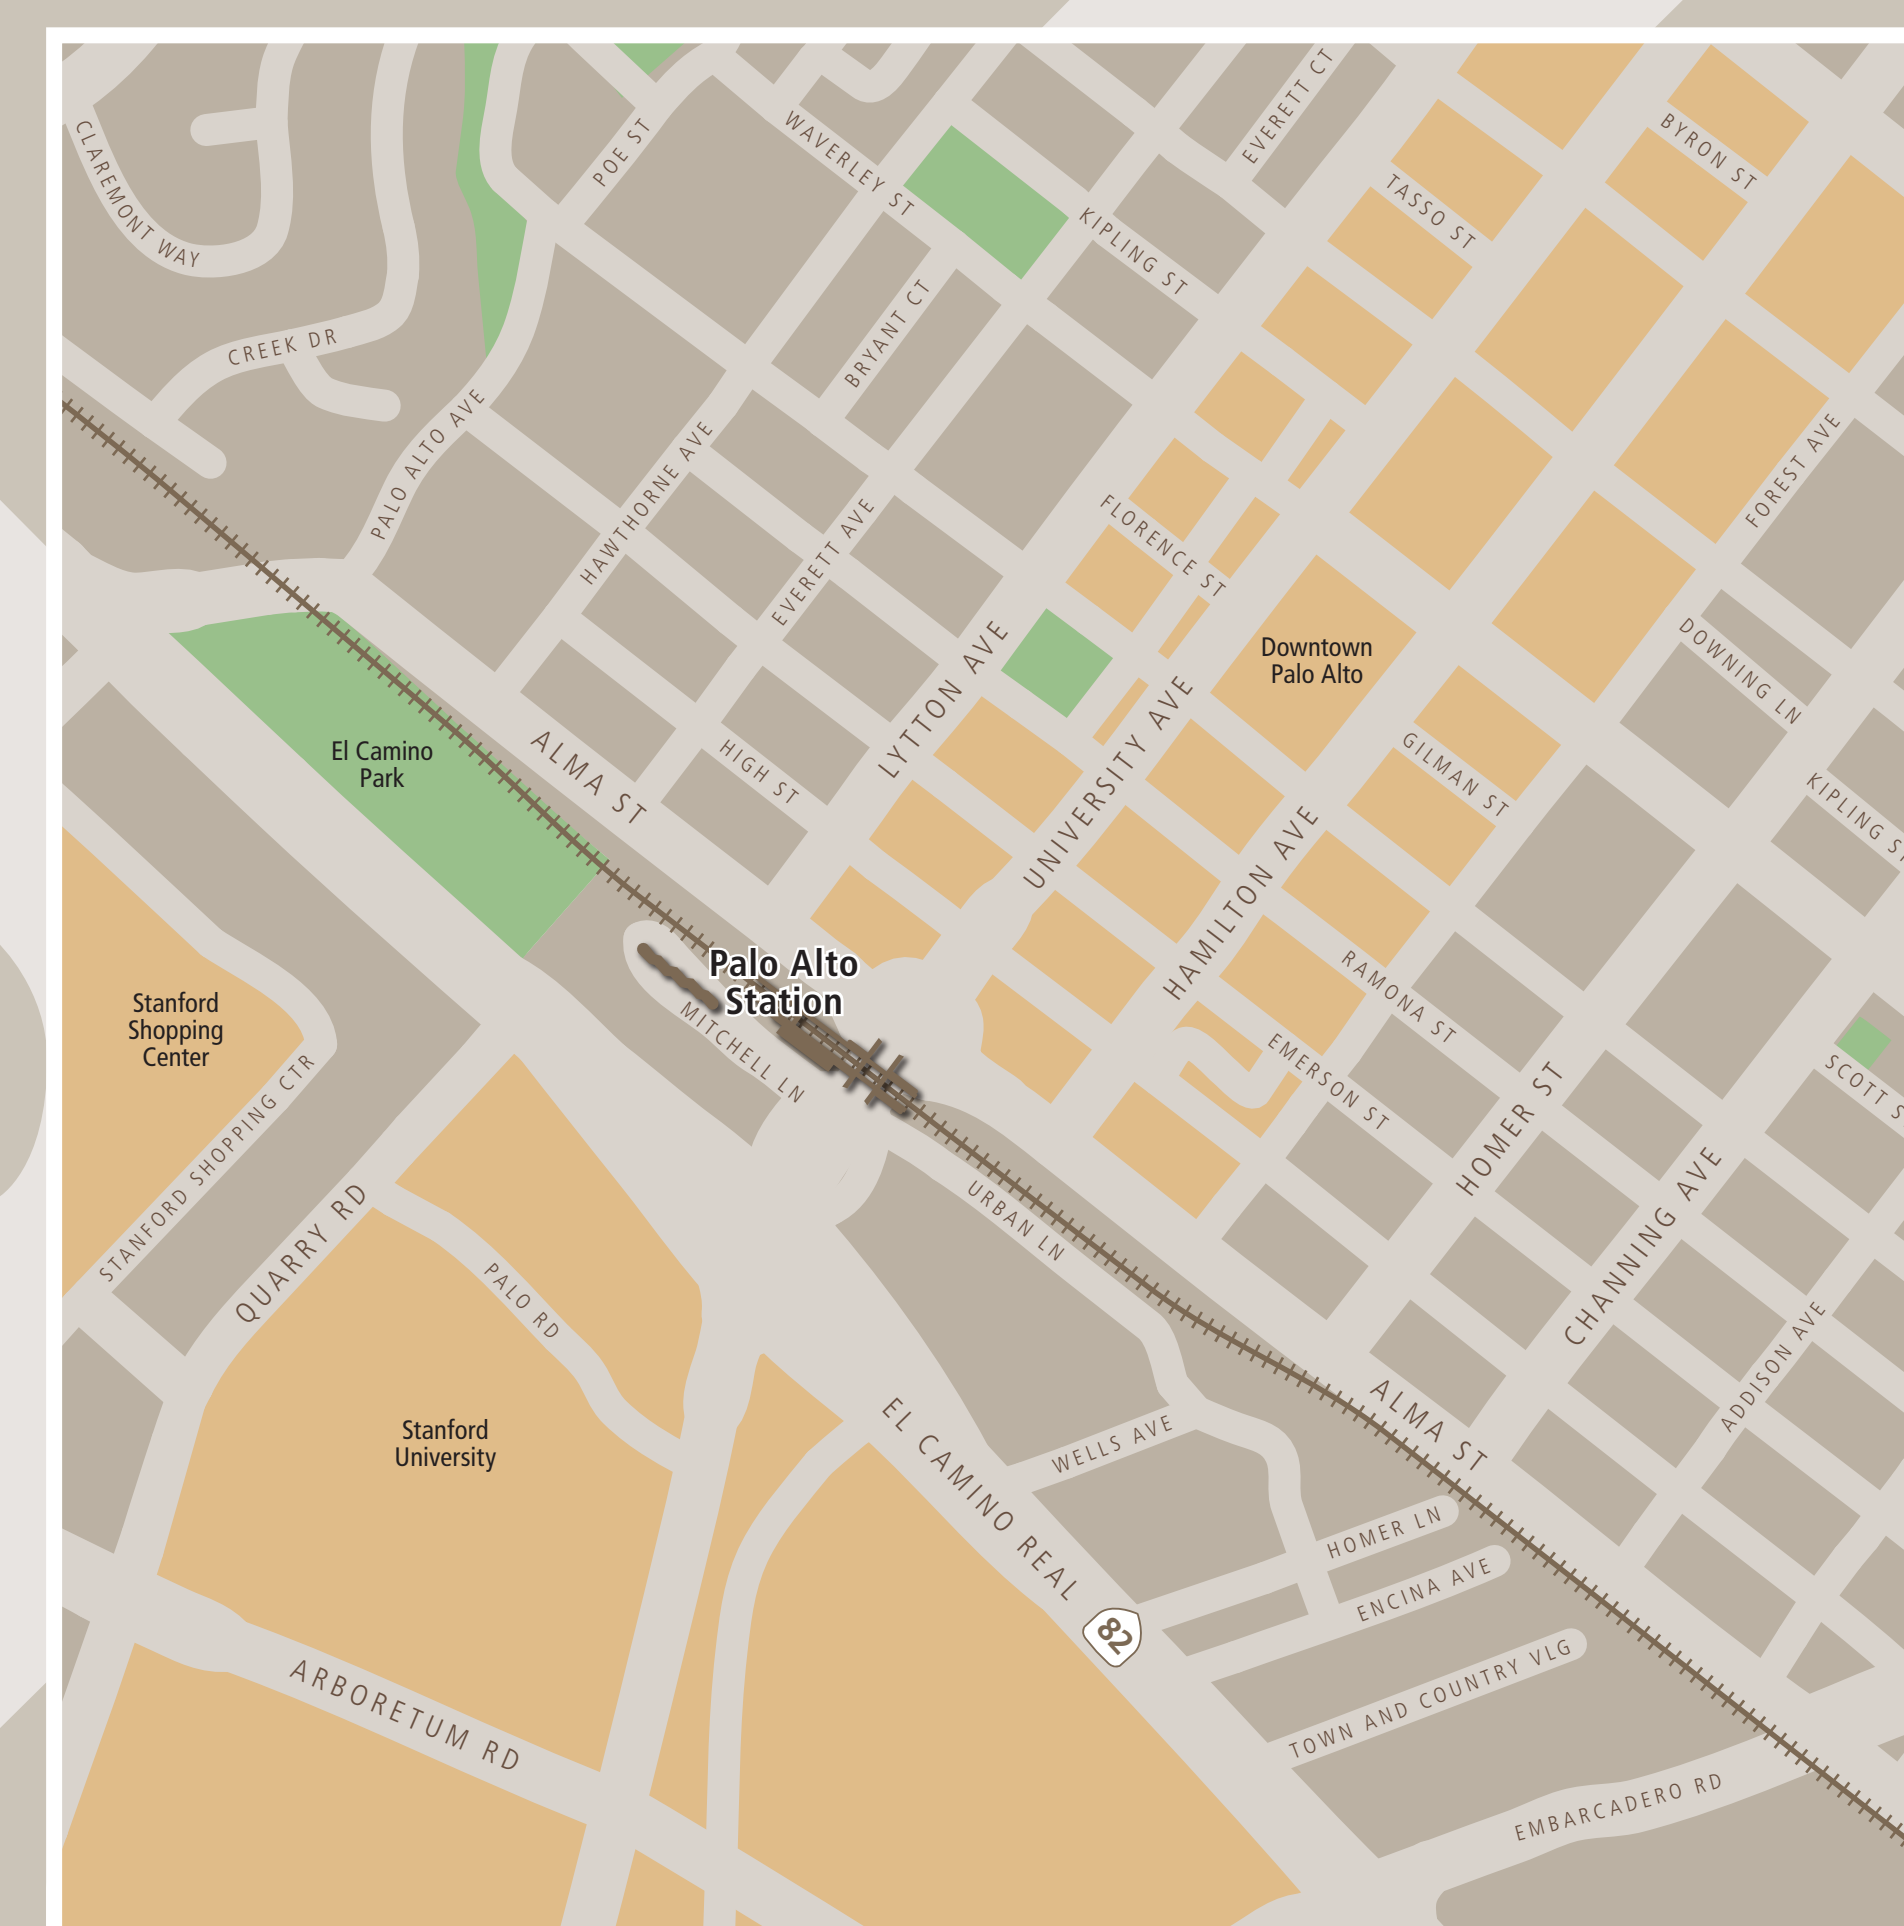

# Station Map

Mapa de la estación

車站地圖

Sơ Đồ Trạm Xe

## Transit Information

### Palo Alto Transit Center

#### Map Key

- You Are Here
- Transit Information
- Transit Stop
- Wheelchair Accessible
- Bike Lockers
- Bike Parking
- Bike Share
- Drop-off / Pick-up
- Parking
- Stairs
- Taxi
- Telephone
- Ticket Vending Machine
- Caltrain rail
- Dumbarton Express
- Palo Alto Shuttle
- SamTrans
- Stanford Marguerite
- Stanford Health Care
- VTA