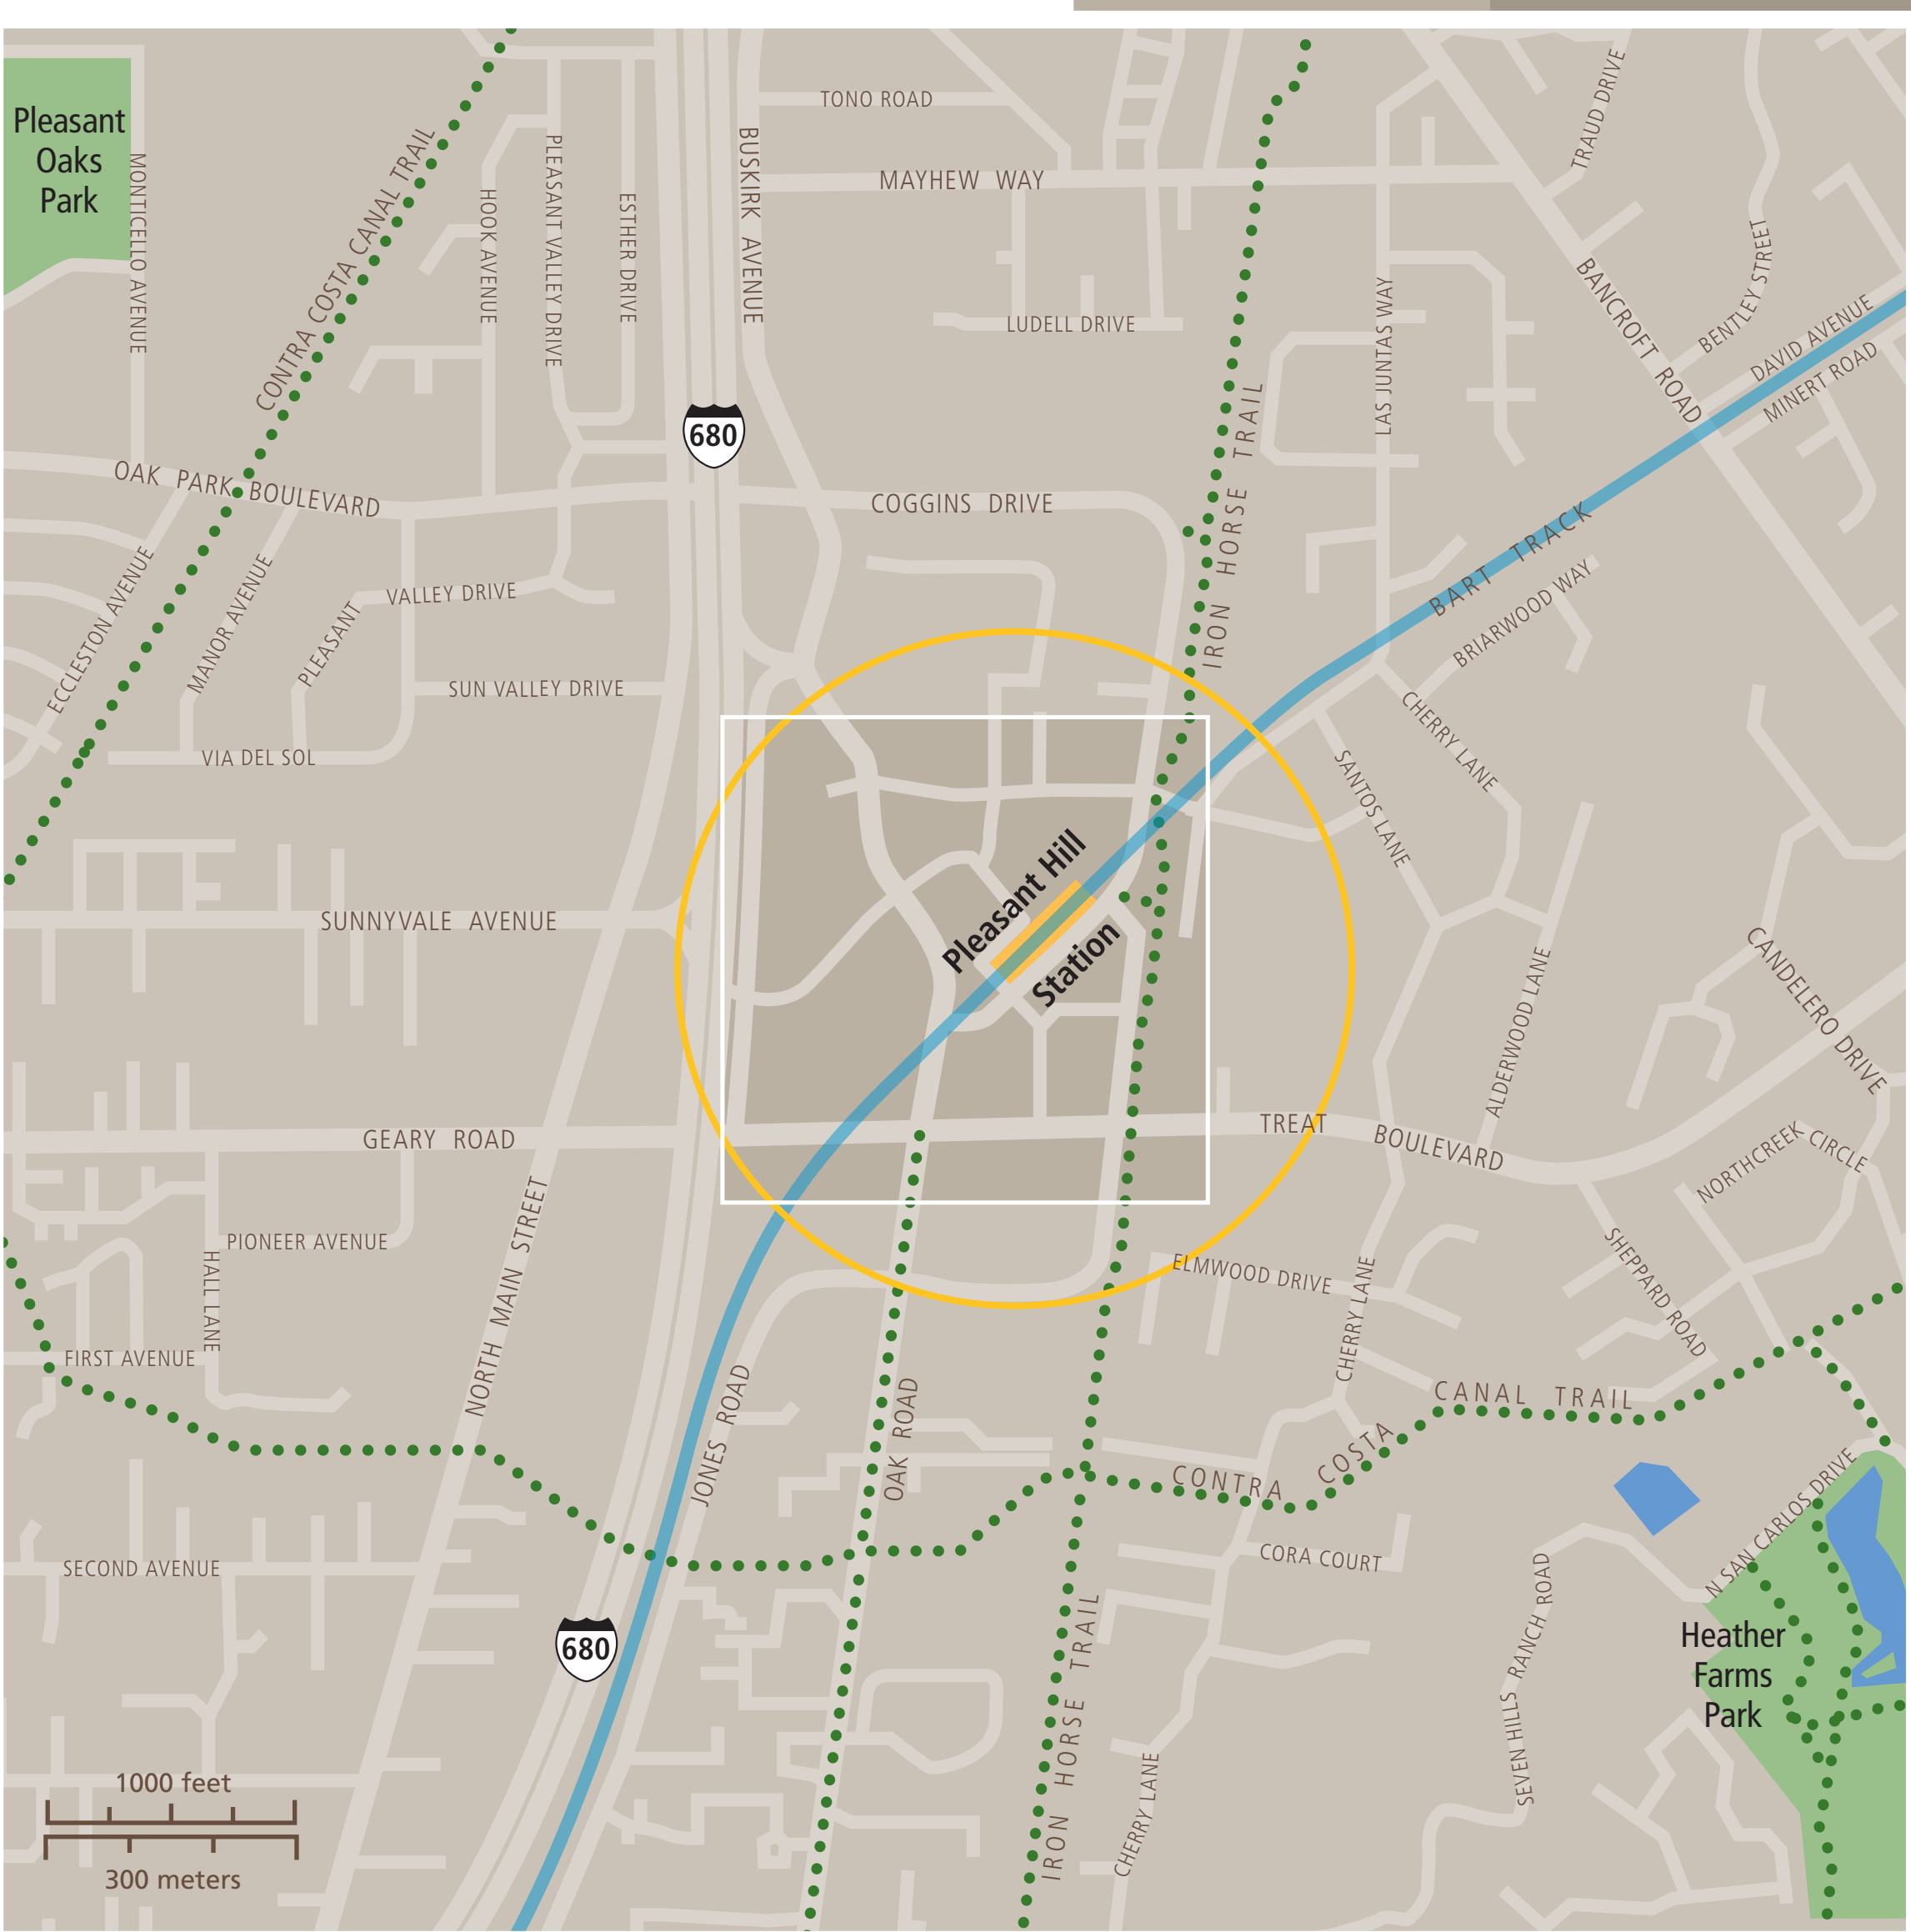

Contra Costa Centre

← To Interstate 680

Free Bay Area Transit Information
Dial 5-1-1 or visit 511.org