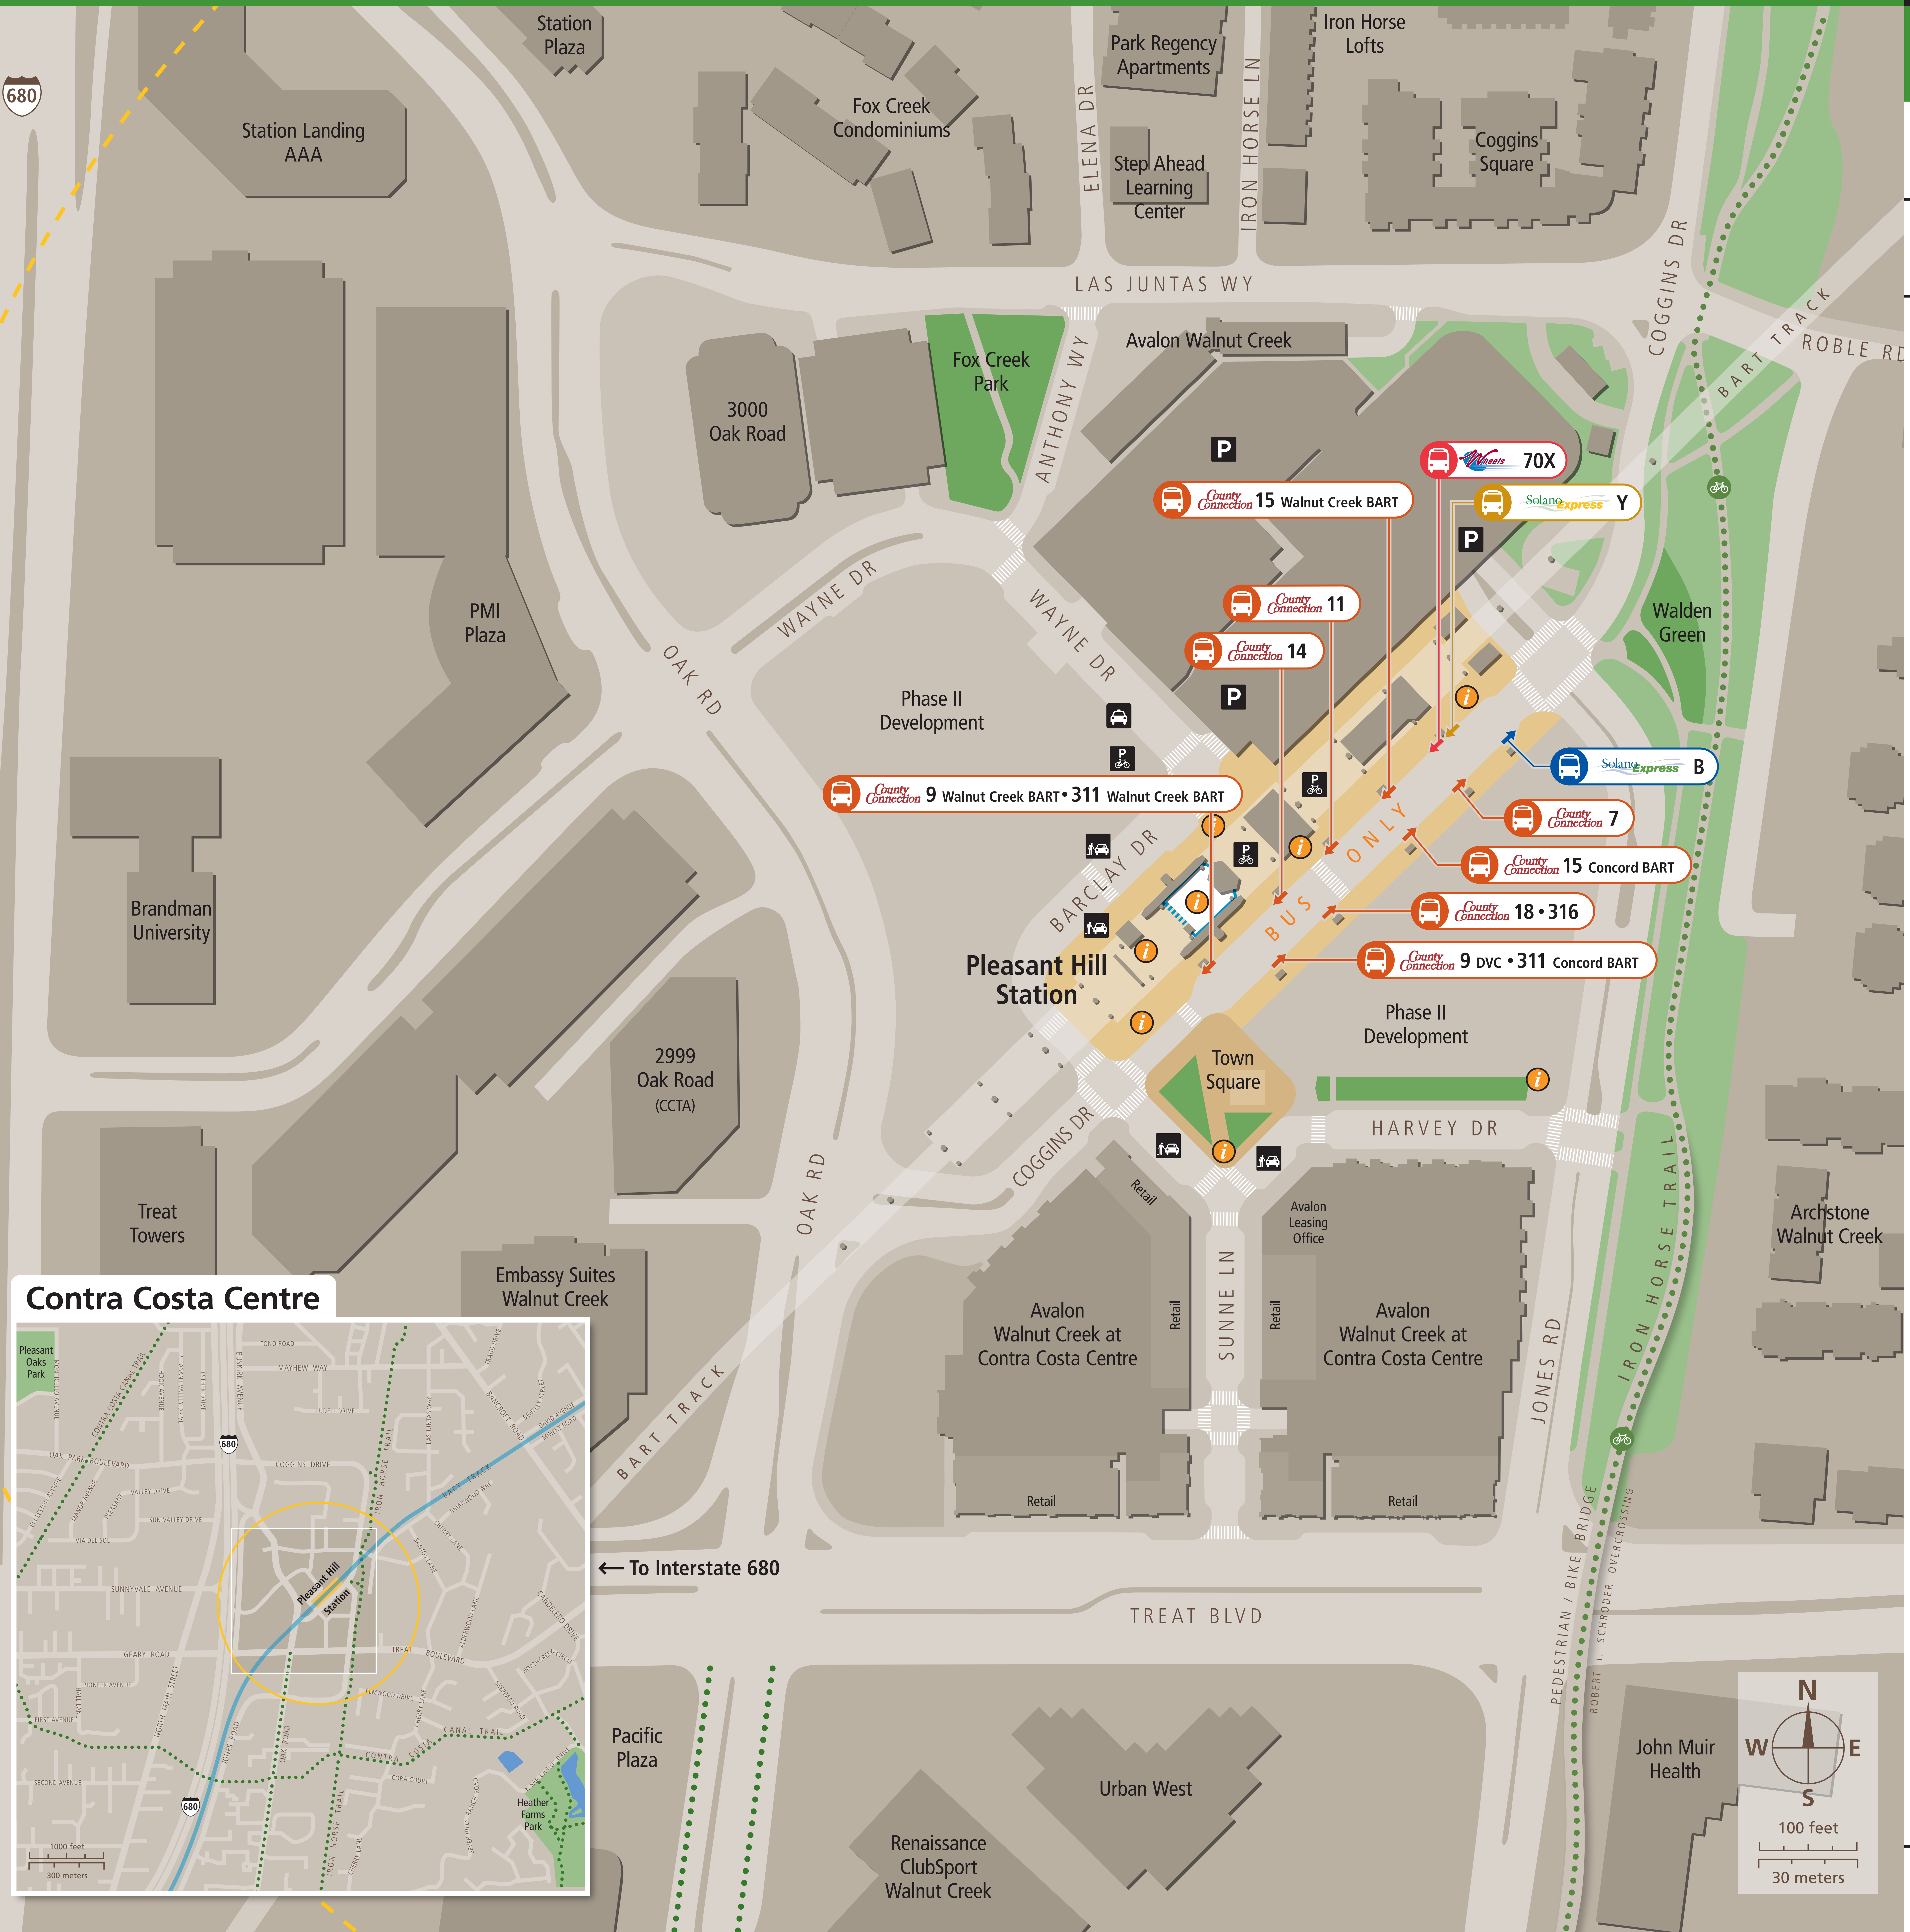

Transit Stops

Paradas del tránsito

公車站地圖

Transit Information

Pleasant Hill Station Area

Contra Costa Centre

Map Key

- You Are Here
- 5-Minute Walk
  1/4 Mile (400m) Radius
- Transit Information
- Bus
- Transit Stop
- BART Parking
- Bicycle Parking
- Passenger Pick-up/Drop-off
- Taxi
- Shared Use Bicycle & Pedestrian Path, Trail, or Bicycle Lanes

Transit Lines

County Connection Buses	
Weekday	
7	Shadelands
9	Walnut Creek BART
9	Diablo Valley College
11	Concord BART
14	Concord BART
15	Concord BART
15	Walnut Creek BART
18	Amtrak
Weekend	
311	Concord BART
311	Walnut Creek BART
316	Amtrak, Alhambra Ave @ Walnut Ave
Note: 600 series = select school service (not shown)	
SolanoExpress	SolanoExpress (FAST-operated)
	Vacaville/Fairfield
SolanoExpress	SolanoExpress (SolTrans-operated)
	Vallejo via Walnut Creek BART
Wheels Bus	
70X	Dublin/Pleasanton BART