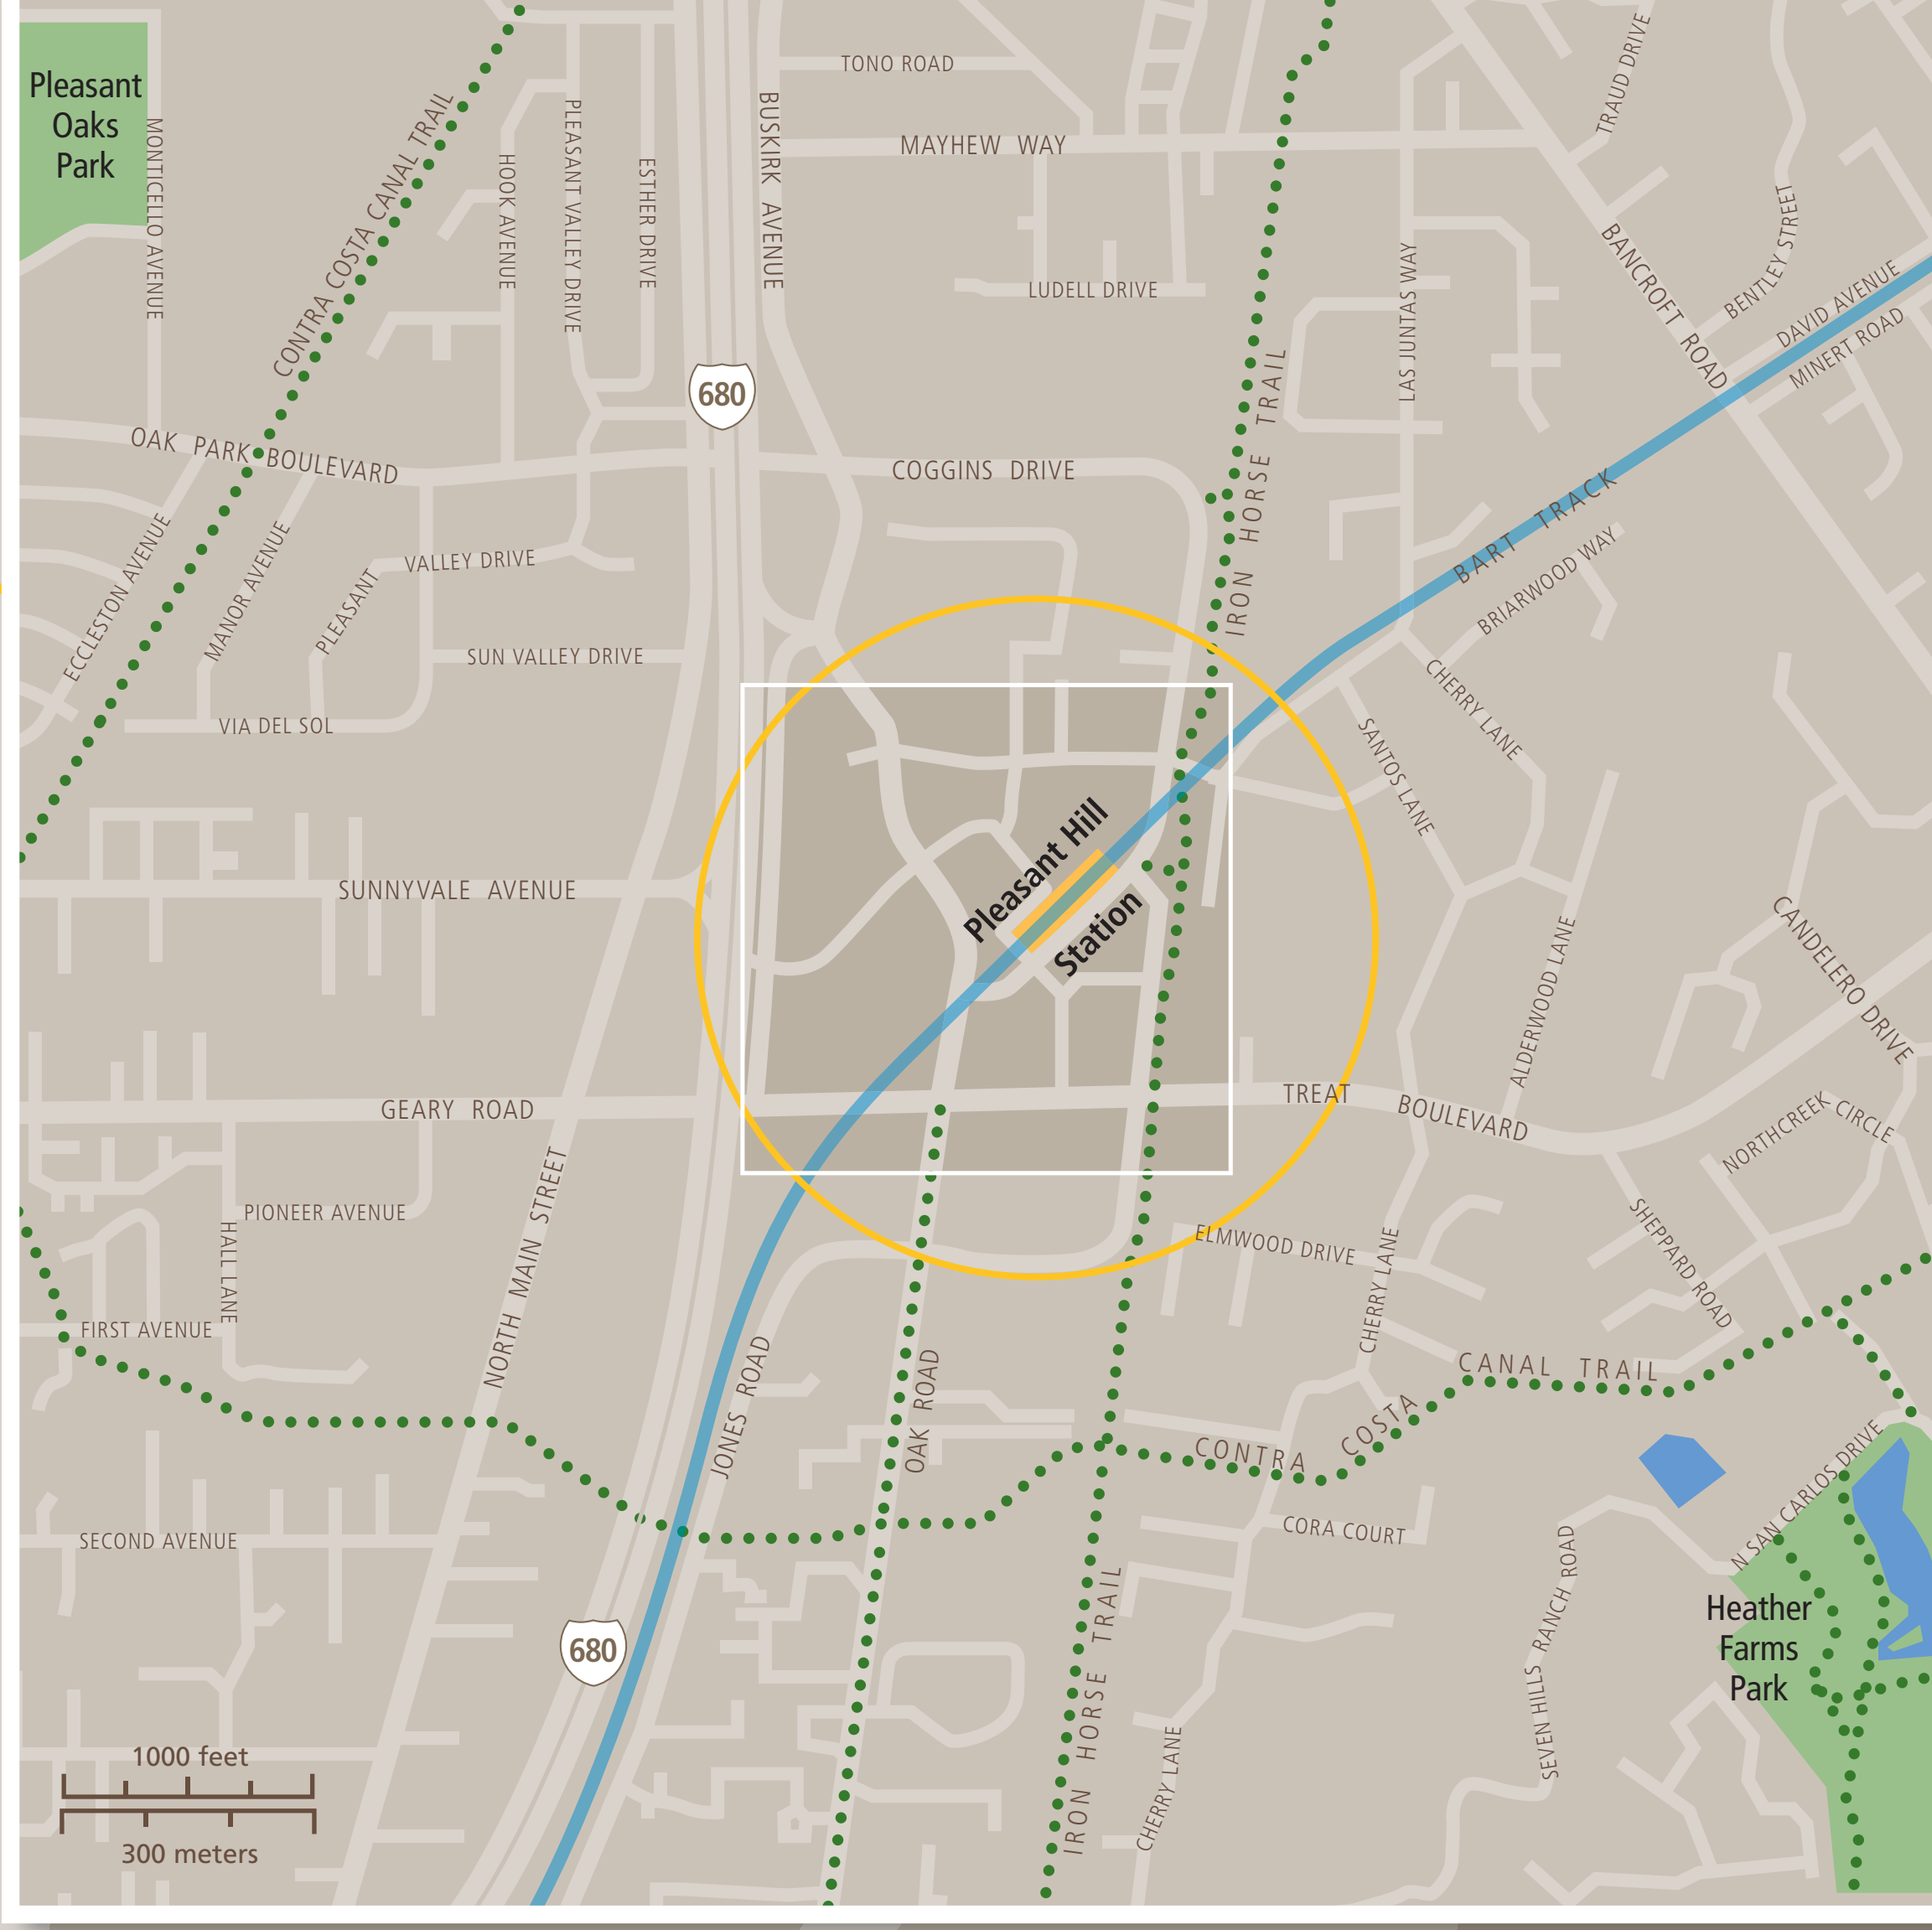

Contra Costa Centre

**Free Bay Area
Transit Information**
Dial 5-1-1 or visit 511.org