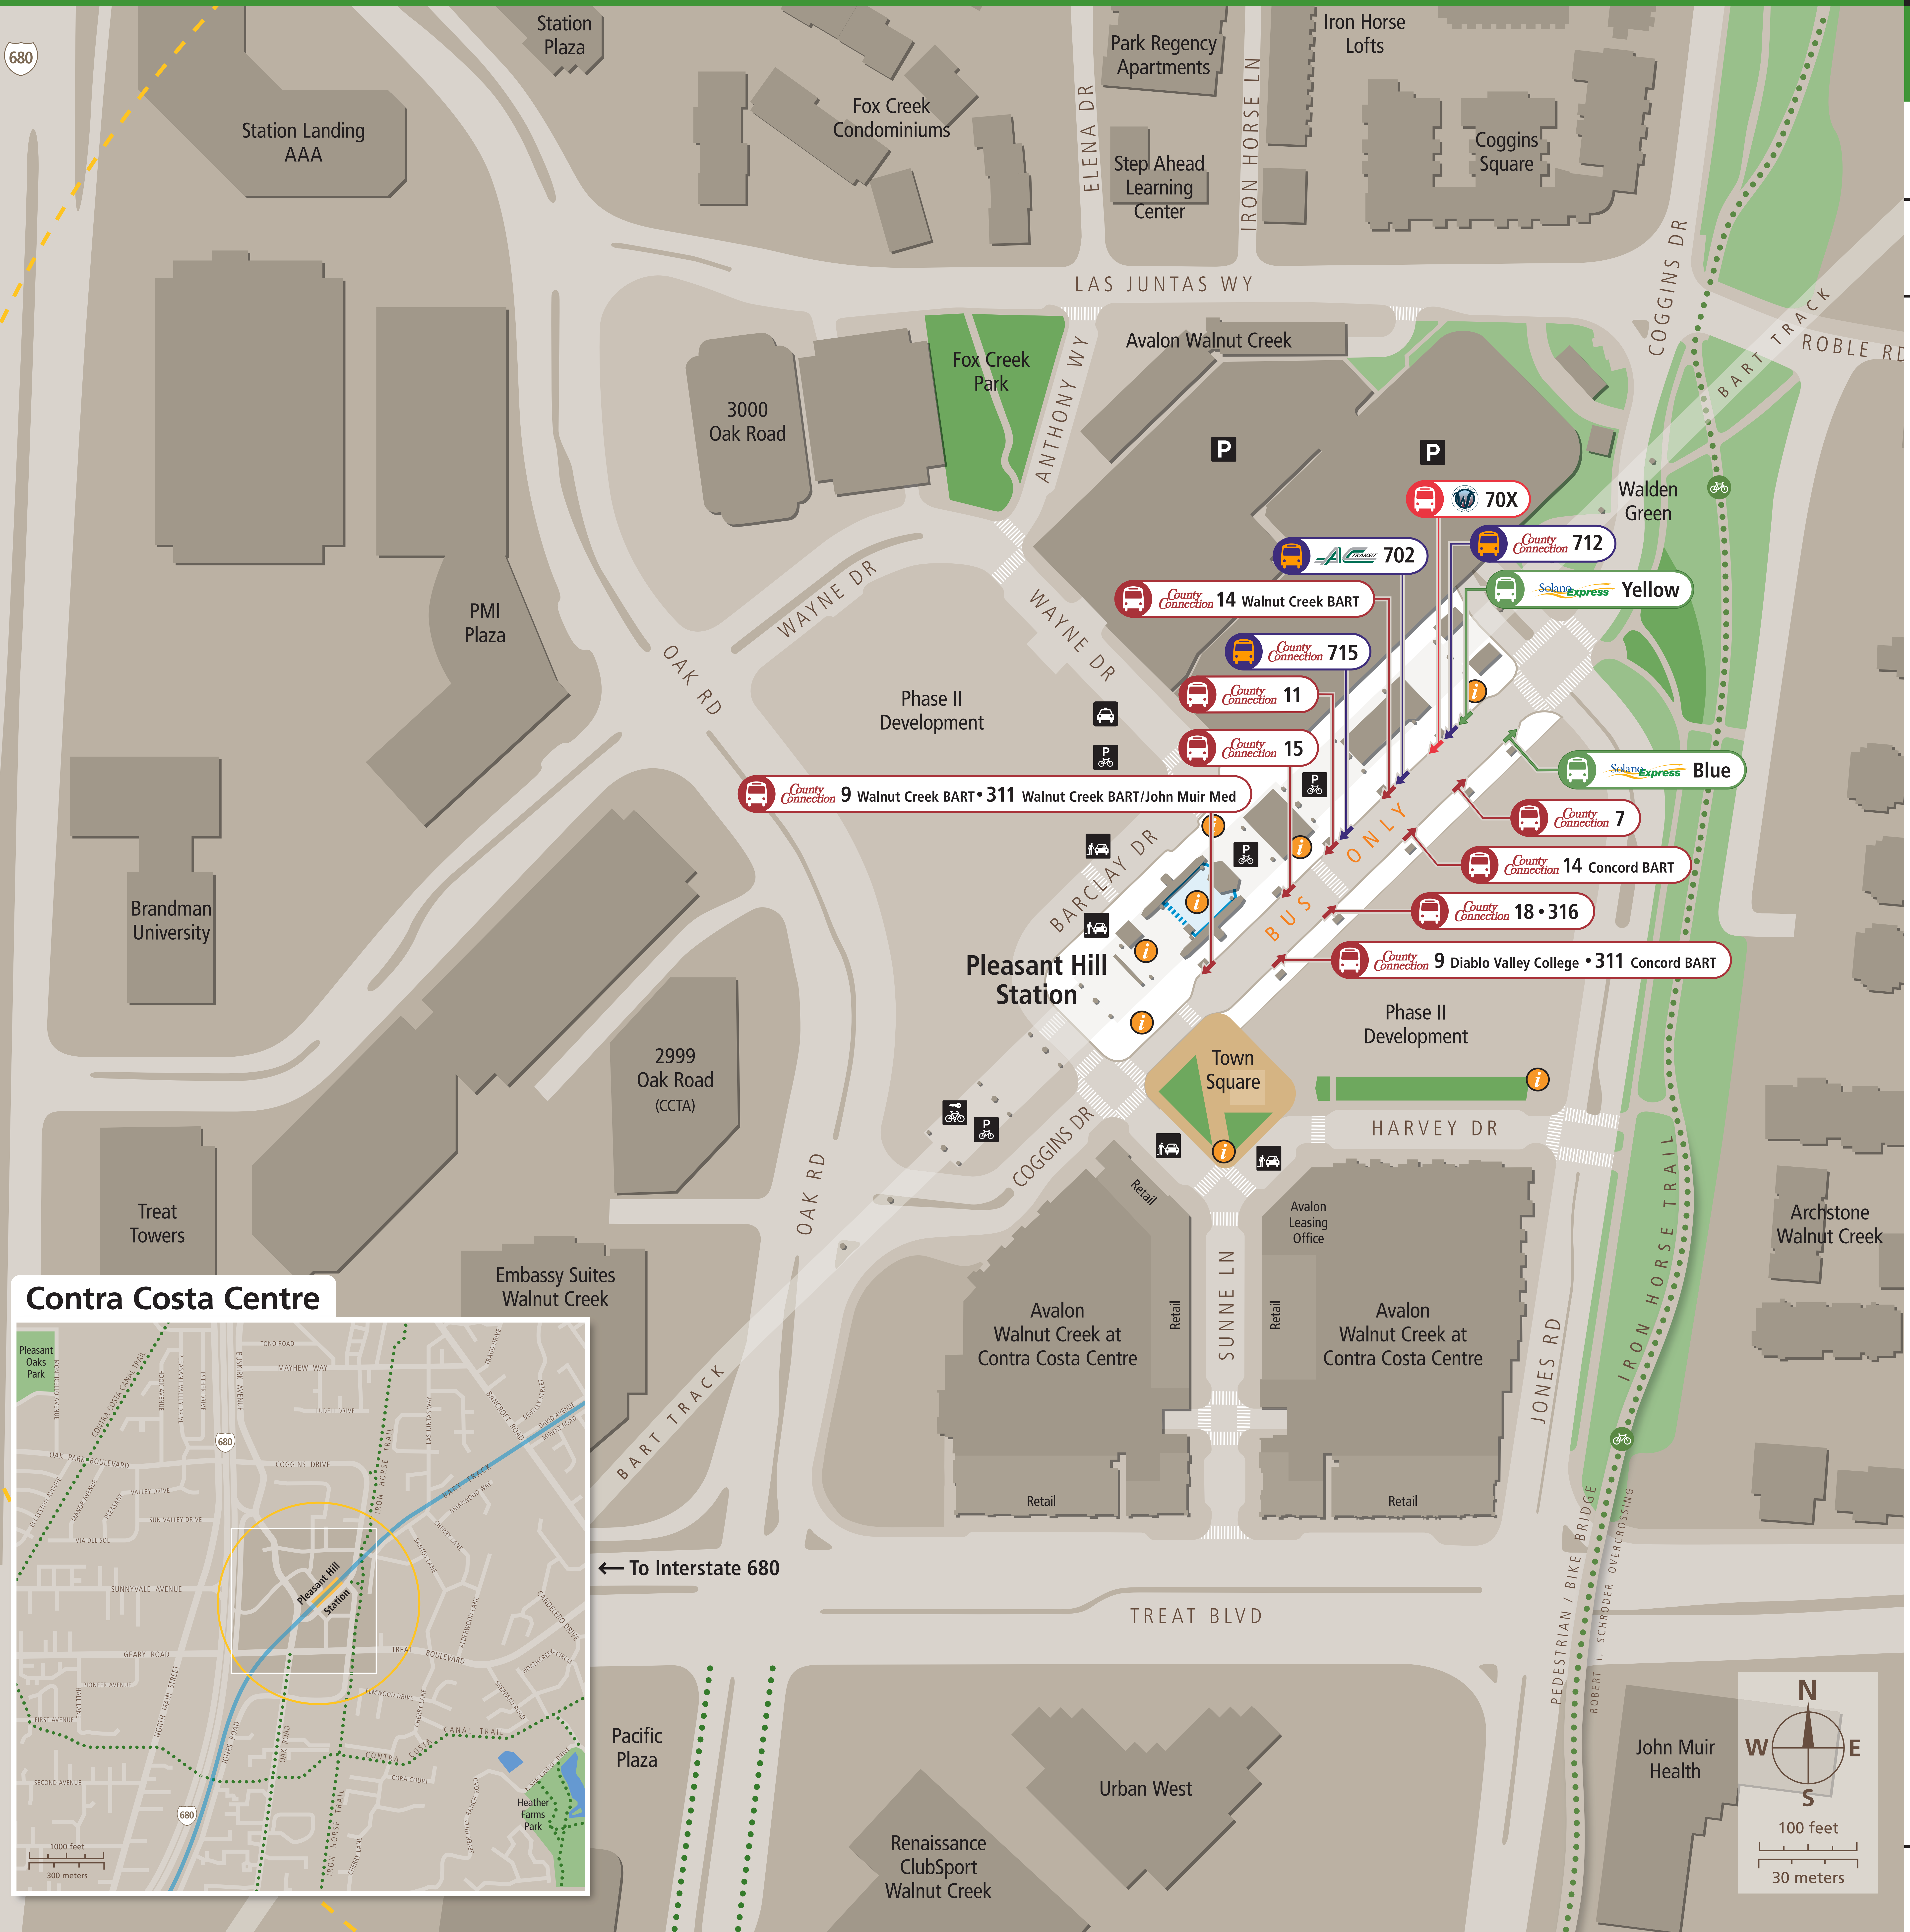

Transit Stops

Paradas del tránsito

公車站地圖

Transit Information

Pleasant Hill Station Area

Contra Costa Centre

Map Key

- You Are Here
- 5-Minute Walk
  1/4 Mile (400m) Radius
- Transit Information
- Bus
- Transit Stop
- BART Parking
- Bicycle Parking
- Bicycle Lockers
- Passenger Pick-up/Drop-off
- Taxi
- Shared Use Bicycle &
  Pedestrian Path, Trail, or
  Bicycle Lanes

Transit Lines

- AC Transit
- Early Bird Bus Line (Approx. 4 am-5 am)
- 702 San Francisco Temporary Transbay Terminal
- County Connection Buses
- **Weekday Bus Lines**
- 7 Shadelands
- 9 Walnut Creek BART
- 9 Diablo Valley College
- 11 Concord BART
- 14 Concord BART
- 14 Walnut Creek BART
- 15 Concord BART
- 18 Amtrak
- **Weekend Bus Lines**
- 311 Concord BART
- 311 Walnut Creek BART/John Muir Medical
- 316 Amtrak, Alhambra Ave @ Walnut Ave
- **Early Bird Bus Lines (Approx. 4 am-5 am)**
- 712 19th Street BART Oakland
- 715 Lafayette BART
- Note: 600 series = select school service (not shown)
- Solano Express
- Blue Fairfield/Sacramento/Vacaville
- Yellow Vallejo/Benicia
- Wheels Bus
- 70X Dublin/Pleasanton BART