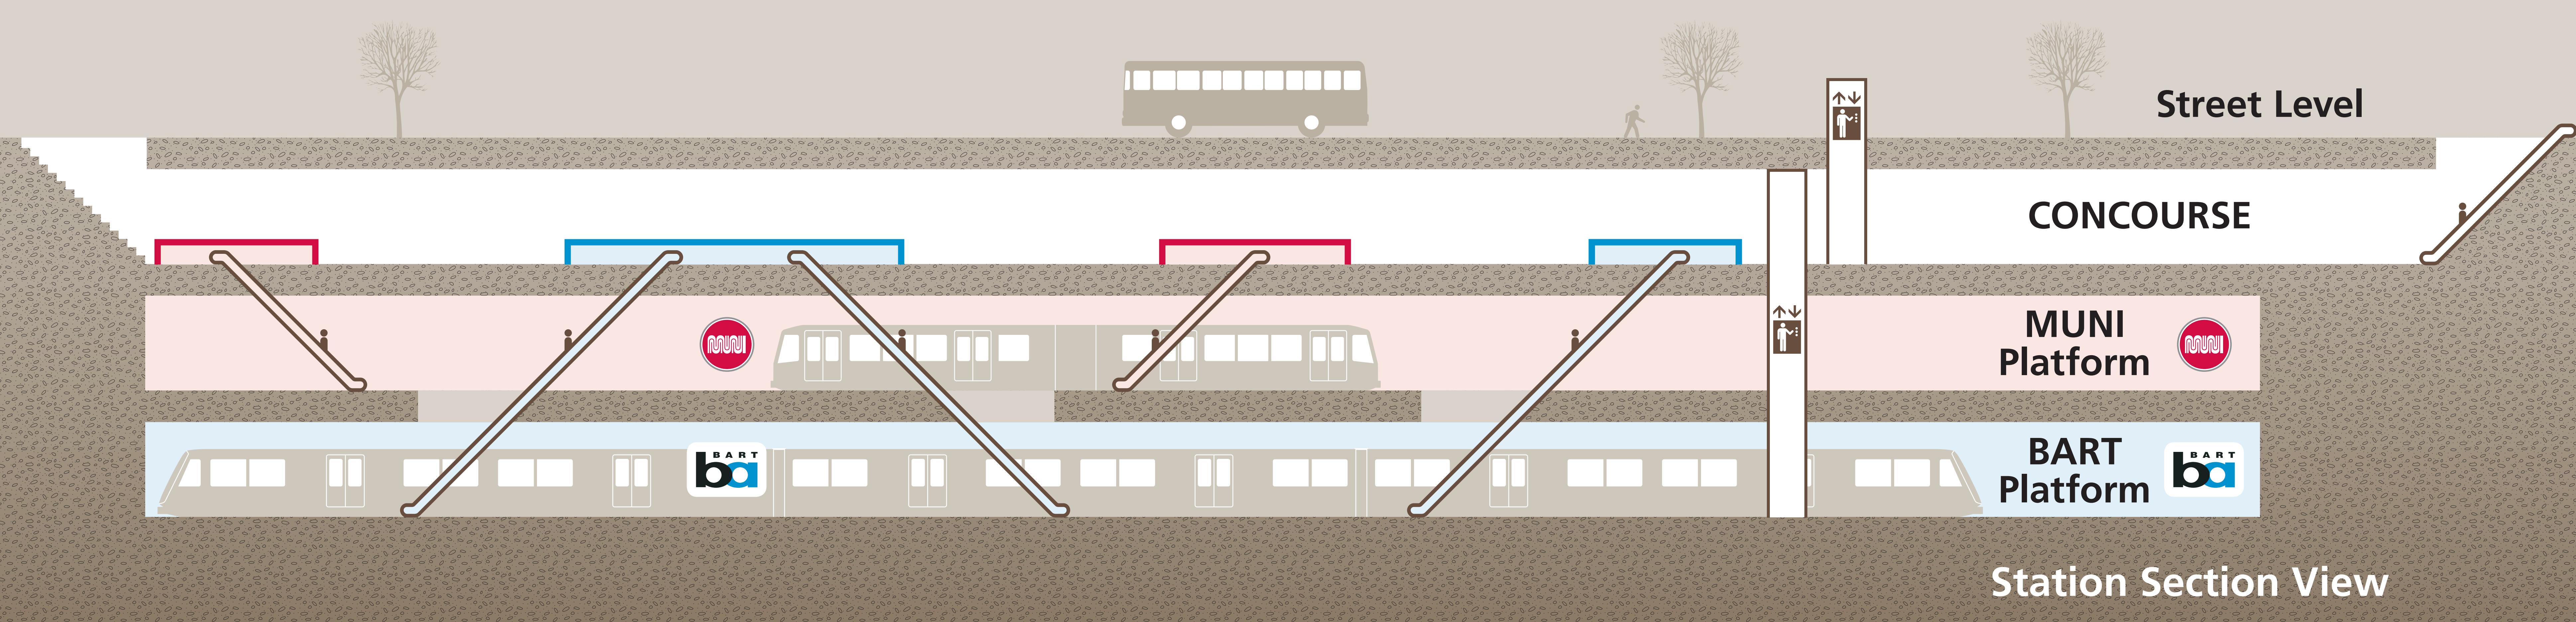

Station Section View

Free Bay Area Transit Information
Dial 5-1-1 or visit 511.org