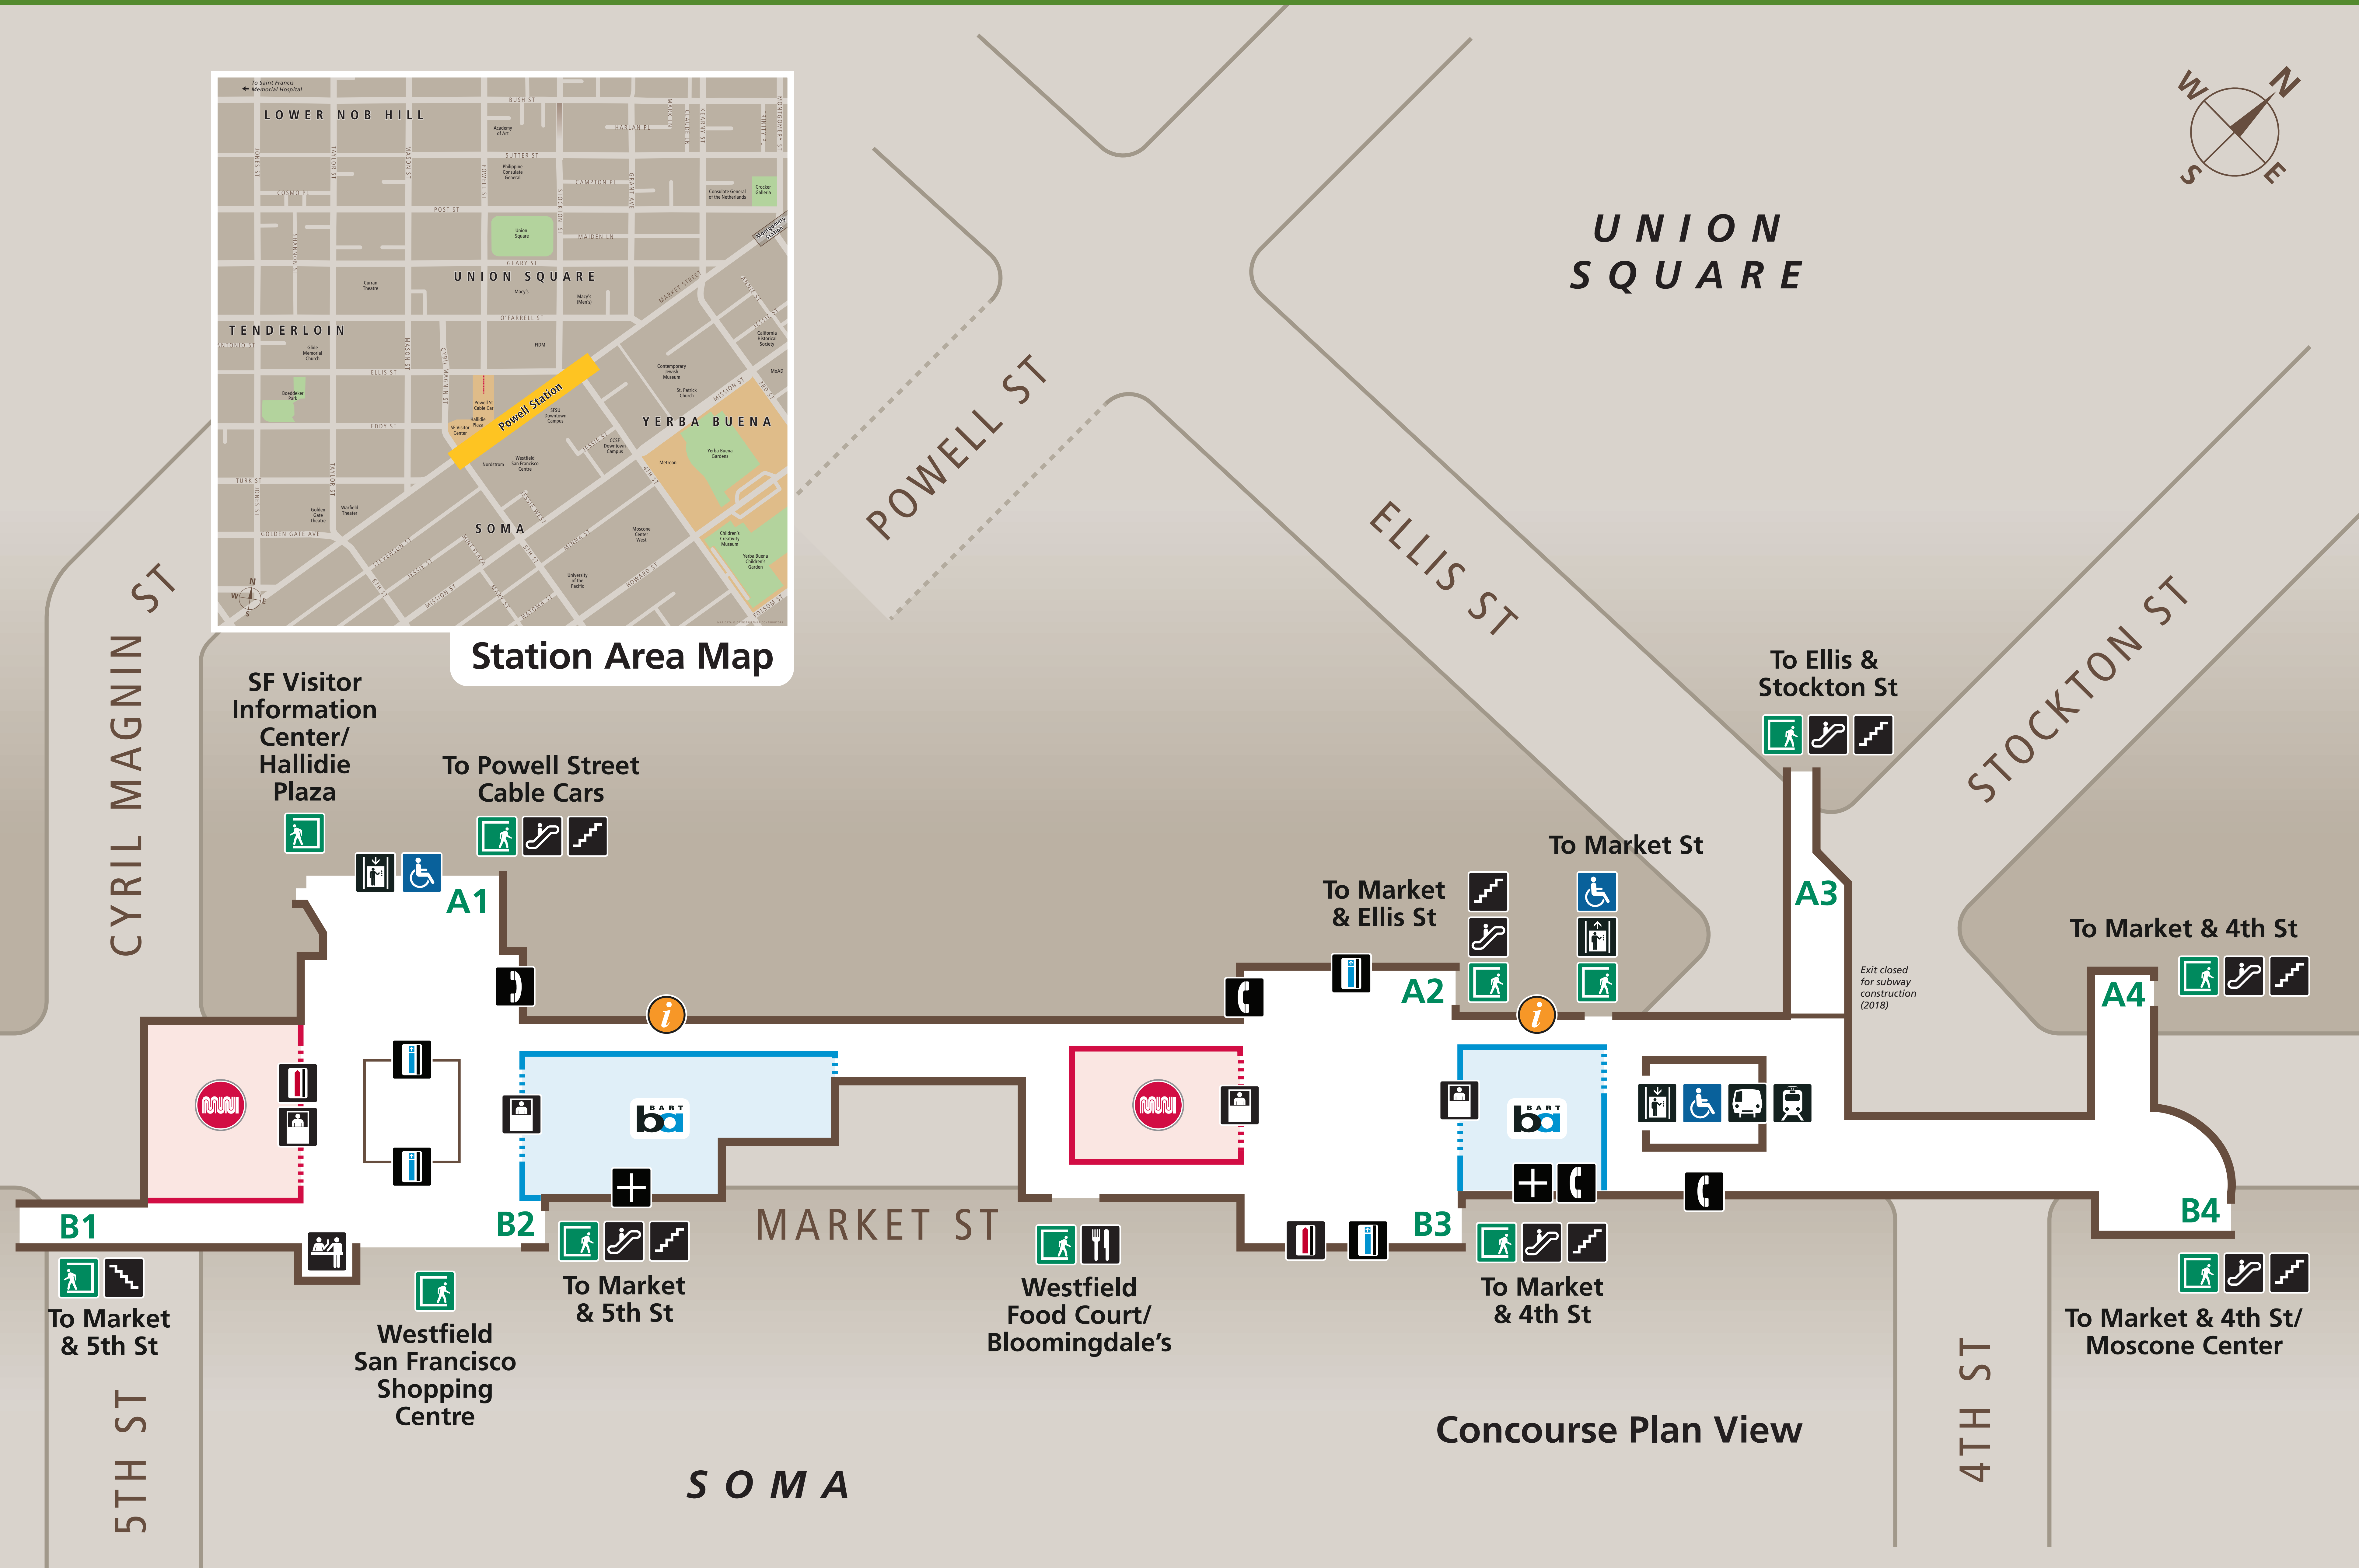

Concourse Plan View