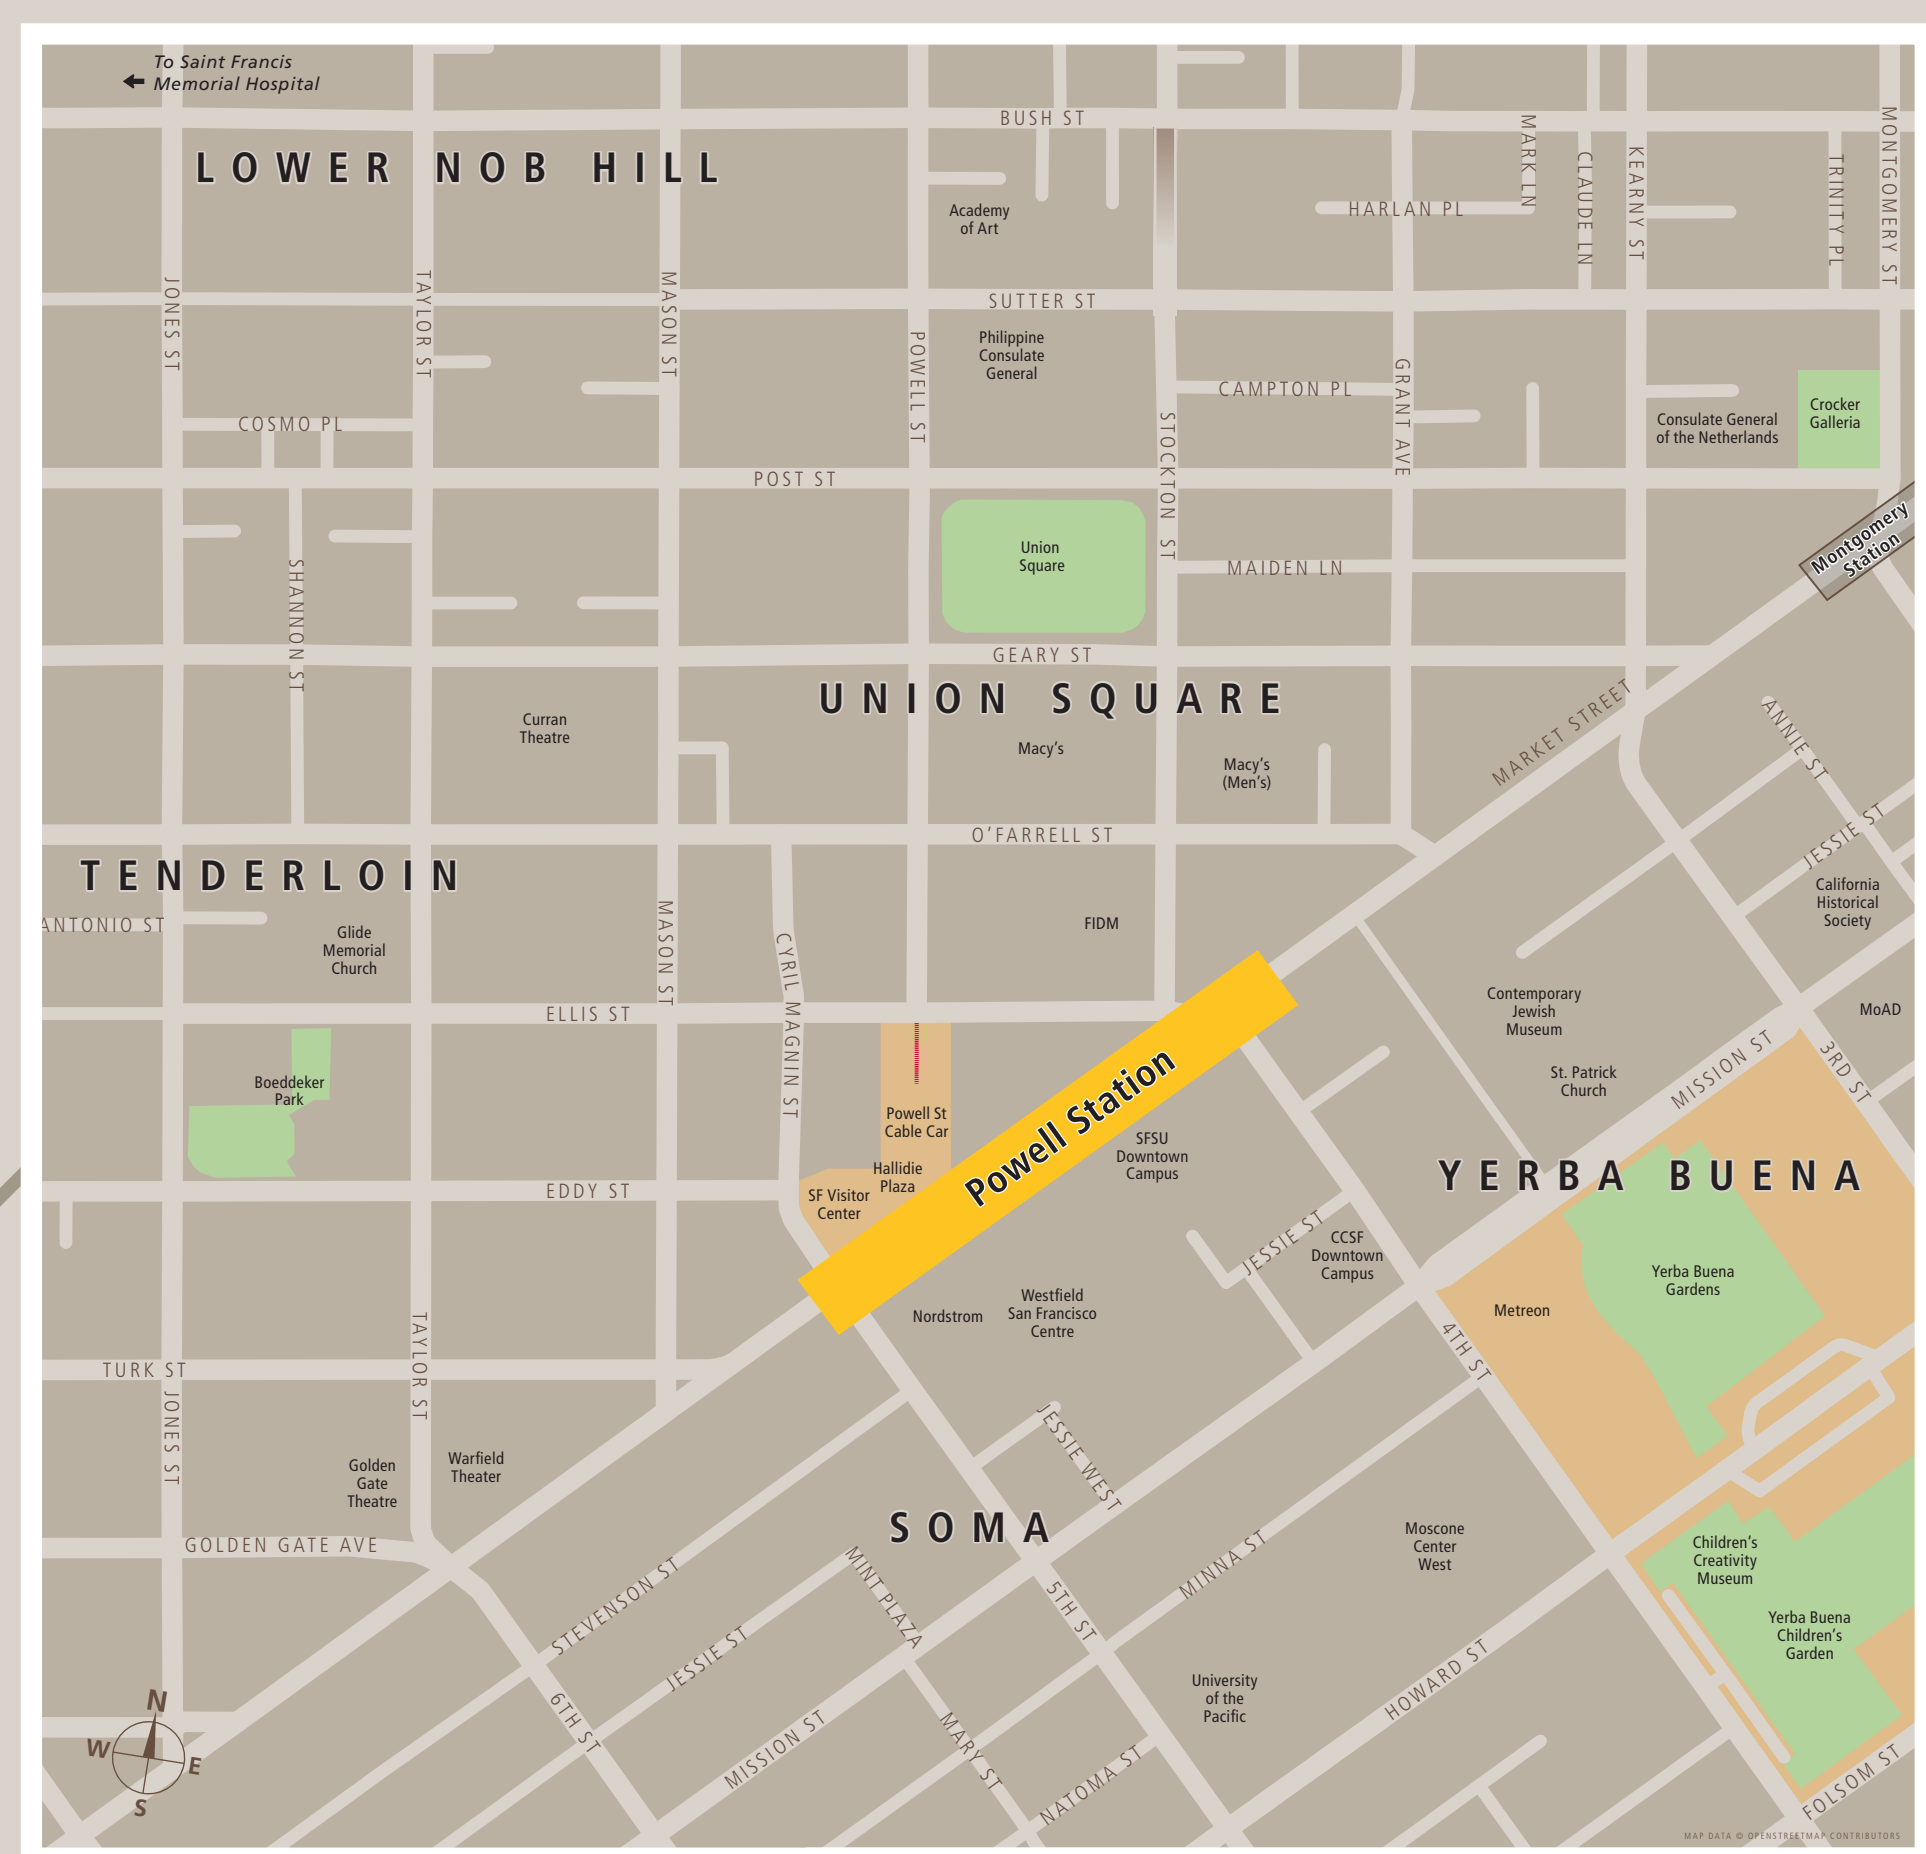

Station Map

Mapa de la estación 車站地圖

Transit Information

Powell Station

San Francisco

Map Key

- You Are Here
- Transit Information
- Exit
- **A1** to Powell Street Cable Cars
- **A2** to Market St & Ellis St
- **A3** to Ellis St & Stockton St (closed)
- **A4** to Market St & 4th St
- **B1** to Market St & 5th St
- **B2** to Market St & 5th St
- **B3** to Market St & 4th St
- **B4** to 4th St / Moscone Center
- BART Train
- Elevator
- Escalator
- Food
- Muni Metro Light Rail
- Stairs
- Station Agent Booth
- Telephone
- Ticket Vending Machines:
  - BART / Clipper Add Cash Value
  - Muni
  - Addfare
  - Transit Store (Ticket Purchase)
  - Wheelchair Accessible

Station Area Map