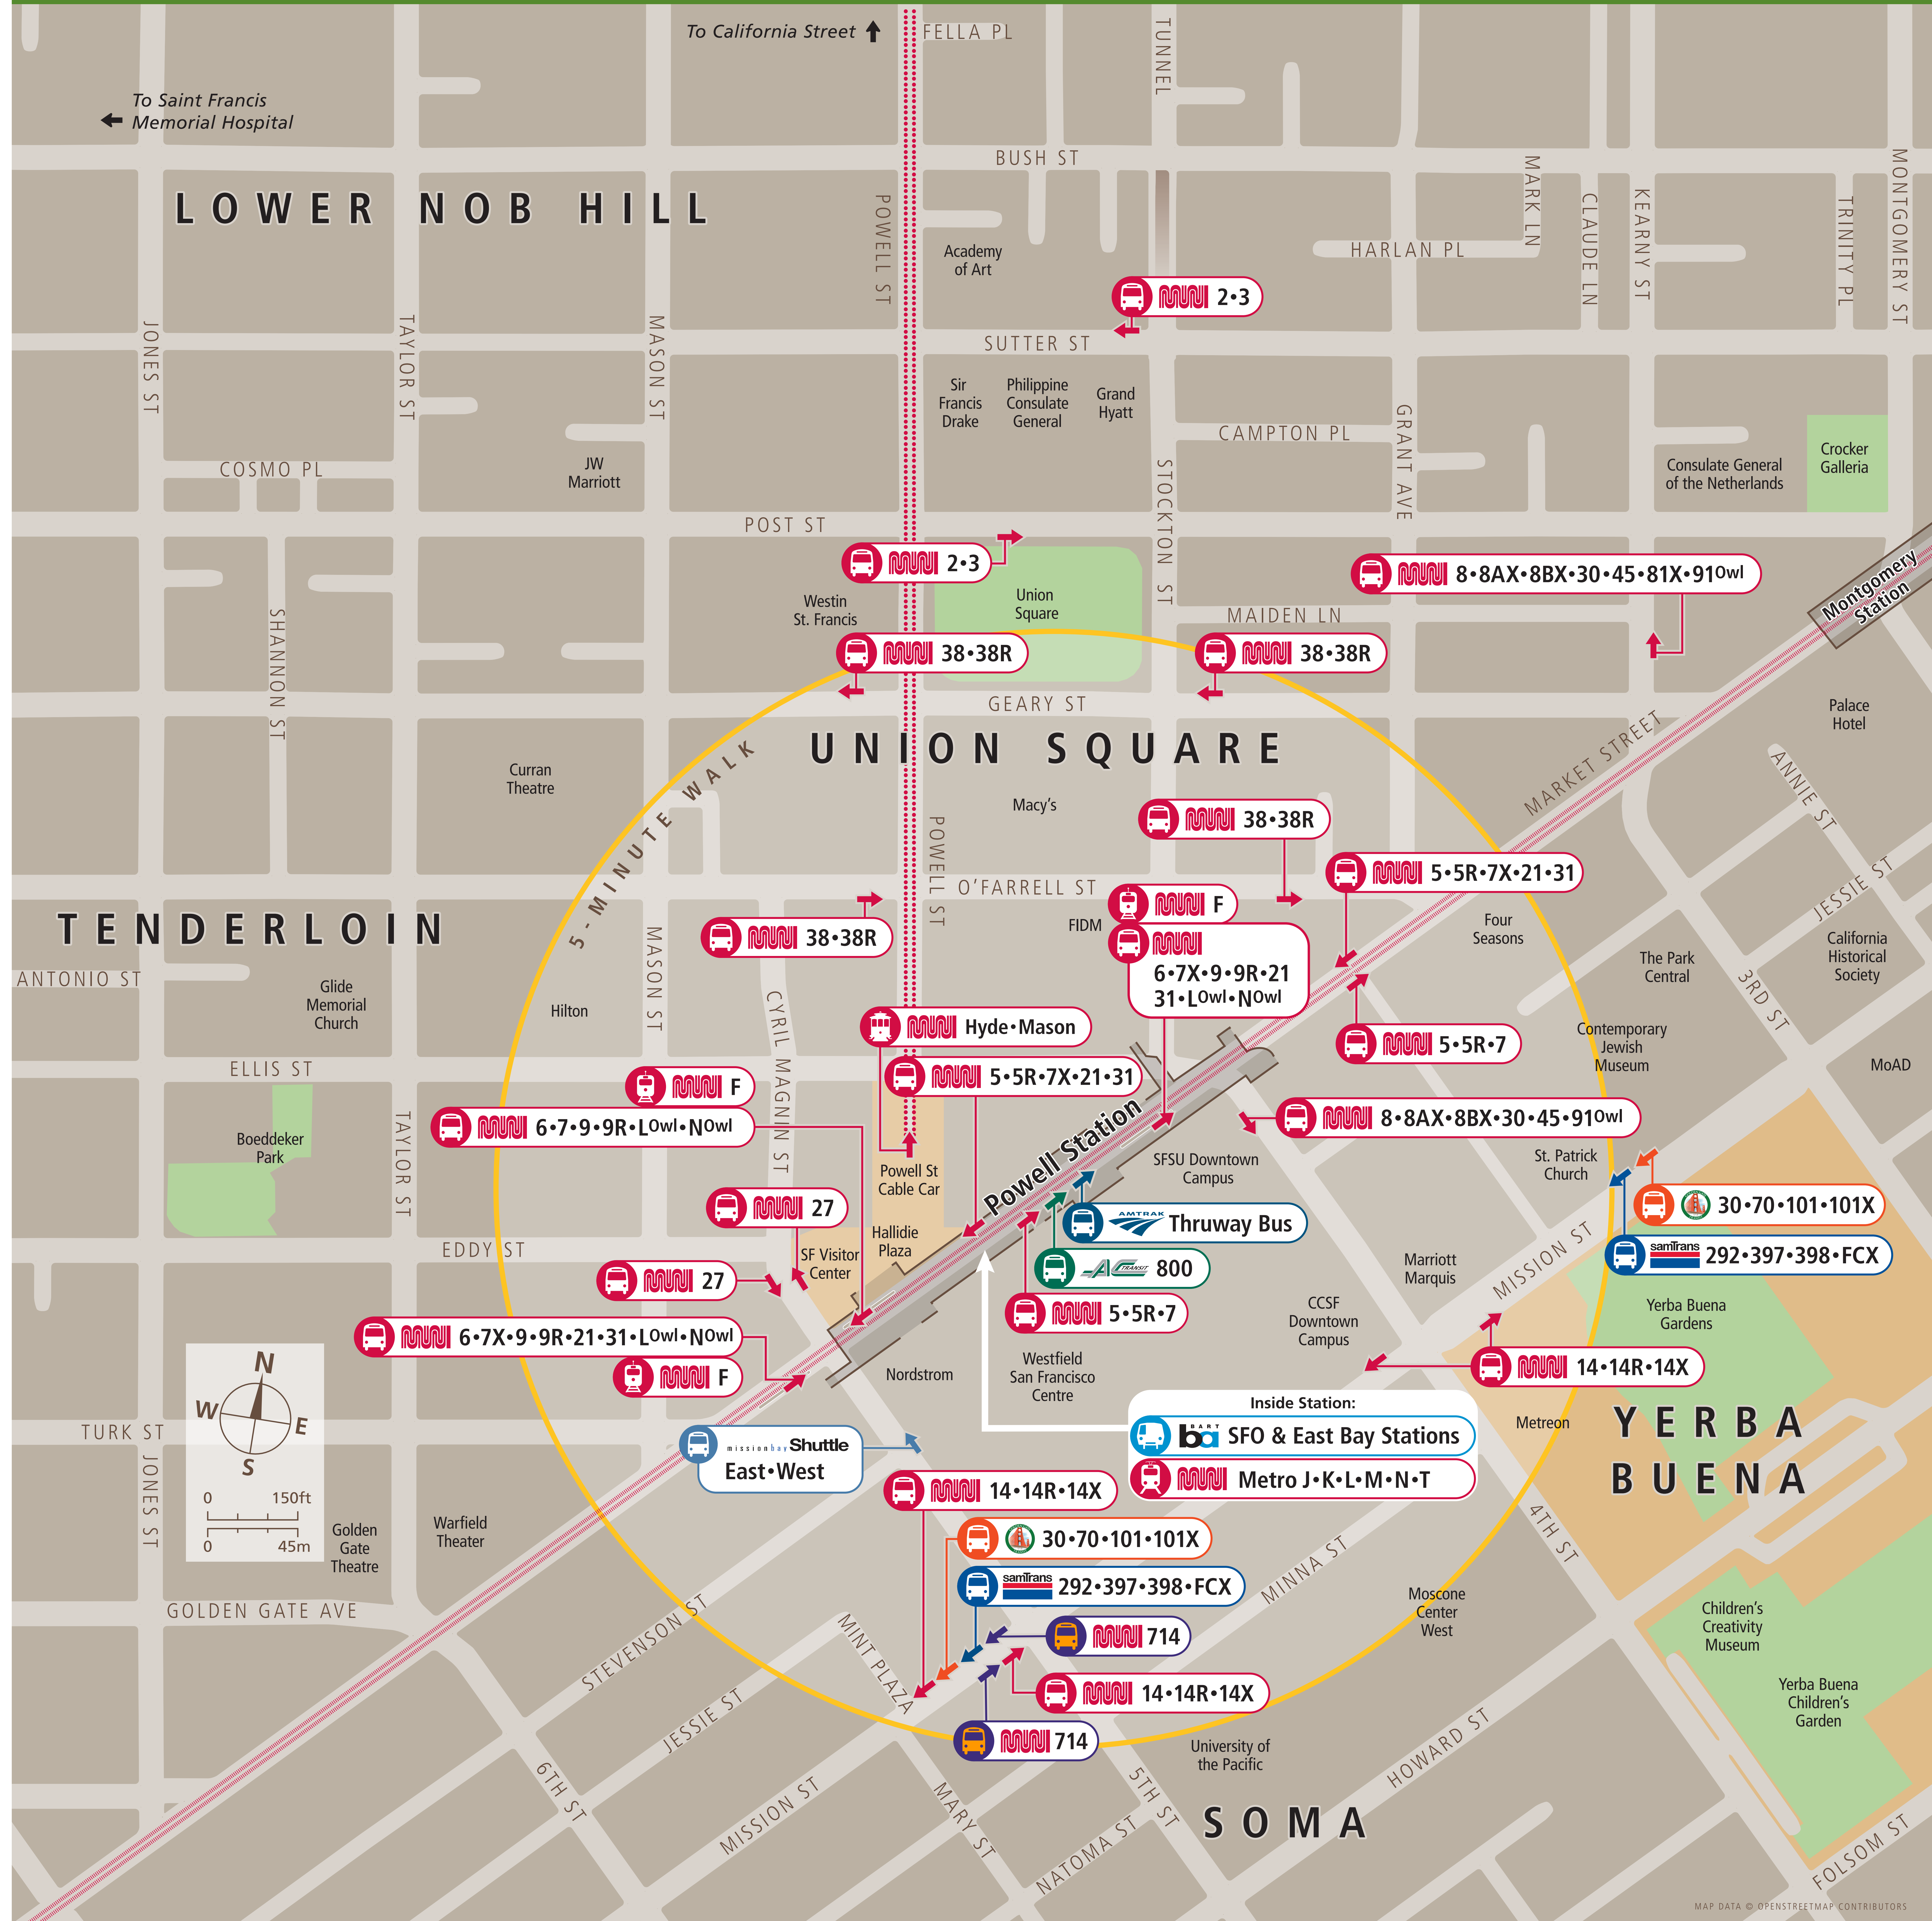

Powell Station

San Francisco

Map Key

- You Are Here
- 5-Minute Walk
  1000ft/305m
- BART Train
- Bus (Motor Coach, Trolley Coach)
- Cable Car
- Muni F Line Historic Streetcar
- Muni Metro Light Rail
- Transit Stop
- Underground Station
- Station Entrance/Exit
- Station Elevator
- Taxi Stand
- Transit Information

Transit Lines

- AC Transit Bus
- All Nighter Line
  800 Richmond BART
- Early Bird Express
  714 Salesforce Transit Center
  714 Daly City
- Golden Gate Transit Buses
  30 San Rafael 101 Santa Rosa
  70 Novato 101X Santa Rosa
- Missionbay Shuttle
  East Caltrain / UCSF Mission Bay
  West Caltrain / Kaiser Mission Bay
- SamTrans Buses
  292 SFO / Hillsdale 397 SFO / Palo Alto
  397 SFO / Redwood City FCX Foster City
- San Francisco Muni
- Cable Car
  Powell/Hyde
- Historic Streetcar
  F Market and Wharves
- Metro Light Rail
  J Church M Ocean View
  K Ingleside N Judah
  L Taraval T Third Street
- Motor Coach & Trolley Coach (TC)
  Lowl Taraval Owl 14 Mission (TC)
  Nowl Judah Owl 14R Mission Rapid
  2 Clement 14X Mission Express
  3 Jackson 21 Hayes (TC)
  5 Fulton (TC) 27 Bryant
  5R Fulton Rapid 30 Stockton
  6 Parnassus/Haight (TC) 31 Balboa (TC)
  7 Haight/Noriega 38 Geary
  7X Noriega Express 38R Geary Rapid
  8 Bayshore 45 Union/Stockton
  8AX Bayshore "A" Express 76X Marin Headlands
  8BX Bayshore "B" Express 81X Caltrain Express
  9 San Bruno 91 West Portal-SFSU
  9R San Bruno Rapid NX Judah Express

**Free Bay Area
Transit Information**
Dial 5-1-1 or visit 511.org

Revised August 19, 2019

MAP DATA © OPENSTREETMAP CONTRIBUTORS