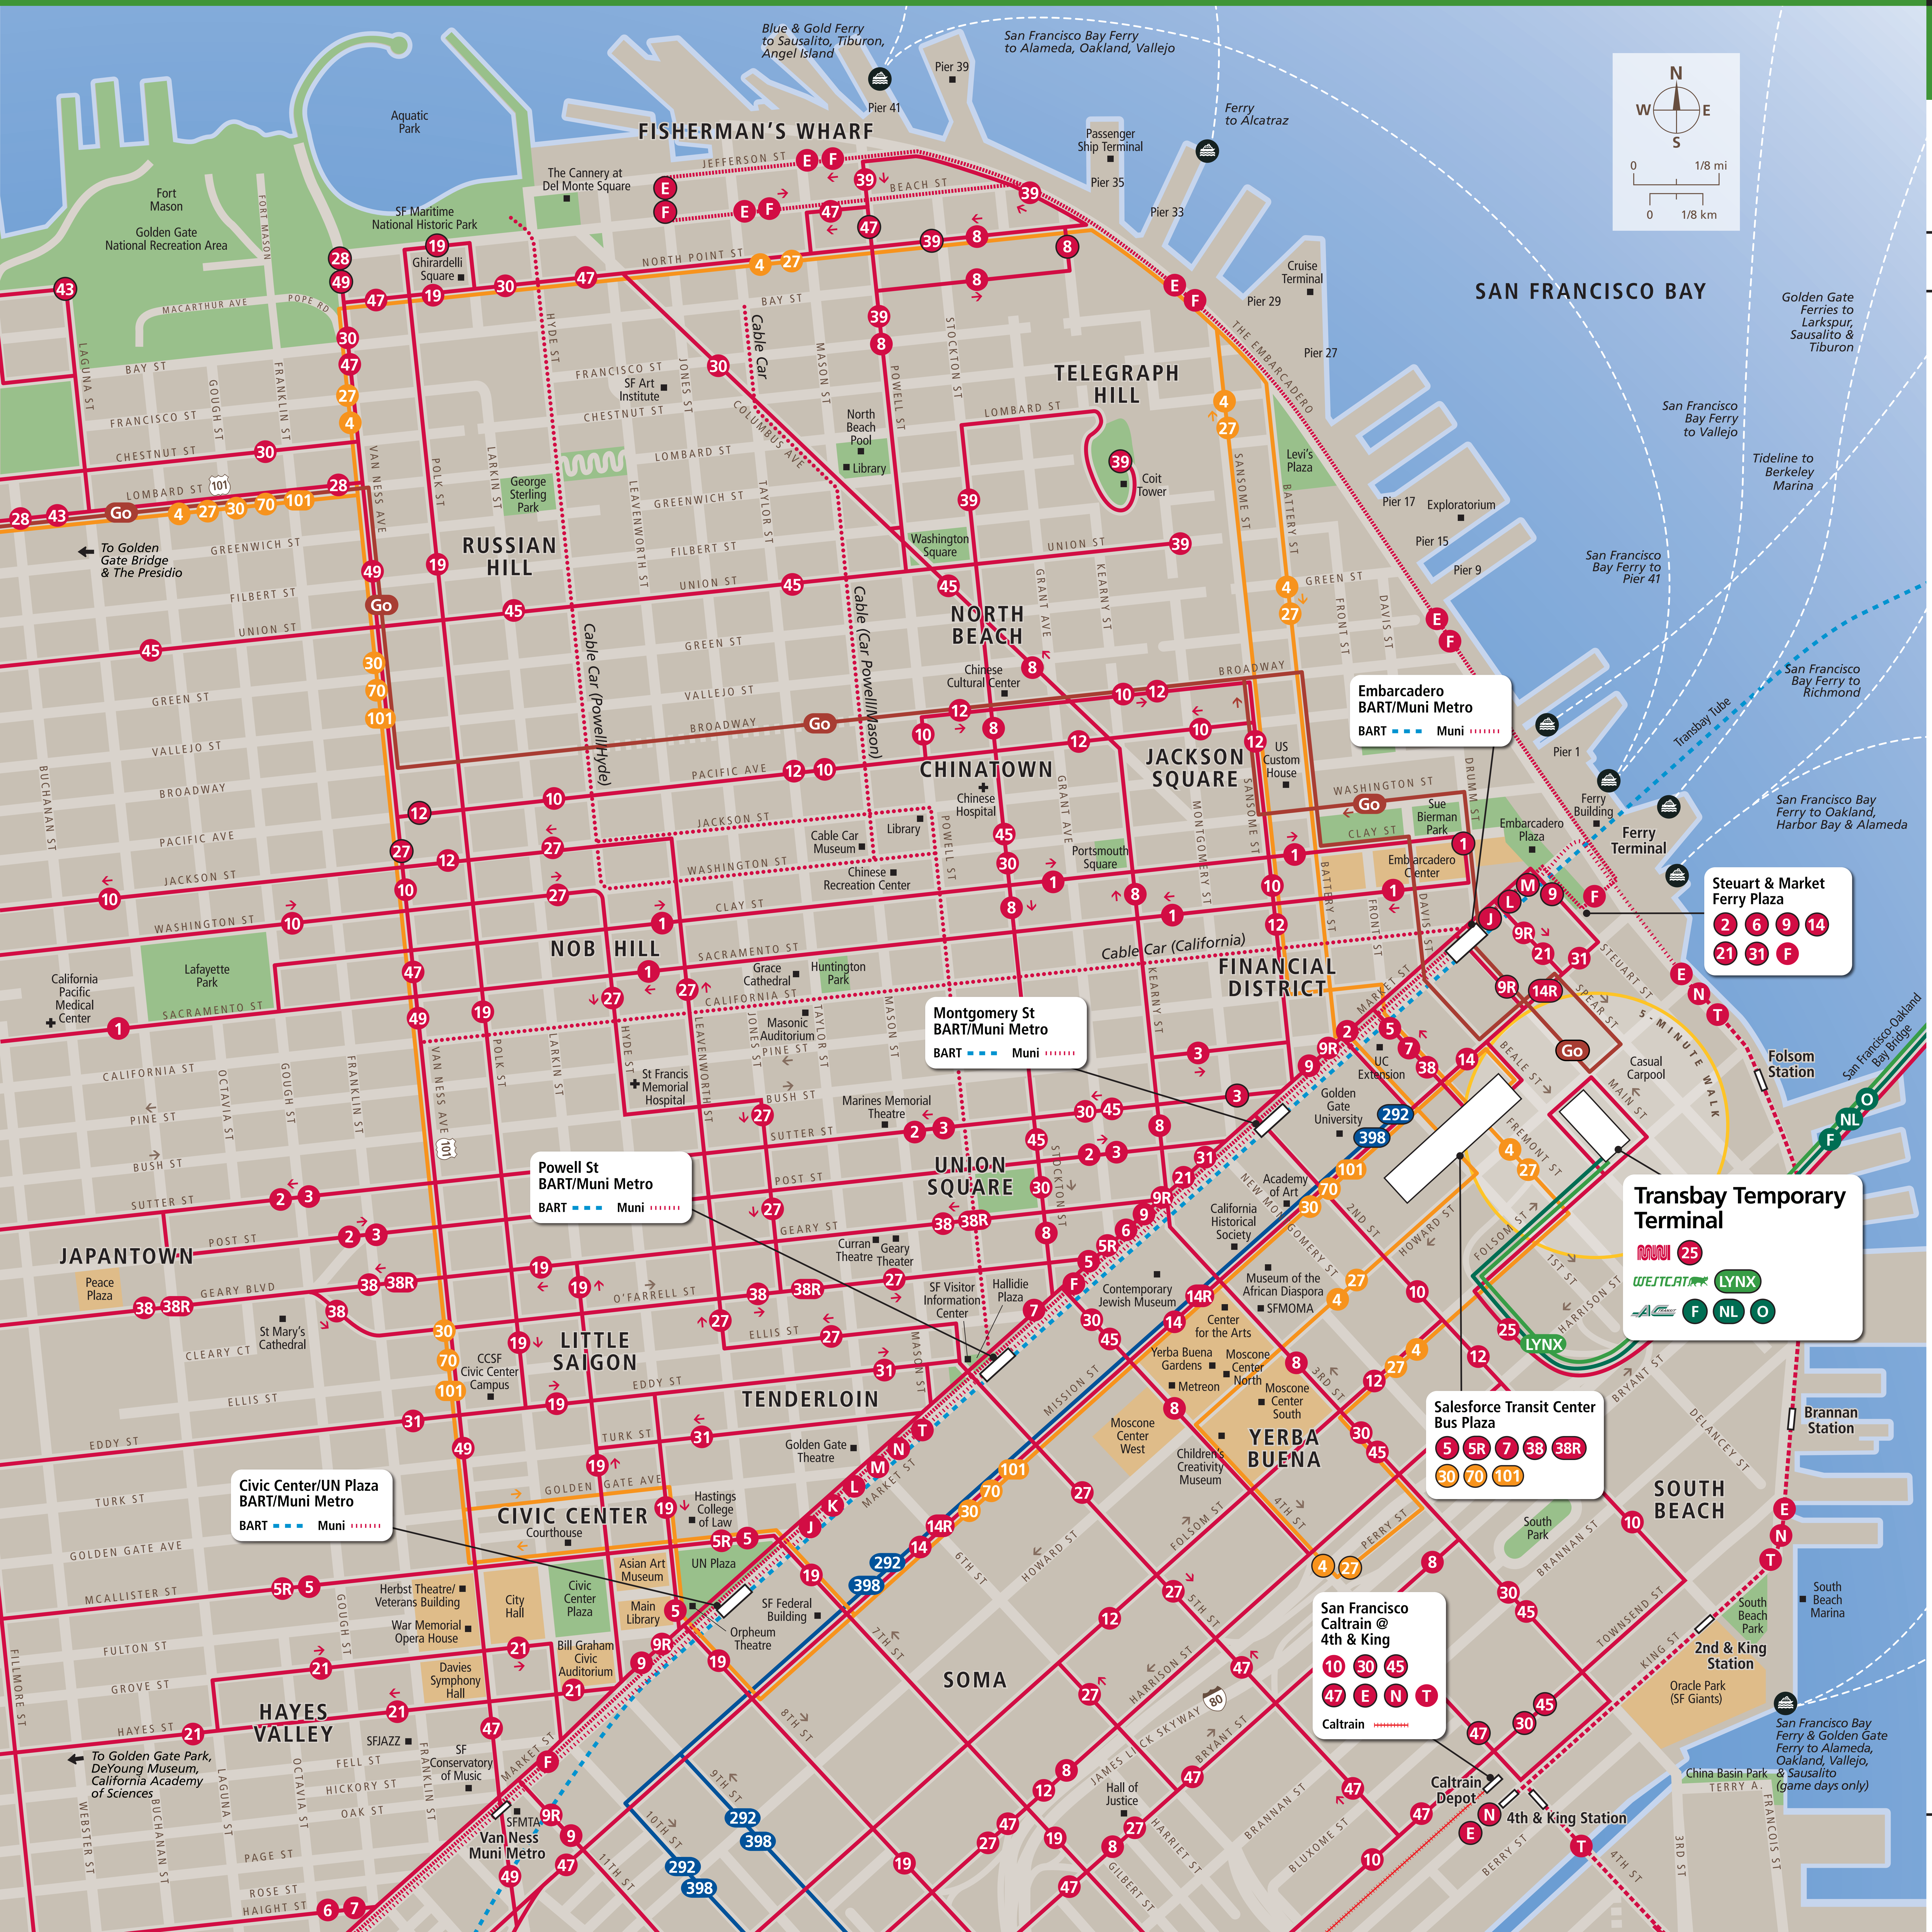

Transit Routes

Rutas del tránsito

公車路線圖

Transit Information

Transbay Temporary Terminal

San Francisco

Map Key

- You Are Here
- BART (underground)
- Caltrain
- Muni Cable Car
- Muni Metro
- Muni Metro (underground)
- Muni E & F Line Historic Streetcar
- Muni Bus
- Golden Gate Transit
- SamTrans
- AC Transit
- WestCAT
- PresidiGo
- Route Terminus
- Ferry Terminal

During limited hours the following lines also serve downtown San Francisco:

AC Transit: 800, B, C, CB, E, F5, G, H, J, L, LA, NX, NX1, NX2, NX3, NX4, NXC, OX, P, S, SB, V, W, Z

Golden Gate Transit: 2, 8, 18, 24, 24X, 38, 44, 54, 56, 58, 72, 72X, 74, 76, 97, 101X

Muni: 1AX, 1BX, 8AX, 8BX, 14X, 30X, 31AX, 31BX, 38AX, 38BX, 41, 76X, 81X, 82X, 83X, 90, 91, NX

SamTrans: 397
Soltrans: 82

Some Muni lines operate all night. Visit www.sfmta.com or call 311 for more information.

This map does not show all commuter, express, special event, or all-night routes. Service may vary with time of day or day of week. Service changes may have occurred since printing. Please consult transit agency schedule or contact 511 for more information.

Embarcadero BART/Muni Metro
BART: Muni:

Steuart & Market Ferry Plaza
2 6 9 14
21 31 F

Transbay Temporary Terminal
MUNI 25
WESTCAT LYNX
A F NL O

Salesforce Transit Center Bus Plaza
5 5R 7 38 38R
30 70 101

San Francisco Caltrain @ 4th & King
10 30 45
47 E N T
Caltrain

Civic Center/UN Plaza BART/Muni Metro
BART: Muni:

Powell St BART/Muni Metro
BART: Muni:

Montgomery St BART/Muni Metro
BART: Muni:

Free Bay Area Transit Information

Dial 5-1-1 or visit 511.org