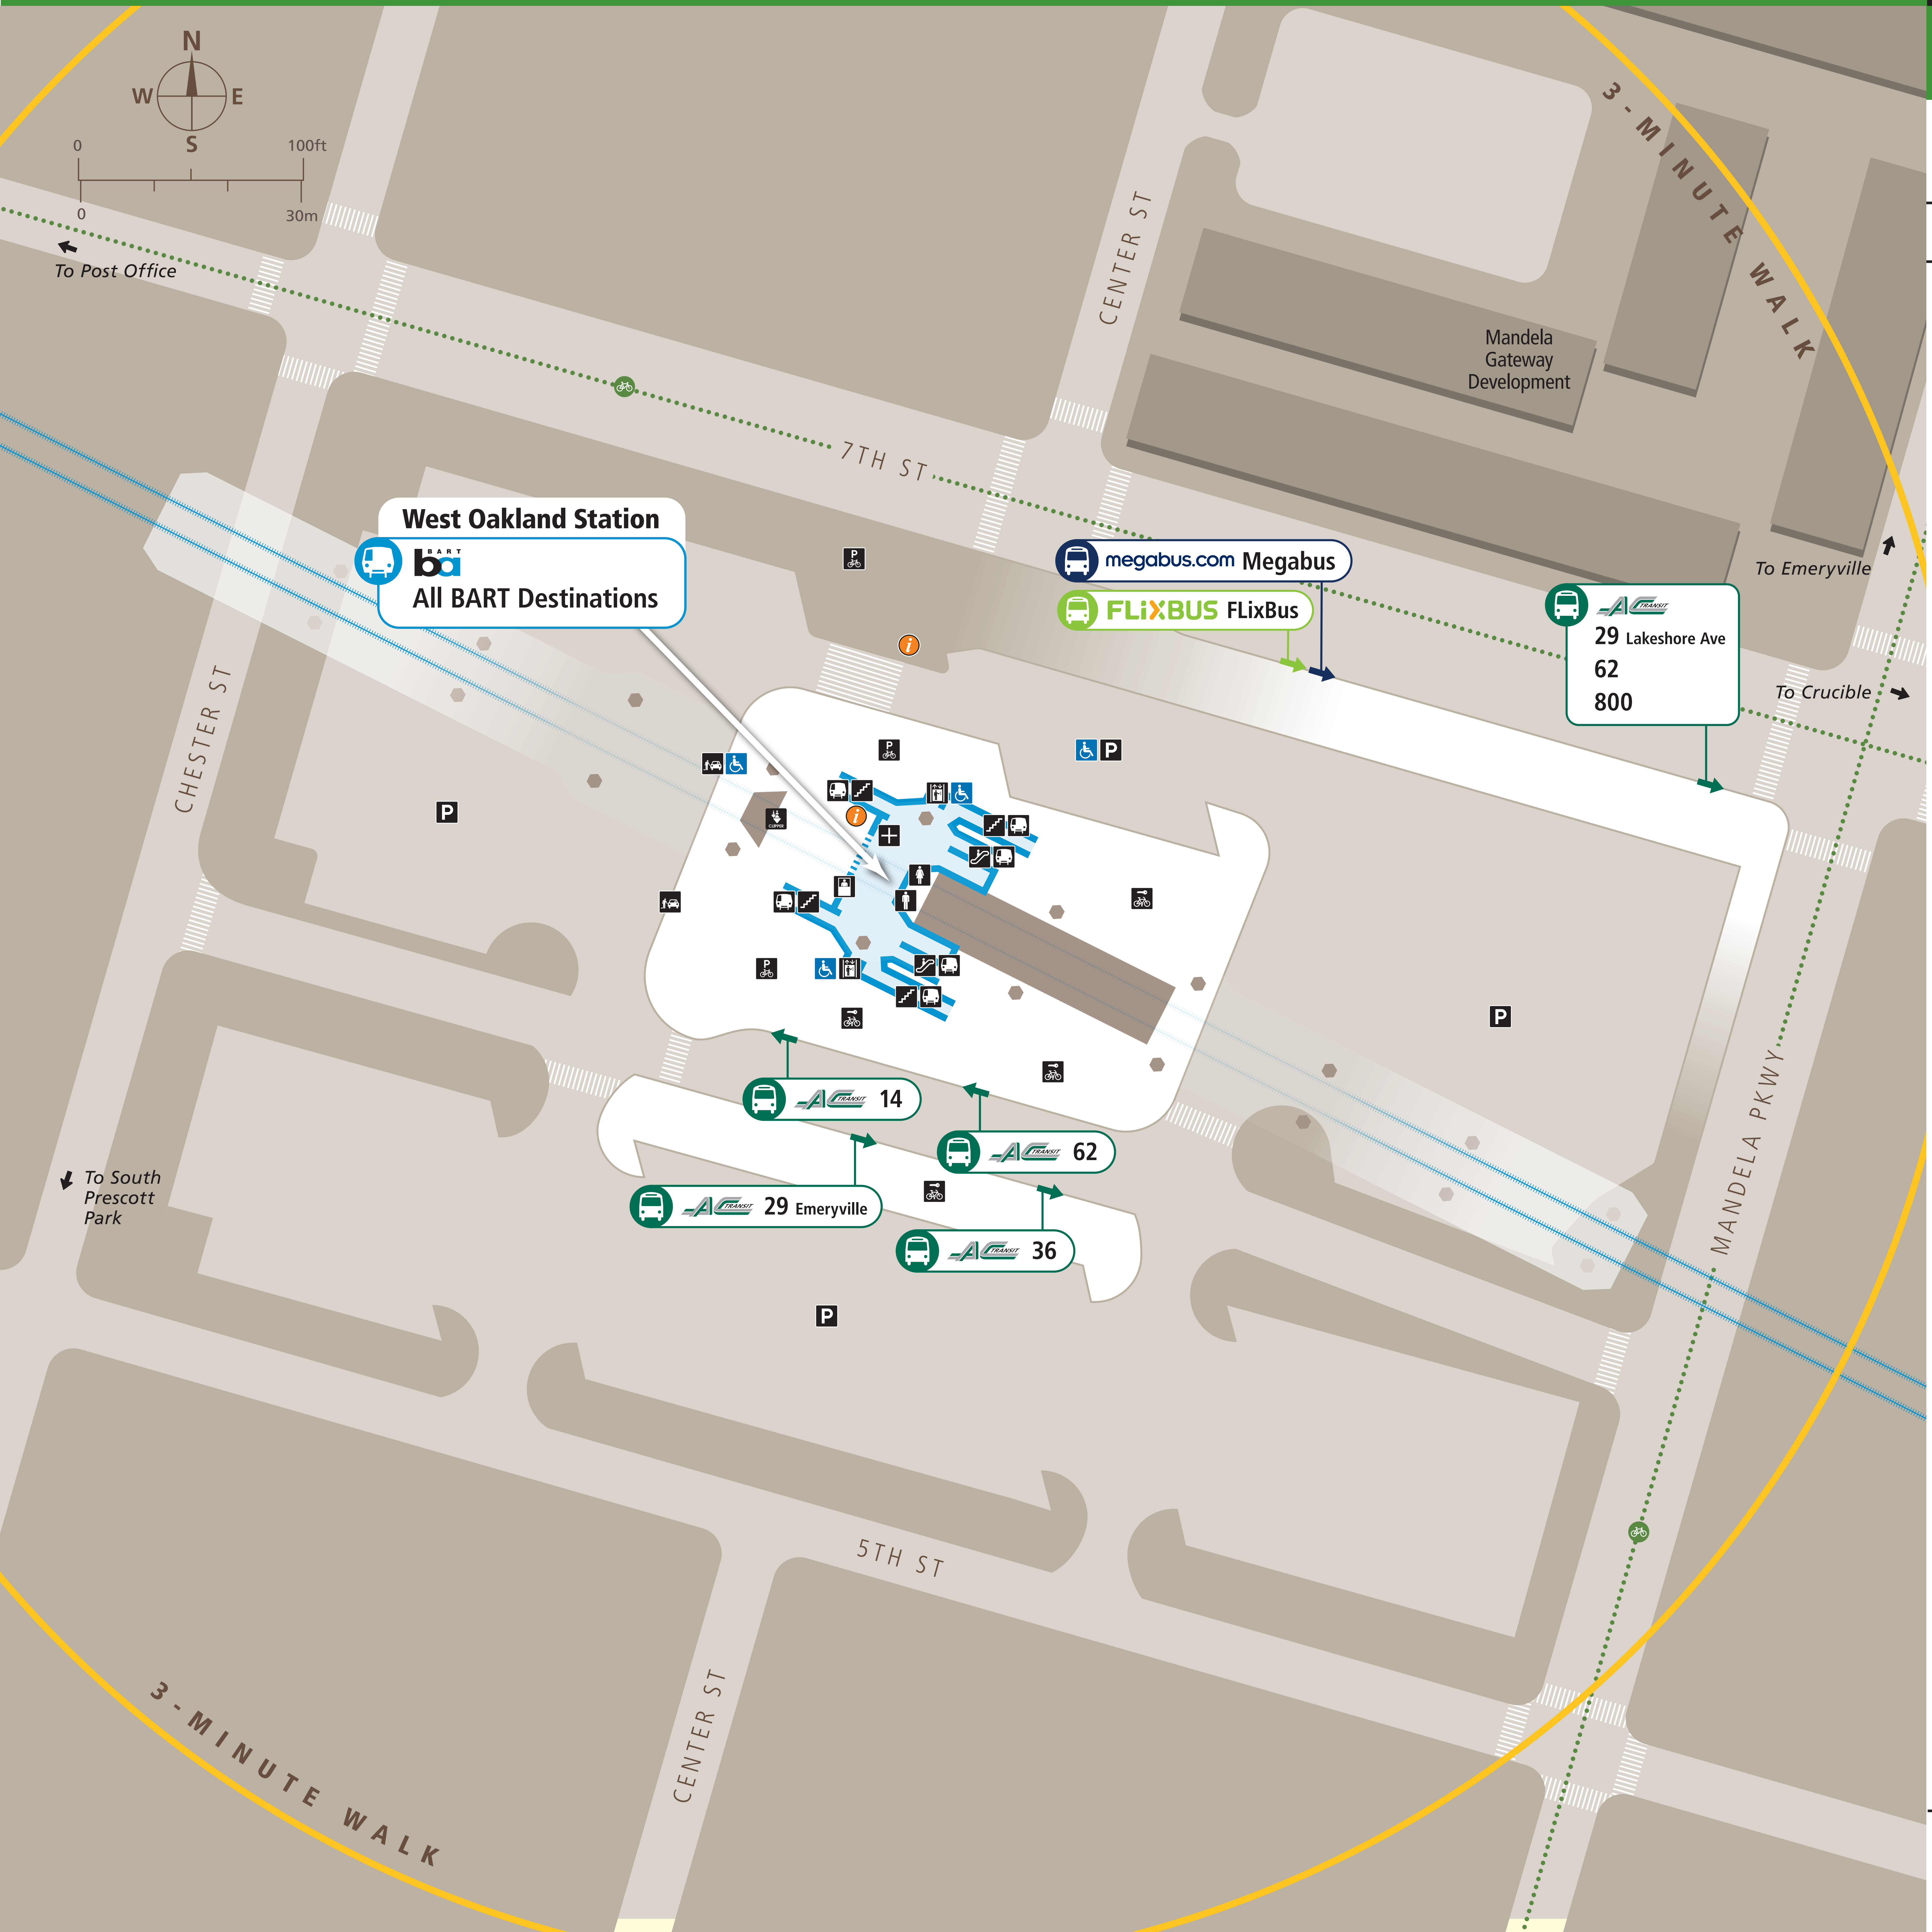

Transit Stops

Paradas del tránsito

公車站地圖

Transit Information

West Oakland Station

Oakland

Map Key

- You Are Here
- 3-Minute Walk
  500ft/150m Radius
- Transit Information
- BART Train
- Bus
- Transit Stop
- Bicycle Lockers
- Bicycle Parking
- Bicycle Routes
- Elevator Wheelchair Accessible
- Escalator
- Parking
- Passenger Pick-up/Drop-off
- Restrooms
- Stairs
- Station Agent Booth
- Taxi Stand
- Ticket Vending:
  - Clipper/BART Tickets
  - Addfare
  - Wheelchair Accessible

Transit Lines

- AC Transit Buses
- **Local Bus Lines**
- 14 Fruitvale BART
- 29 Emeryville
- 29 Wala Vista Ave & Lakeshore Ave
- 36 Berkeley
- 62 Fruitvale BART
- **All Nighter Bus Lines (Approx. 1 am–5 am)**
- 800 Richmond BART

Call 511 | 511.org