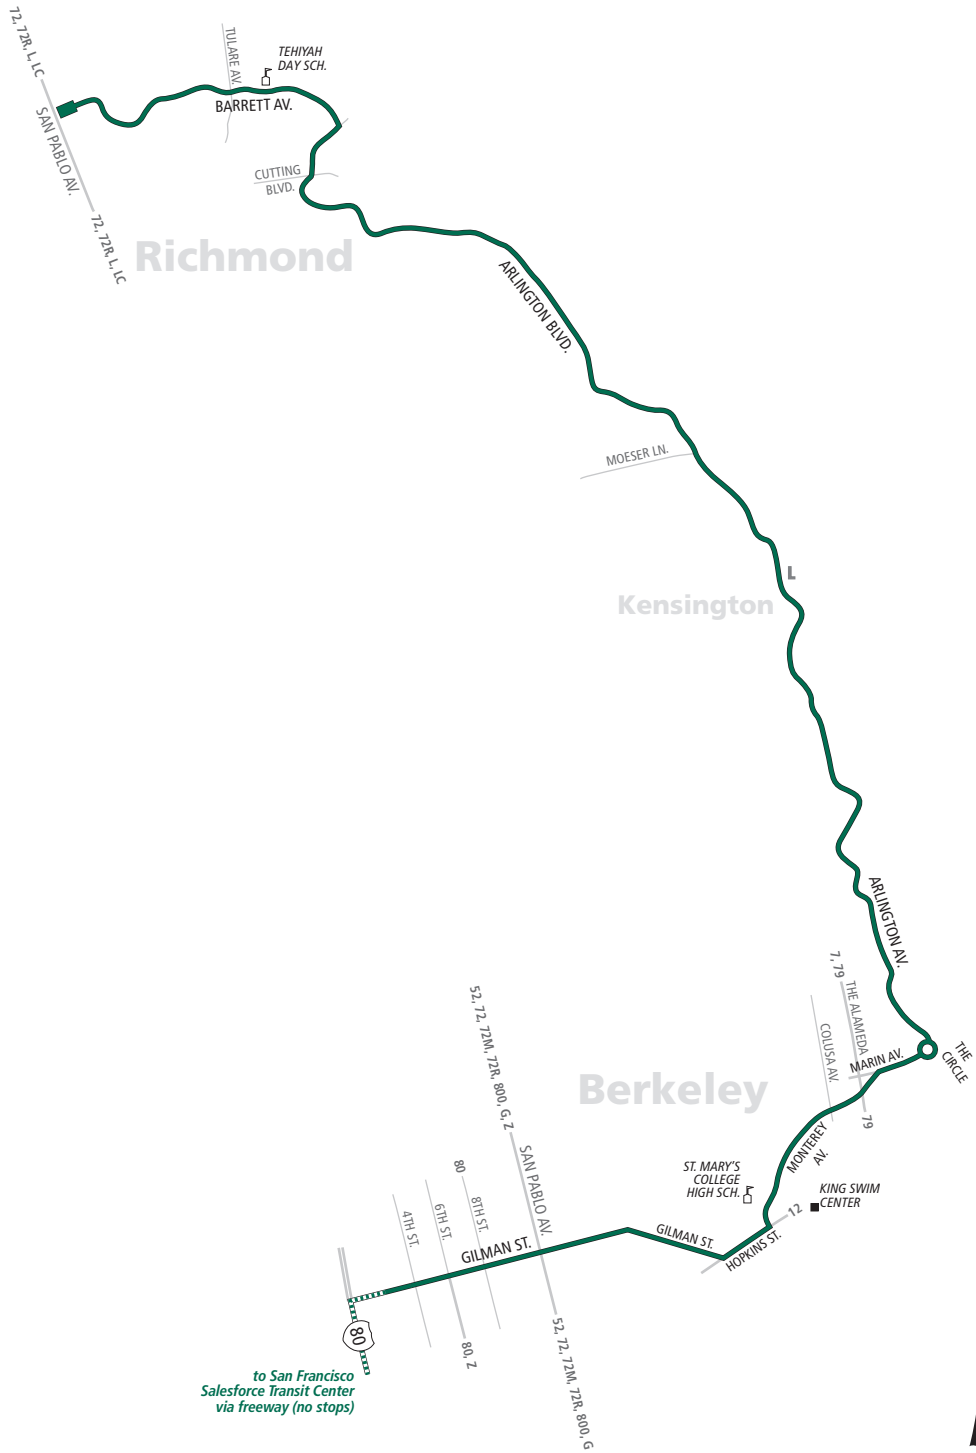

H Monday through Friday except holidays To Barrett Ave. & San Pablo Ave.

Salesforce Transit Center	San Pablo Ave. & Gilman St.	Monterey Ave. & Hopkins St.	Monterey Ave. & Colusa Ave.	Arlington Blvd. & Moeser Ln.	Barrett Ave. & Tulare Ave.	Barrett Ave. & San Pablo Ave.
4:15p	4:58p	5:04p	5:06p	5:17p	5:23p	5:25p
4:35p	5:18p	5:24p	5:26p	5:37p	5:43p	5:45p
4:55p	5:38p	5:44p	5:46p	5:57p	6:03p	6:05p
5:15p	5:58p	6:05p	6:07p	6:18p	6:24p	6:26p
5:35p	6:18p	6:25p	6:27p	6:38p	6:44p	6:46p
6:00p	6:35p	6:41p	6:43p	6:54p	7:00p	7:02p
6:35p	7:10p	7:16p	7:18p	7:29p	7:35p	7:37p
6:55p	7:30p	7:36p	7:38p	7:49p	7:55p	7:57p
7:20p	7:50p	7:55p	7:57p	8:08p	8:15p	8:17p

AC TRANSIT SCHEDULE

EFFECTIVE:

August 12, 2018

Richmond

Barrett Ave.
Arlington Blvd.

El Cerrito

Arlington Ave.

Kensington

Berkeley

Monterey St.
Westbrae
Gilman St.

San Francisco

Salesforce Transit Center

Transbay Bus

Monday through Friday except
holidays

No Local Passengers Allowed

Line H

- Line H
- Line H Service with No Stops