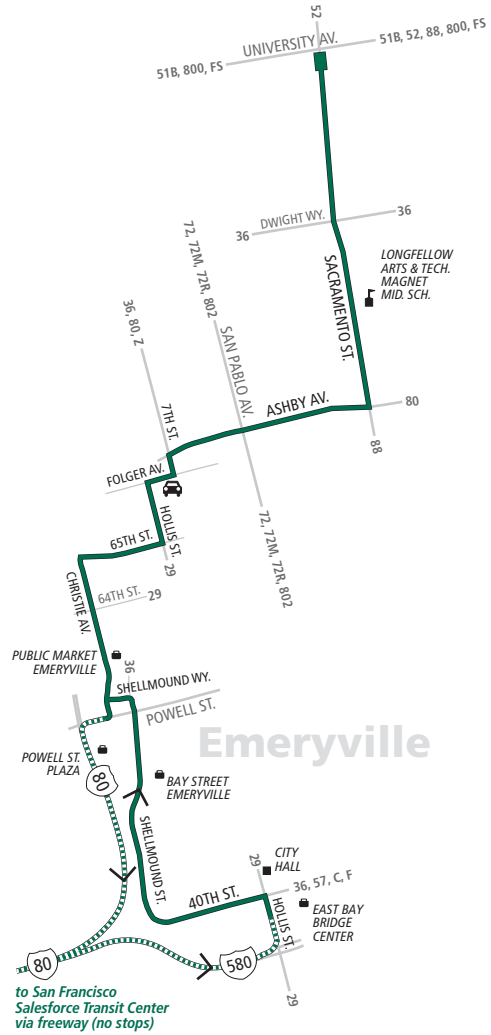

J Monday through Friday except holidays To San Francisco

Sacramento St. & University Ave.	Ashby Ave. & San Pablo Ave.	65th St. & Hollis St.	Public Market Emeryville	Salesforce Transit Center
5:50a	5:59a	6:04a	6:09a	6:24a
6:50a	6:59a	7:04a	7:09a	7:26a
7:07a	7:16a	7:21a	7:26a	7:43a
7:22a	7:31a	7:36a	7:41a	7:58a
7:37a	7:46a	7:51a	7:56a	8:17a
7:52a	8:01a	8:06a	8:11a	8:32a
8:07a	8:16a	8:21a	8:26a	8:47a
8:27a	8:36a	8:41a	8:46a	9:07a
8:47a	8:56a	9:01a	9:06a	9:27a
9:07a	9:16a	9:21a	9:26a	9:47a
9:27a	9:36a	9:41a	9:46a	10:07a

J Monday through Friday except holidays To Sacramento St. & University Ave.

Salesforce Transit Center	40th St. & Hollis St.	Powell Plaza Shopping Center	65th St. & Hollis St.	Ashby Ave. & San Pablo Ave.	Sacramento St. & University Ave.
4:45p	5:02p	5:07p	5:15p	5:20p	5:27p
5:05p	5:28p	5:33p	5:41p	5:46p	5:53p
5:20p	5:43p	5:48p	5:56p	6:01p	6:08p
5:35p	5:55p	6:00p	6:07p	6:11p	6:18p
5:50p	6:10p	6:15p	6:22p	6:26p	6:33p
6:05p	6:25p	6:30p	6:37p	6:41p	6:48p
6:20p	6:40p	6:45p	6:52p	6:56p	7:03p
6:35p	6:55p	7:00p	7:07p	7:11p	7:18p
6:50p	7:10p	7:15p	7:22p	7:26p	7:33p
7:10p	7:25p	7:30p	7:37p	7:41p	7:48p
7:30p	7:45p	7:50p	7:57p	8:01p	8:08p

J

AC TRANSIT SCHEDULE

EFFECTIVE:
August 12, 2018

Berkeley

Sacramento St.
Ashby Ave.

Emeryville

Hollis St.
65th St.
Christie Ave.
Powell St.

San Francisco

Salesforce Transit Center

Transbay Bus

Monday through Friday except
holidays

No Local Passengers Allowed

Line J

- Line J
- Line J Service with No Stops