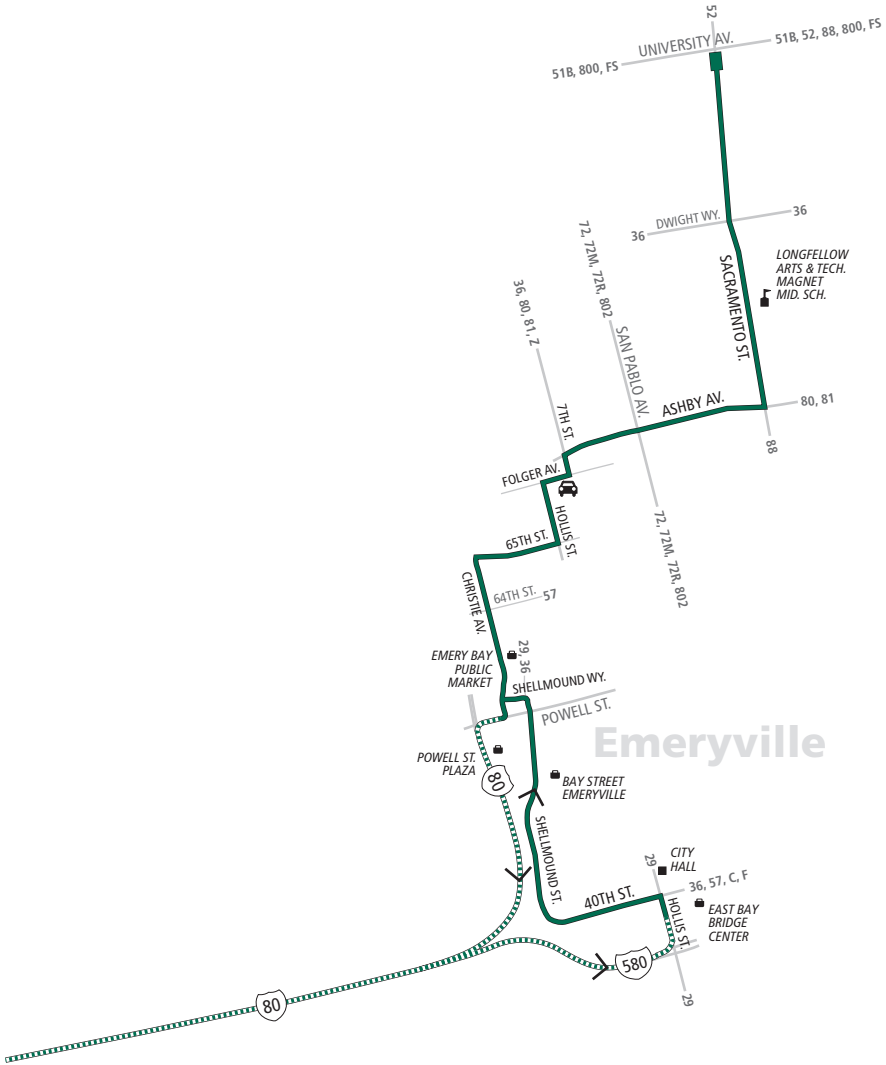

J Monday through Friday except holidays To Sacramento St. & University Ave.

San Francisco (Transbay Temporary Terminal)	40th St. & Hollis St.	Powell Plaza Shopping Center	65th St. & Hollis St.	Ashby Ave. & San Pablo Ave.	Sacramento St. & University Ave.
4:45p	5:02p	5:07p	5:15p	5:20p	5:27p
5:05p	5:28p	5:33p	5:41p	5:46p	5:53p
5:20p	5:43p	5:48p	5:56p	6:01p	6:08p
5:35p	5:55p	6:00p	6:07p	6:11p	6:18p
5:50p	6:10p	6:15p	6:22p	6:26p	6:33p
6:05p	6:25p	6:30p	6:37p	6:41p	6:48p
6:20p	6:40p	6:45p	6:52p	6:56p	7:03p
6:35p	6:55p	7:00p	7:07p	7:11p	7:18p
6:50p	7:10p	7:15p	7:22p	7:26p	7:33p
7:10p	7:25p	7:30p	7:37p	7:41p	7:48p
7:30p	7:45p	7:50p	7:57p	8:01p	8:08p

J

AC TRANSIT SCHEDULE

EFFECTIVE:

December 17, 2017

Berkeley

Sacramento St.
Ashby Ave.

Emeryville

Hollis St.
65th St.
Christie Ave.
Powell St.

San Francisco

Transbay Temporary Terminal

Transbay Bus

Monday through Friday except holidays

Local Passengers Permitted for Local Fare

Line J

to San Francisco
Transbay Temporary Terminal
via freeway (no stops)

- Line J
- Line J Service with No Stops