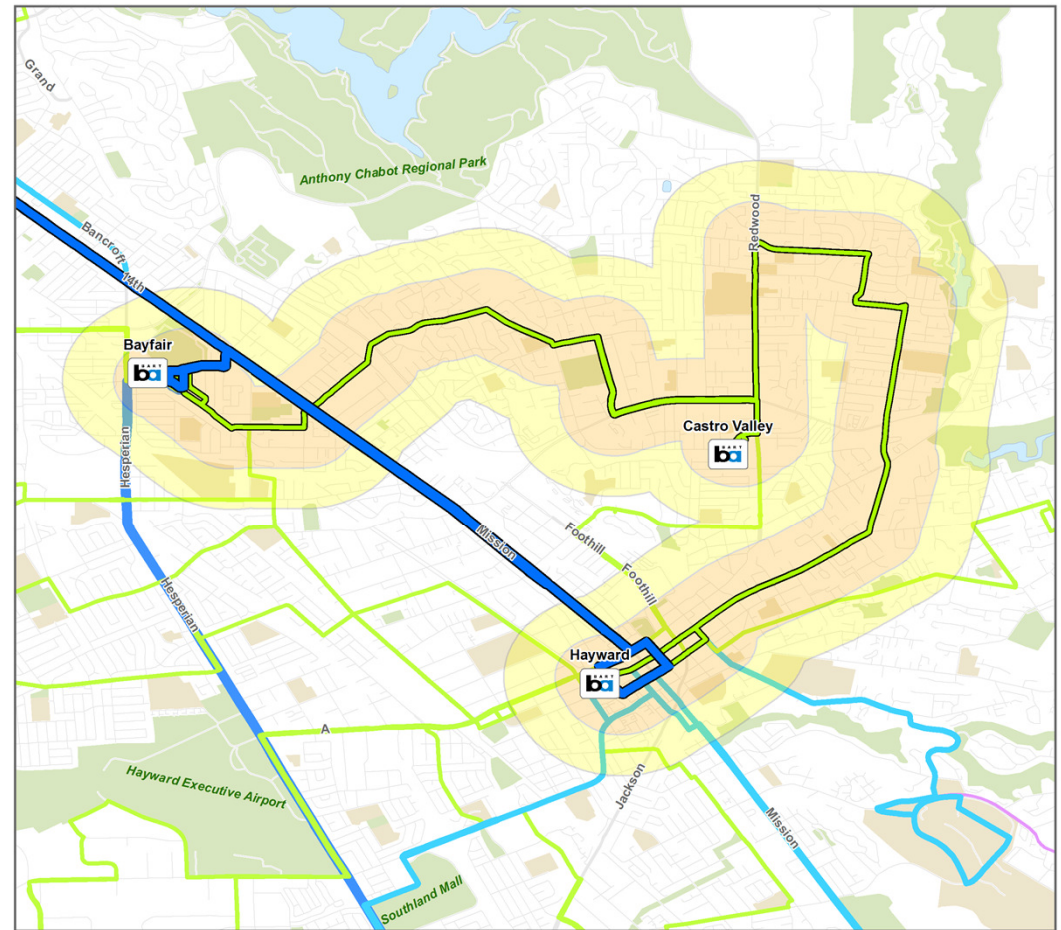

### 主要交通樞紐銜接點:

- Bay Fair BART
- Hayward BART
- Castro Valley BART

### 頻繁網路銜接點:

- Hesperian (M1)
- Mission Blvd (M3)

**北/東線:** From Hayward BART, L C St, L 2<sup>nd</sup>, R B St, L Center, L Heyer, R Madison, L Seven Hills, L Redwood, R into Castro Valley BART, L Redwood, L Castro Valley, R Lake Chabot, L Somerset, R Stanton, L Miramar into 164<sup>th</sup> into Kent, R Delano, R Elgin, into Bay Fair BART.

**西/南線:** From Bay Fair BART, R Elgin, L Delano, L Kent into 164<sup>th</sup> into Miramar, R Stanton, L Somerset, L Somerset, R Lake Chabot, L Castro Valley Blvd, R Redwood, R Castro Valley BART, L Redwood, R Seven Hills, R Madison, L Heyer, R Center, R B St, L into Hayward BART