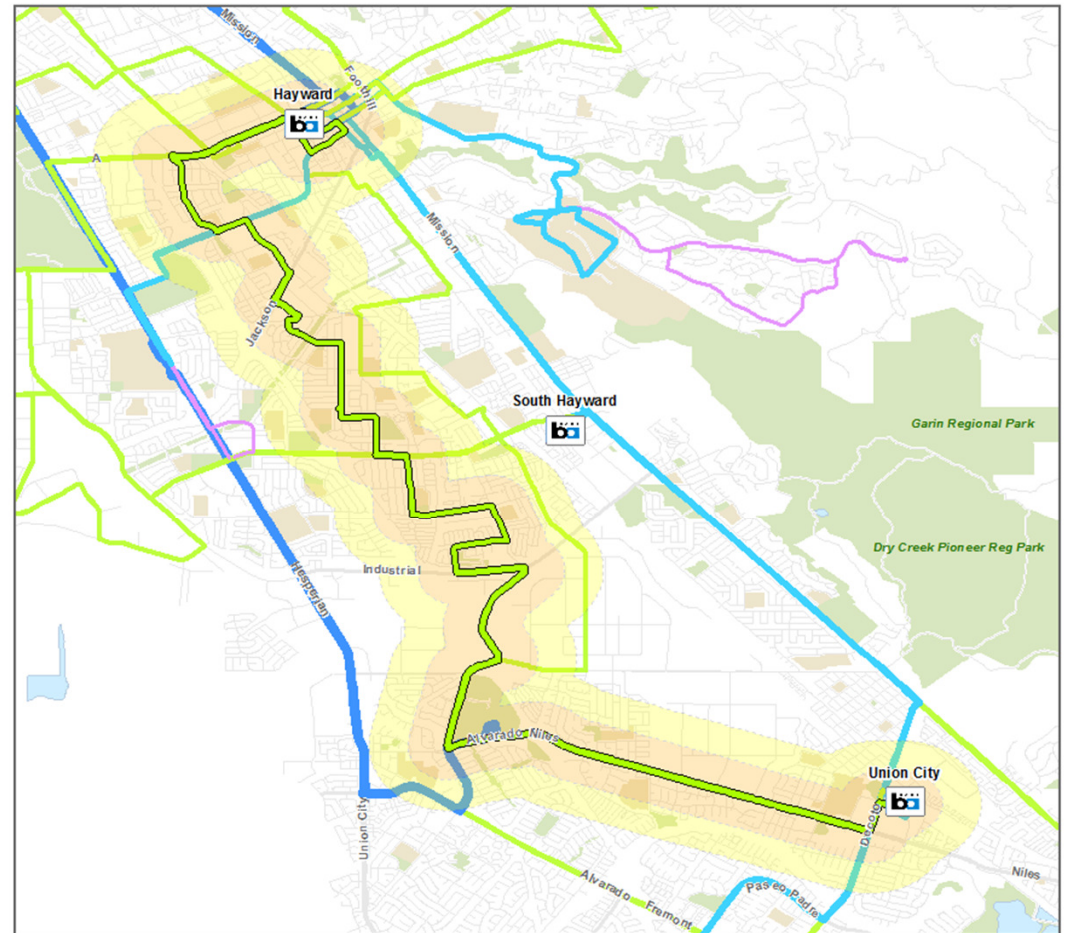

### 主要交通樞紐銜接點:

- Hayward BART
- Union Landing Transit Center
- Union City BART

### 頻繁網路銜接點:

- Hesperian Blvd (M1)
- Mission Blvd (M3)

**北/東線:** From Union City BART, L Decoto, R Alvarado Niles, R Union Landing TC, R Alvarado Niles, R Dyer into Whipple, L Industrial Pkwy SW, L Industrial Pkwy W, R Stratford, R Ruus Lane, L Ruus Road, L Folsom, R Tampa, L Tennyson, R Patrick, L Gomer, R Underwood, L Evergreen, R Harder, L Santa Clara, R Jackson, L Amador, L Winton, R Santa Clara, R A St, R Montgomery into Hayward BART

**西/南線:** From Hayward BART, via BART roadway into C St, R Watkins, R D St, R Grand, L W A St, L Santa Clara, L Winton, R Amador, R Jackson, L Santa Clara, R Harder, L Evergreen, R Underwood, L Gomer, R Patrick, L Tennyson, R Tampa, L Folsom, R Ruus Road, L Ruus Lane, L Stratford, L Industrial Pkwy W, R Industrial Pkwy SW, R Whipple into Dyer, L Alvarado Niles, L Union Landing TC, L Alvarado Niles, L Decoto into Union City BART