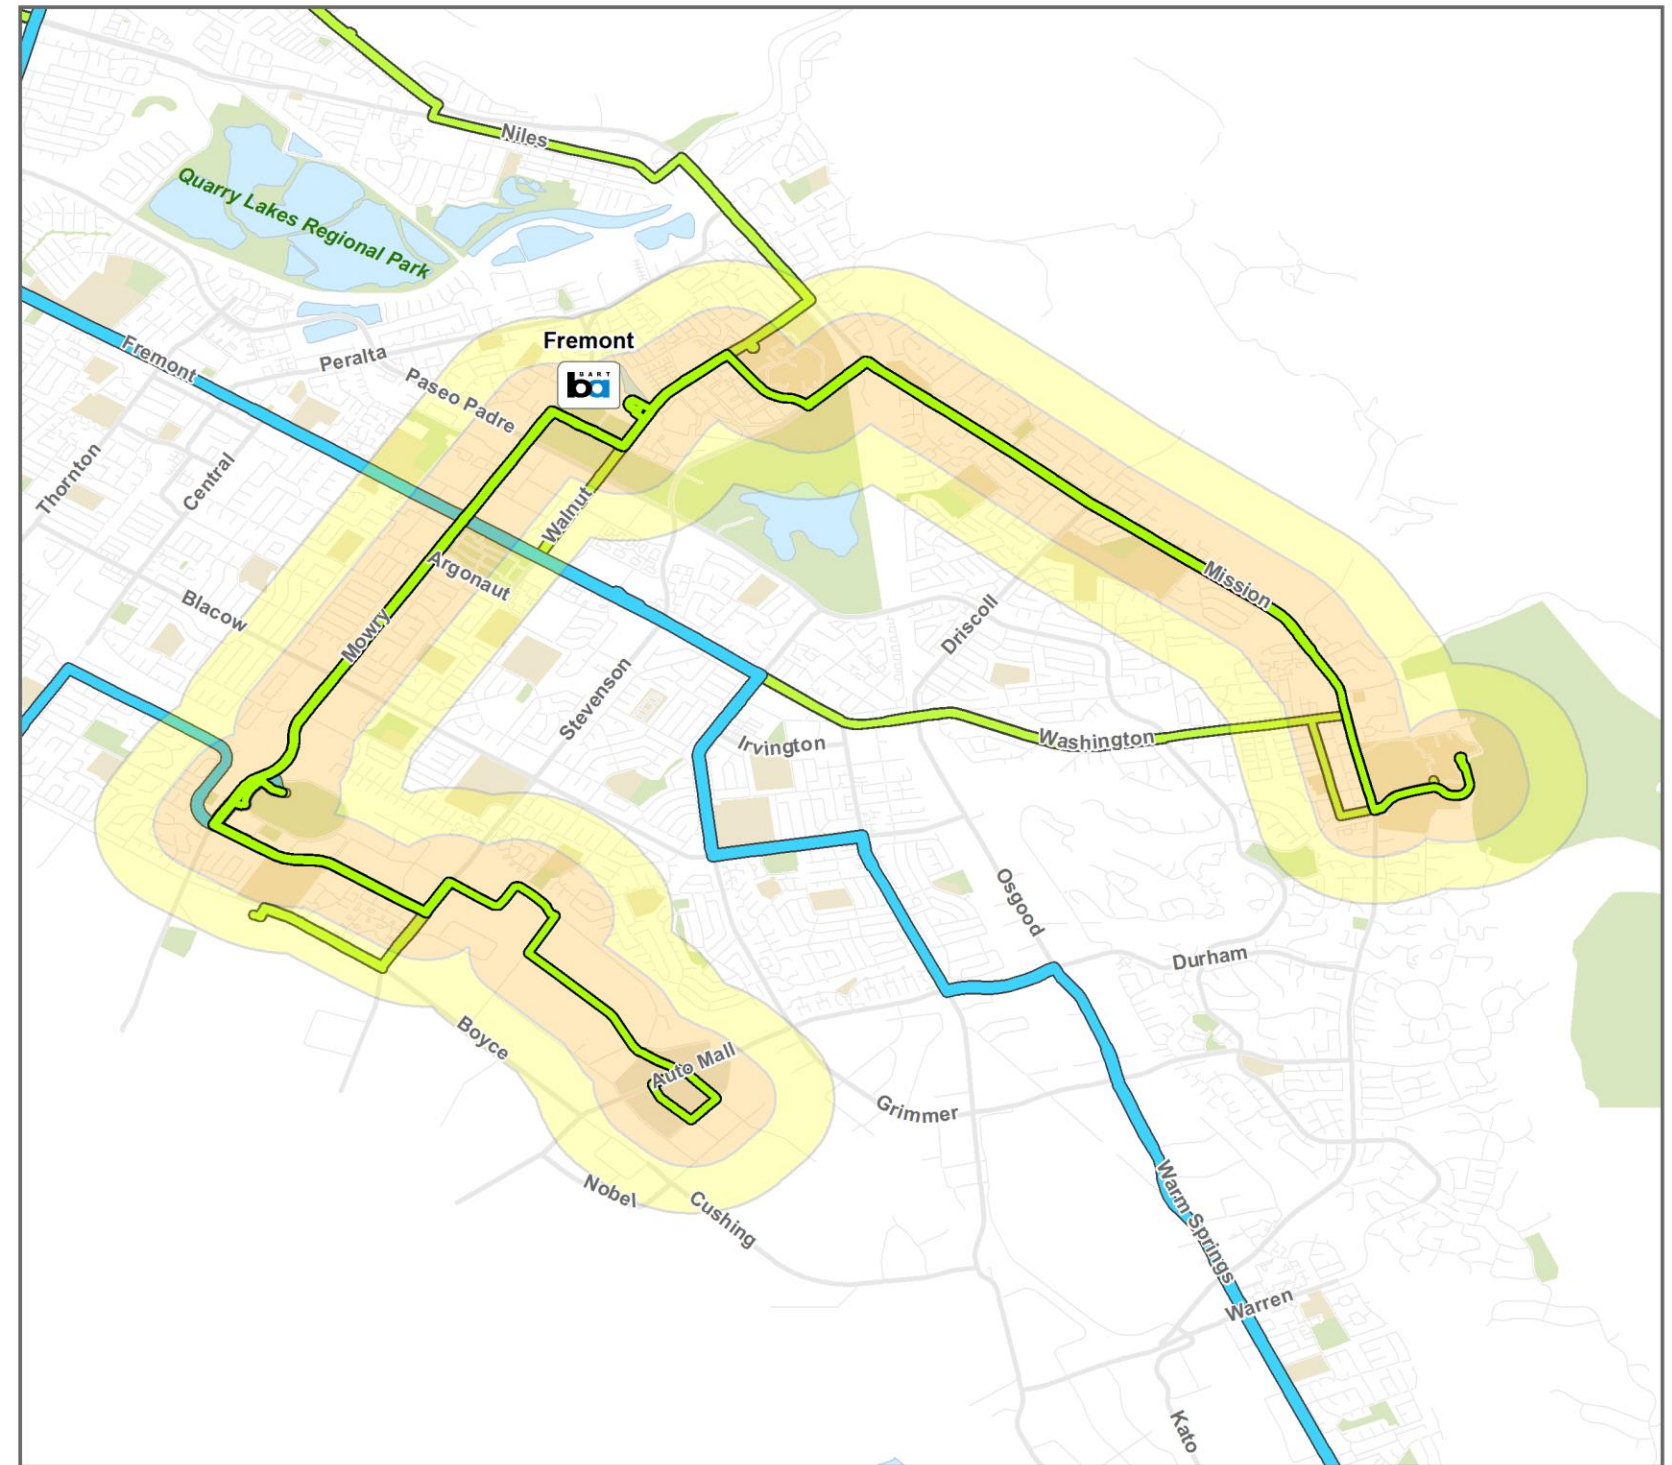

L12 Mission/Mowry

Ohlone Fremont – Ohlone Newark

Peak Headway	Base Headway	Span
30	30	6:00 am
		11:00 pm

Activity Centers:

- Ohlone College Fremont
- Mission Blvd
- Fremont BART
- Fremont Hub
- Mowry Avenue
- Newark Mall
- Ohlone College Newark
- School for the Deaf

Major Transit Hub Connections:

- Ohlone College Fremont
- Fremont BART
- Newark Mall

Frequent Network Connections:

South/East Route: From Ohlone Newark, L Cherry St, R Mowry, Into Newark Mall, R Mowry, R Civic Center Dr, L Walnut, Fremont BART, L Walnut, R Gallaudet, School for the Deaf, L Stevenson, R Mission, Ohlone College Fremont

North/West Route: From Ohlone Fremont, R Mission, L Stevenson, R Gallaudet, School for the Deaf, L Walnut, Fremont BART, R Mission, R Civic Center, L Mowry, Newark Mall, L Mowry, L Cherry, Ohlone Newark.

Bus every __ minutes

- 5 - 8
- 10 - 12
- 15
- 20
- 30
- 40 - 60

Distance from Bus Line

- 1/4 mile
- 1/2 mile

0 0.5 1 2 Miles

Created by AC Transit
June 2, 2015